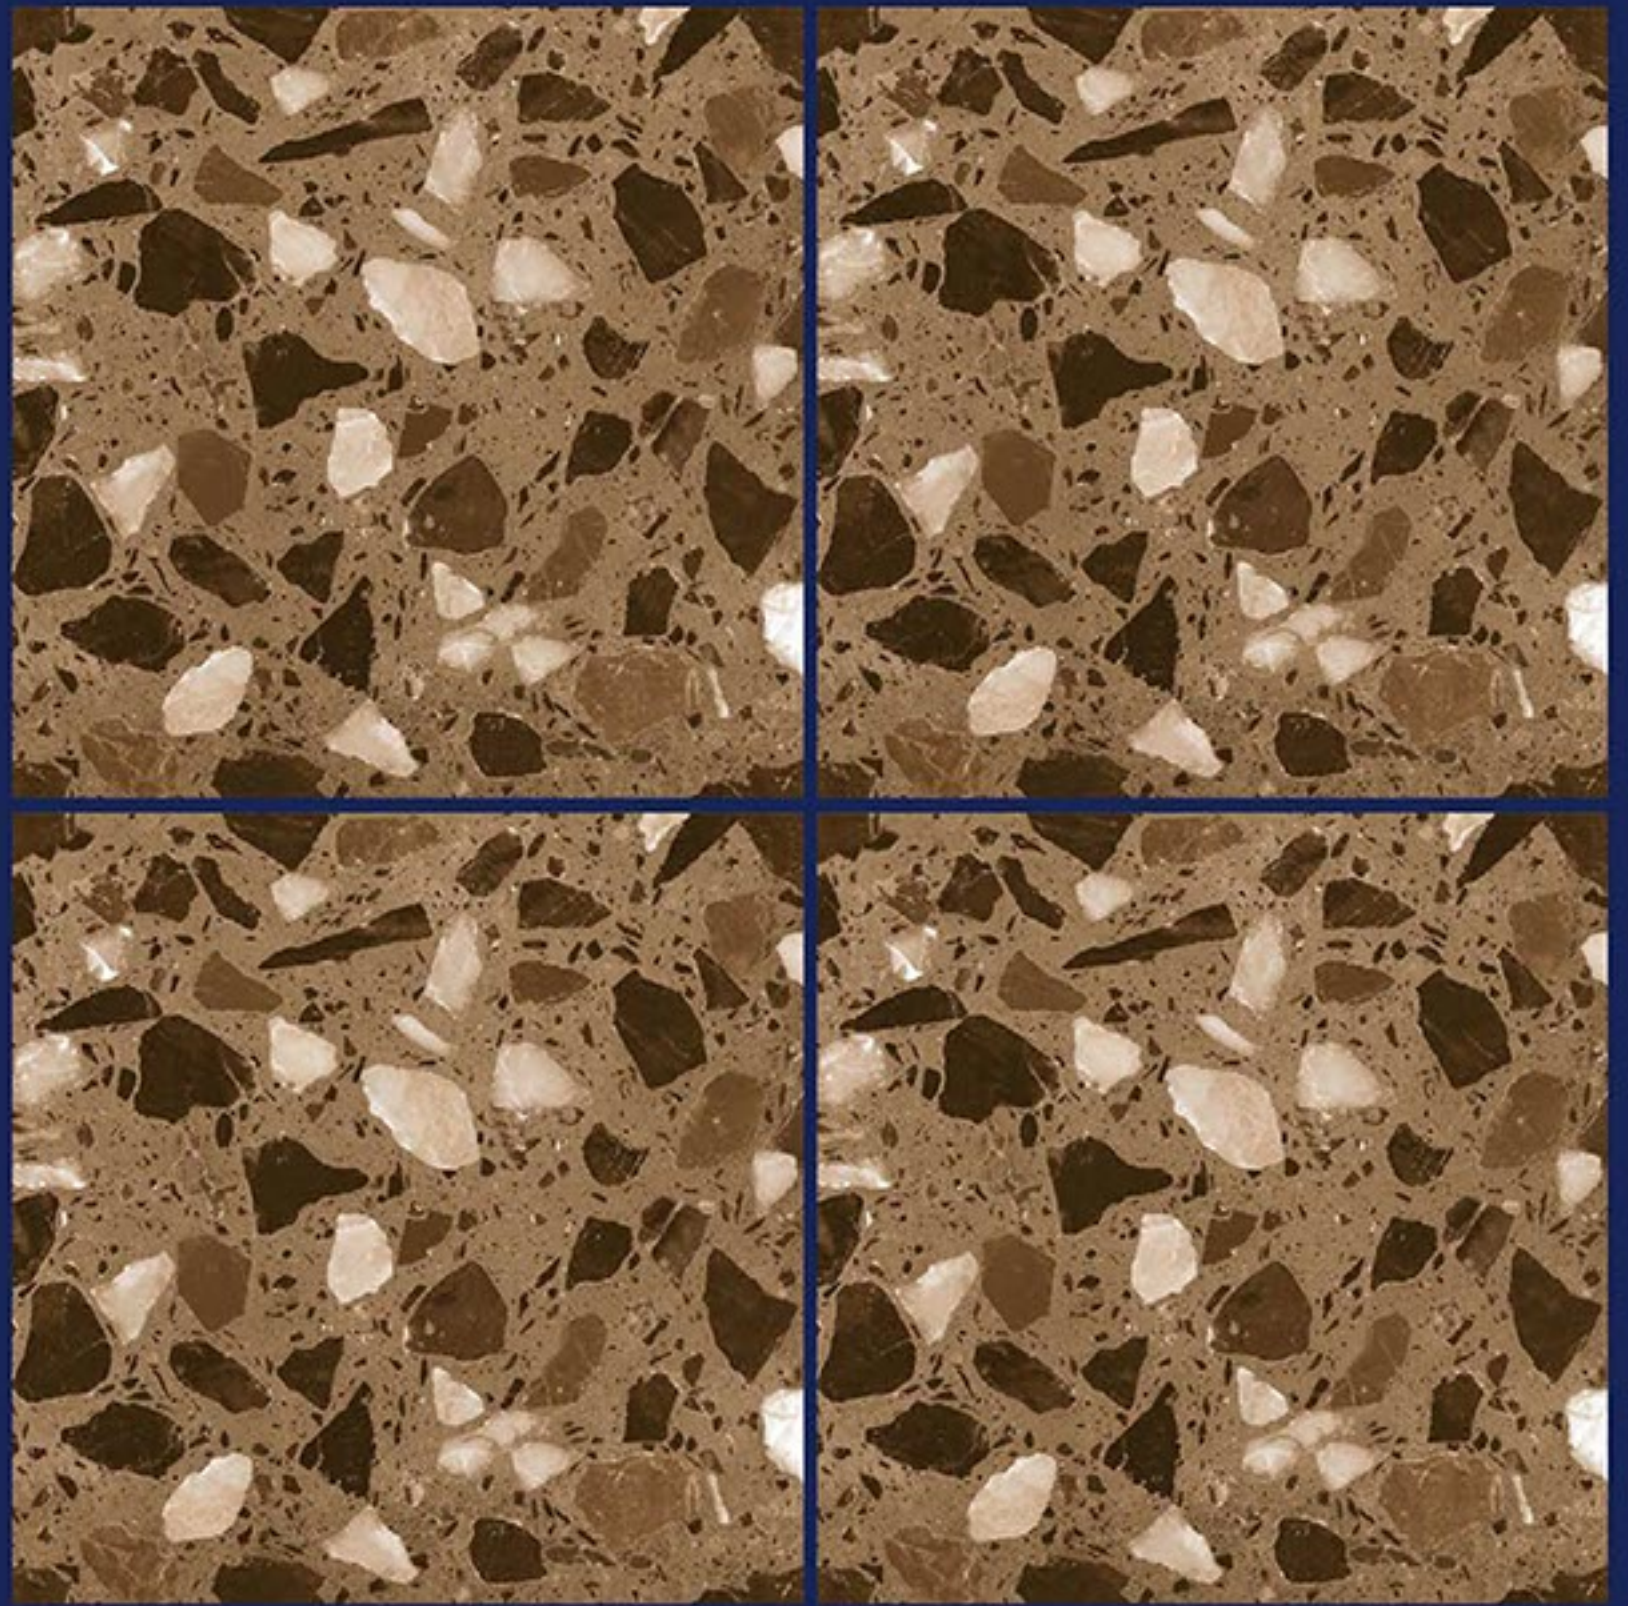

REXTRON[®]

CERAMIC

**WHITE BODY
PORCELAIN TILES**
600 x 600 mm

TERRAZZO
SERIES

T-0001

TERRAZZO
SERIES

T-0002

TERRAZZO
SERIES

T-0003

TERRAZZO
SERIES

T-0004

TERRAZZO
SERIES

T-0005

TERRAZZO
SERIES

T-0006

TERRAZZO
SERIES

T-0007

TERRAZZO
SERIES

T-0008

**TERRAZZO
SERIES**

T-0009

TERRAZZO
SERIES

T-0010

TERRAZZO
SERIES