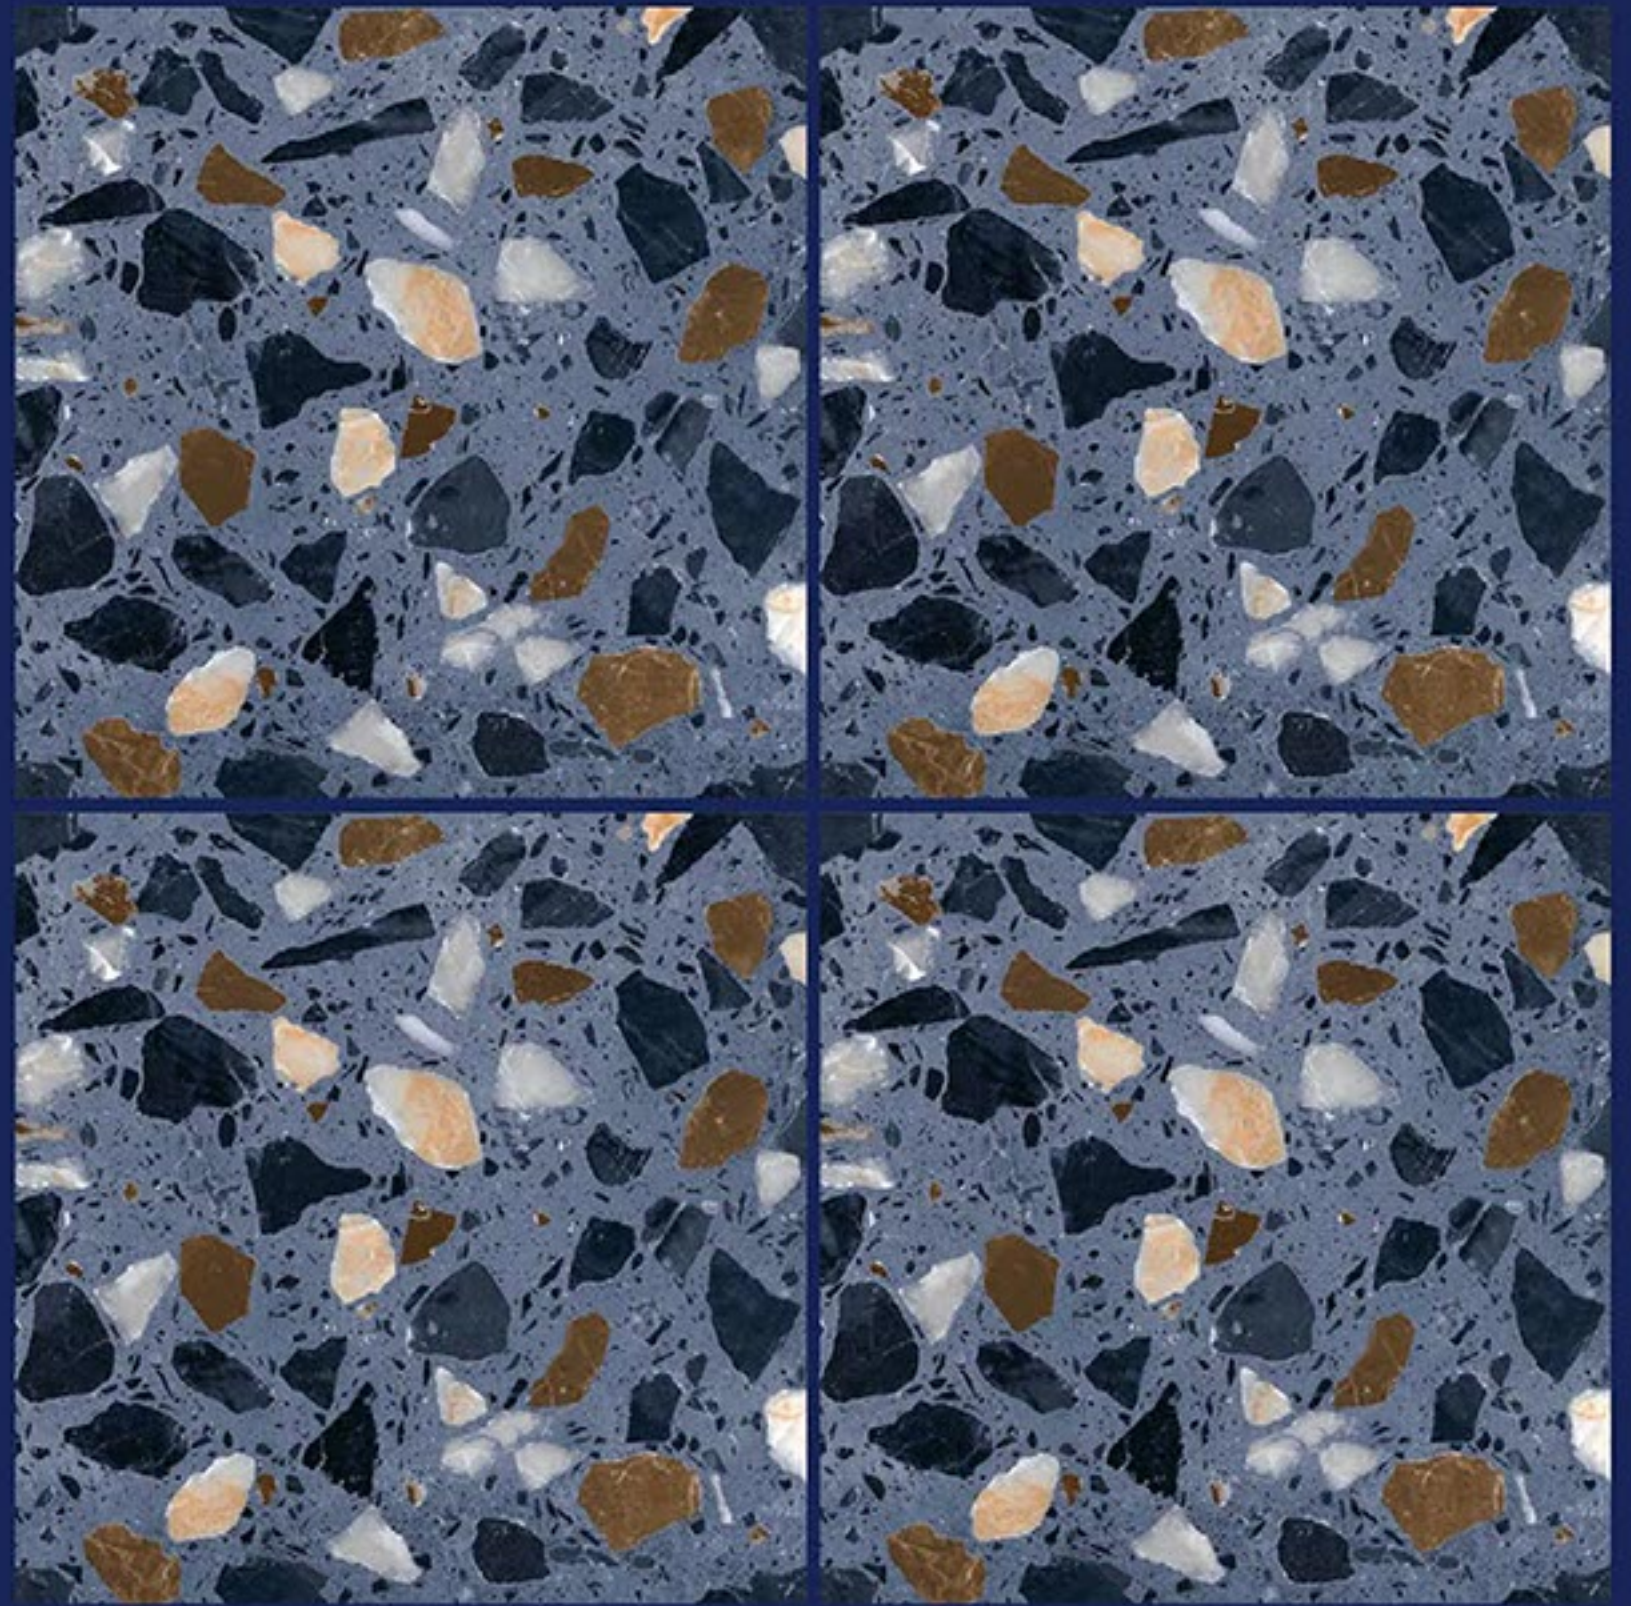

REXTRON[®]

CERAMIC

**WHITE BODY
PORCELAIN TILES**
600 x 600 mm

TERRAZZO
SERIES

T-0001

TERRAZZO
SERIES

T-0002

TERRAZZO
SERIES

T-0003

TERRAZZO
SERIES

T-0004

TERRAZZO
SERIES

T-0005

TERRAZZO
SERIES

T-0006

TERRAZZO
SERIES

T-0007

TERRAZZO
SERIES

T-0008

**TERRAZZO
SERIES**

T-0009

TERRAZZO
SERIES

T-0010

TERRAZZO
SERIES