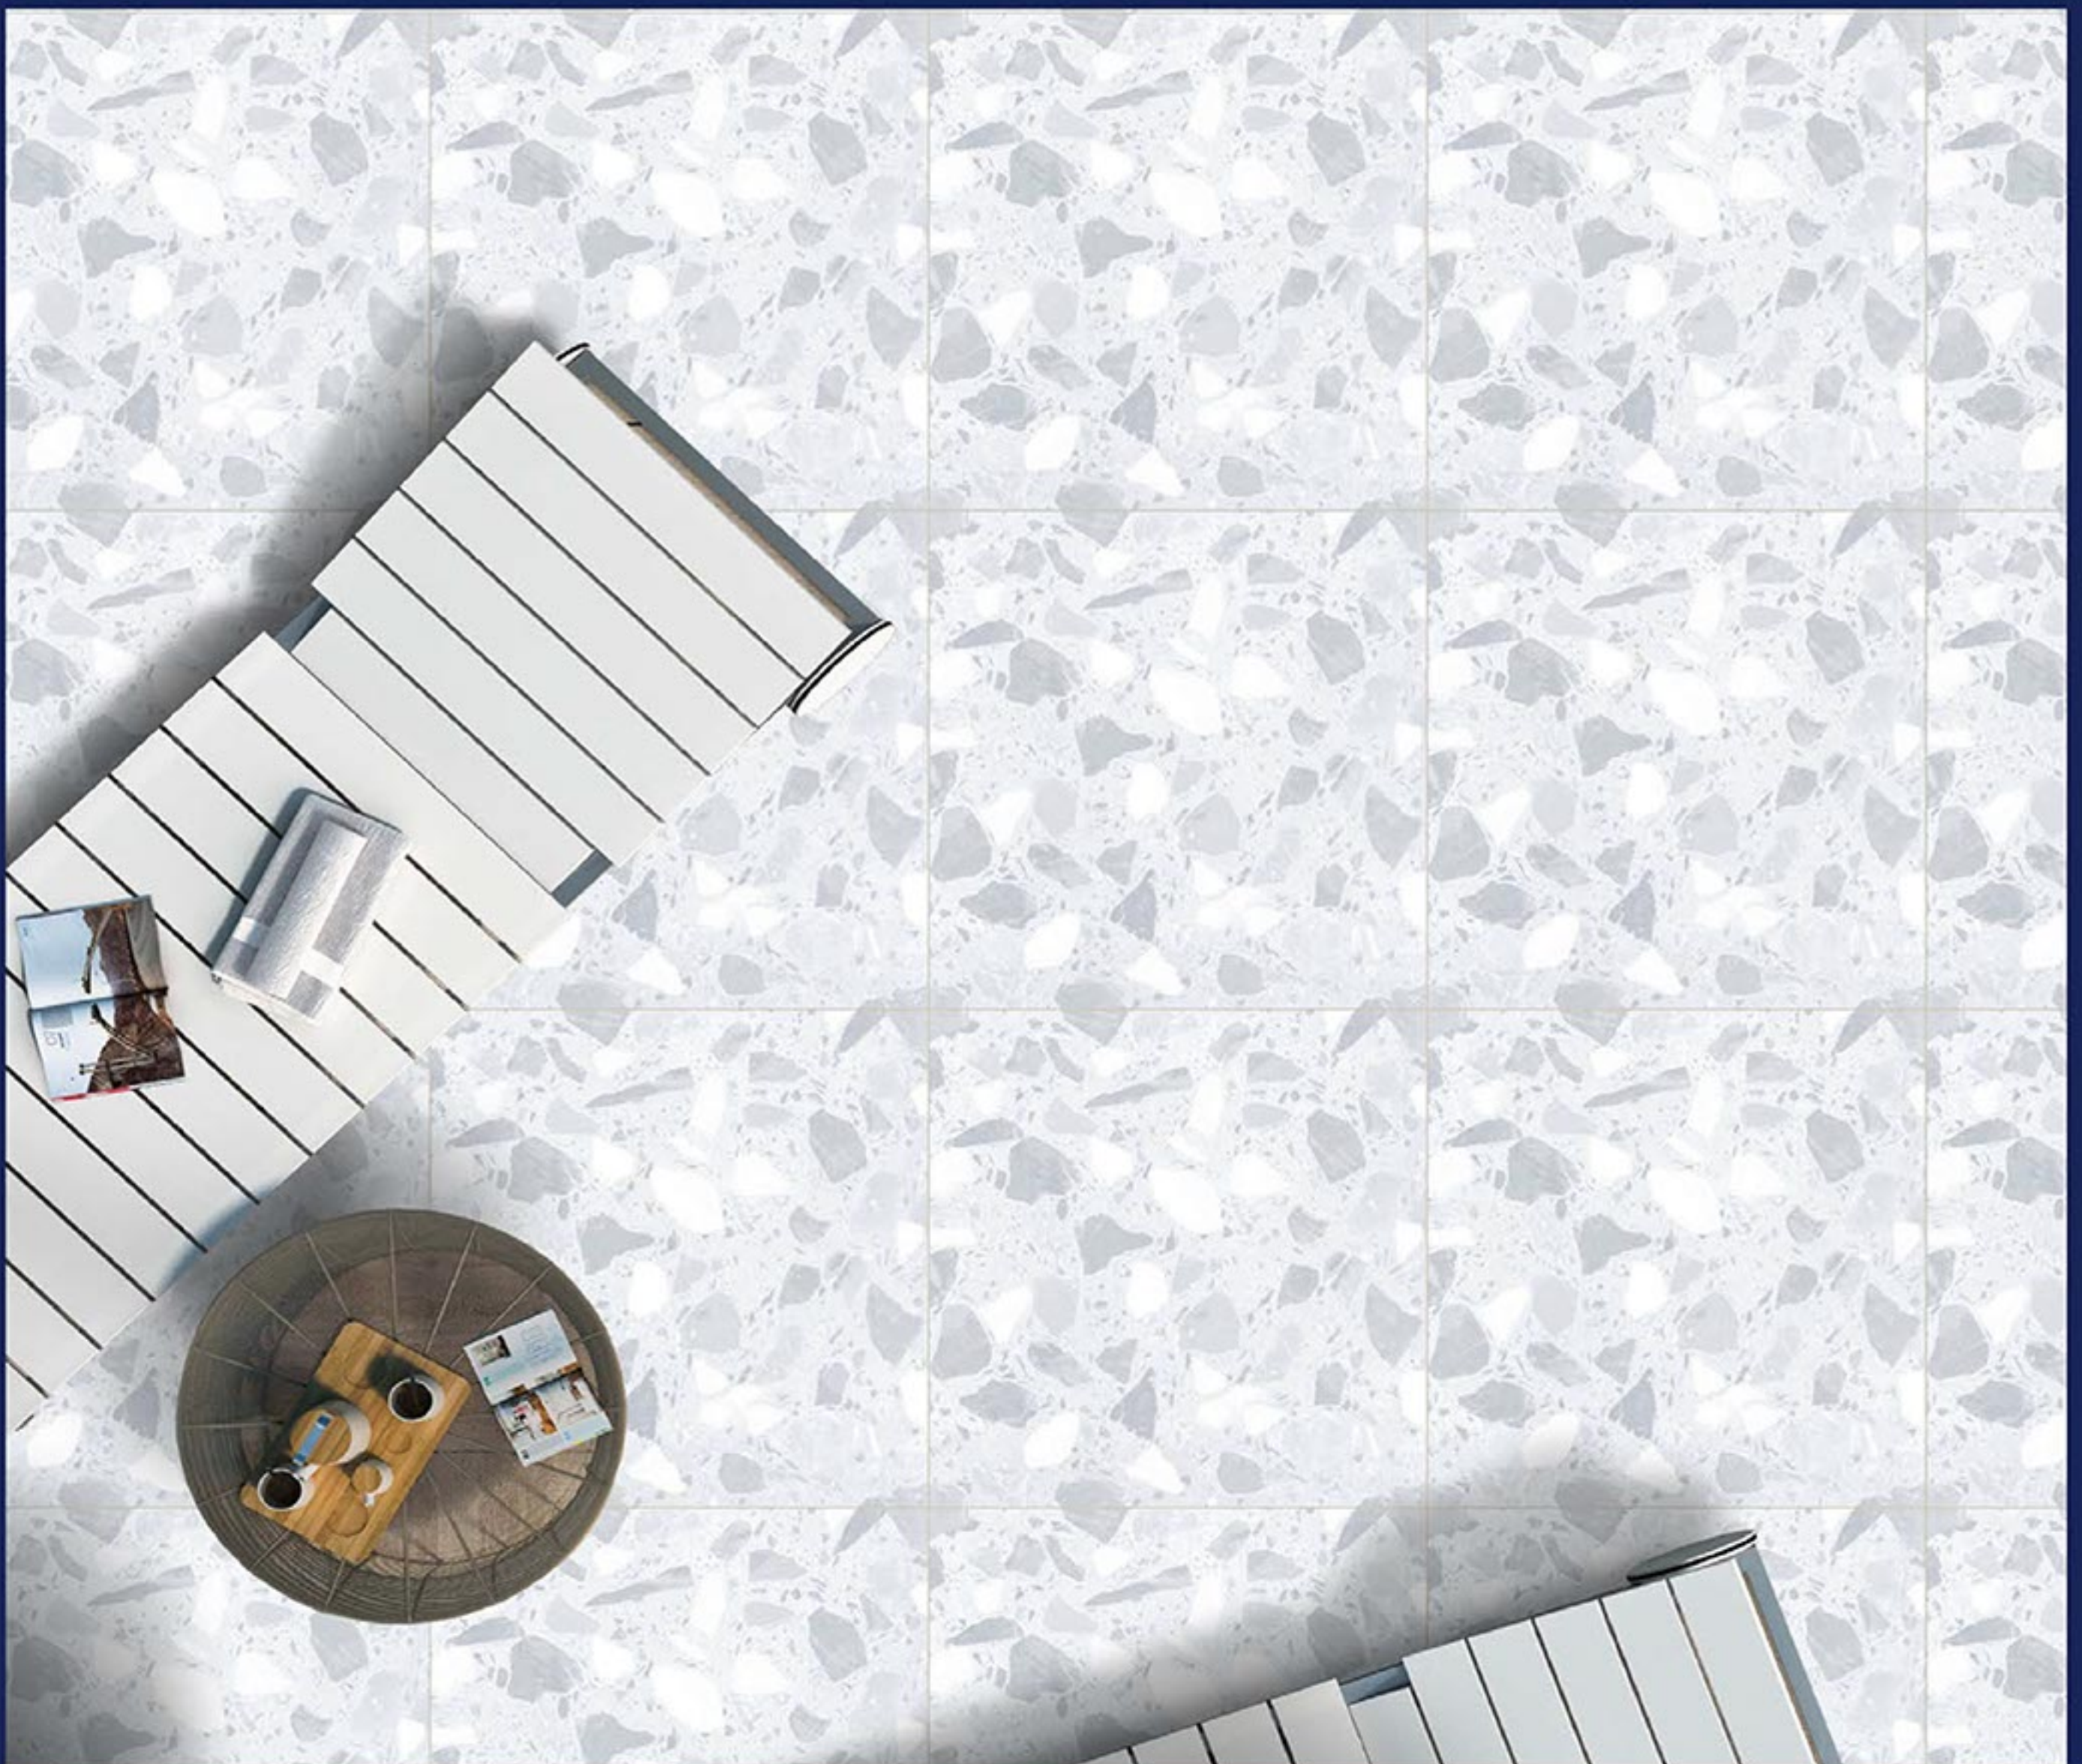

TERRAZZO
SERIES

T-0004