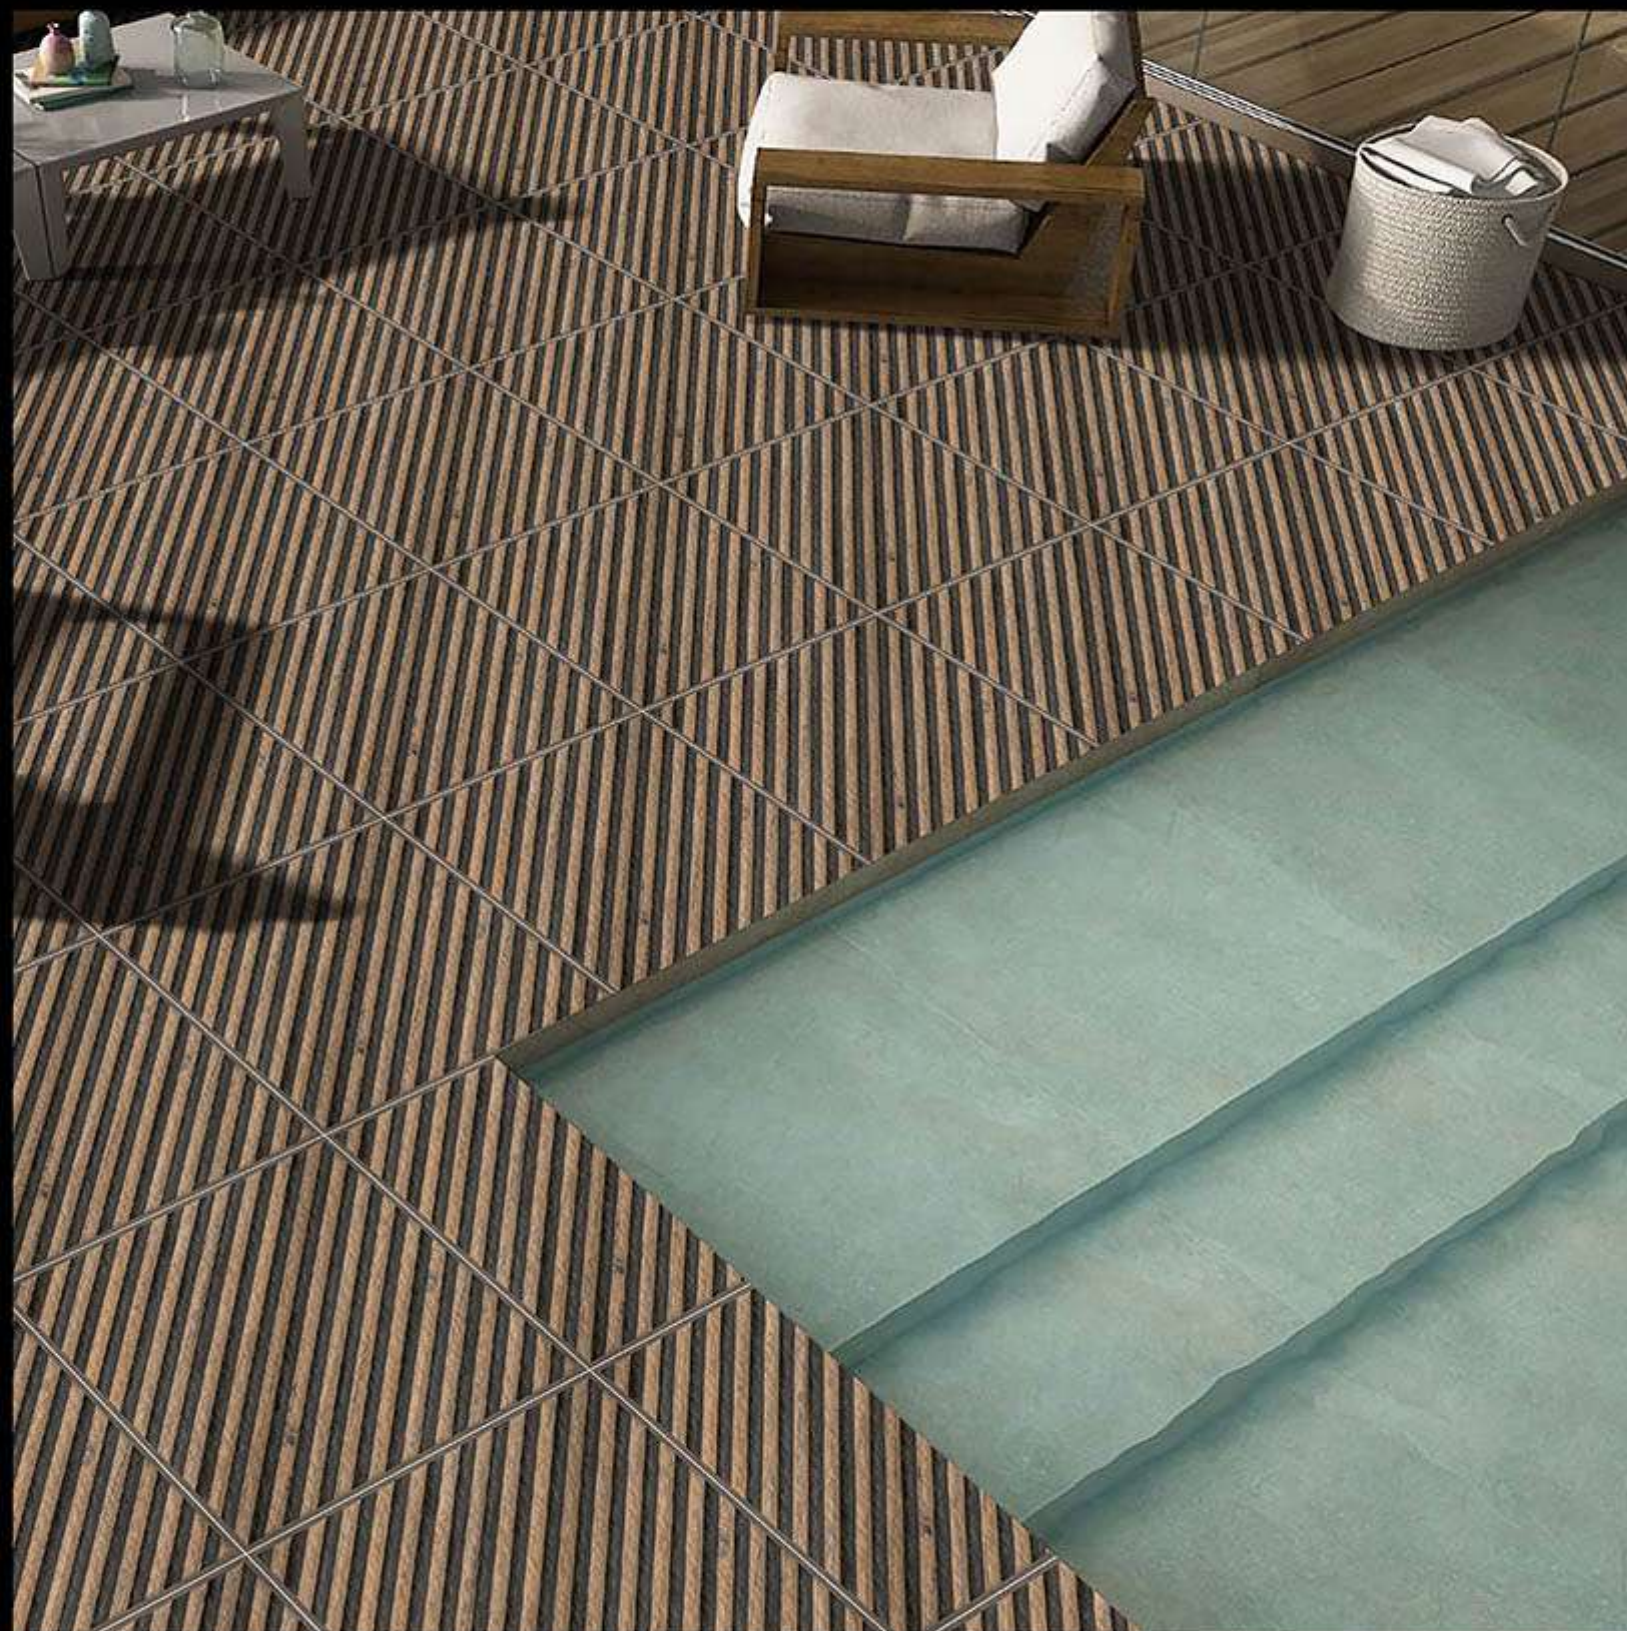

Binarywood

8016

Calendula

8017

Hide-Seek Fab

**REXTRON**<sup>®</sup>  
CERAMIC

400x400MM | Parking tiles

**8018** Hide-Seek Almond