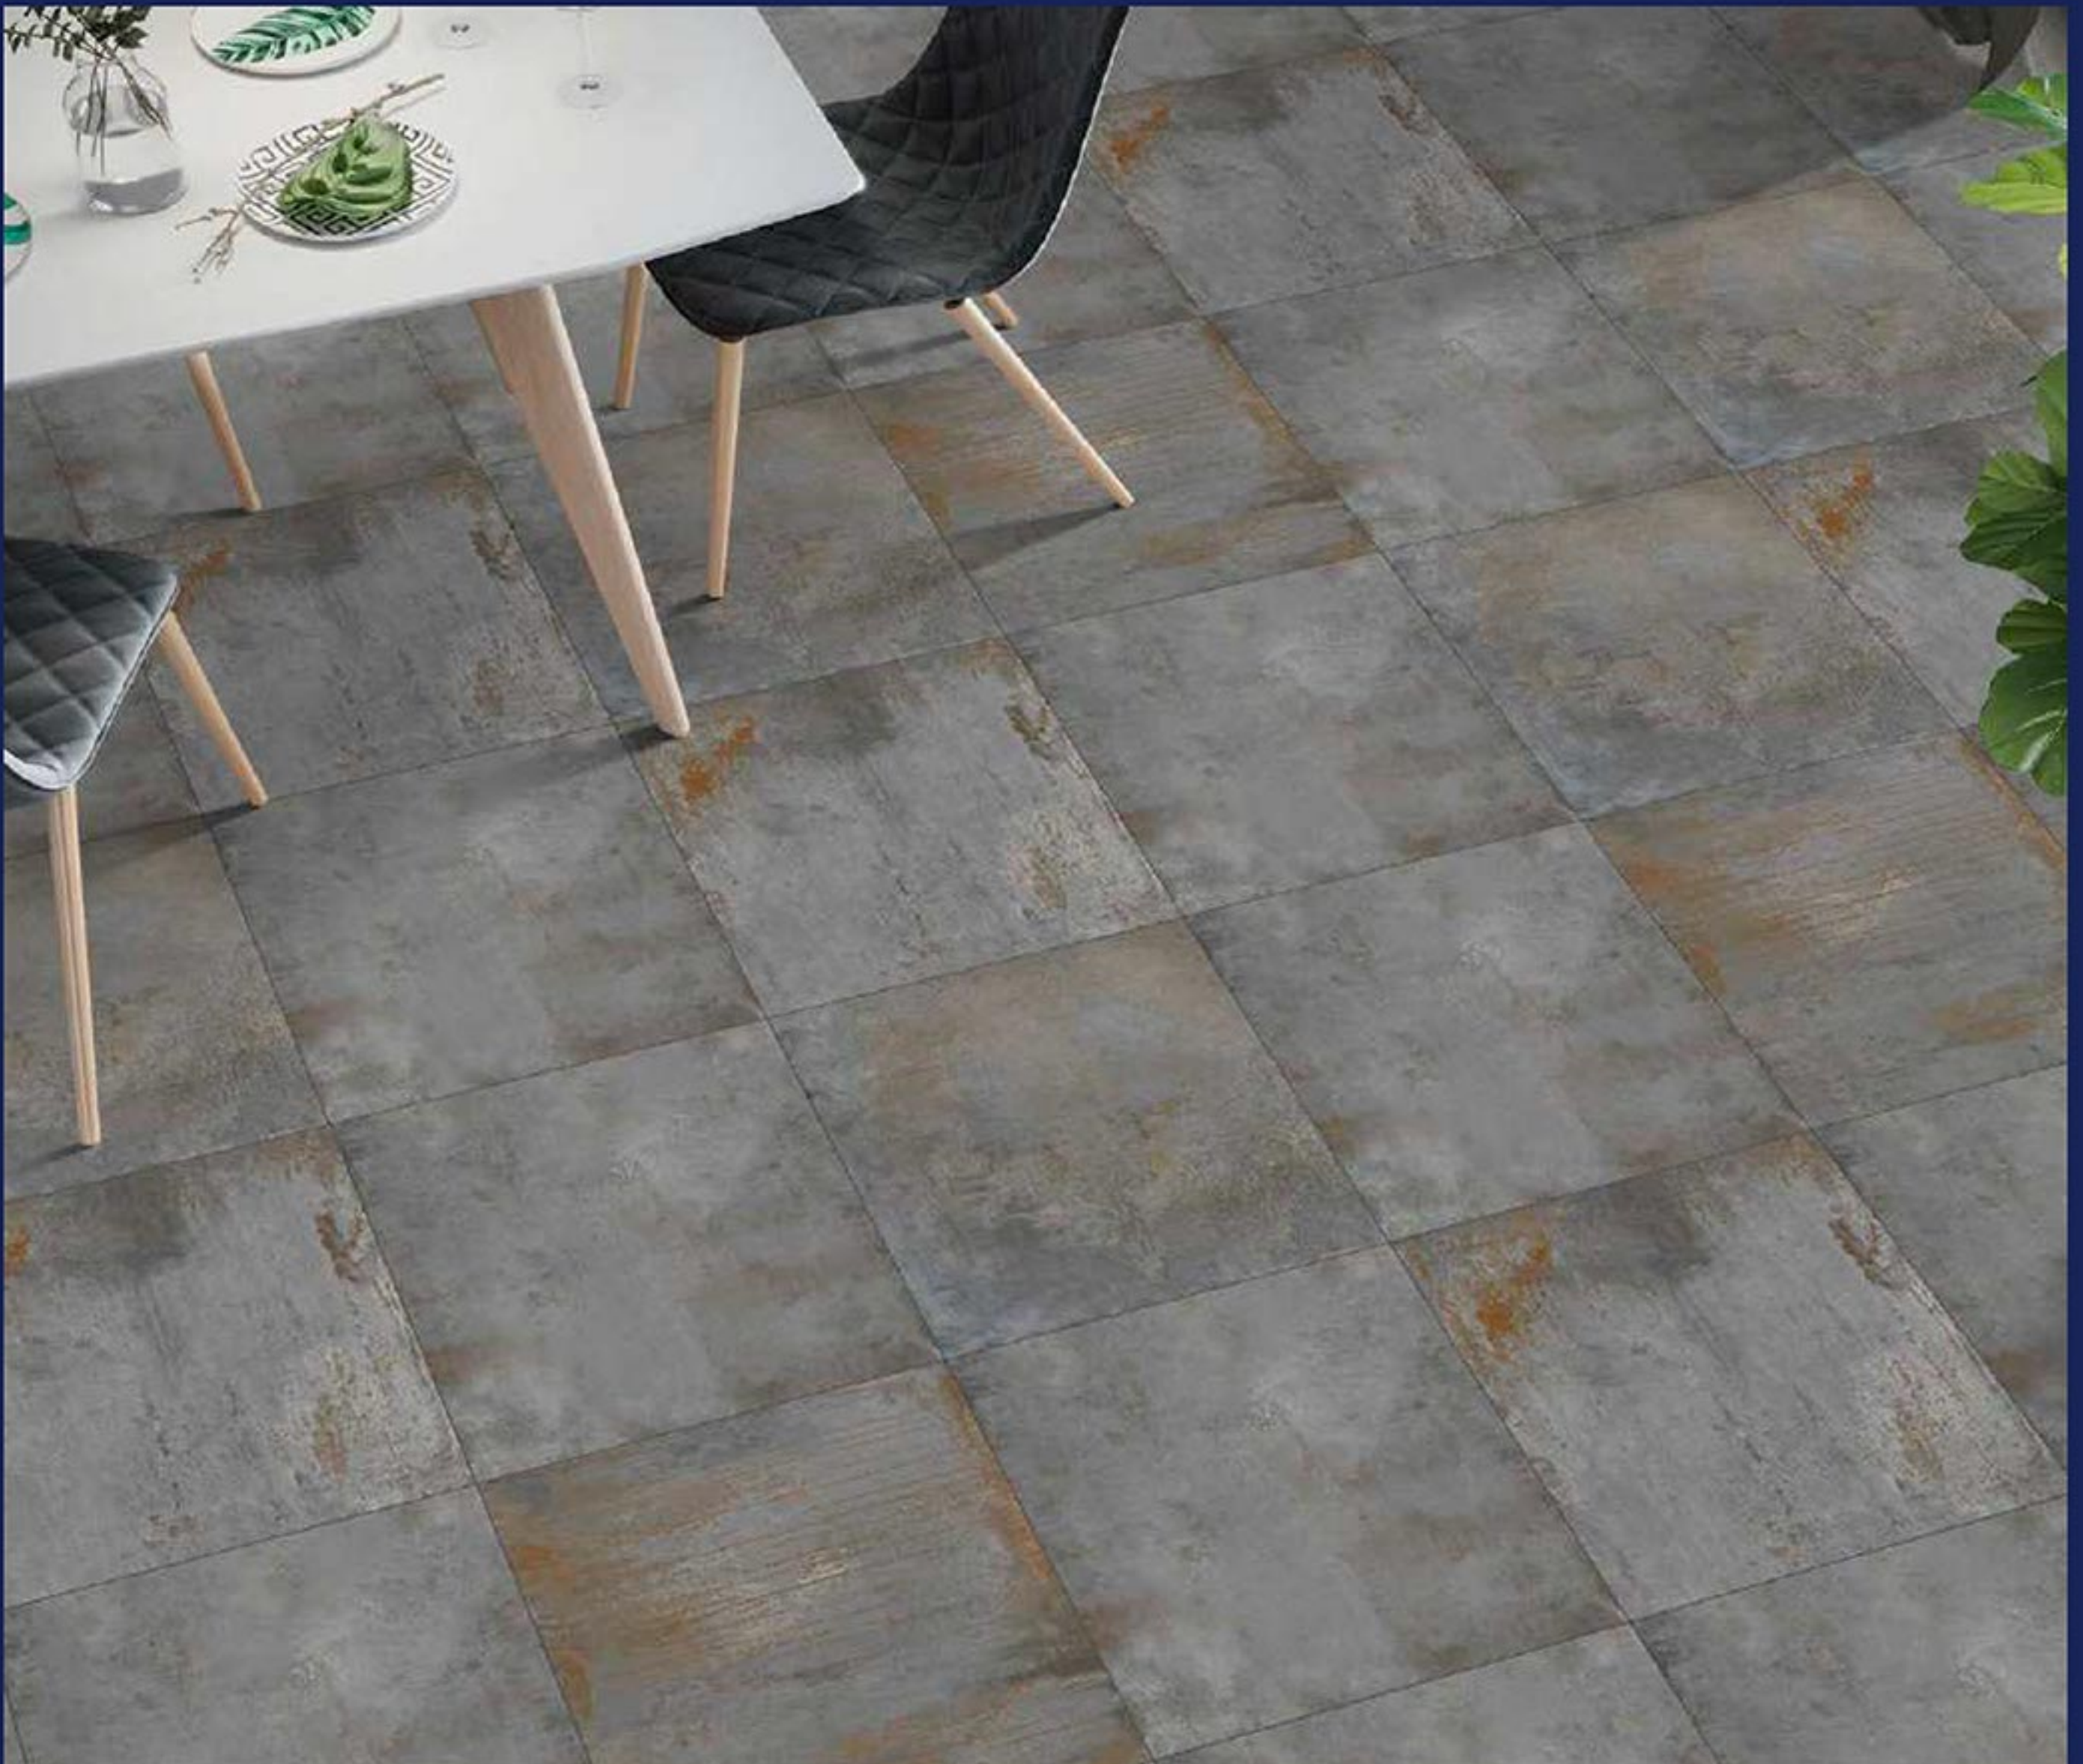

MATT
SERIES

97005