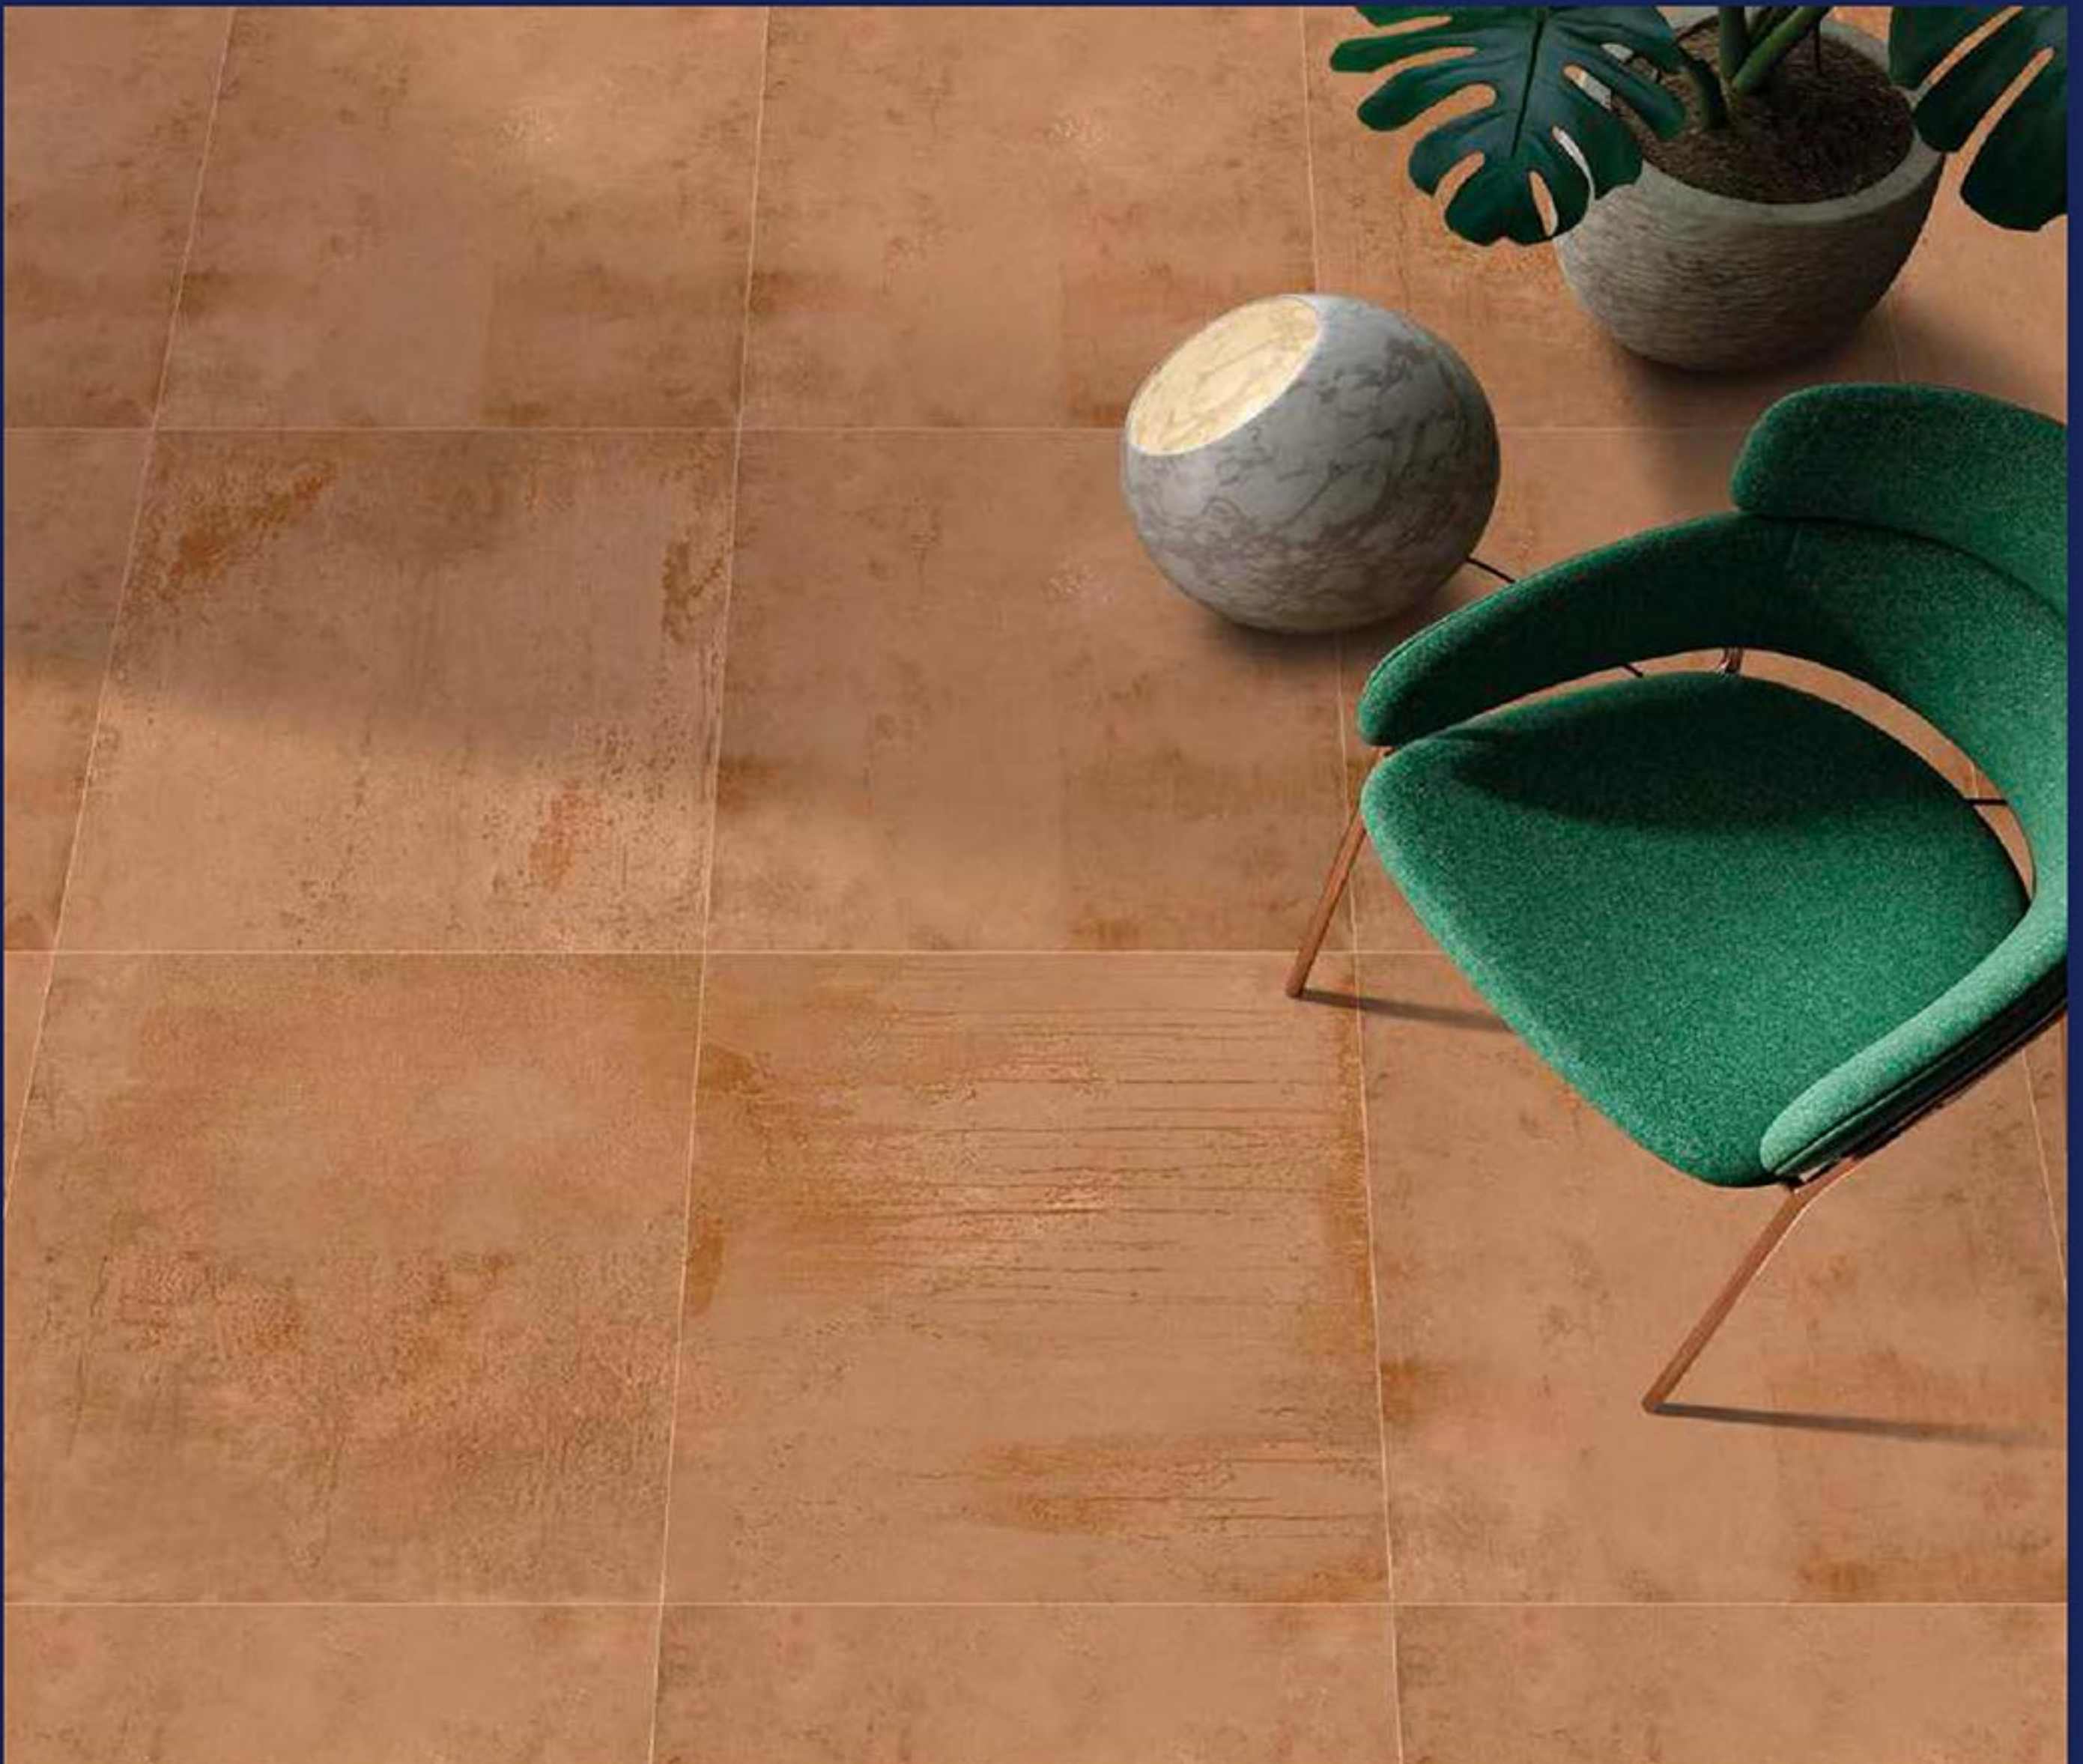

MATT
SERIES

97003