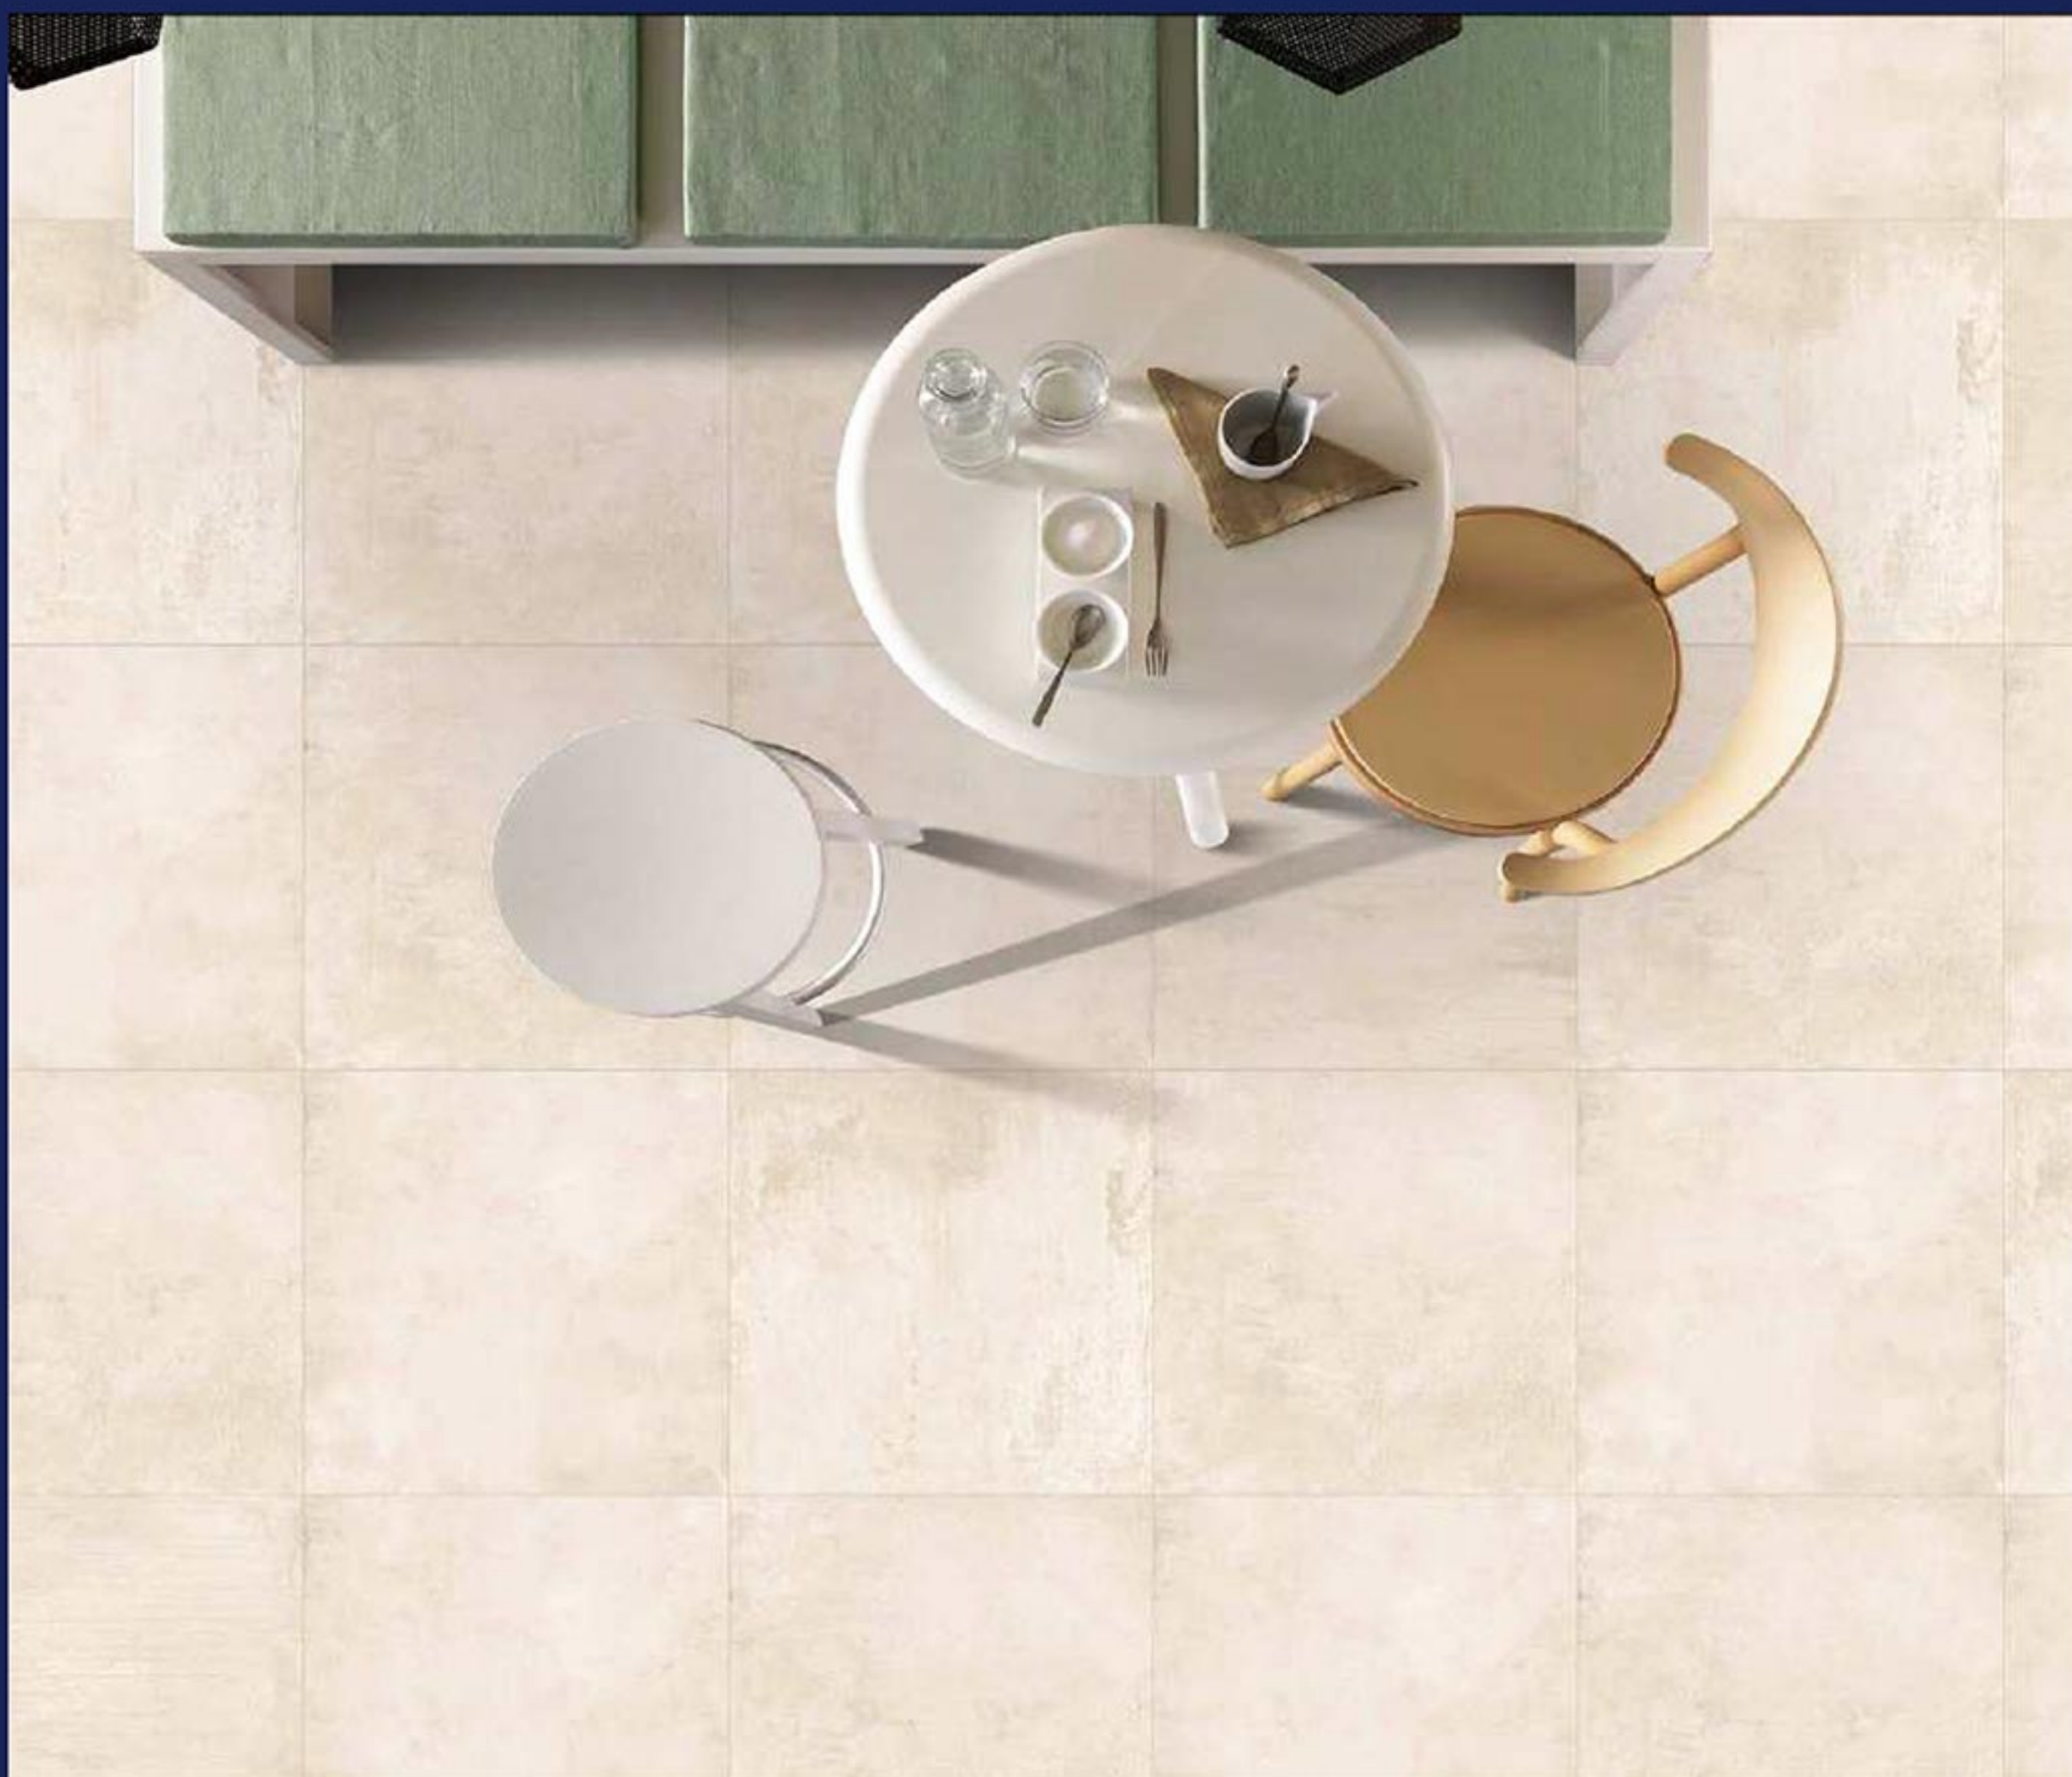

MATT
SERIES

97004