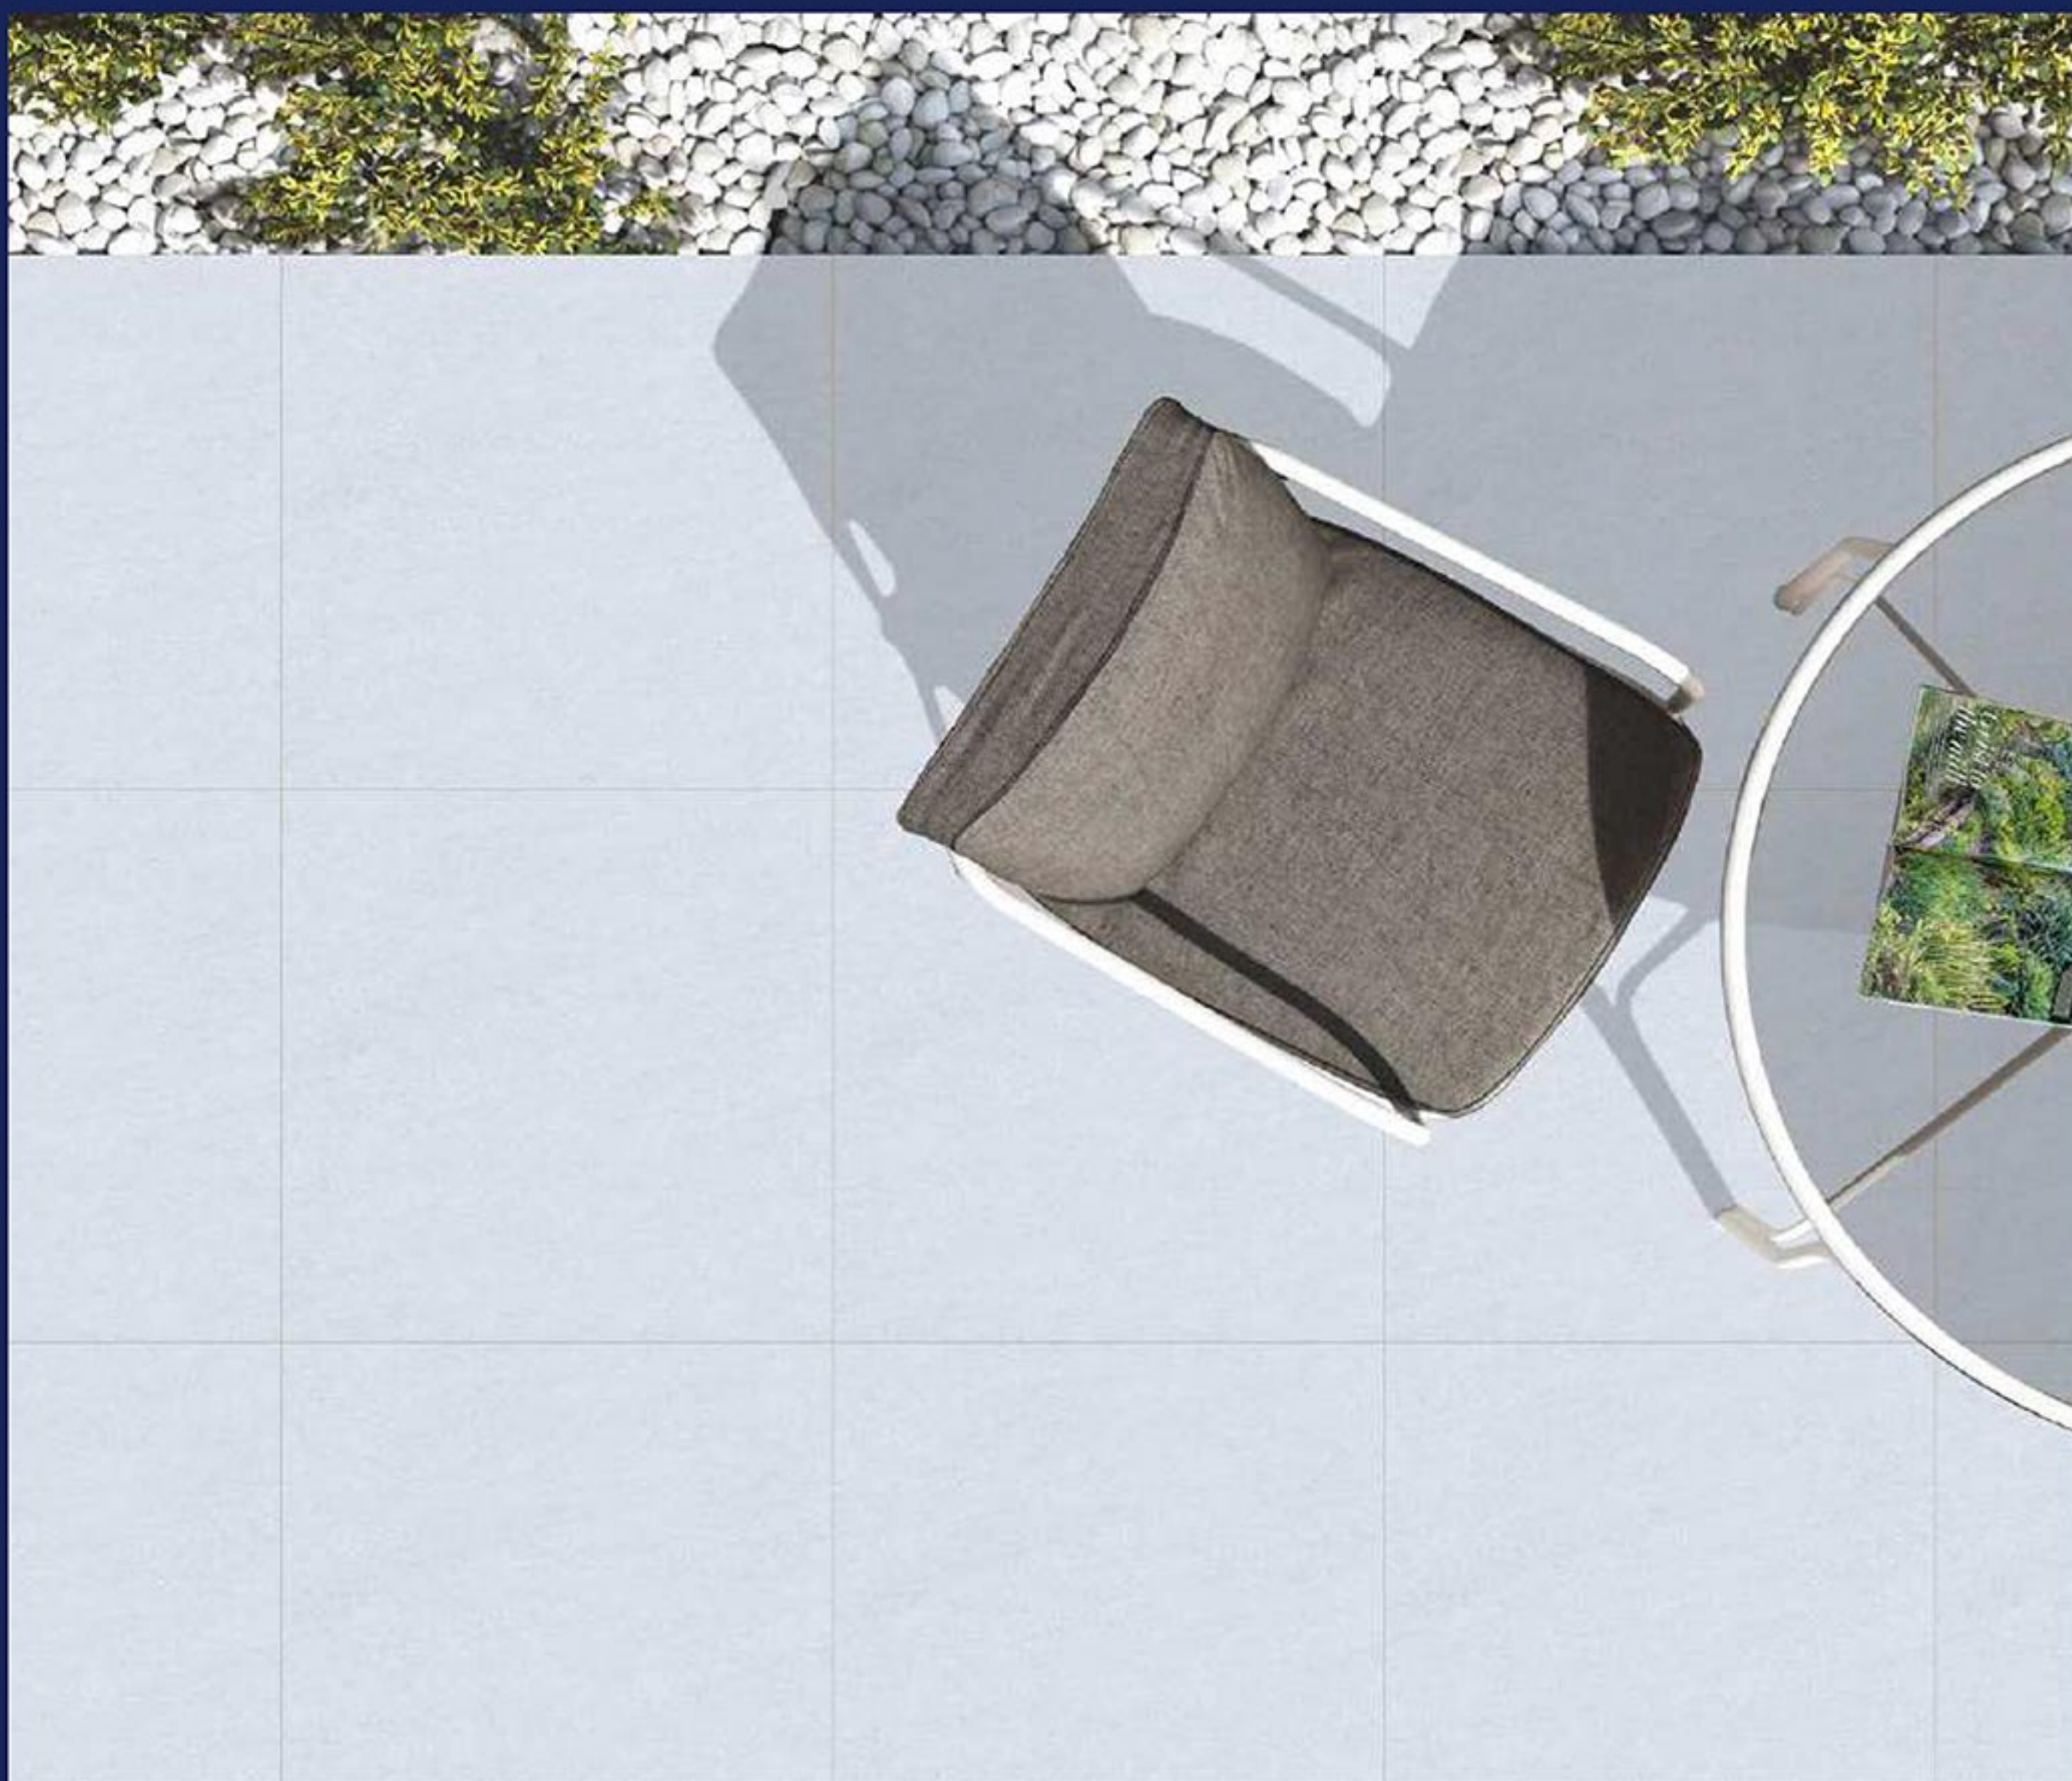

MATT
SERIES

97012