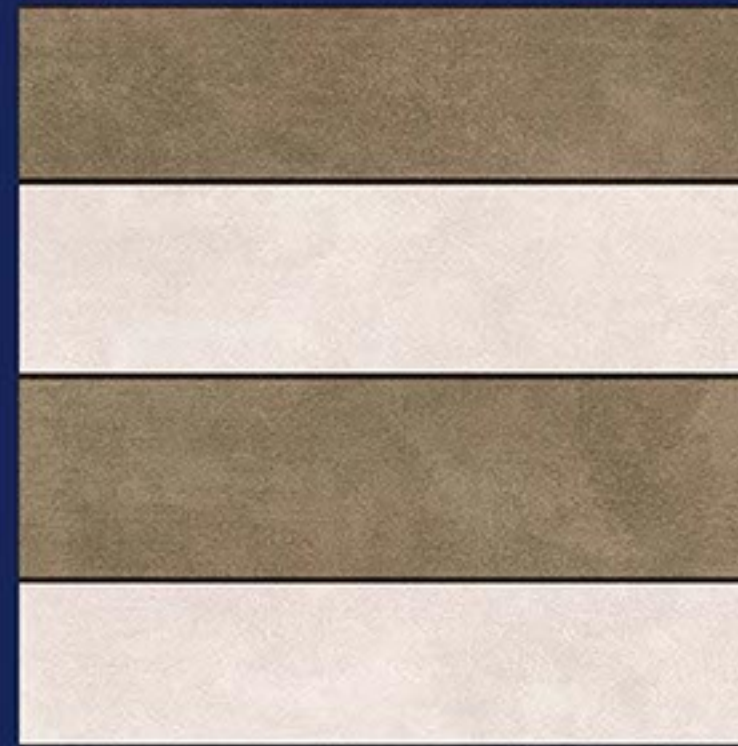

DK

LT - DK
SERIES
MATT

B-106

LT

HL

HL

DK

LT - DK
SERIES
MATT