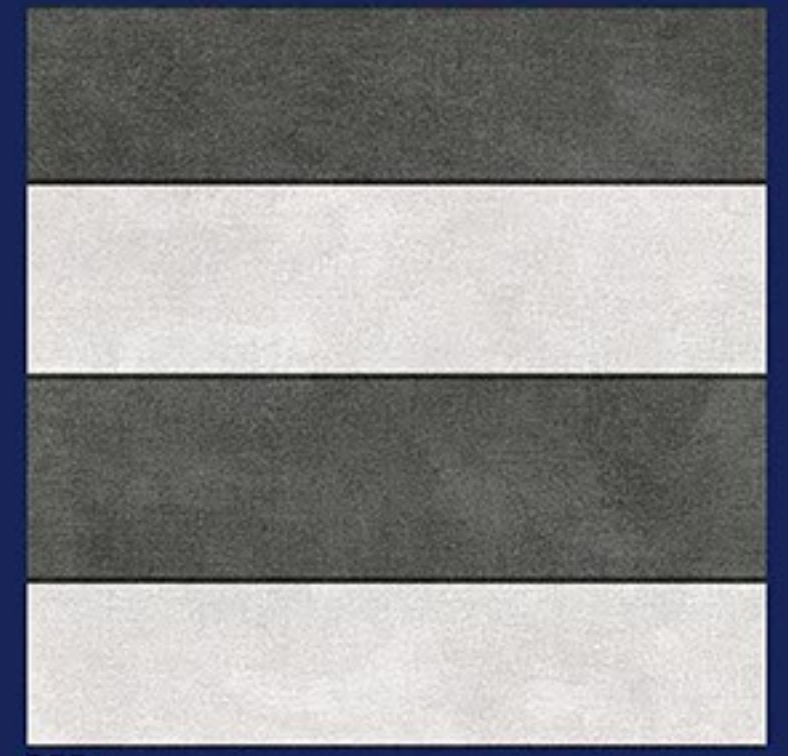

REXTRON[®]

CERAMIC

**WHITE BODY
PORCELAIN TILES**
600x600 mm

LT - DK
SERIES
MATT

B-101

LT

HL

HL

DK

LT - DK
SERIES
MATT

B-102

LT

HL

HL

DK

LT - DK
SERIES
MATT