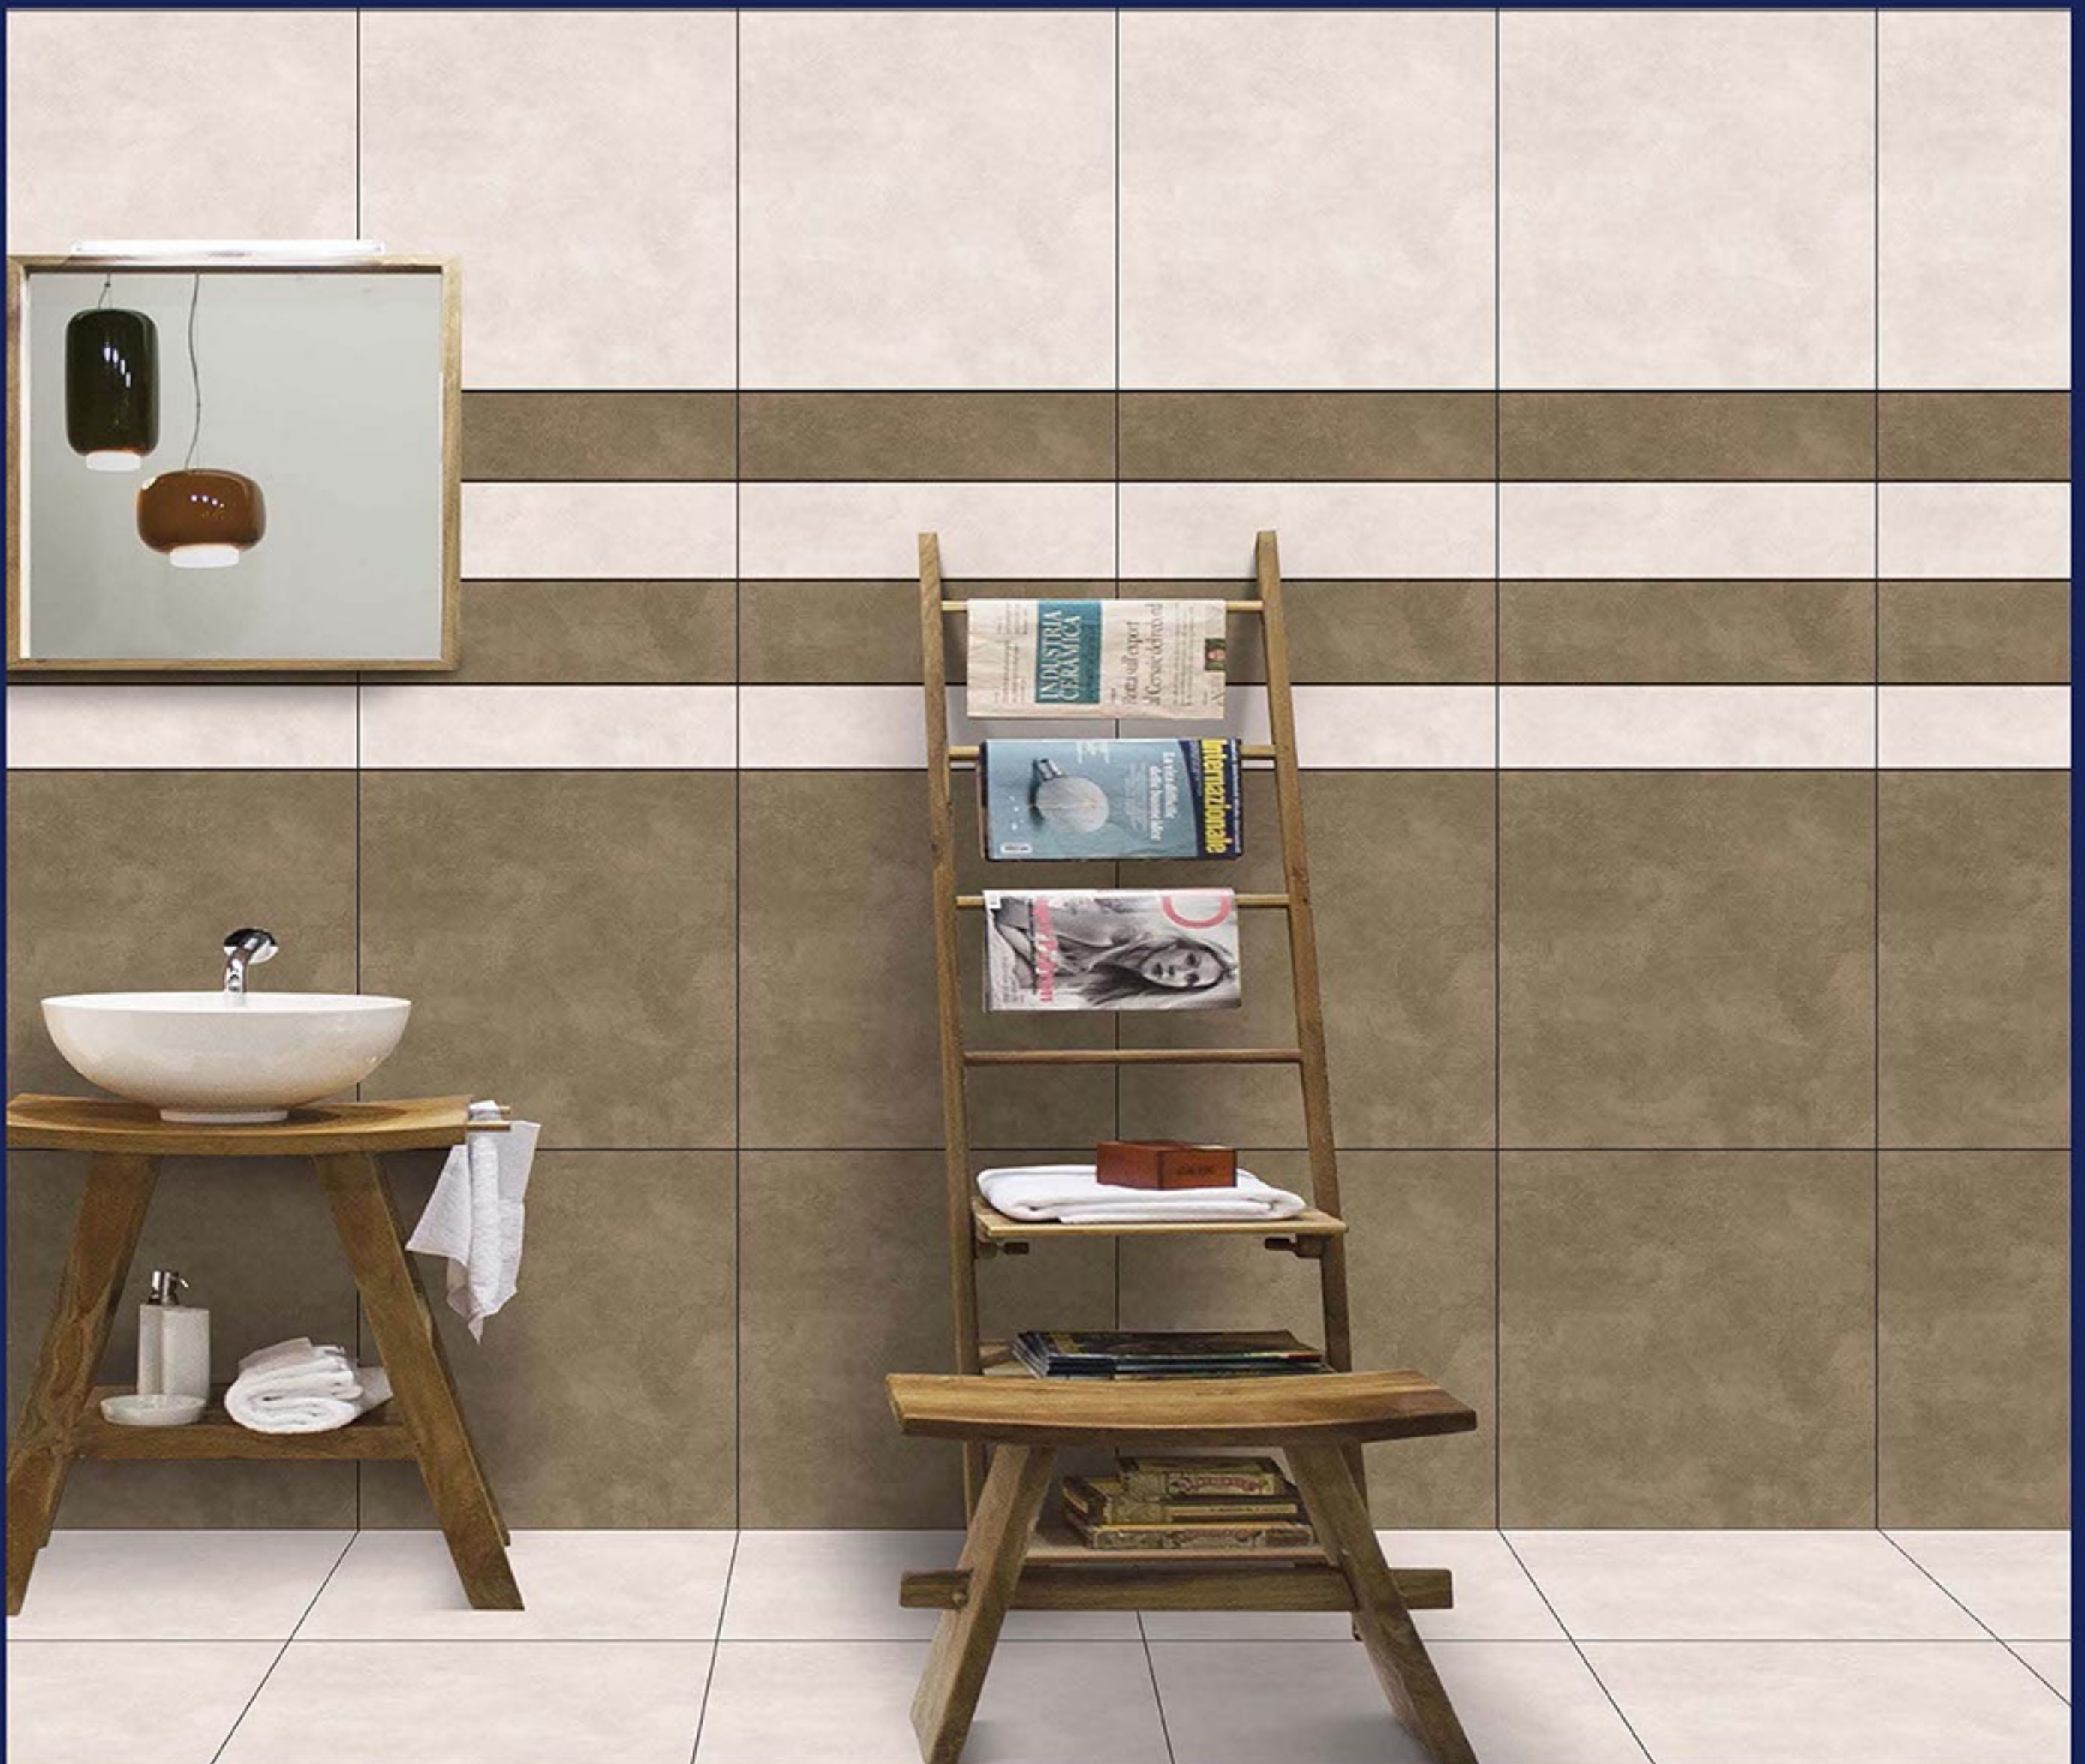

LT - DK
SERIES
MATT

B-106

HL

DK