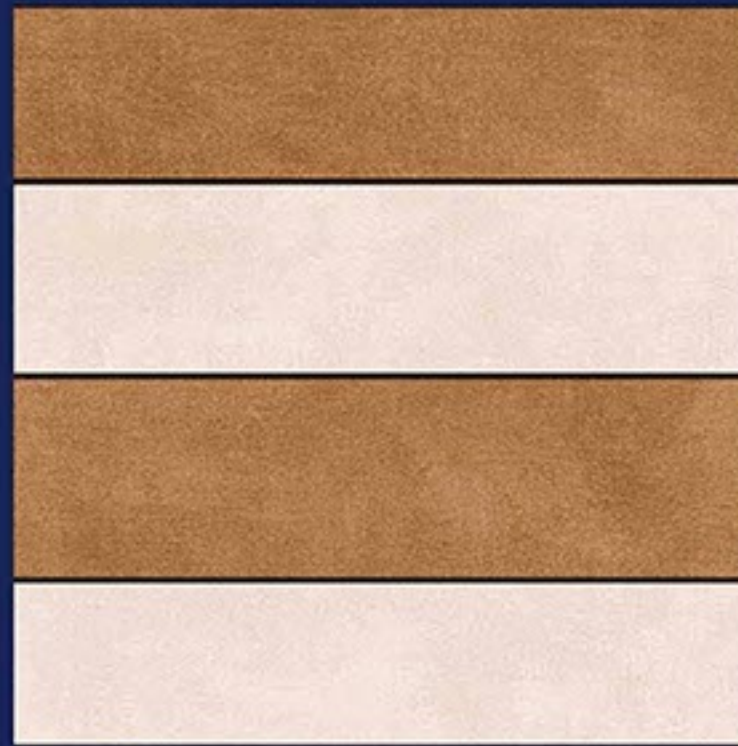

LT - DK
SERIES
MATT

B-103

LT

HL

HL

DK