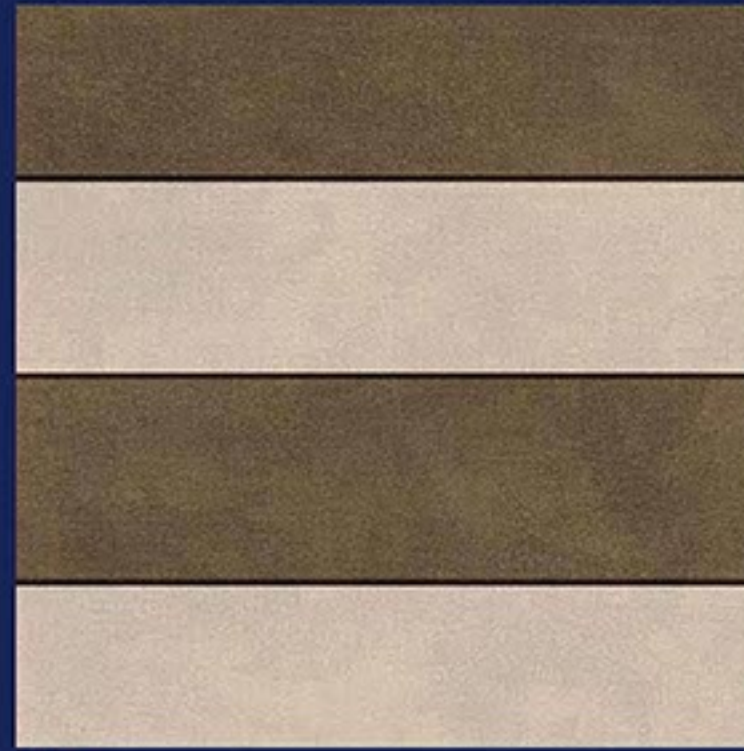

REXTRON[®]

CERAMIC

**WHITE BODY
PORCELAIN TILES**
600x600 mm

LT - DK
SERIES
MATT

B-101

LT

HL

HL