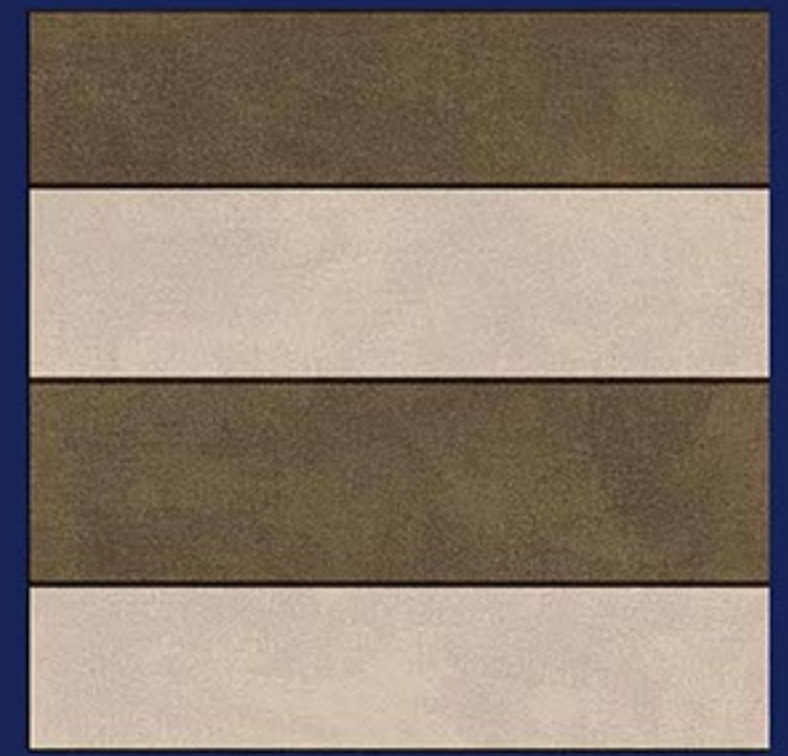

REXTRON[®]

CERAMIC

**WHITE BODY
PORCELAIN TILES**
600x600 mm

LT - DK
SERIES
MATT

B-101

LT

HL

HL