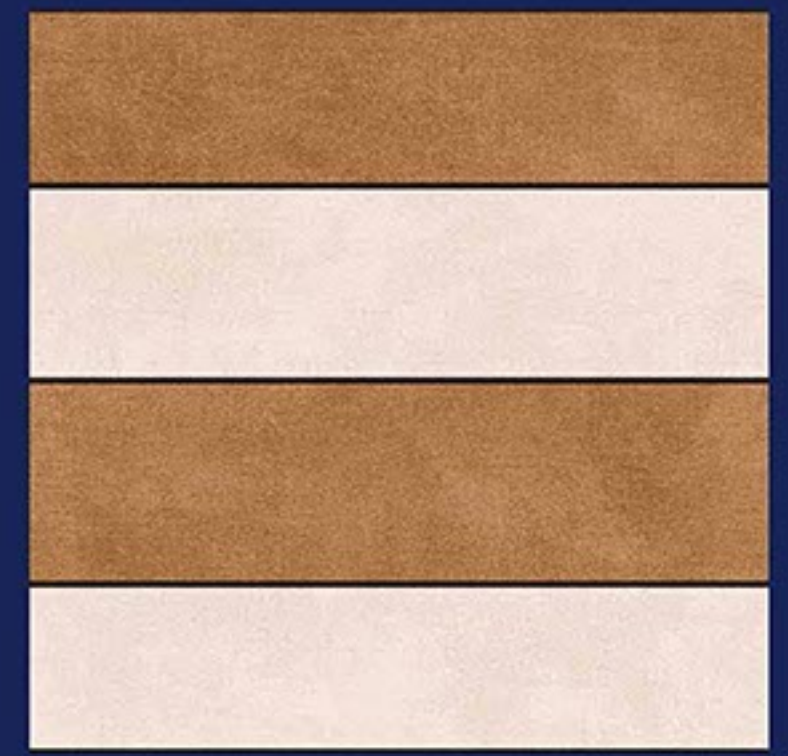

LT - DK
SERIES
MATT

B-103

LT

HL

HL

DK