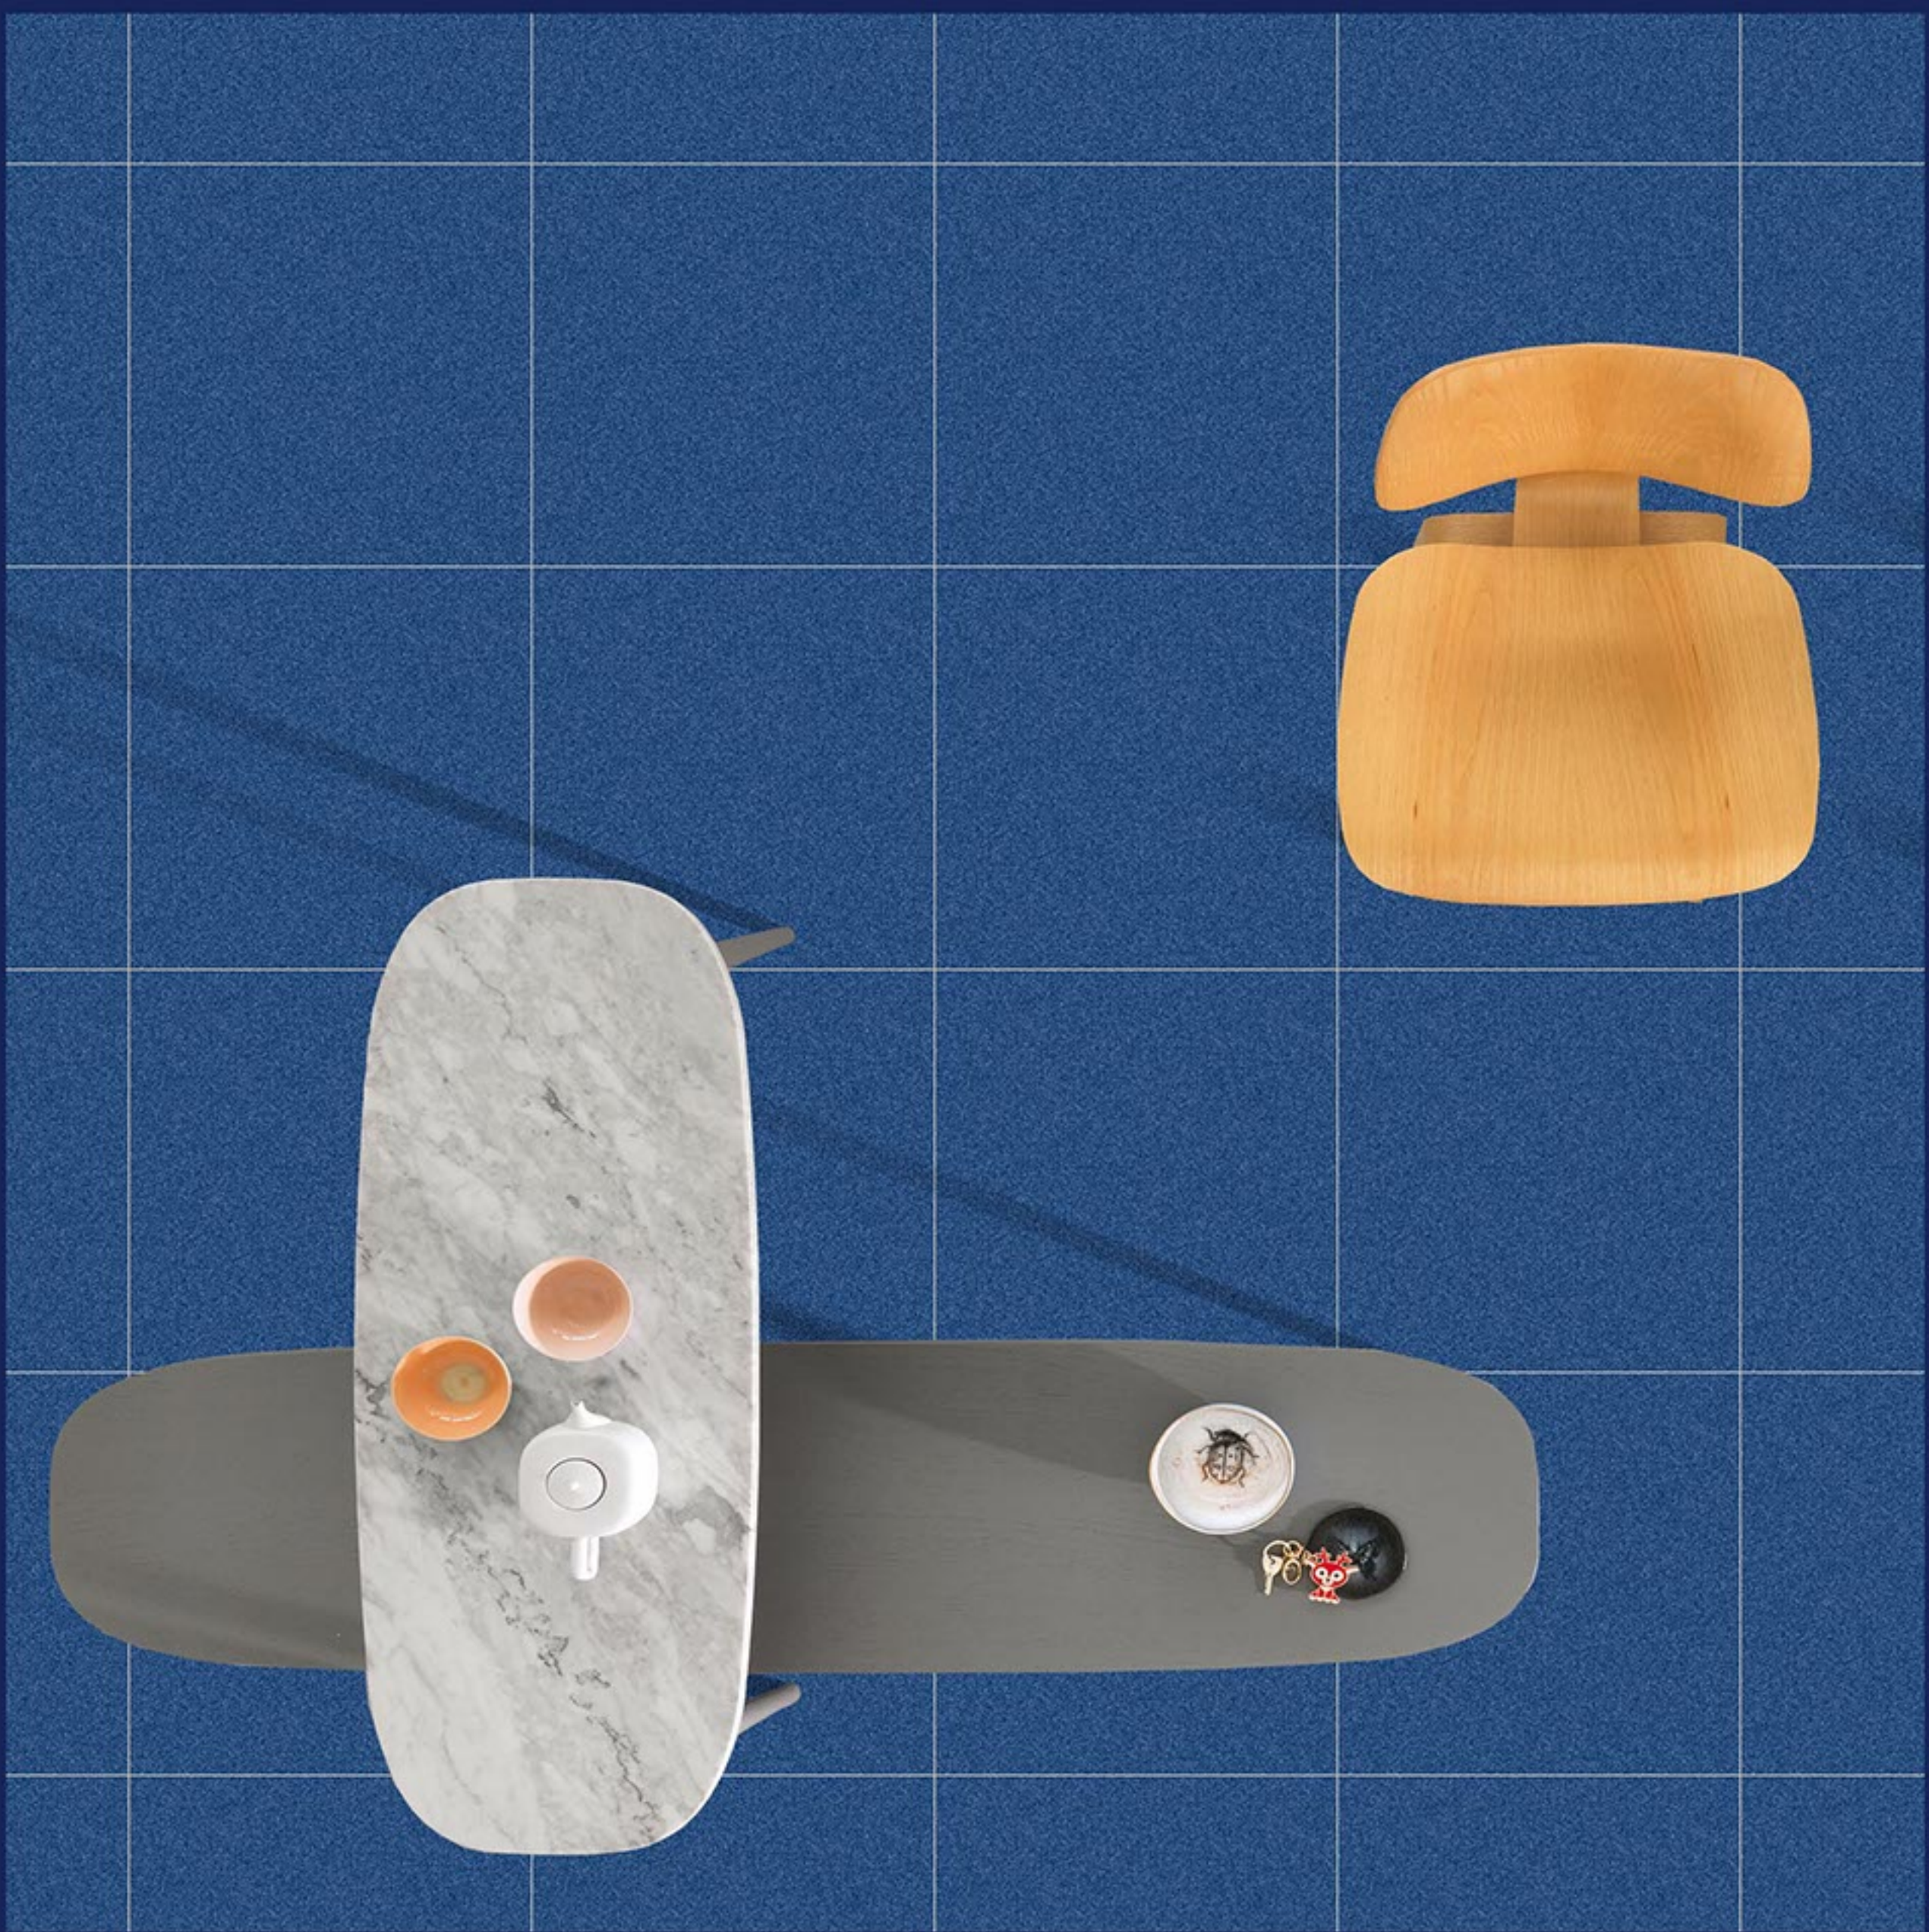

# REXTRON<sup>®</sup>

CERAMIC

**WHITE BODY  
PORCELAIN TILES**  
600x600 mm

**WHITE BODY**

Porcelain tiles  
Granite Series  
Glossy

**Granite Black**

**WHITE BODY**  
Porcelain tiles  
Granite Series  
Glossy

**Granite Blue**

**WHITE BODY**  
Porcelain tiles  
Granite Series  
Glossy

**Granite Cream**

**WHITE BODY**  
Porcelain tiles  
Granite Series  
Glossy

**Granite Dark Brown**

**WHITE BODY**  
Porcelain tiles  
Granite Series  
Glossy

Colour Series

Glossy / Matt

**Plain Black**

**WHITE BODY**

Porcelain tiles

Colour Series

Glossy / Matt

**Plain White**