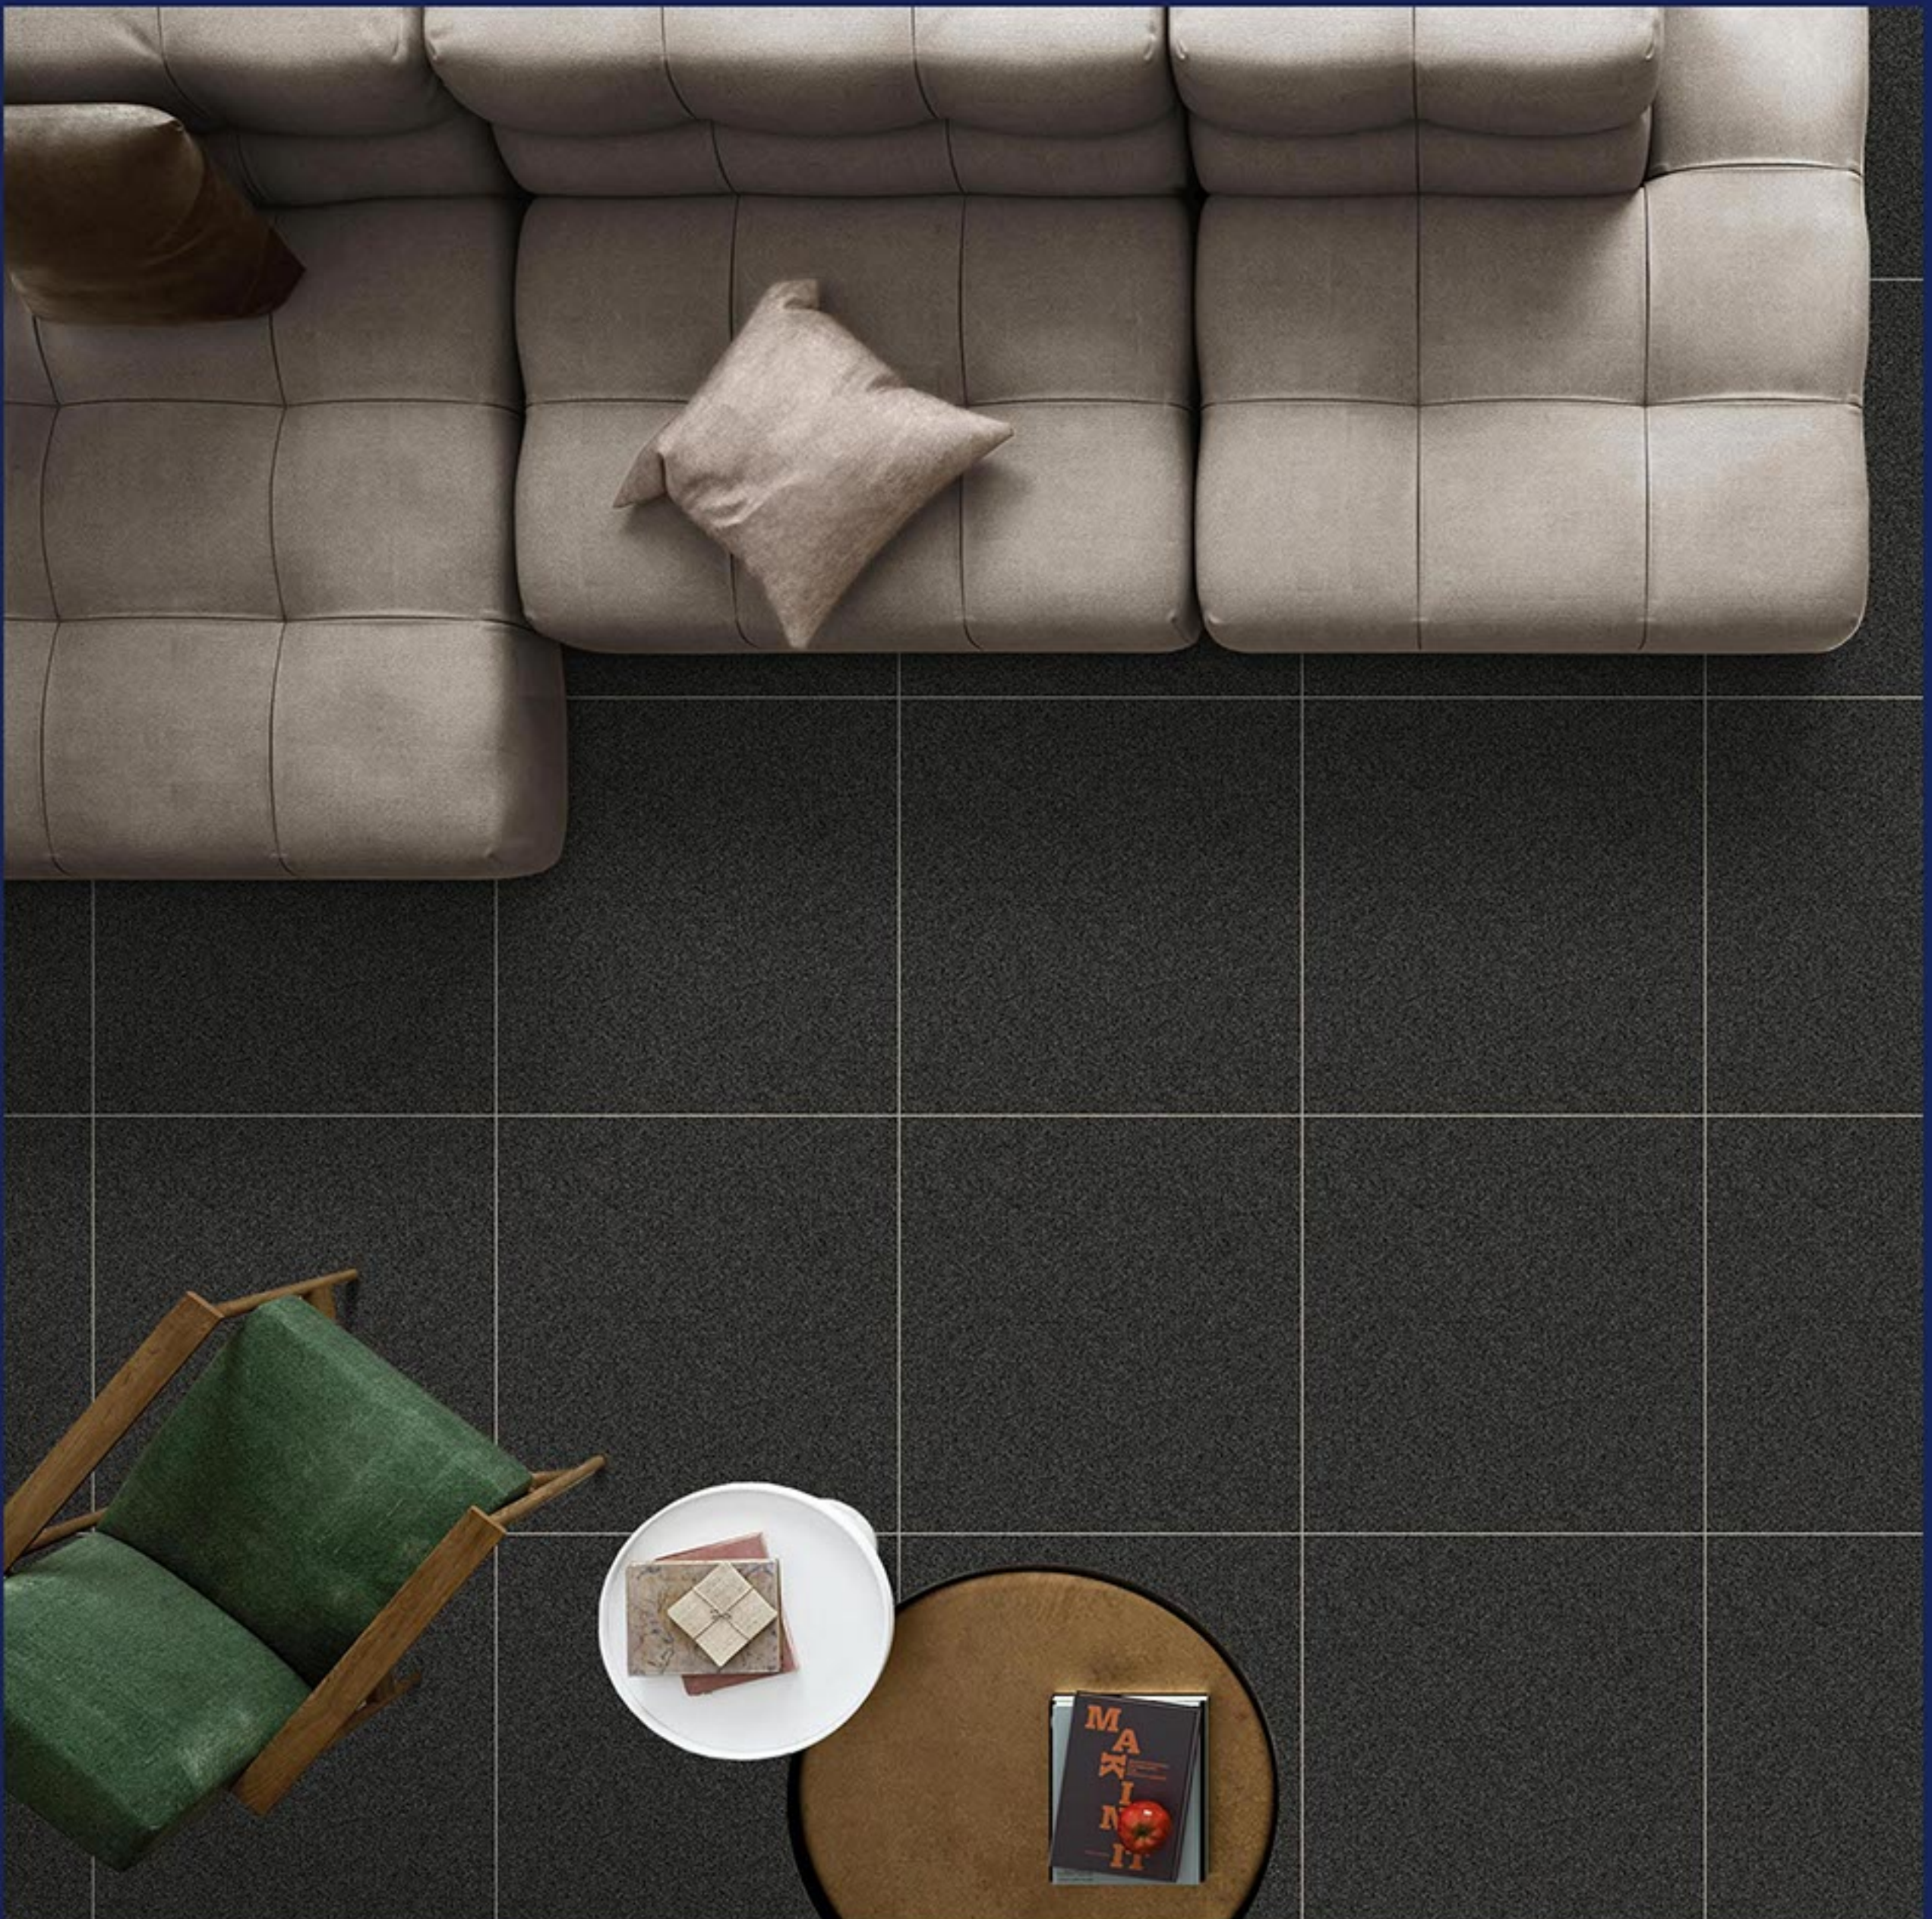

# REXTRON<sup>®</sup>

CERAMIC

**WHITE BODY  
PORCELAIN TILES**  
600x600 mm

**WHITE BODY**

Porcelain tiles  
Granite Series  
Glossy

**Granite Black**

**WHITE BODY**  
Porcelain tiles  
Granite Series  
Glossy

**Granite Blue**

**WHITE BODY**  
Porcelain tiles  
Granite Series  
Glossy

**Granite Cream**

**WHITE BODY**  
Porcelain tiles  
Granite Series  
Glossy

**Granite Dark Brown**

**WHITE BODY**  
Porcelain tiles  
Granite Series  
Glossy