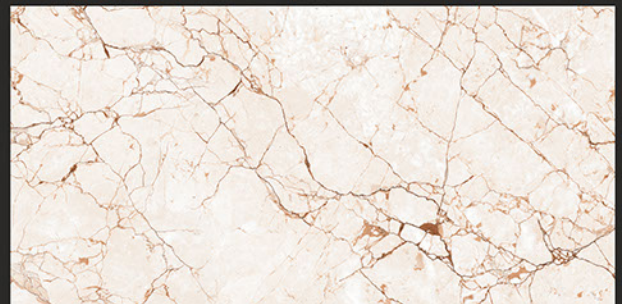

Carving
SERIES

REXTRON®
CERAMIC

600x1200mm
GLAZED VITRIFIED TILES

CRV BRECCIA BEIGE

RANDOM FACES - 4

Low Water
Absorption

Frost
Resistant

Chemical
Resistant

Stain
Resistance

Zero
Maintenance

Easy to
Clean