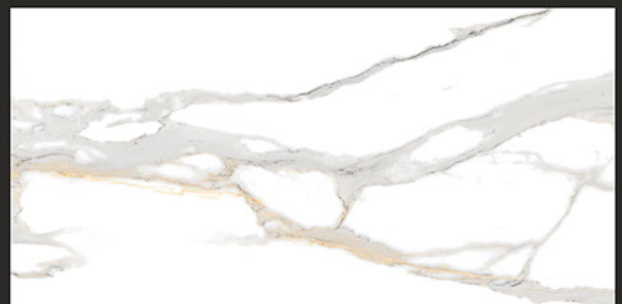

Carving
SERIES

REXTRON®
CERAMIC

600x1200mm
GLAZED VITRIFIED TILES

CRV STATUARIO CLASSIC

RANDOM FACES - 4

Low Water
Absorption

Frost
Resistant

Chemical
Resistant

Stain
Resistance

Zero
Maintenance

Easy to
Clean