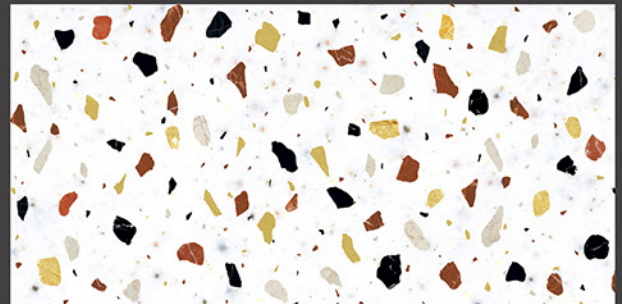

Carving
SERIES

REXTRON®
CERAMIC

600x1200mm
GLAZED VITRIFIED TILES

CRV CORINTO GREY

RANDOM FACES - 3

Low Water
Absorption

Frost
Resistant

Chemical
Resistant

Stain
Resistance

Zero
Maintenance

Easy to
Clean