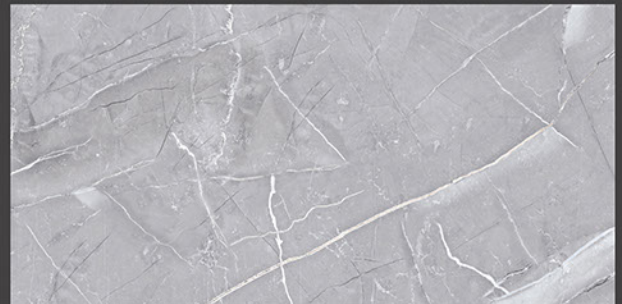

Carving
SERIES

REXTRON®
CERAMIC

600x1200mm
GLAZED VITRIFIED TILES

CRV ARMANI GRIS

**NEW
ARRIVAL**

RANDOM FACES - 4

Low Water
Absorption

Frost
Resistant

Chemical
Resistant

Stain
Resistance

Zero
Maintenance

Easy to
Clean