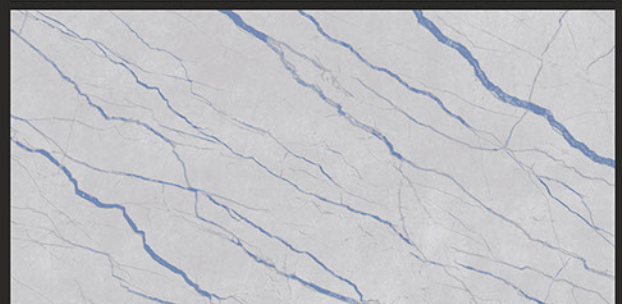

Carving
SERIES

REXTRON®
CERAMIC

600x1200mm
GLAZED VITRIFIED TILES

CRV ALLURO GREY

RANDOM FACES - 3

Low Water
Absorption

Frost
Resistant

Chemical
Resistant

Stain
Resistance

Zero
Maintenance

Easy to
Clean