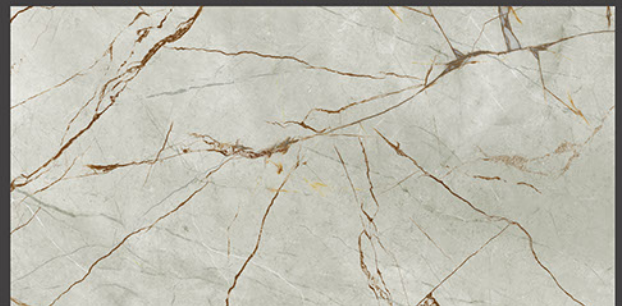

Carving
SERIES

REXTRON®
CERAMIC

600x1200mm
GLAZED VITRIFIED TILES

CRV SAHA AZUL

RANDOM FACES - 4

Low Water
Absorption

Frost
Resistant

Chemical
Resistant

Stain
Resistance

Zero
Maintenance

Easy to
Clean