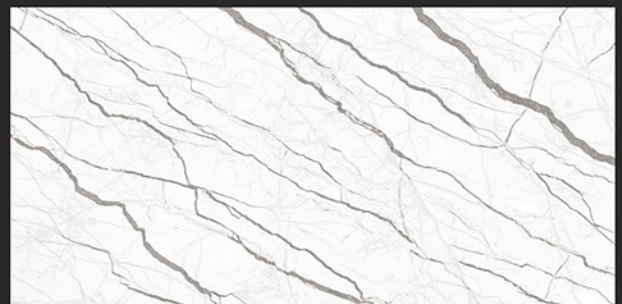

Carving
SERIES

REXTRON®
CERAMIC

600x1200mm
GLAZED VITRIFIED TILES

CRV ALLURO WHITE

RANDOM FACES - 3

Low Water
Absorption

Frost
Resistant

Chemical
Resistant

Stain
Resistance

Zero
Maintenance

Easy to
Clean