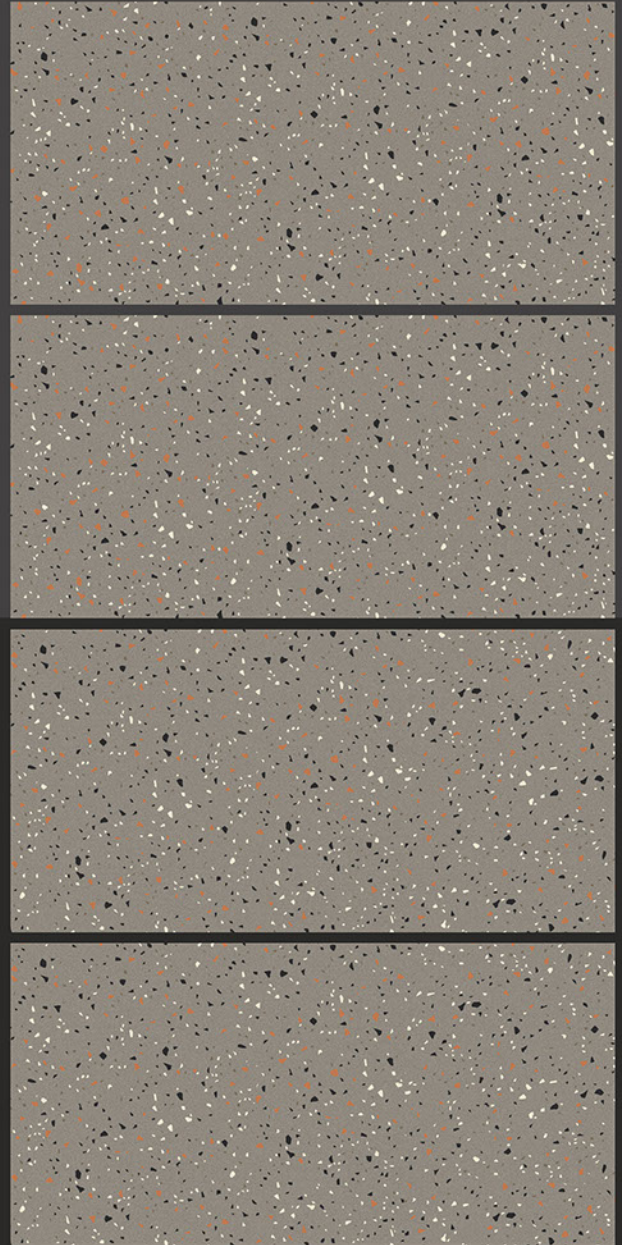

Carving
SERIES

REXTRON®
CERAMIC

600x1200mm
GLAZED VITRIFIED TILES

CRV SWIZ MUDY

NEW
ARRIVAL

RANDOM FACES - 2

Low Water
Absorption

Frost
Resistant

Chemical
Resistant

Stain
Resistance

Zero
Maintenance

Easy to
Clean