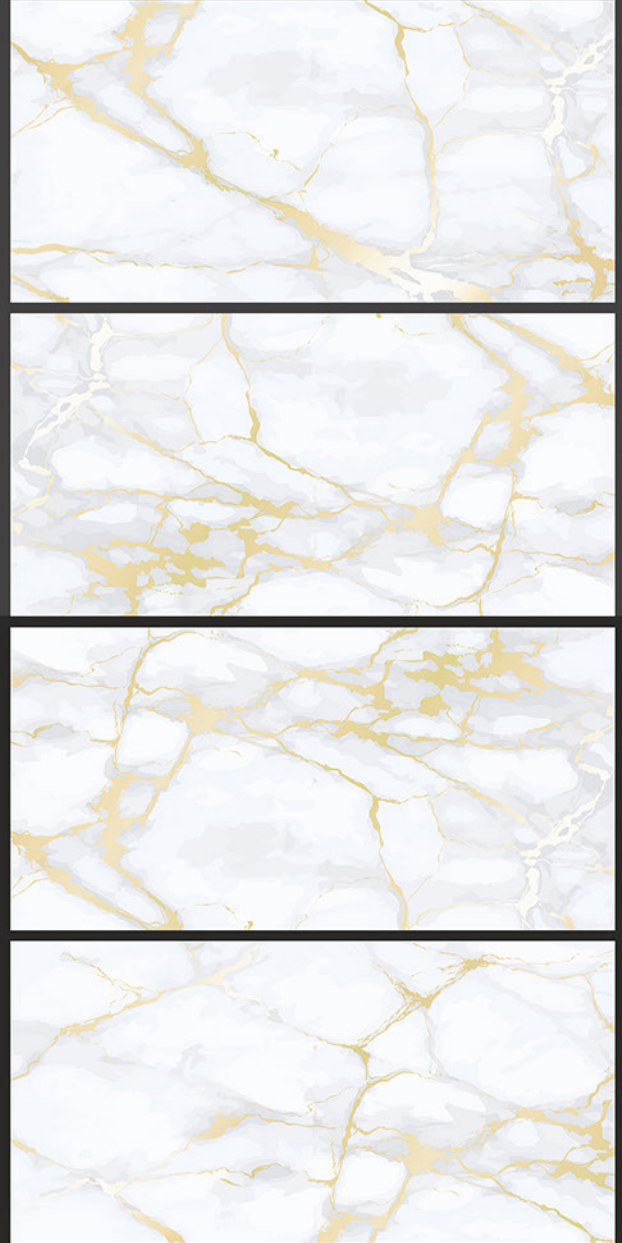

Carving
SERIES

REXTRON®
CERAMIC

600x1200mm
GLAZED VITRIFIED TILES

CRV CHESTER GOLD

NEW
ARRIVAL

RANDOM FACES - 4

Low Water
Absorption

Frost
Resistant

Chemical
Resistant

Stain
Resistance

Zero
Maintenance

Easy to
Clean