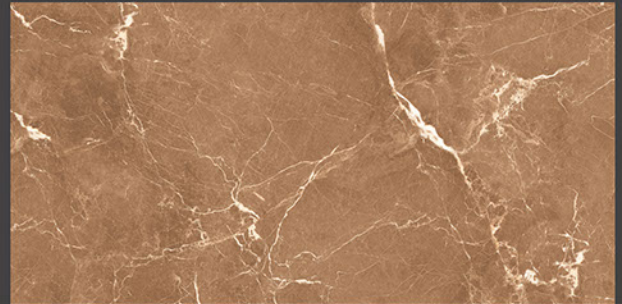

Carving
SERIES

REXTRON®
CERAMIC

600x1200mm
GLAZED VITRIFIED TILES

CRV KIMBER BROWN

RANDOM FACES - 4

Low Water
Absorption

Frost
Resistant

Chemical
Resistant

Stain
Resistance

Zero
Maintenance

Easy to
Clean