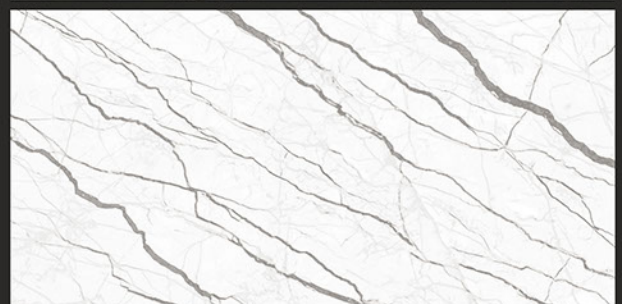

Carving
SERIES

REXTRON®
CERAMIC

600x1200mm
GLAZED VITRIFIED TILES

CRV ALLURO WHITE

RANDOM FACES - 3

Low Water
Absorption

Frost
Resistant

Chemical
Resistant

Stain
Resistance

Zero
Maintenance

Easy to
Clean