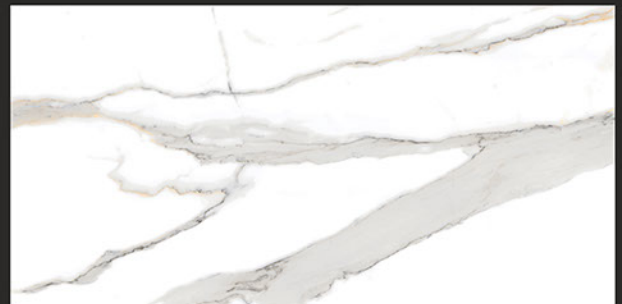

Carving
SERIES

REXTRON®
CERAMIC

600x1200mm
GLAZED VITRIFIED TILES

CRV STATUARIO CLASSIC

RANDOM FACES - 4

Low Water
Absorption

Frost
Resistant

Chemical
Resistant

Stain
Resistance

Zero
Maintenance

Easy to
Clean