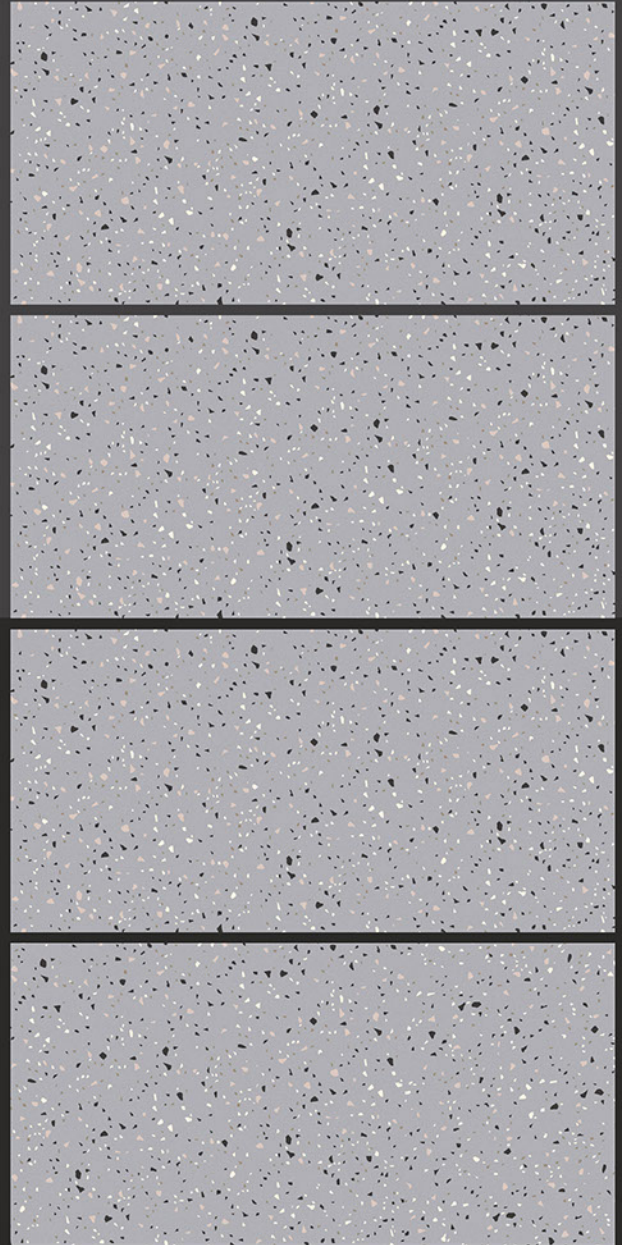

Easy to  
Clean

*Carving*  
SERIES

**REXTRON**<sup>®</sup>  
CERAMIC

**600x1200mm**  
GLAZED VITRIFIED TILES

**CRV SWIZ GREY**

**NEW**  
ARRIVAL

RANDOM FACES - 2

Low Water  
Absorption