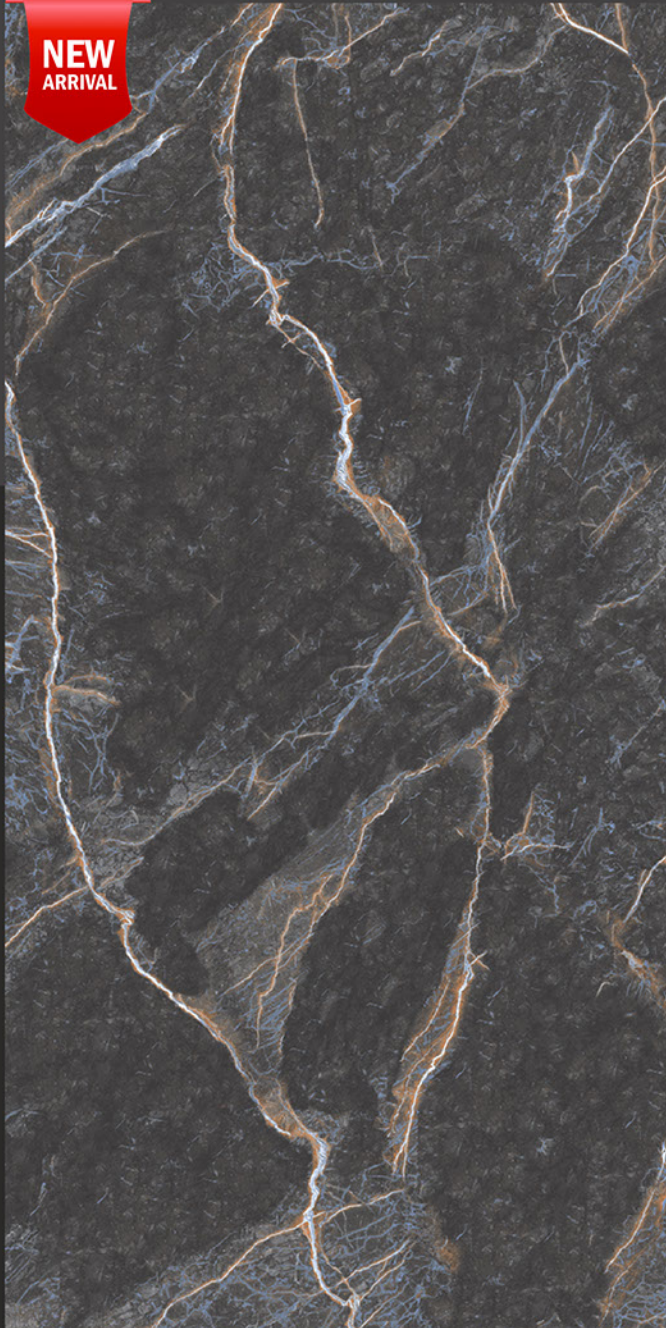

Carving
SERIES

REXTRON®
CERAMIC

600x1200mm
GLAZED VITRIFIED TILES

CRV KALHARI NERO

**NEW
ARRIVAL**

RANDOM FACES - 4

Low Water
Absorption

Frost
Resistant

Chemical
Resistant

Stain
Resistance

Zero
Maintenance

Easy to
Clean