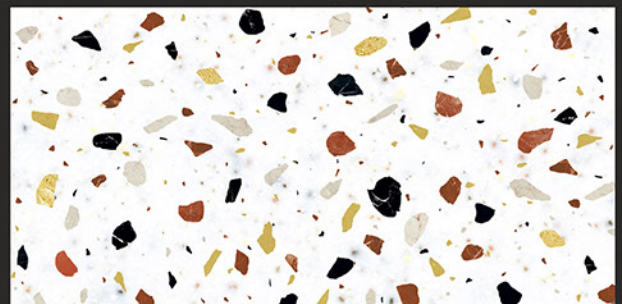

Carving
SERIES

REXTRON®
CERAMIC

600x1200mm
GLAZED VITRIFIED TILES

CRV CORINTO GREY

RANDOM FACES - 3

Low Water
Absorption

Frost
Resistant

Chemical
Resistant

Stain
Resistance

Zero
Maintenance

Easy to
Clean