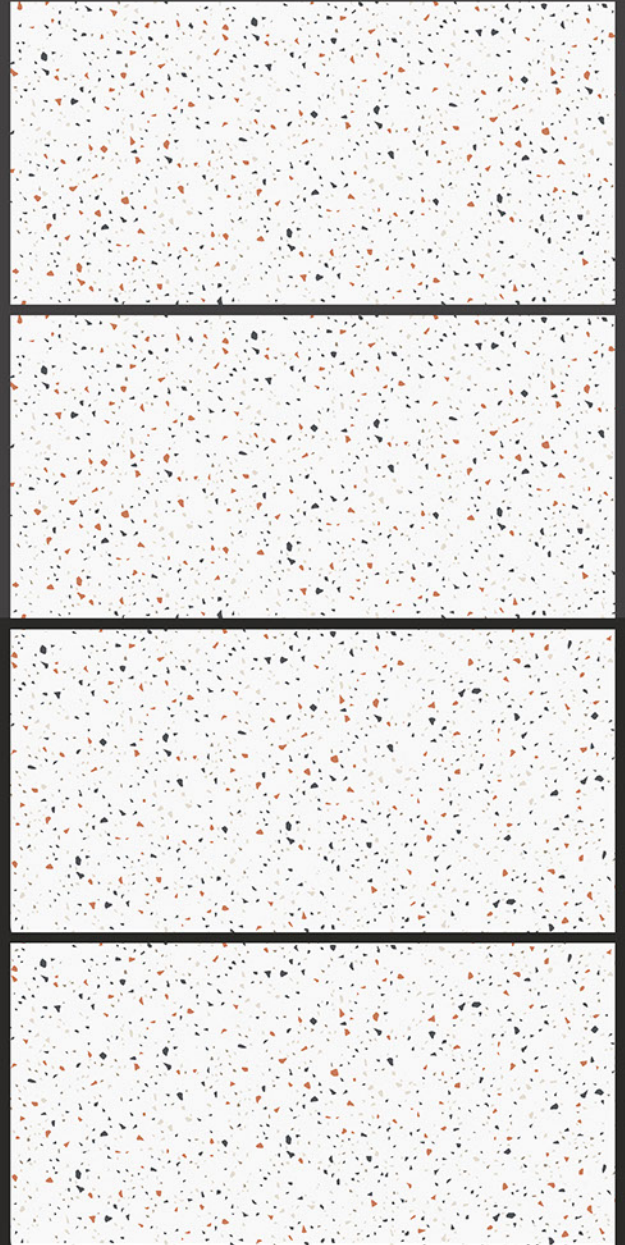

Easy to  
Clean

*Carving*  
SERIES

**REXTRON**<sup>®</sup>  
CERAMIC

**600x1200mm**  
GLAZED VITRIFIED TILES

**CRV SWIZ WHITE**

**NEW  
ARRIVAL**

RANDOM FACES - 2

Low Water  
Absorption