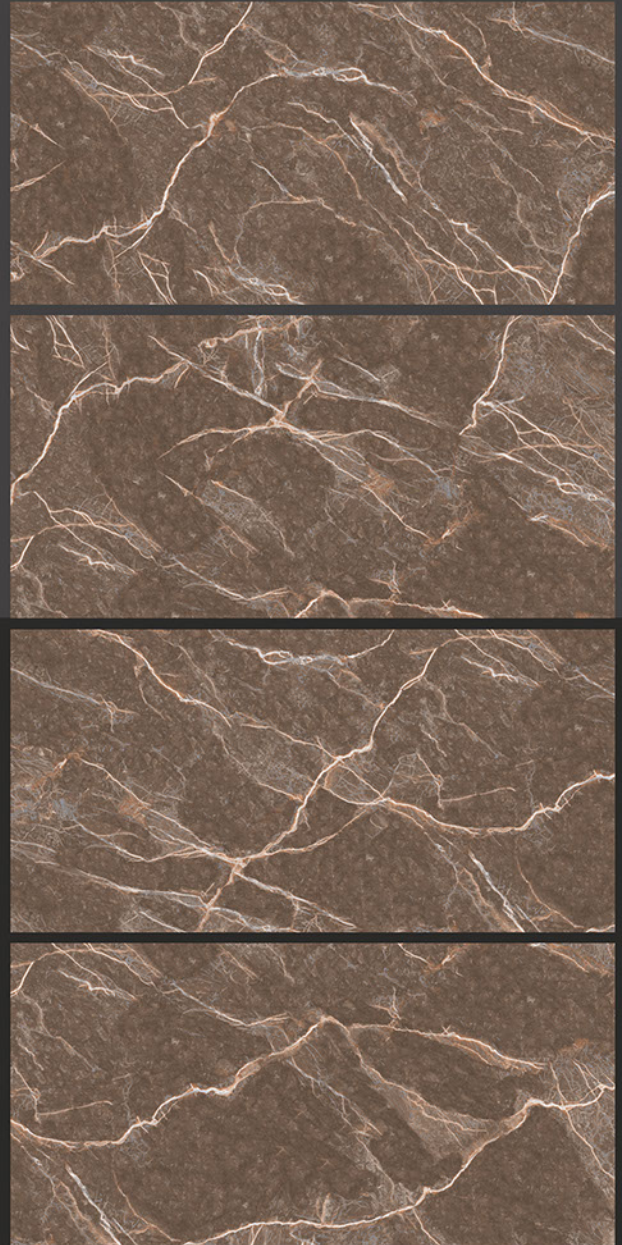

Carving
SERIES

REXTRON®
CERAMIC

600x1200mm
GLAZED VITRIFIED TILES

CRV KALHARI CHOCO

**NEW
ARRIVAL**

RANDOM FACES - 4

Low Water
Absorption

Frost
Resistant

Chemical
Resistant

Stain
Resistance

Zero
Maintenance

Easy to
Clean