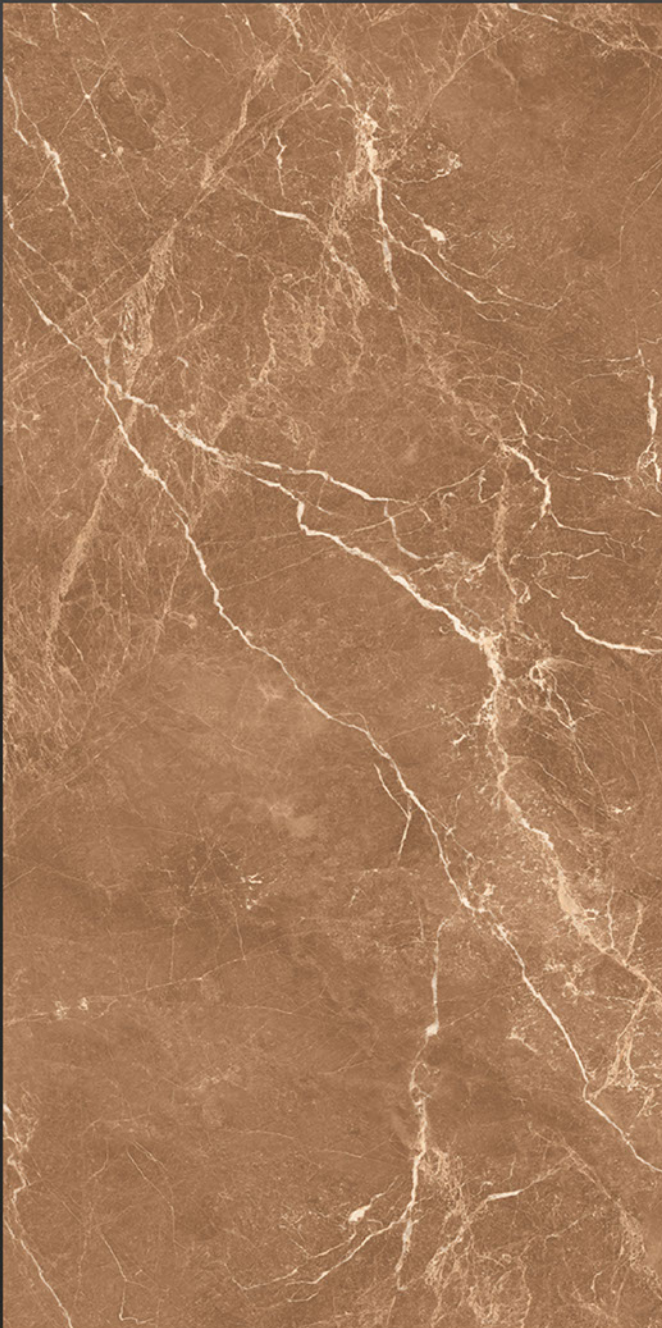

Carving
SERIES

REXTRON®
CERAMIC

600x1200mm
GLAZED VITRIFIED TILES

CRV KIMBER BROWN

RANDOM FACES - 4

Low Water
Absorption

Frost
Resistant

Chemical
Resistant

Stain
Resistance

Zero
Maintenance

Easy to
Clean