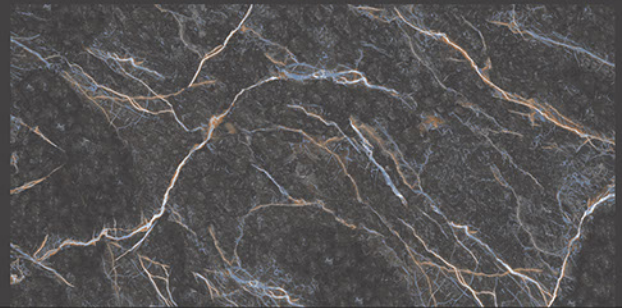

Carving
SERIES

REXTRON®
CERAMIC

600x1200mm
GLAZED VITRIFIED TILES

CRV KALHARI NERO

**NEW
ARRIVAL**

RANDOM FACES - 4

Low Water
Absorption

Frost
Resistant

Chemical
Resistant

Stain
Resistance

Zero
Maintenance

Easy to
Clean