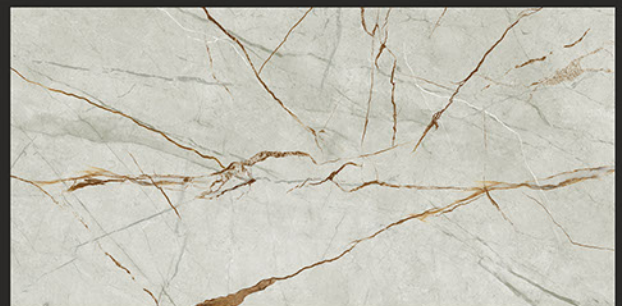

Carving
SERIES

REXTRON®
CERAMIC

600x1200mm
GLAZED VITRIFIED TILES

CRV SAHA AZUL

RANDOM FACES - 4

Low Water
Absorption

Frost
Resistant

Chemical
Resistant

Stain
Resistance

Zero
Maintenance

Easy to
Clean