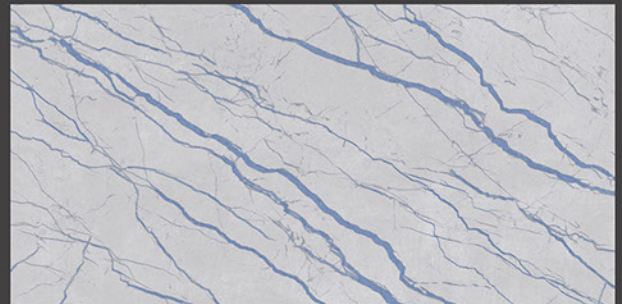

Carving
SERIES

REXTRON®
CERAMIC

600x1200mm
GLAZED VITRIFIED TILES

CRV ALLURO GREY

RANDOM FACES - 3

Low Water
Absorption

Frost
Resistant

Chemical
Resistant

Stain
Resistance

Zero
Maintenance

Easy to
Clean