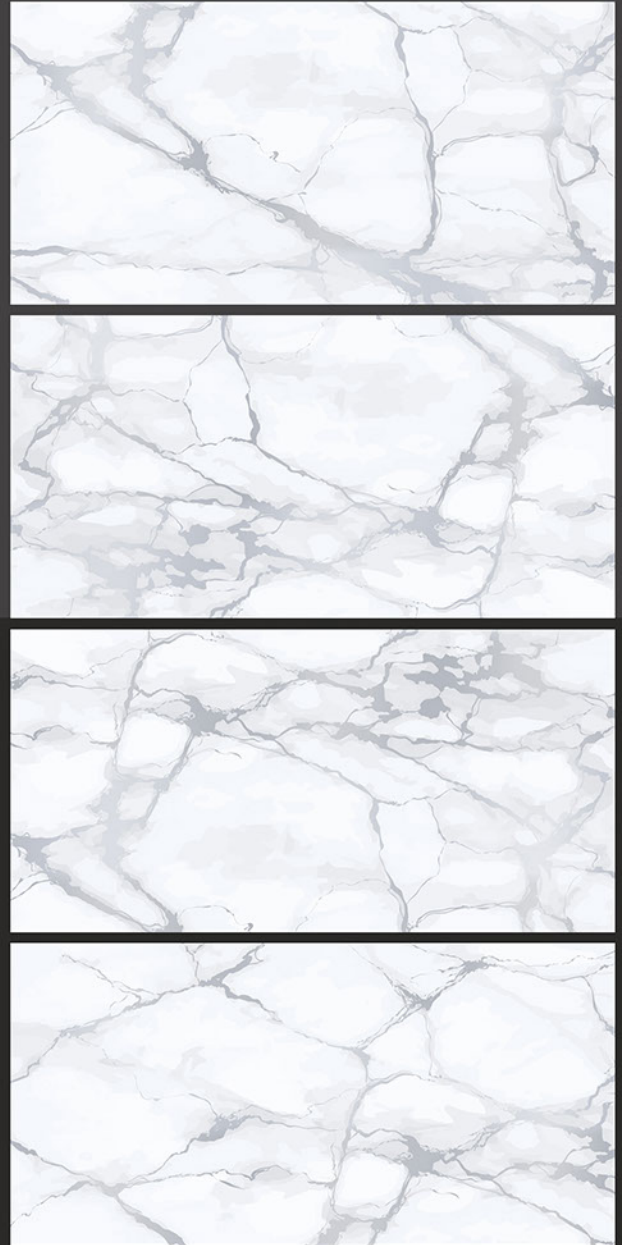

Carving
SERIES

REXTRON®
CERAMIC

600x1200mm
GLAZED VITRIFIED TILES

CRV CHESTER SILVER

**NEW
ARRIVAL**

RANDOM FACES - 4

Low Water
Absorption

Frost
Resistant

Chemical
Resistant

Stain
Resistance

Zero
Maintenance

Easy to
Clean