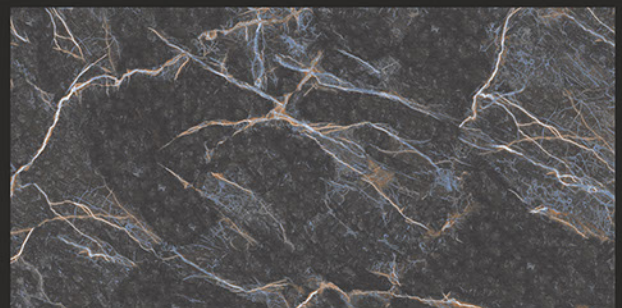

Carving
SERIES

REXTRON®
CERAMIC

600x1200mm
GLAZED VITRIFIED TILES

CRV KALHARI NERO

**NEW
ARRIVAL**

RANDOM FACES - 4

Low Water
Absorption

Frost
Resistant

Chemical
Resistant

Stain
Resistance

Zero
Maintenance

Easy to
Clean