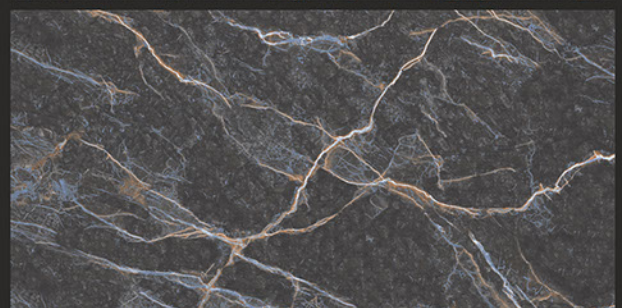

Carving
SERIES

REXTRON®
CERAMIC

600x1200mm
GLAZED VITRIFIED TILES

CRV KALHARI NERO

**NEW
ARRIVAL**

RANDOM FACES - 4

Low Water
Absorption

Frost
Resistant

Chemical
Resistant

Stain
Resistance

Zero
Maintenance

Easy to
Clean