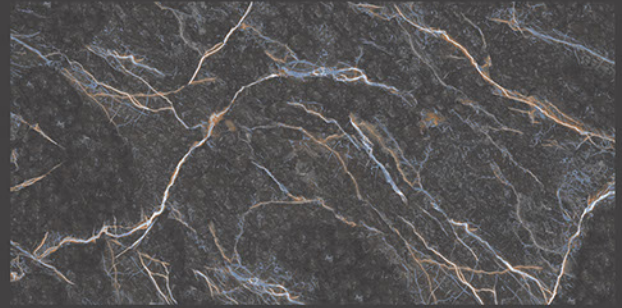

Carving
SERIES

REXTRON®
CERAMIC

600x1200mm
GLAZED VITRIFIED TILES

CRV KALHARI NERO

**NEW
ARRIVAL**

RANDOM FACES - 4

Low Water
Absorption

Frost
Resistant

Chemical
Resistant

Stain
Resistance

Zero
Maintenance

Easy to
Clean