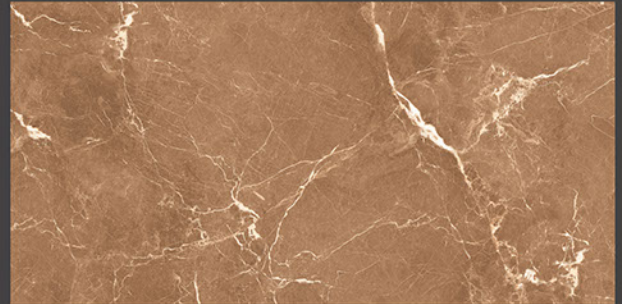

Carving
SERIES

REXTRON®
CERAMIC

600x1200mm
GLAZED VITRIFIED TILES

CRV KIMBER BROWN

RANDOM FACES - 4

Low Water
Absorption

Frost
Resistant

Chemical
Resistant

Stain
Resistance

Zero
Maintenance

Easy to
Clean