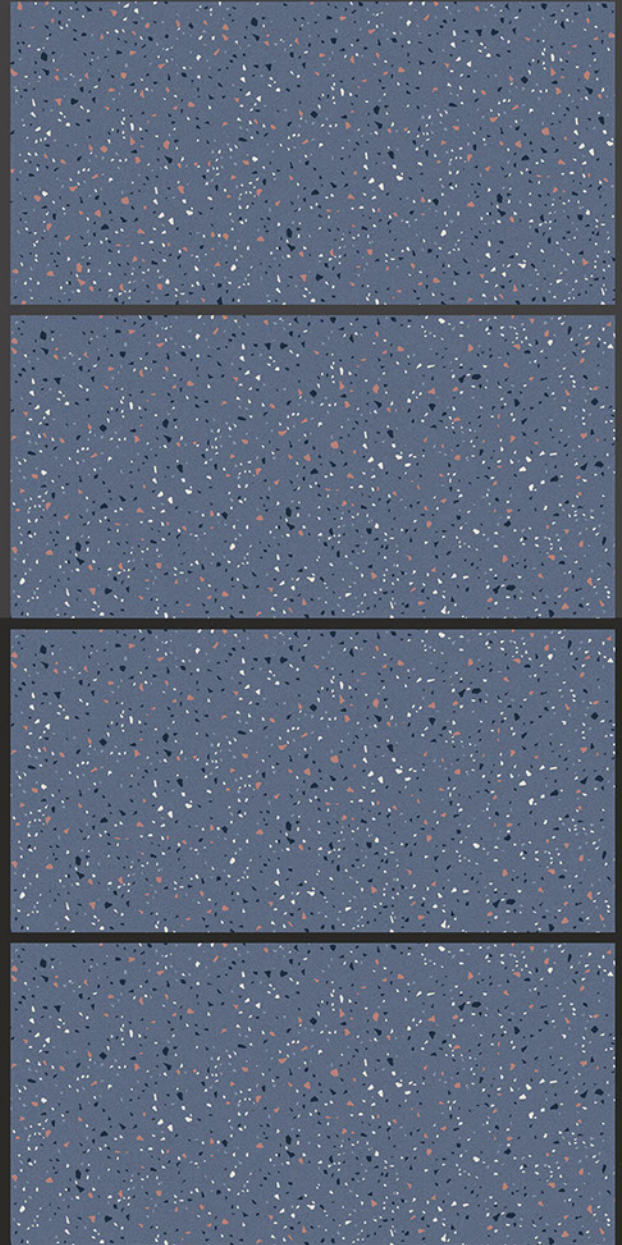

Carving
SERIES

REXTRON®
CERAMIC

600x1200mm
GLAZED VITRIFIED TILES

CRV SWIZ BLUE

**NEW
ARRIVAL**

RANDOM FACES - 2

Low Water
Absorption

Frost
Resistant

Chemical
Resistant

Stain
Resistance

Zero
Maintenance

Easy to
Clean