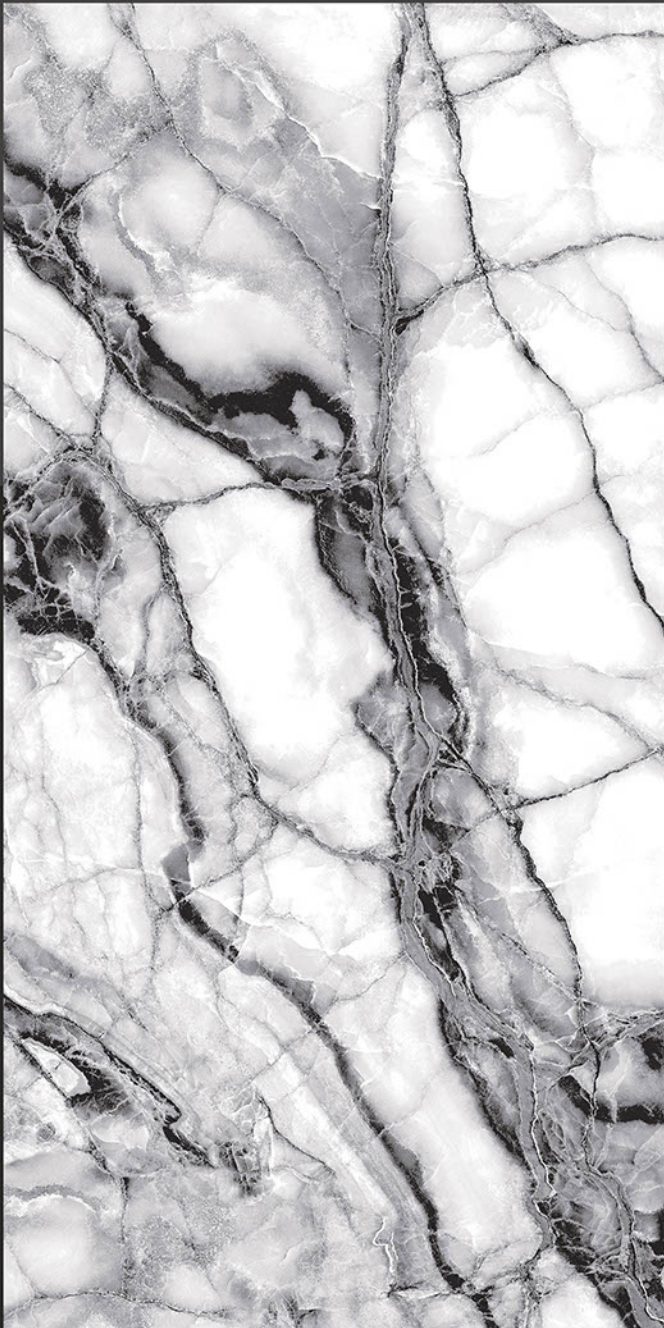

Chemical
Resistant

Stain
Resistance

Zero
Maintenance

Easy to
Clean

Glossy
COLLECTION

REXTRON[®]
CERAMIC

600x1200mm
GLAZED VITRIFIED TILES

SAFARI WHITE