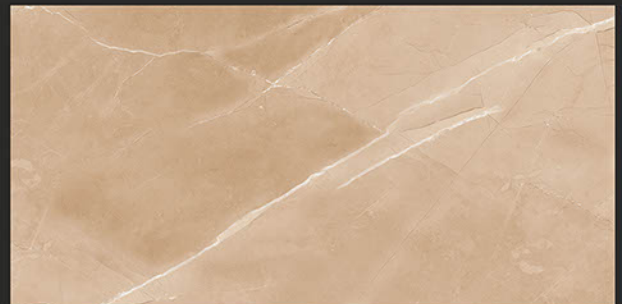

Glossy
COLLECTION

REXTRON®
CERAMIC

600x1200mm
GLAZED VITRIFIED TILES

MONACO BROWN

RANDOM FACES - 4

Low Water
Absorption

Frost
Resistant

Chemical
Resistant

Stain
Resistance

Zero
Maintenance

Easy to
Clean