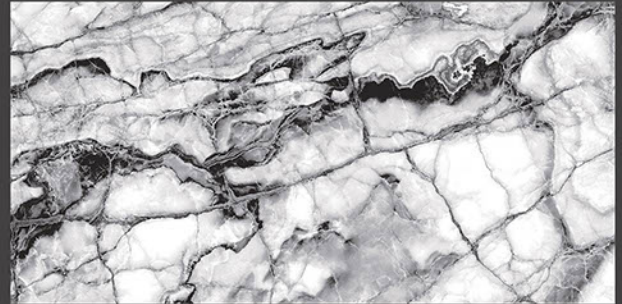

Chemical
Resistant

Stain
Resistance

Zero
Maintenance

Easy to
Clean

Glossy
COLLECTION

REXTRON[®]
CERAMIC

600x1200mm
GLAZED VITRIFIED TILES

SAFARI WHITE