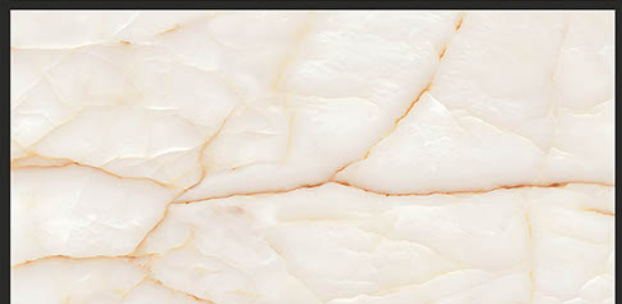

Zero
Maintenance

Easy to
Clean

Glossy
COLLECTION

REXTRON[®]
CERAMIC

600x1200mm
GLAZED VITRIFIED TILES

ONYX LEAF

RANDOM FACES - 5

Low Water
Absorption