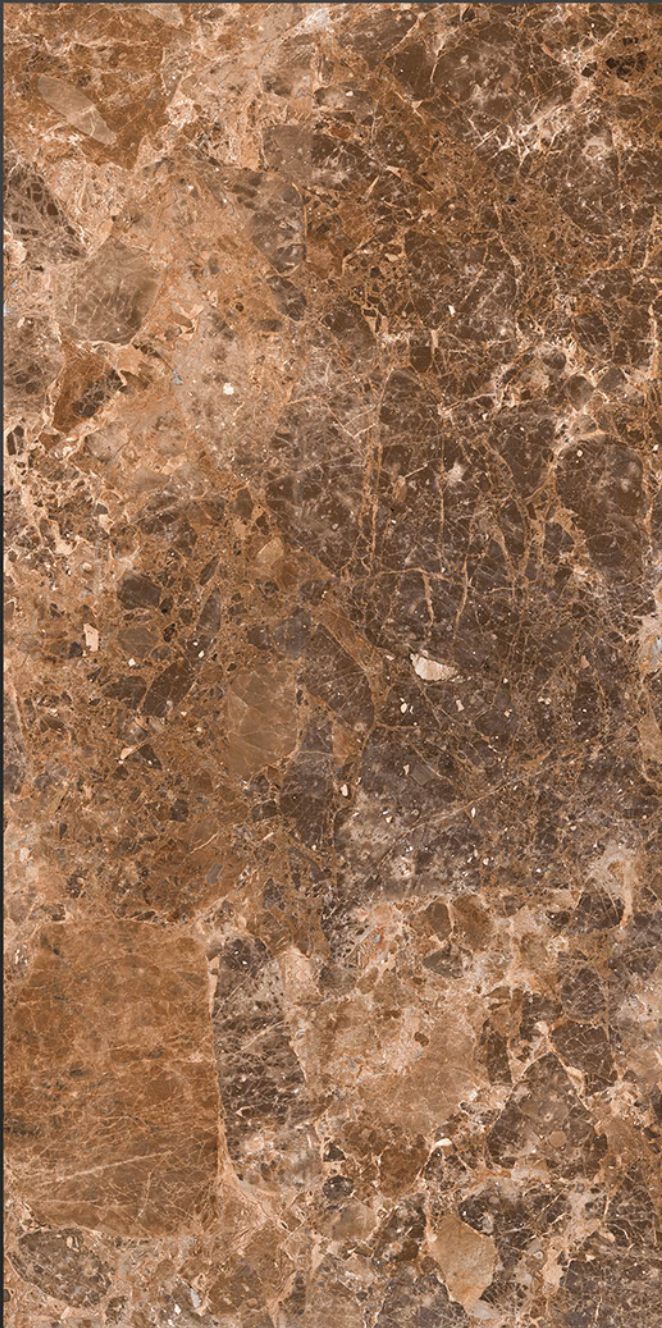

Zero
Maintenance

Easy to
Clean

Glossy
COLLECTION

REXTRON[®]
CERAMIC

600x1200mm
GLAZED VITRIFIED TILES

NATURAL EMPREDOR BROWN

RANDOM FACES - 4

Low Water
Absorption