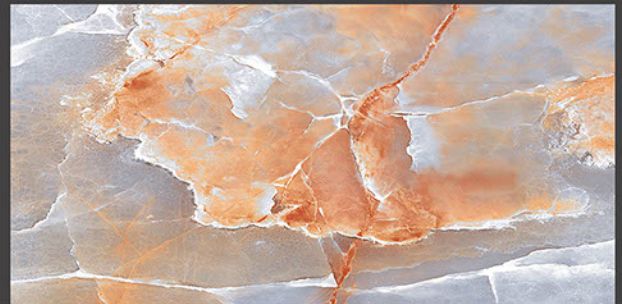

Stain
Resistance

Zero
Maintenance

Easy to
Clean

Glossy
COLLECTION

REXTRON[®]
CERAMIC

600x1200mm
GLAZED VITRIFIED TILES

ONYX GOLDEN CLOUD

RANDOM FACES - 5