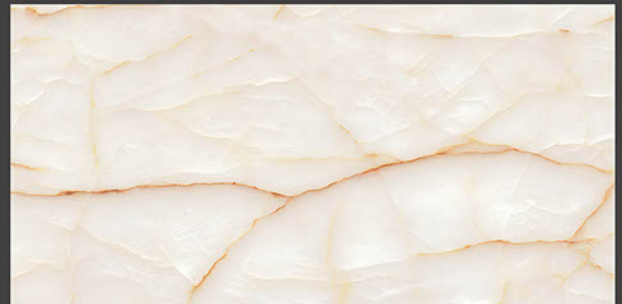

Zero
Maintenance

Easy to
Clean

Glossy
COLLECTION

REXTRON[®]
CERAMIC

600x1200mm
GLAZED VITRIFIED TILES

ONYX LEAF

RANDOM FACES - 5

Low Water
Absorption