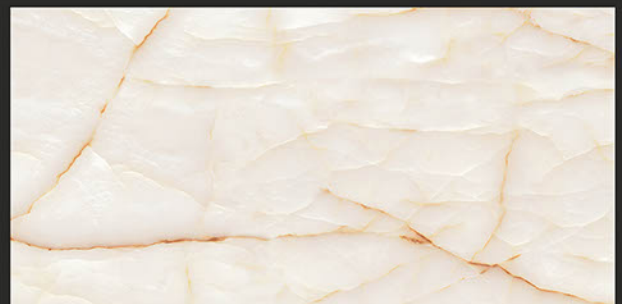

Zero
Maintenance

Easy to
Clean

Glossy
COLLECTION

REXTRON[®]
CERAMIC

600x1200mm
GLAZED VITRIFIED TILES

ONYX LEAF

RANDOM FACES - 5

Low Water
Absorption