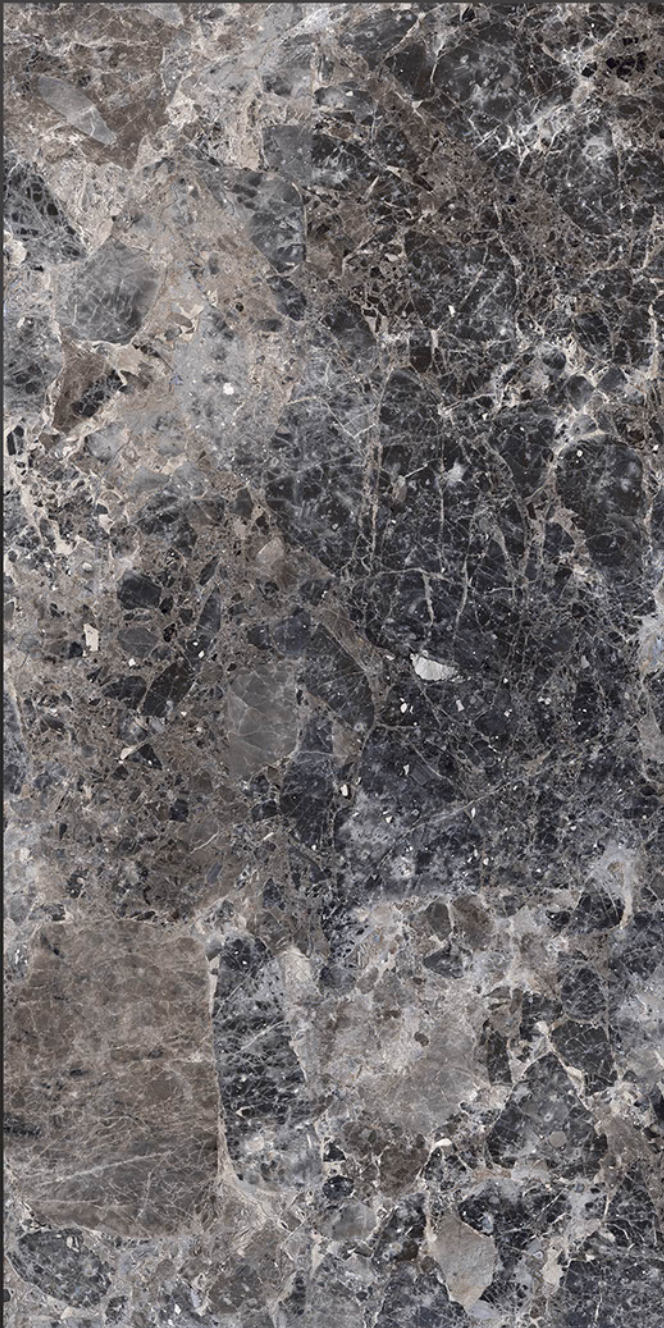

Glossy
COLLECTION

REXTRON®
CERAMIC

600x1200mm
GLAZED VITRIFIED TILES

NATURAL EMPREDOR GRAFITO

RANDOM FACES - 4

Low Water
Absorption

Frost
Resistant

Chemical
Resistant

Stain
Resistance

Zero
Maintenance

Easy to
Clean