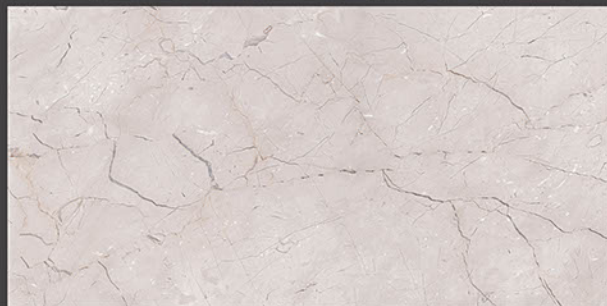

Glossy
COLLECTION

REXTRON®
CERAMIC

600x1200mm
GLAZED VITRIFIED TILES

PERLATO SICILLIA GRIS

RANDOM FACES - 4

Low Water
Absorption

Frost
Resistant

Chemical
Resistant

Stain
Resistance

Zero
Maintenance

Easy to
Clean