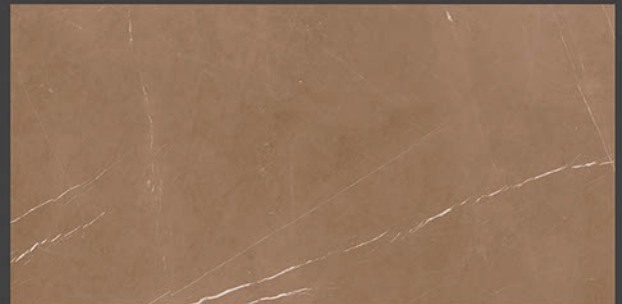

Stain
Resistance

Zero
Maintenance

Easy to
Clean

DESIGN SHOWN -
PULPINO OLIVE

Glossy
COLLECTION

REXTRON[®]
CERAMIC

600x1200mm
GLAZED VITRIFIED TILES

PULPINO BROWN