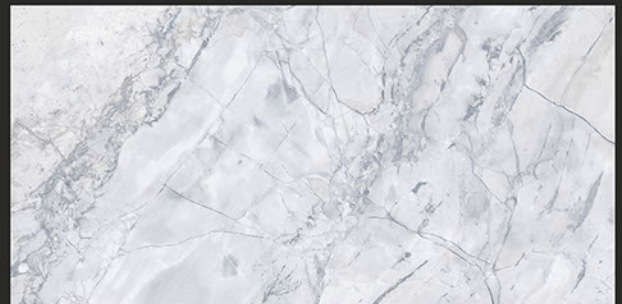

Glossy
COLLECTION

REXTRON®
CERAMIC

600x1200mm
GLAZED VITRIFIED TILES

NEBRASKA GRIS

RANDOM FACES - 4

Low Water
Absorption

Frost
Resistant

Chemical
Resistant

Stain
Resistance

Zero
Maintenance

Easy to
Clean