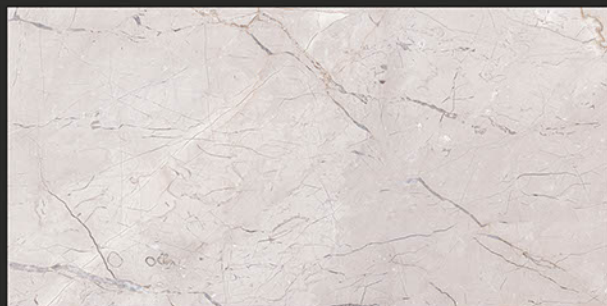

Glossy
COLLECTION

REXTRON®
CERAMIC

600x1200mm
GLAZED VITRIFIED TILES

PERLATO SICILLIA GRIS

RANDOM FACES - 4

Low Water
Absorption

Frost
Resistant

Chemical
Resistant

Stain
Resistance

Zero
Maintenance

Easy to
Clean