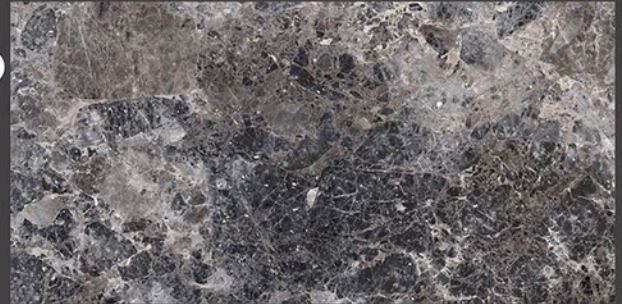

Glossy
COLLECTION

REXTRON®
CERAMIC

600x1200mm
GLAZED VITRIFIED TILES

NATURAL EMPREDOR GRAFITO

RANDOM FACES - 4

Low Water
Absorption

Frost
Resistant

Chemical
Resistant

Stain
Resistance

Zero
Maintenance

Easy to
Clean