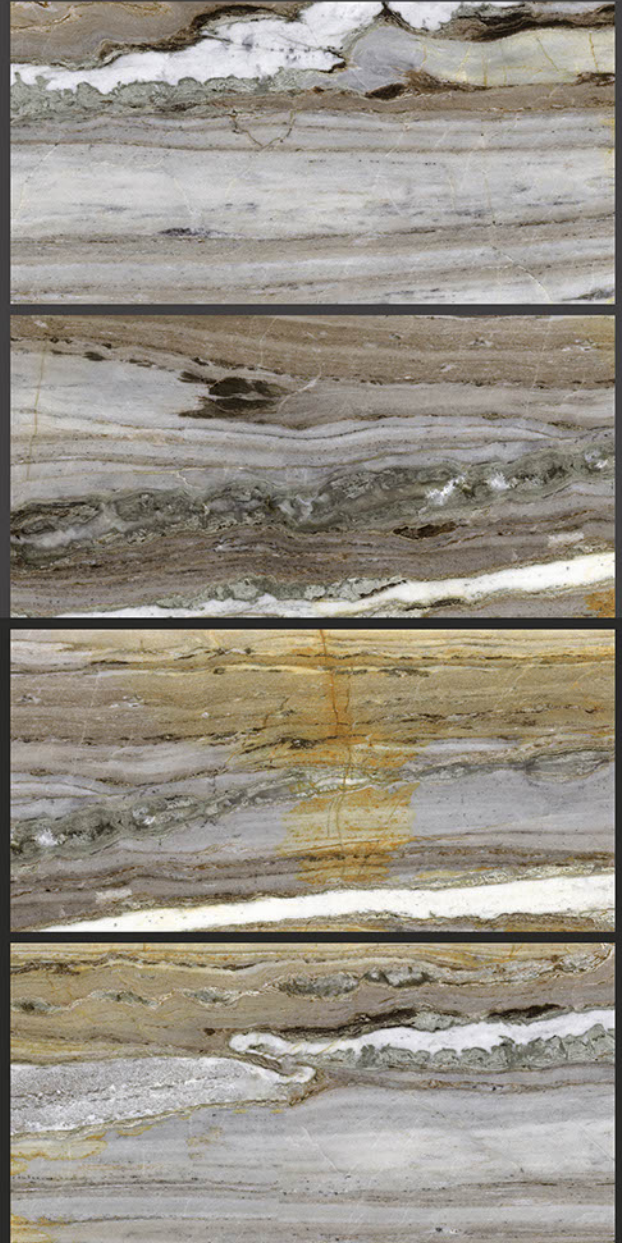

Glossy
COLLECTION

REXTRON®
CERAMIC

600x1200mm
GLAZED VITRIFIED TILES

LUCCA MARMOL

RANDOM FACES - 4

Low Water
Absorption

Frost
Resistant

Chemical
Resistant

Stain
Resistance

Zero
Maintenance

Easy to
Clean