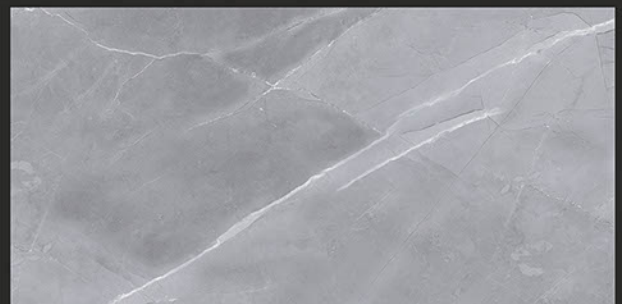

Glossy
COLLECTION

REXTRON®
CERAMIC

600x1200mm
GLAZED VITRIFIED TILES

MONACO GRIS

RANDOM FACES - 4

Low Water
Absorption

Frost
Resistant

Chemical
Resistant

Stain
Resistance

Zero
Maintenance

Easy to
Clean