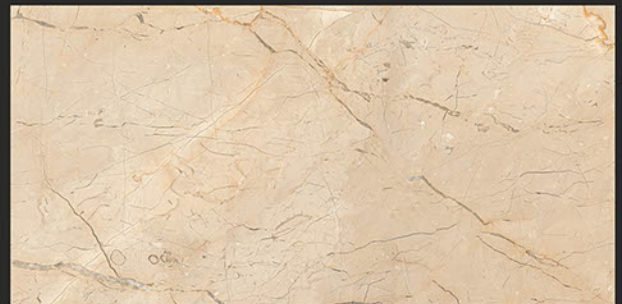

PERLATO SICILLIA BEIGE

RANDOM FACES - 4

Low Water
Absorption

Frost
Resistant

Chemical
Resistant

Stain
Resistance

Zero
Maintenance

Easy to
Clean