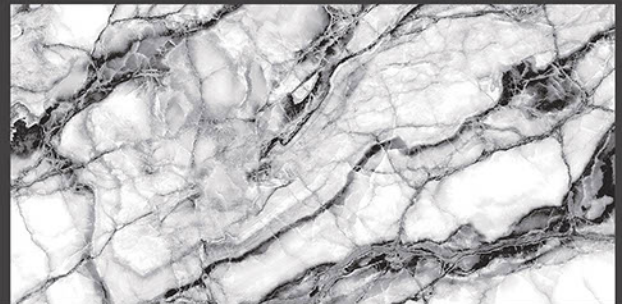

Chemical
Resistant

Stain
Resistance

Zero
Maintenance

Easy to
Clean

Glossy
COLLECTION

REXTRON[®]
CERAMIC

600x1200mm
GLAZED VITRIFIED TILES

SAFARI WHITE