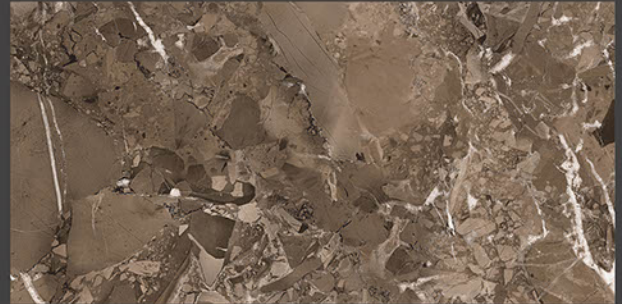

600x1200mm
GLAZED VITRIFIED TILES

EARTH BROWN

RANDOM FACES - 3

Low Water
Absorption

Frost
Resistant

Chemical
Resistant

Stain
Resistance

Zero
Maintenance