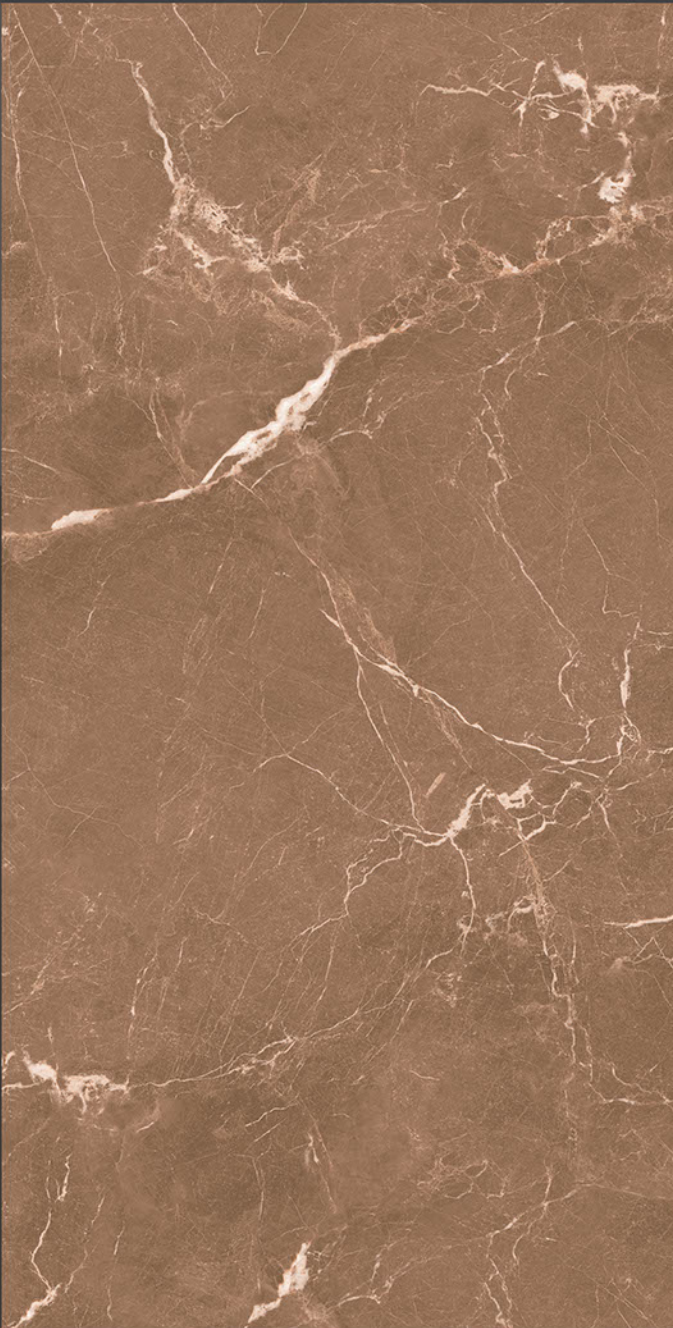

Glossy
COLLECTION

REXTRON®
CERAMIC

600x1200mm
GLAZED VITRIFIED TILES

KIMBER MOCHA

RANDOM FACES - 4

Low Water
Absorption

Frost
Resistant

Chemical
Resistant

Stain
Resistance

Zero
Maintenance

Easy to
Clean