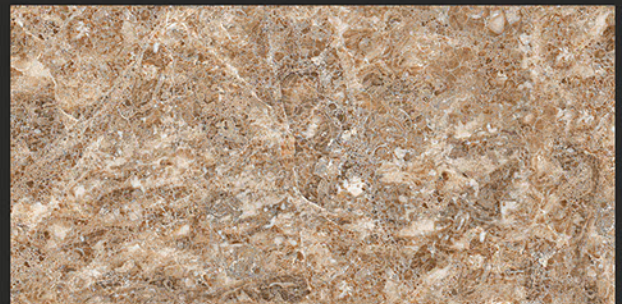

Chemical
Resistant

Stain
Resistance

Zero
Maintenance

Easy to
Clean

Glossy
COLLECTION

REXTRON[®]
CERAMIC

600x1200mm
GLAZED VITRIFIED TILES

EMPREDOR HONEY GOLD