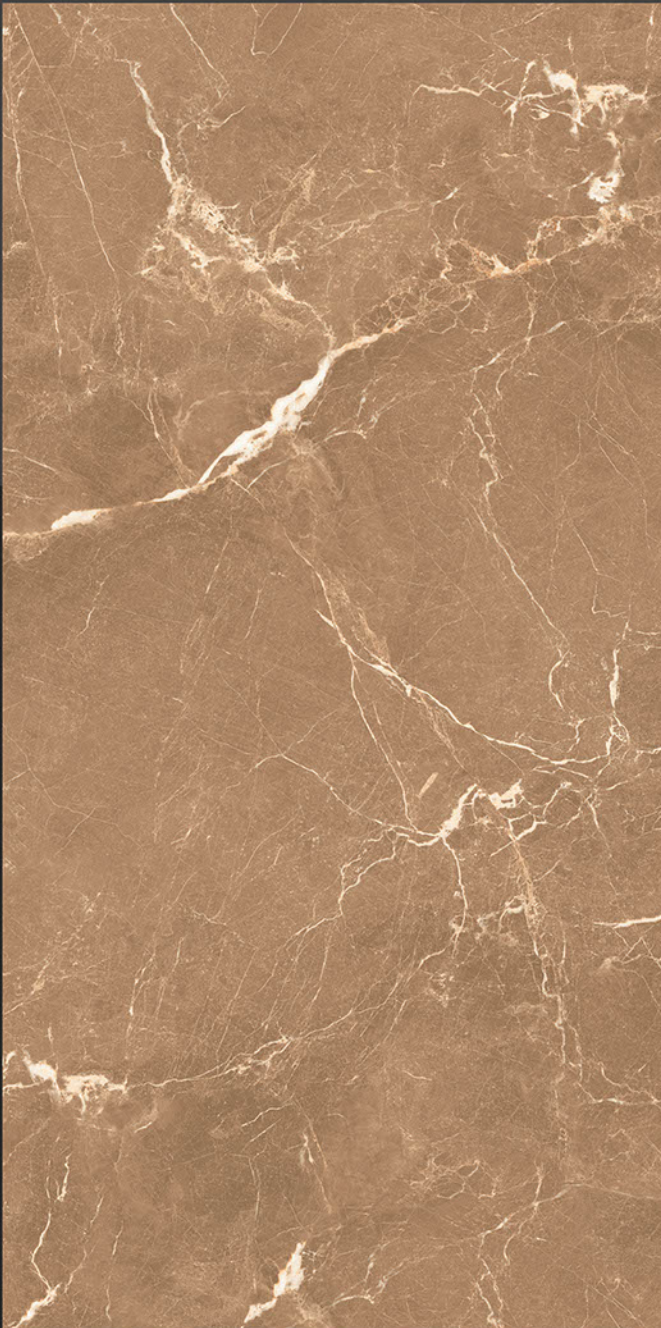

Easy to
Clean

DESIGN SHOWN -
KASHMIR WHITE

Glossy
COLLECTION

REXTRON[®]
CERAMIC

600x1200mm
GLAZED VITRIFIED TILES

KIMBER BROWN

RANDOM FACES - 4

Low Water
Absorption