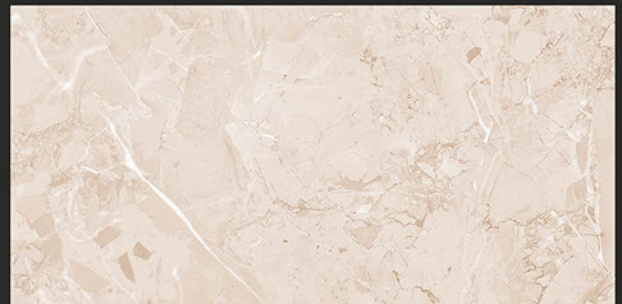

Glossy
COLLECTION

REXTRON®
CERAMIC

600x1200mm
GLAZED VITRIFIED TILES

EARTH CREMA

RANDOM FACES - 3

Low Water
Absorption

Frost
Resistant

Chemical
Resistant

Stain
Resistance

Zero
Maintenance

Easy to
Clean