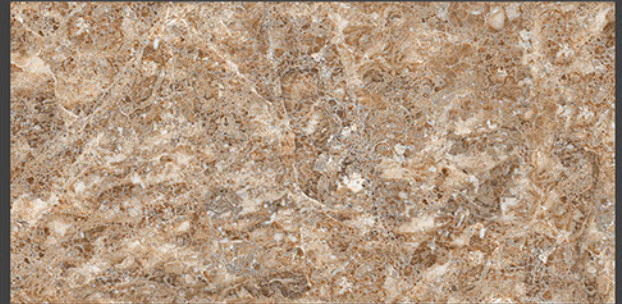

Chemical
Resistant

Stain
Resistance

Zero
Maintenance

Easy to
Clean

Glossy
COLLECTION

REXTRON[®]
CERAMIC

600x1200mm
GLAZED VITRIFIED TILES

EMPREDOR HONEY GOLD