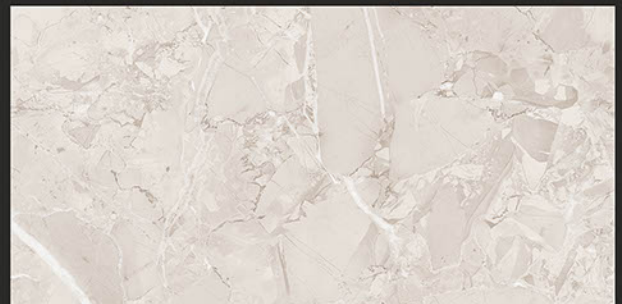

Glossy
COLLECTION

REXTRON®
CERAMIC

600x1200mm
GLAZED VITRIFIED TILES

EARTH MARFIL

RANDOM FACES - 3

Low Water
Absorption

Frost
Resistant

Chemical
Resistant

Stain
Resistance

Zero
Maintenance

Easy to
Clean