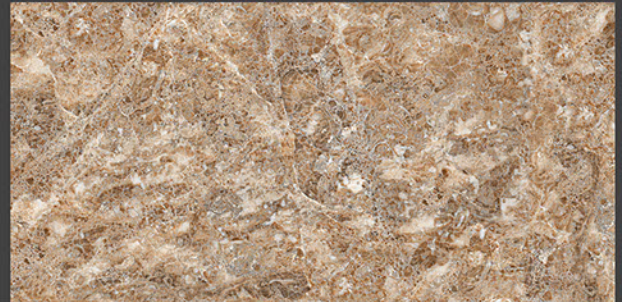

Chemical
Resistant

Stain
Resistance

Zero
Maintenance

Easy to
Clean

Glossy
COLLECTION

REXTRON[®]
CERAMIC

600x1200mm
GLAZED VITRIFIED TILES

EMPREDOR HONEY GOLD