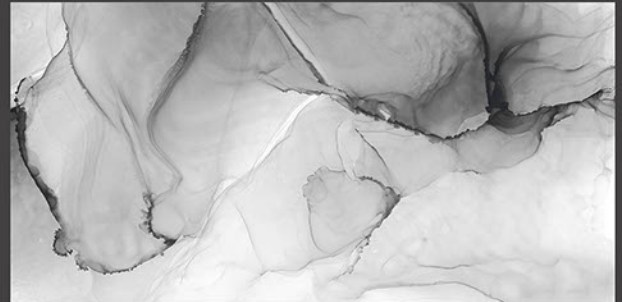

Stain
Resistance

Zero
Maintenance

Easy to
Clean

DESIGN SHOWN -
GRANDE GRAFITO

Glossy
COLLECTION

REXTRON[®]
CERAMIC

600x1200mm
GLAZED VITRIFIED TILES

GRANDE AVANA