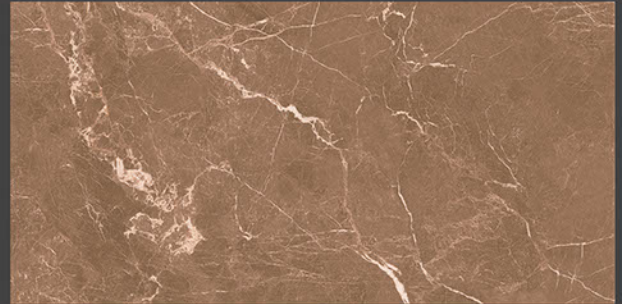

Glossy
COLLECTION

REXTRON®
CERAMIC

600x1200mm
GLAZED VITRIFIED TILES

KIMBER MOCHA

RANDOM FACES - 4

Low Water
Absorption

Frost
Resistant

Chemical
Resistant

Stain
Resistance

Zero
Maintenance

Easy to
Clean