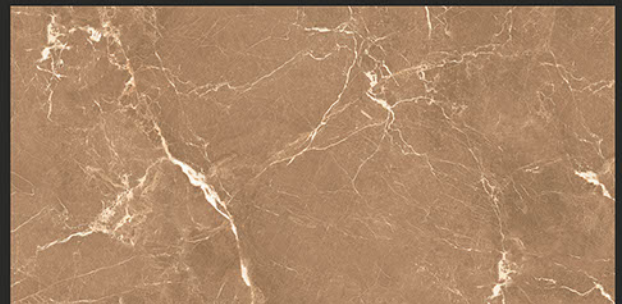

Easy to
Clean

DESIGN SHOWN -
KASHMIR WHITE

Glossy
COLLECTION

REXTRON[®]
CERAMIC

600x1200mm
GLAZED VITRIFIED TILES

KIMBER BROWN

RANDOM FACES - 4

Low Water
Absorption