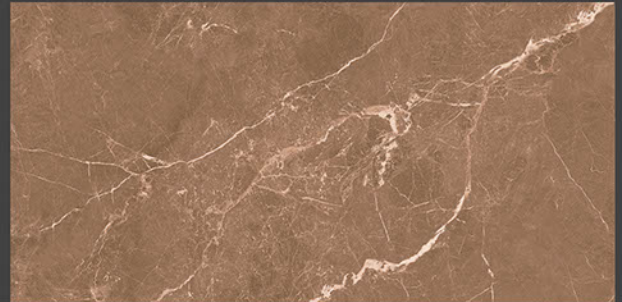

Glossy
COLLECTION

REXTRON®
CERAMIC

600x1200mm
GLAZED VITRIFIED TILES

KIMBER MOCHA

RANDOM FACES - 4

Low Water
Absorption

Frost
Resistant

Chemical
Resistant

Stain
Resistance

Zero
Maintenance

Easy to
Clean