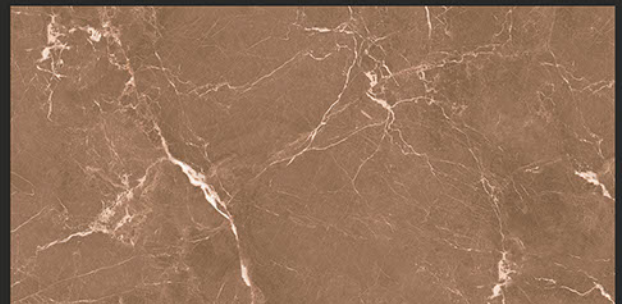

Glossy
COLLECTION

REXTRON®
CERAMIC

600x1200mm
GLAZED VITRIFIED TILES

KIMBER MOCHA

RANDOM FACES - 4

Low Water
Absorption

Frost
Resistant

Chemical
Resistant

Stain
Resistance

Zero
Maintenance

Easy to
Clean