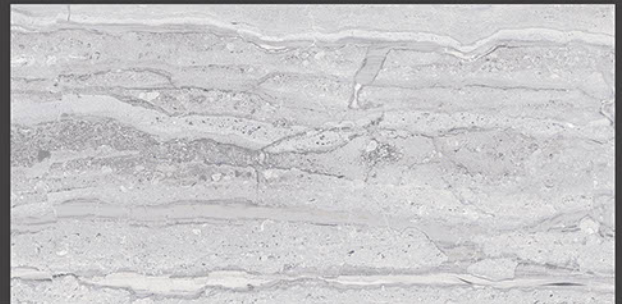

Stain
Resistance

Zero
Maintenance

Easy to
Clean

DESIGN SHOWN -
DAHINO BEIGE

Glossy
COLLECTION

REXTRON[®]
CERAMIC

600x1200mm
GLAZED VITRIFIED TILES

DYNA GRIS