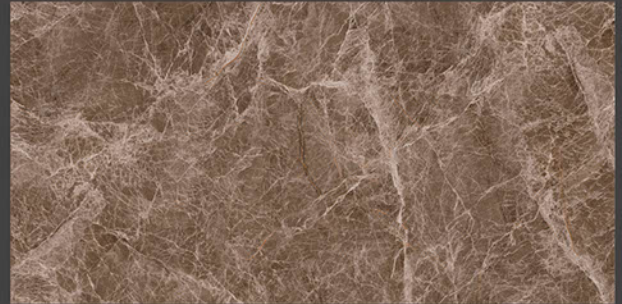

600x1200mm
GLAZED VITRIFIED TILES

EMPREDOR BROWN

RANDOM FACES - 4

Low Water
Absorption

Frost
Resistant

Chemical
Resistant

Stain
Resistance

Zero
Maintenance