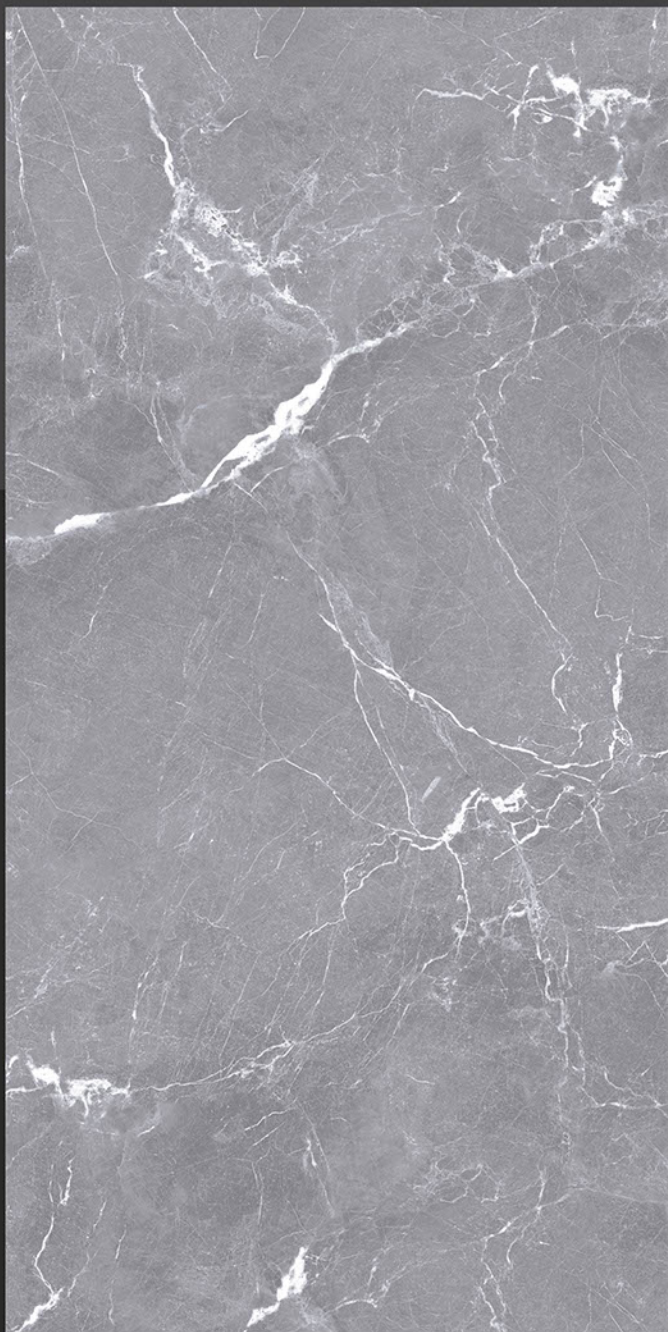

Glossy
COLLECTION

REXTRON®
CERAMIC

600x1200mm
GLAZED VITRIFIED TILES

KIMBER GRIS

RANDOM FACES - 4

Low Water
Absorption

Frost
Resistant

Chemical
Resistant

Stain
Resistance

Zero
Maintenance

Easy to
Clean