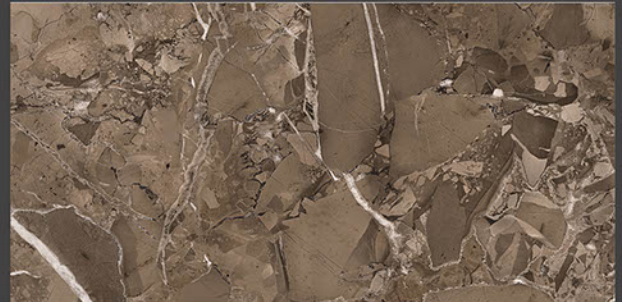

600x1200mm
GLAZED VITRIFIED TILES

EARTH BROWN

RANDOM FACES - 3

Low Water
Absorption

Frost
Resistant

Chemical
Resistant

Stain
Resistance

Zero
Maintenance