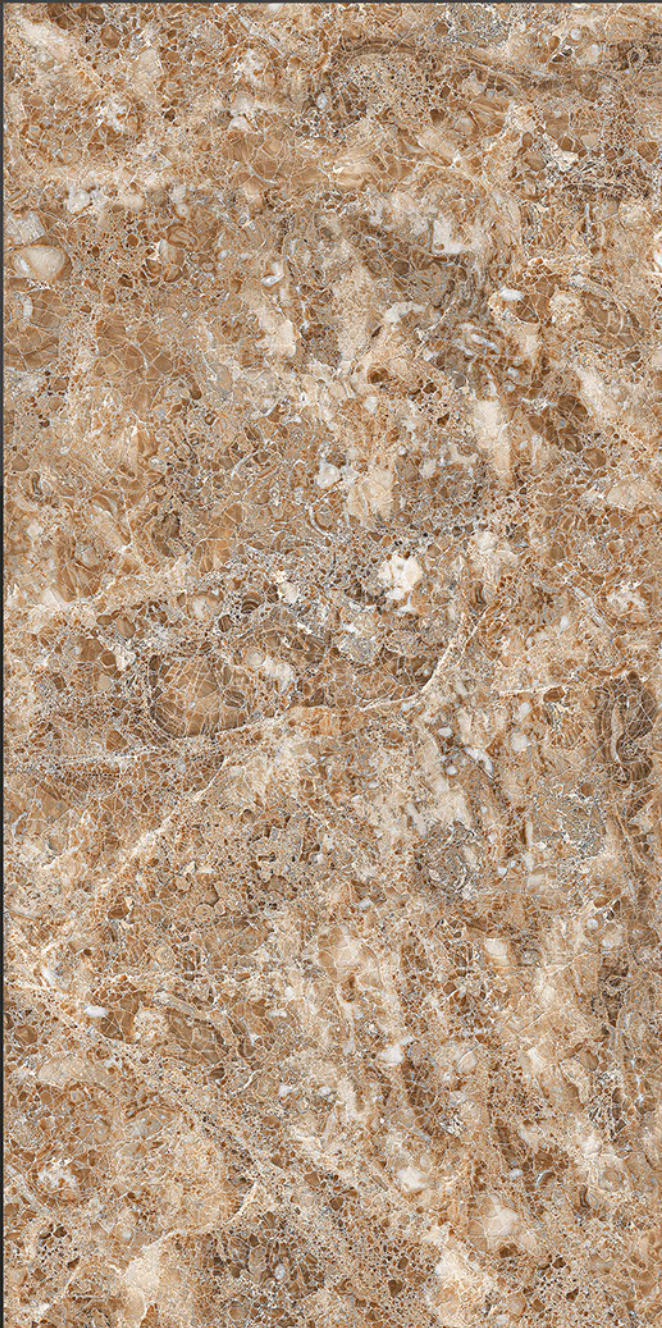

Chemical
Resistant

Stain
Resistance

Zero
Maintenance

Easy to
Clean

Glossy
COLLECTION

REXTRON[®]
CERAMIC

600x1200mm
GLAZED VITRIFIED TILES

EMPREDOR HONEY GOLD