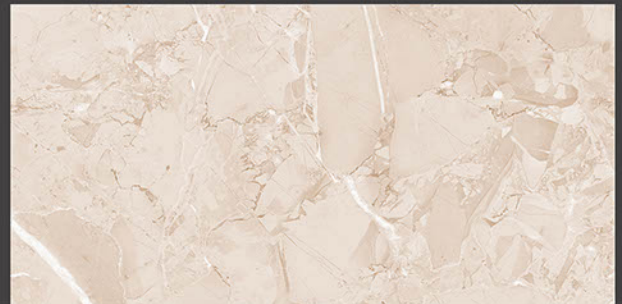

Glossy
COLLECTION

REXTRON®
CERAMIC

600x1200mm
GLAZED VITRIFIED TILES

EARTH CREMA

RANDOM FACES - 3

Low Water
Absorption

Frost
Resistant

Chemical
Resistant

Stain
Resistance

Zero
Maintenance

Easy to
Clean