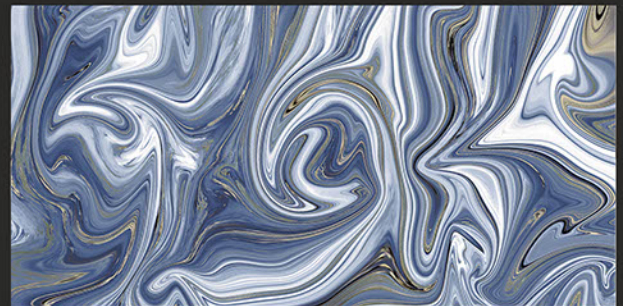

Stain
Resistance

Zero
Maintenance

Easy to
Clean

DESIGN SHOWN -
VEGAS NATURAL

Glossy
COLLECTION

REXTRON[®]
CERAMIC

600x1200mm
GLAZED VITRIFIED TILES

VIBES BLUE