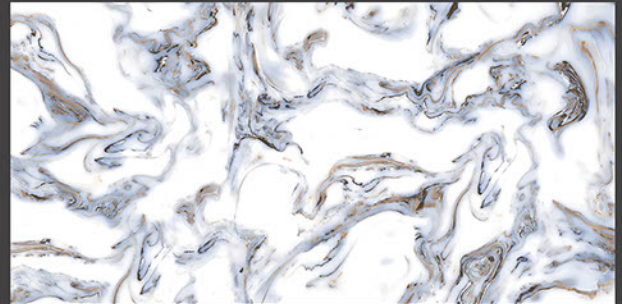

Glossy
COLLECTION

REXTRON®
CERAMIC

600x1200mm
GLAZED VITRIFIED TILES

BURBERRY BLUE

RANDOM FACES - 3

Low Water
Absorption

Frost
Resistant

Chemical
Resistant

Stain
Resistance

Zero
Maintenance

Easy to
Clean