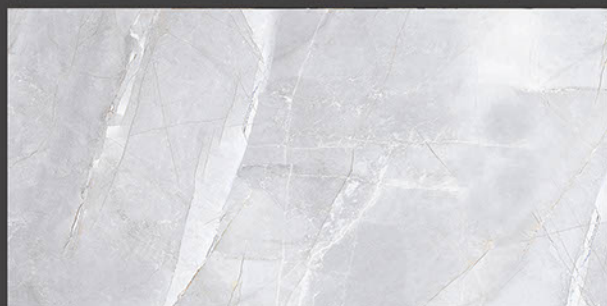

Easy to
Clean

DESIGN SHOWN -
SUFYAN KOTA

Glossy
COLLECTION

REXTRON[®]
CERAMIC

600x1200mm
GLAZED VITRIFIED TILES

THUNDER BIANCO

RANDOM FACES - 3

Low Water
Absorption