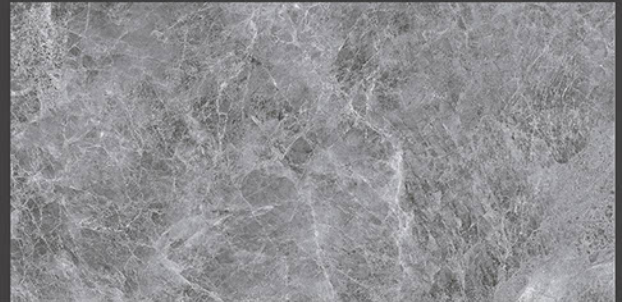

Stain
Resistance

Zero
Maintenance

Easy to
Clean

Glossy
COLLECTION

REXTRON[®]
CERAMIC

600x1200mm
GLAZED VITRIFIED TILES

ATERRA GREY

RANDOM FACES -4