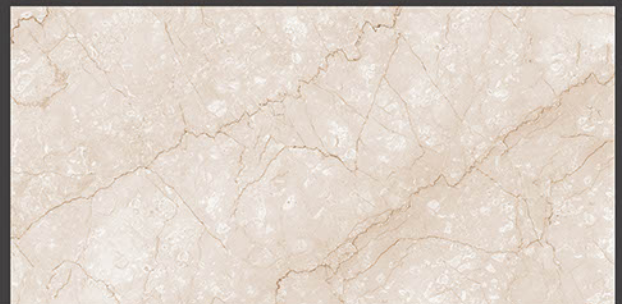

Glossy
COLLECTION

REXTRON®
CERAMIC

600x1200mm
GLAZED VITRIFIED TILES

BOTTOCHINO CLASSIC BEIGE

RANDOM FACES - 3

Low Water
Absorption

Frost
Resistant

Chemical
Resistant

Stain
Resistance

Zero
Maintenance

Easy to
Clean