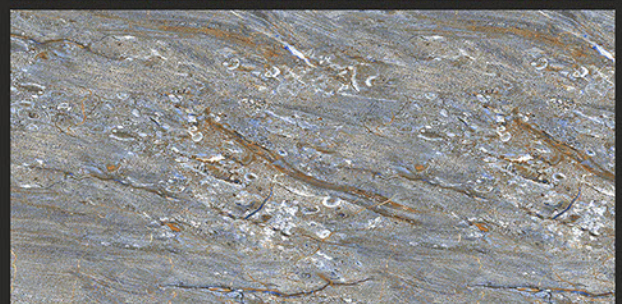

Glossy
COLLECTION

REXTRON®
CERAMIC

600x1200mm
GLAZED VITRIFIED TILES

STANZA AZUL

RANDOM FACES - 4

Low Water
Absorption

Frost
Resistant

Chemical
Resistant

Stain
Resistance

Zero
Maintenance

Easy to
Clean