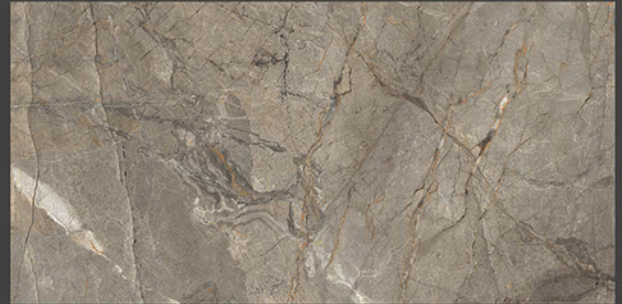

Glossy
COLLECTION

REXTRON®
CERAMIC

600x1200mm
GLAZED VITRIFIED TILES

VEGAS NATURAL

RANDOM FACES - 4

Low Water
Absorption

Frost
Resistant

Chemical
Resistant

Stain
Resistance

Zero
Maintenance

Easy to
Clean