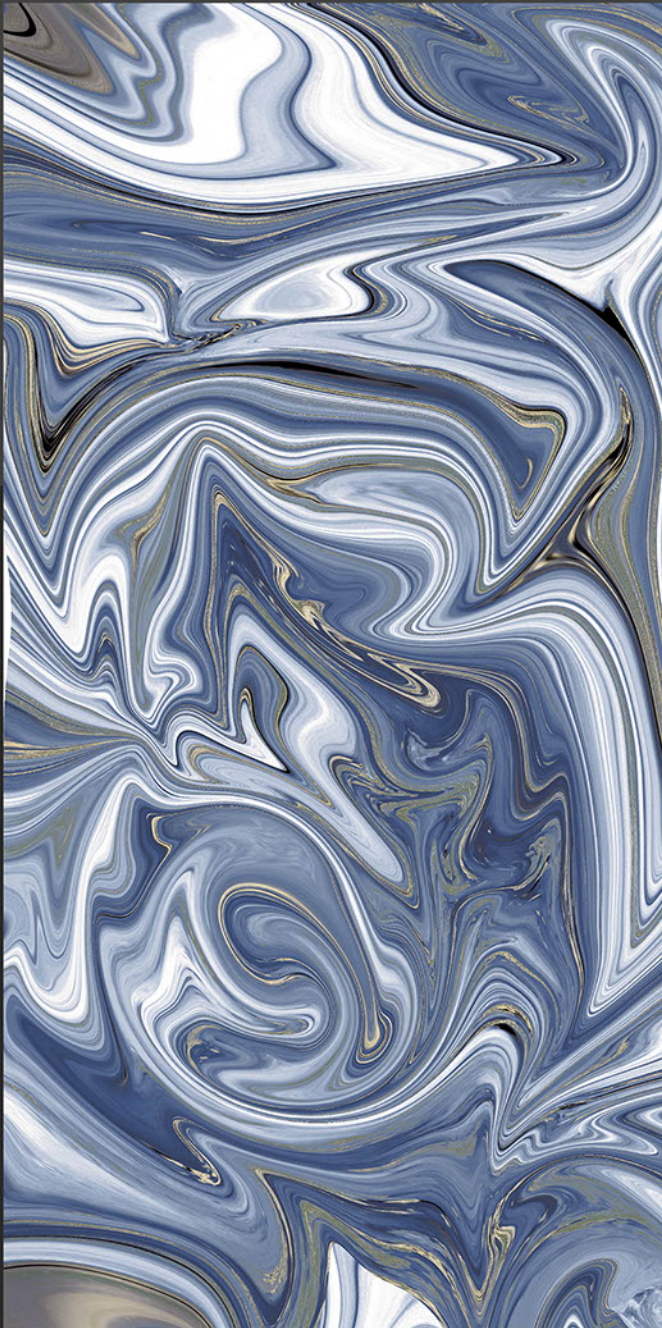

Stain
Resistance

Zero
Maintenance

Easy to
Clean

DESIGN SHOWN -
VEGAS NATURAL

Glossy
COLLECTION

REXTRON[®]
CERAMIC

600x1200mm
GLAZED VITRIFIED TILES

VIBES BLUE