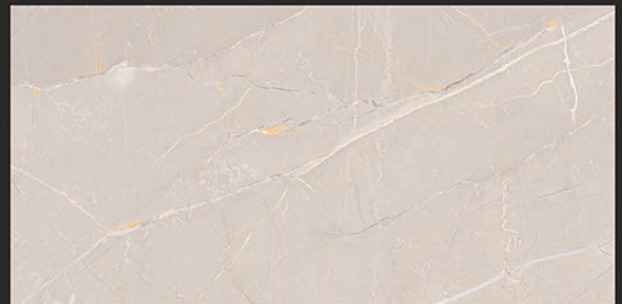

DESIGN SHOWN -
ARMANI BEIGE

Glossy
COLLECTION

REXTRON[®]
CERAMIC

600x1200mm
GLAZED VITRIFIED TILES

ARMANI BEIGE

RANDOM FACES -4

Low Water
Absorption

Frost
Resistant