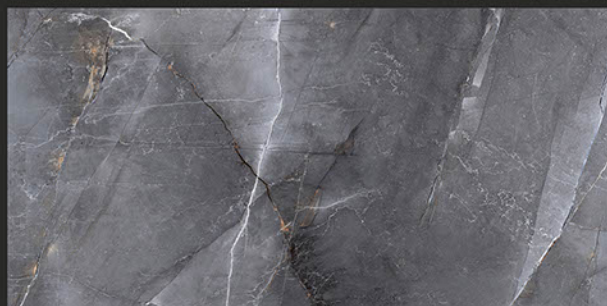

Glossy
COLLECTION

REXTRON®
CERAMIC

600x1200mm
GLAZED VITRIFIED TILES

THUNDER GRAFITO

RANDOM FACES - 3

Low Water
Absorption

Frost
Resistant

Chemical
Resistant

Stain
Resistance

Zero
Maintenance

Easy to
Clean