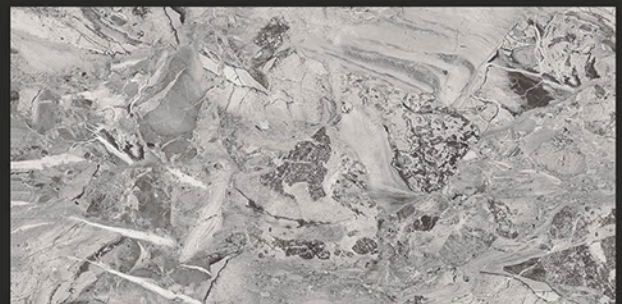

Zero
Maintenance

Easy to
Clean

DESIGN SHOWN -
STARK ONICI

Glossy
COLLECTION

REXTRON[®]
CERAMIC

600x1200mm
GLAZED VITRIFIED TILES

STREAMLINE GREY

RANDOM FACES - 5