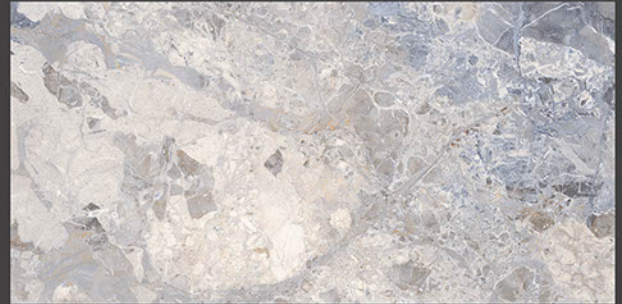

Stain
Resistance

Zero
Maintenance

Easy to
Clean

DESIGN SHOWN -
BRECCIA CREMA

Glossy
COLLECTION

REXTRON[®]
CERAMIC

600x1200mm
GLAZED VITRIFIED TILES

BRECCIA DELIGHT