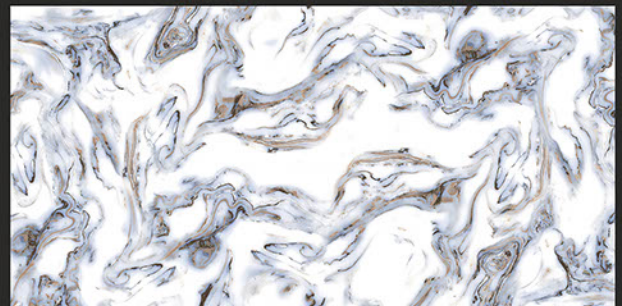

Zero
Maintenance

Easy to
Clean

DESIGN SHOWN -
BRECCIA

Glossy
COLLECTION

REXTRON[®]
CERAMIC

600x1200mm
GLAZED VITRIFIED TILES

BURBERRY BLUE

RANDOM FACES - 3