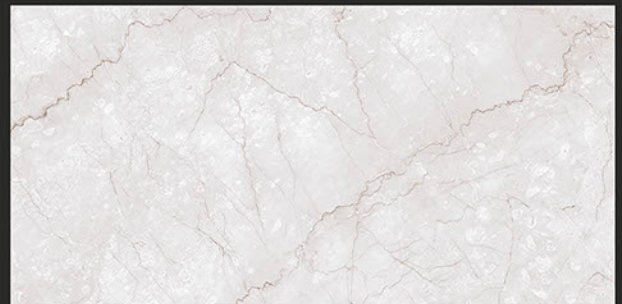

Glossy
COLLECTION

REXTRON®
CERAMIC

600x1200mm
GLAZED VITRIFIED TILES

BOTTOCHINO CLASSIC GRIS

RANDOM FACES - 3

Low Water
Absorption

Frost
Resistant

Chemical
Resistant

Stain
Resistance

Zero
Maintenance

Easy to
Clean