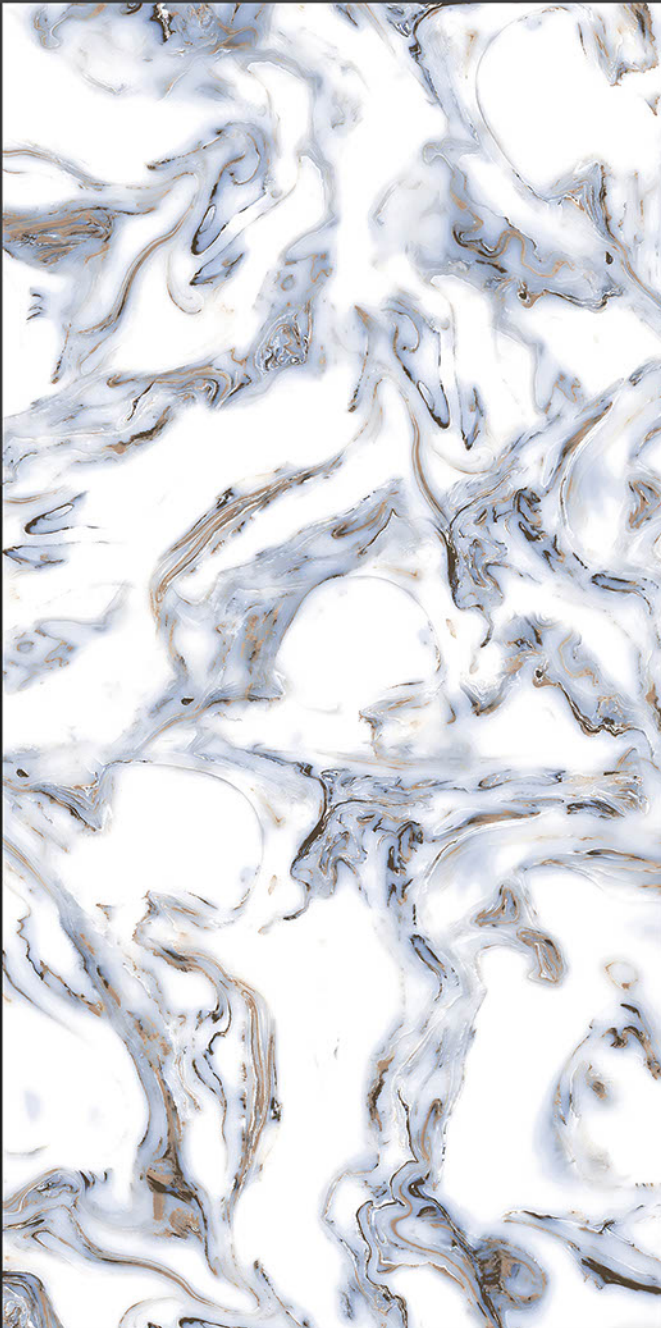

Glossy
COLLECTION

REXTRON®
CERAMIC

600x1200mm
GLAZED VITRIFIED TILES

BURBERRY BLUE

RANDOM FACES - 3

Low Water
Absorption

Frost
Resistant

Chemical
Resistant

Stain
Resistance

Zero
Maintenance

Easy to
Clean