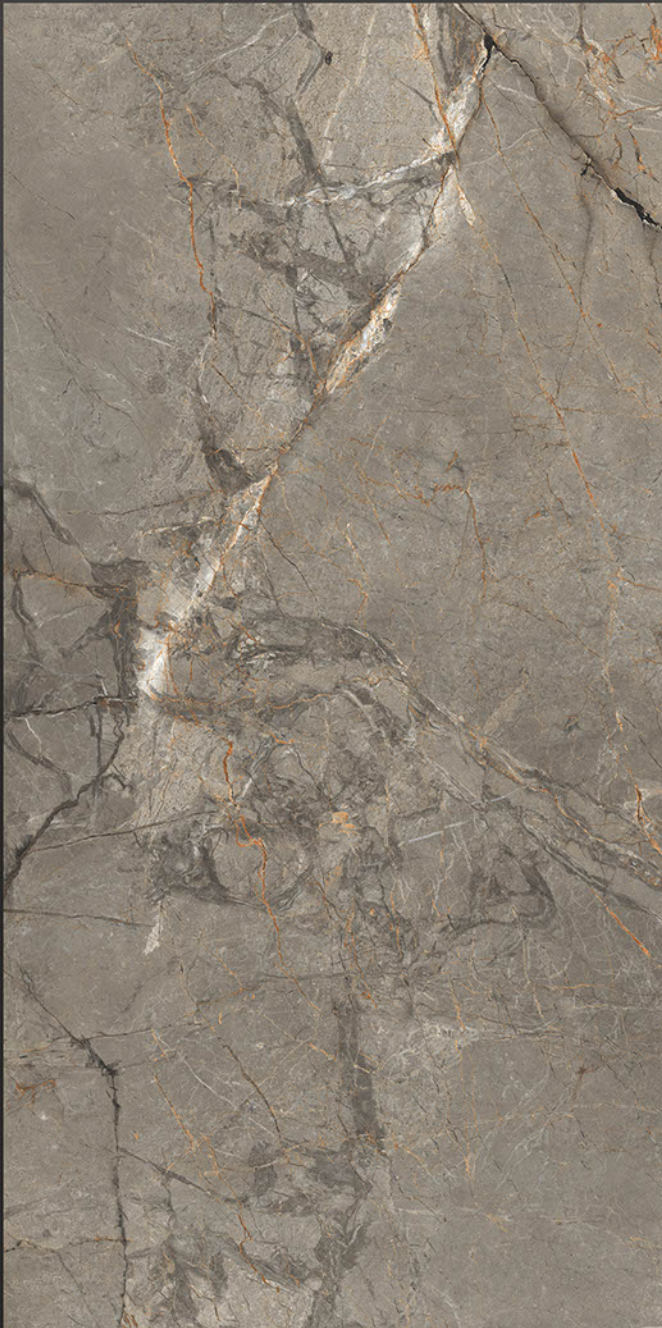

Glossy
COLLECTION

REXTRON®
CERAMIC

600x1200mm
GLAZED VITRIFIED TILES

VEGAS NATURAL

RANDOM FACES - 4

Low Water
Absorption

Frost
Resistant

Chemical
Resistant

Stain
Resistance

Zero
Maintenance

Easy to
Clean