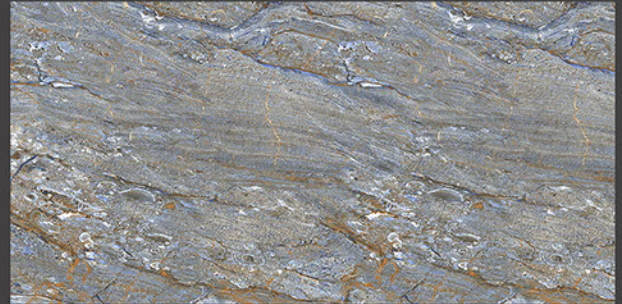

Glossy
COLLECTION

REXTRON®
CERAMIC

600x1200mm
GLAZED VITRIFIED TILES

STANZA AZUL

RANDOM FACES - 4

Low Water
Absorption

Frost
Resistant

Chemical
Resistant

Stain
Resistance

Zero
Maintenance

Easy to
Clean