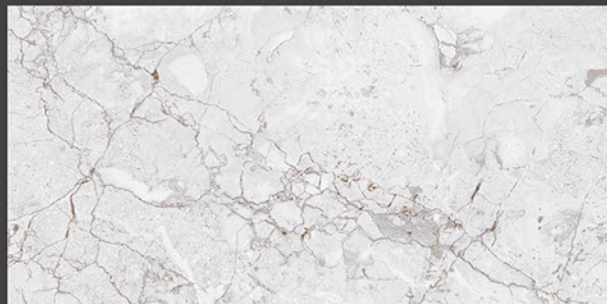

Stain
Resistance

Zero
Maintenance

Easy to
Clean

DESIGN SHOWN -
BRECCIA AURORA

Glossy
COLLECTION

REXTRON[®]
CERAMIC

600x1200mm
GLAZED VITRIFIED TILES

BRECCIA GRIS