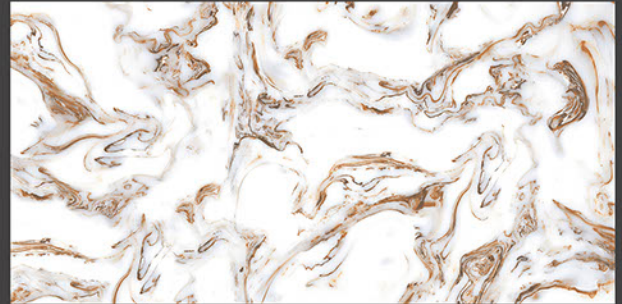

Glossy
COLLECTION

REXTRON®
CERAMIC

600x1200mm
GLAZED VITRIFIED TILES

BURBERRY BROWN

RANDOM FACES - 3

Low Water
Absorption

Frost
Resistant

Chemical
Resistant

Stain
Resistance

Zero
Maintenance

Easy to
Clean