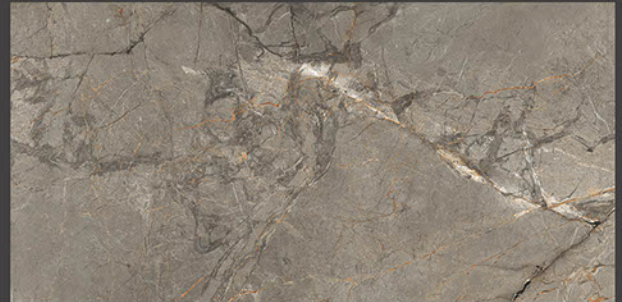

Glossy
COLLECTION

REXTRON®
CERAMIC

600x1200mm
GLAZED VITRIFIED TILES

VEGAS NATURAL

RANDOM FACES - 4

Low Water
Absorption

Frost
Resistant

Chemical
Resistant

Stain
Resistance

Zero
Maintenance

Easy to
Clean