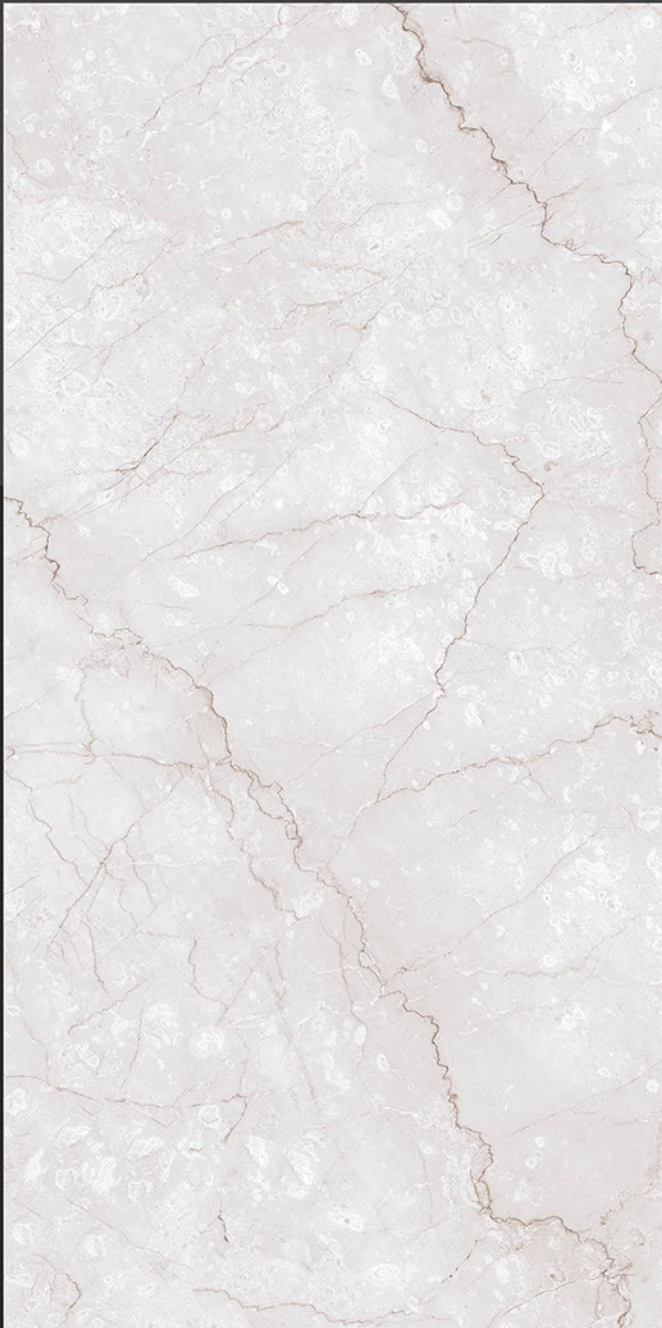

Glossy
COLLECTION

REXTRON®
CERAMIC

600x1200mm
GLAZED VITRIFIED TILES

BOTTOCHINO CLASSIC GRIS

RANDOM FACES - 3

Low Water
Absorption

Frost
Resistant

Chemical
Resistant

Stain
Resistance

Zero
Maintenance

Easy to
Clean