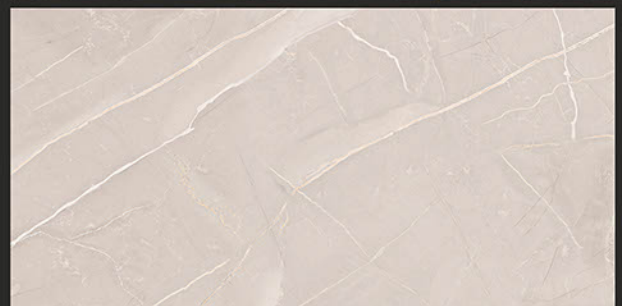

Glossy
COLLECTION

REXTRON®
CERAMIC

600x1200mm
GLAZED VITRIFIED TILES

ARMANI BEIGE

RANDOM FACES -4

Low Water
Absorption

Frost
Resistant

Chemical
Resistant

Stain
Resistance

Zero
Maintenance

Easy to
Clean