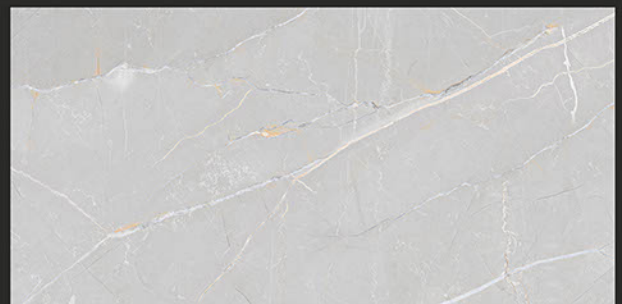

Chemical
Resistant

Stain
Resistance

Zero
Maintenance

Easy to
Clean

Glossy
COLLECTION

REXTRON[®]
CERAMIC

600x1200mm
GLAZED VITRIFIED TILES

ARMANI BIANCO