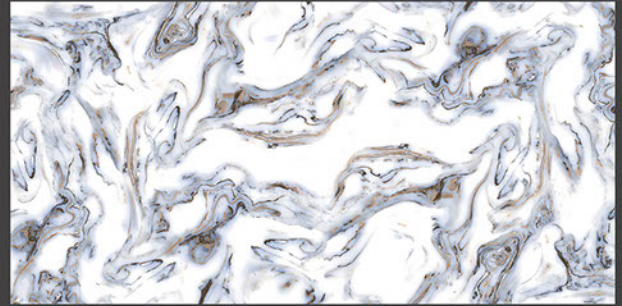

Glossy
COLLECTION

REXTRON®
CERAMIC

600x1200mm
GLAZED VITRIFIED TILES

BURBERRY BLUE

RANDOM FACES - 3

Low Water
Absorption

Frost
Resistant

Chemical
Resistant

Stain
Resistance

Zero
Maintenance

Easy to
Clean