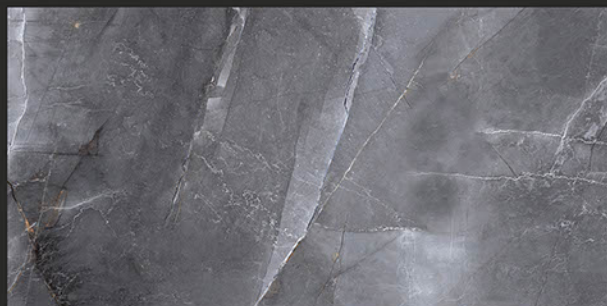

Glossy
COLLECTION

REXTRON®
CERAMIC

600x1200mm
GLAZED VITRIFIED TILES

THUNDER GRAFITO

RANDOM FACES - 3

Low Water
Absorption

Frost
Resistant

Chemical
Resistant

Stain
Resistance

Zero
Maintenance

Easy to
Clean