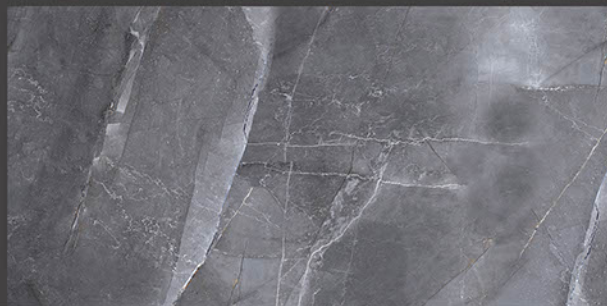

Glossy
COLLECTION

REXTRON®
CERAMIC

600x1200mm
GLAZED VITRIFIED TILES

THUNDER GRAFITO

RANDOM FACES - 3

Low Water
Absorption

Frost
Resistant

Chemical
Resistant

Stain
Resistance

Zero
Maintenance

Easy to
Clean