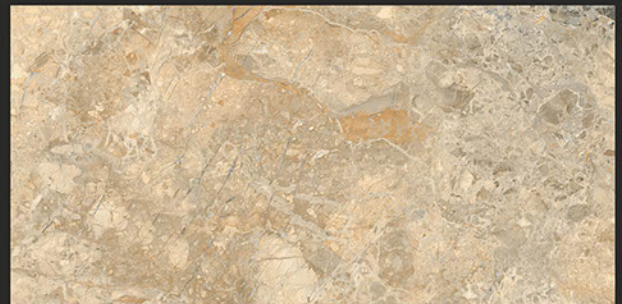

Glossy
COLLECTION

REXTRON®
CERAMIC

600x1200mm
GLAZED VITRIFIED TILES

BRECCIA AURORA

RANDOM FACES - 4

Low Water
Absorption

Frost
Resistant

Chemical
Resistant

Stain
Resistance

Zero
Maintenance

Easy to
Clean