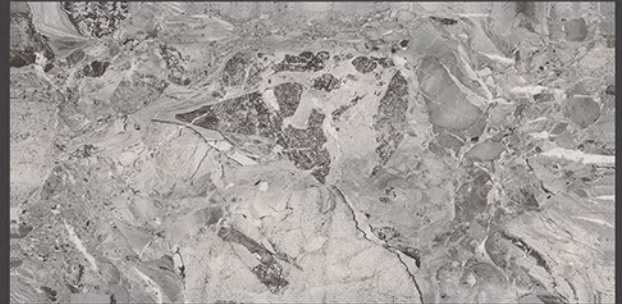

Zero
Maintenance

Easy to
Clean

DESIGN SHOWN -
STARK ONICI

Glossy
COLLECTION

REXTRON[®]
CERAMIC

600x1200mm
GLAZED VITRIFIED TILES

STREAMLINE GREY

RANDOM FACES - 5