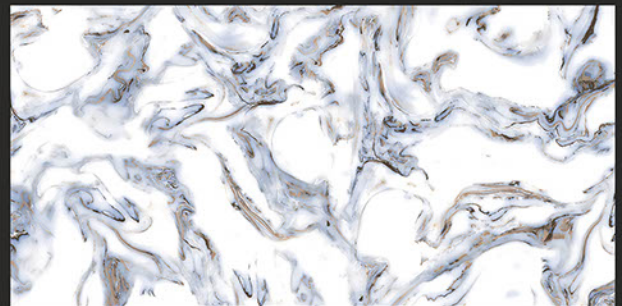

Zero
Maintenance

Easy to
Clean

DESIGN SHOWN -
BRECCIA

Glossy
COLLECTION

REXTRON[®]
CERAMIC

600x1200mm
GLAZED VITRIFIED TILES

BURBERRY BLUE

RANDOM FACES - 3