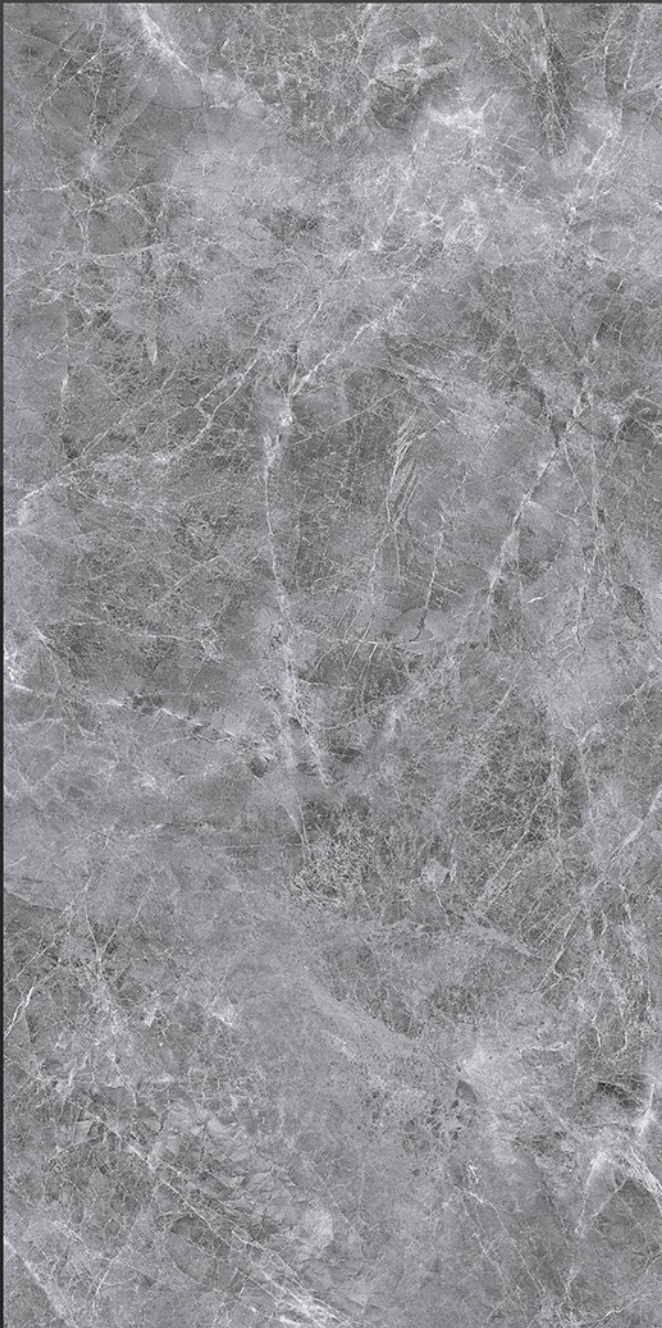

Stain
Resistance

Zero
Maintenance

Easy to
Clean

Glossy
COLLECTION

REXTRON[®]
CERAMIC

600x1200mm
GLAZED VITRIFIED TILES

ATERRA GREY

RANDOM FACES -4