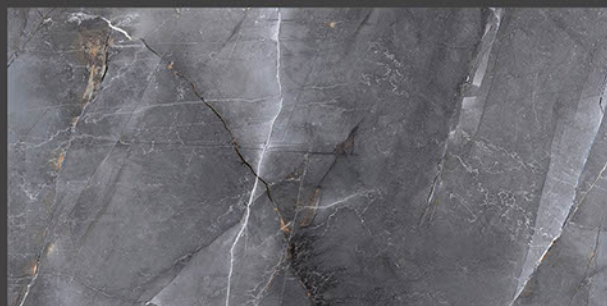

Glossy
COLLECTION

REXTRON®
CERAMIC

600x1200mm
GLAZED VITRIFIED TILES

THUNDER GRAFITO

RANDOM FACES - 3

Low Water
Absorption

Frost
Resistant

Chemical
Resistant

Stain
Resistance

Zero
Maintenance

Easy to
Clean