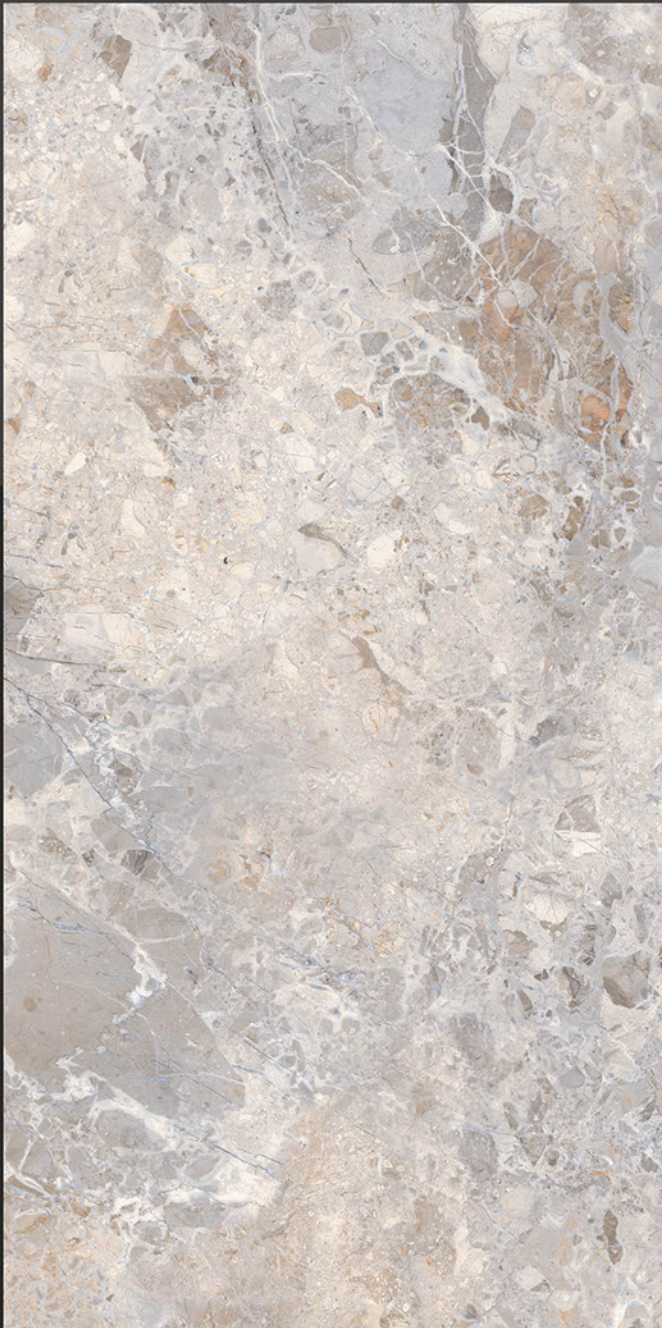

Stain
Resistance

Zero
Maintenance

Easy to
Clean

DESIGN SHOWN -
BRECCIA CREMA

Glossy
COLLECTION

REXTRON[®]
CERAMIC

600x1200mm
GLAZED VITRIFIED TILES

BRECCIA DELIGHT