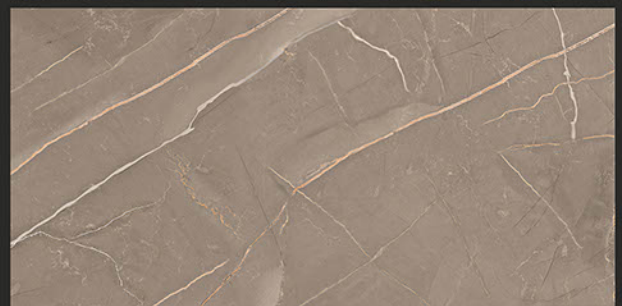

Glossy
COLLECTION

REXTRON®
CERAMIC

600x1200mm
GLAZED VITRIFIED TILES

ARMANI BRONZE

RANDOM FACES -4

Low Water
Absorption

Frost
Resistant

Chemical
Resistant

Stain
Resistance

Zero
Maintenance

Easy to
Clean