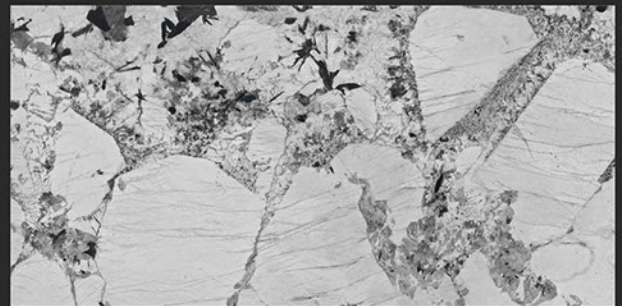

Glossy
COLLECTION

REXTRON®
CERAMIC

600x1200mm
GLAZED VITRIFIED TILES

ANATONIA GRIS

RANDOM FACES - 4

Low Water
Absorption

Frost
Resistant

Chemical
Resistant

Stain
Resistance

Zero
Maintenance

Easy to
Clean