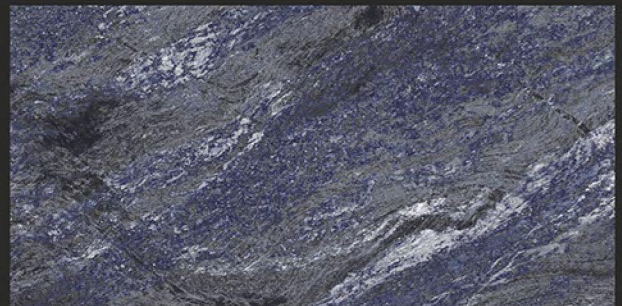

Glossy
COLLECTION

REXTRON®
CERAMIC

600x1200mm
GLAZED VITRIFIED TILES

MEXICO BLUE

RANDOM FACES - 2

Low Water
Absorption

Frost
Resistant

Chemical
Resistant

Stain
Resistance

Zero
Maintenance

Easy to
Clean