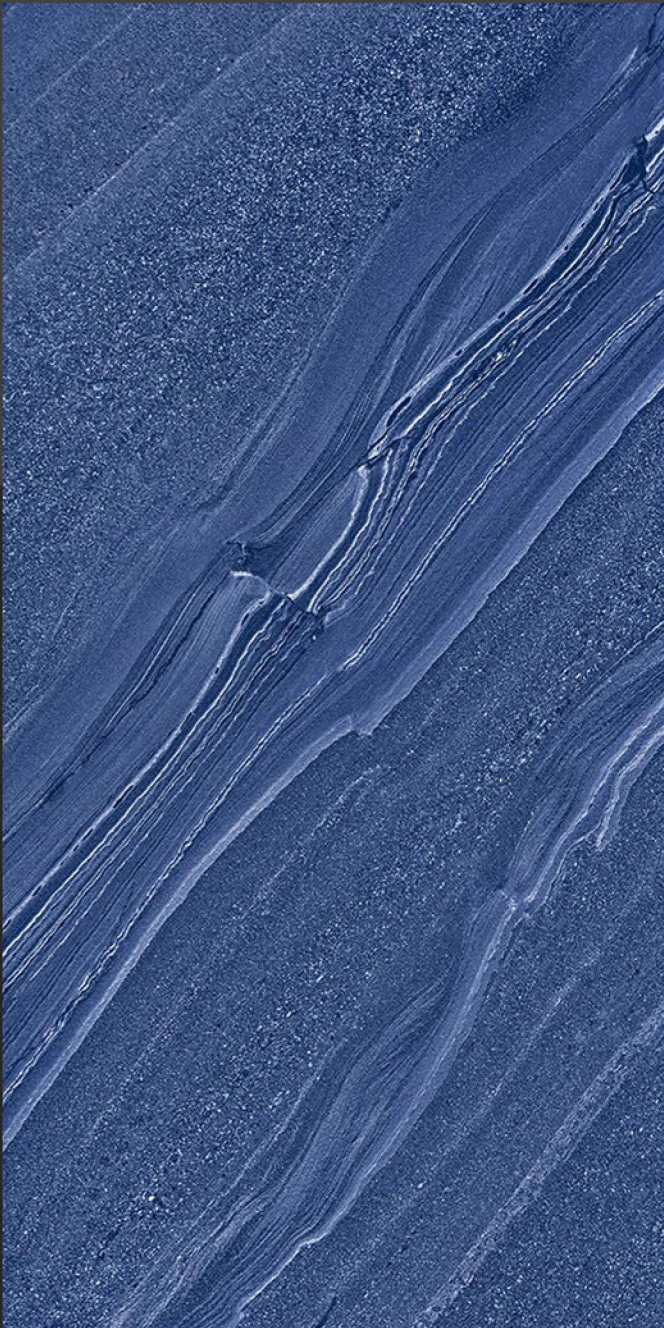

Glossy
COLLECTION

REXTRON®
CERAMIC

600x1200mm
GLAZED VITRIFIED TILES

MEVRIC BLUE

RANDOM FACES - 3

Low Water
Absorption

Frost
Resistant

Chemical
Resistant

Stain
Resistance

Zero
Maintenance

Easy to
Clean