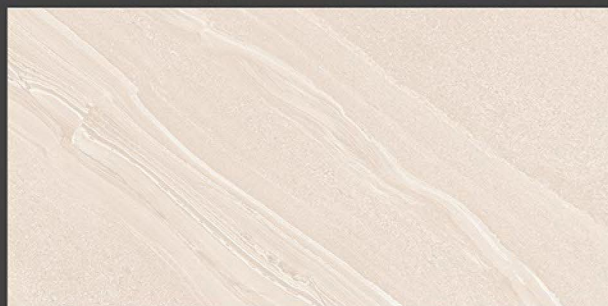

Glossy
COLLECTION

REXTRON®
CERAMIC

600x1200mm
GLAZED VITRIFIED TILES

MEVRIC CREMA

RANDOM FACES - 3

Low Water
Absorption

Frost
Resistant

Chemical
Resistant

Stain
Resistance

Zero
Maintenance

Easy to
Clean