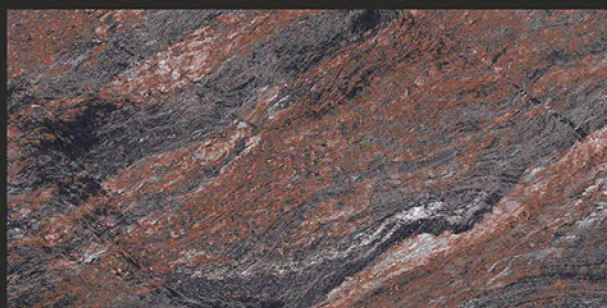

Glossy
COLLECTION

REXTRON®
CERAMIC

600x1200mm
GLAZED VITRIFIED TILES

MEXICO BROWN

RANDOM FACES - 2

Low Water
Absorption

Frost
Resistant

Chemical
Resistant

Stain
Resistance

Zero
Maintenance

Easy to
Clean