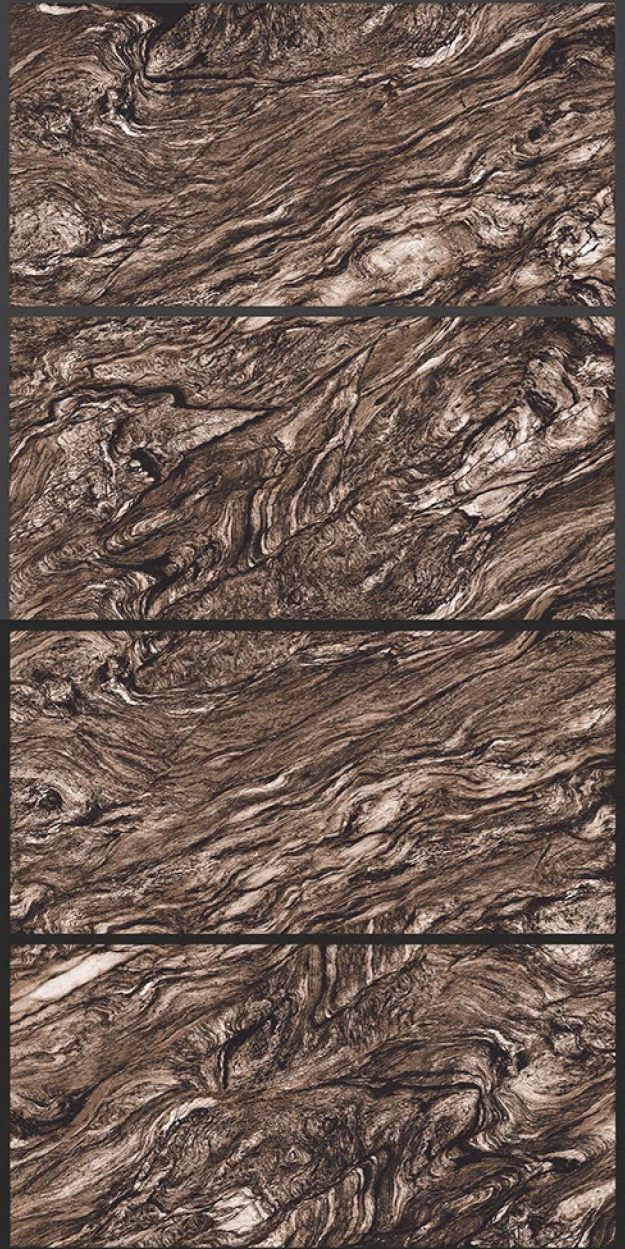

Glossy
COLLECTION

REXTRON®
CERAMIC

600x1200mm
GLAZED VITRIFIED TILES

MORRIS BROWN

RANDOM FACES - 4

Low Water
Absorption

Frost
Resistant

Chemical
Resistant

Stain
Resistance

Zero
Maintenance

Easy to
Clean