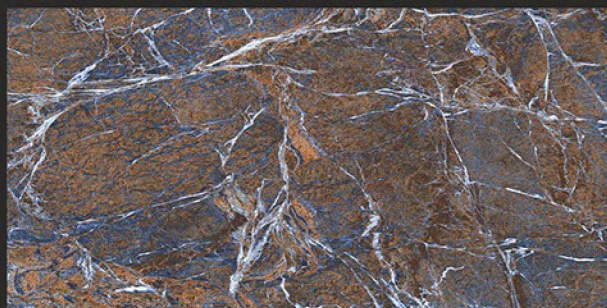

Glossy
COLLECTION

REXTRON®
CERAMIC

600x1200mm
GLAZED VITRIFIED TILES

BOLONIA AZUL

RANDOM FACES - 3

Low Water
Absorption

Frost
Resistant

Chemical
Resistant

Stain
Resistance

Zero
Maintenance

Easy to
Clean