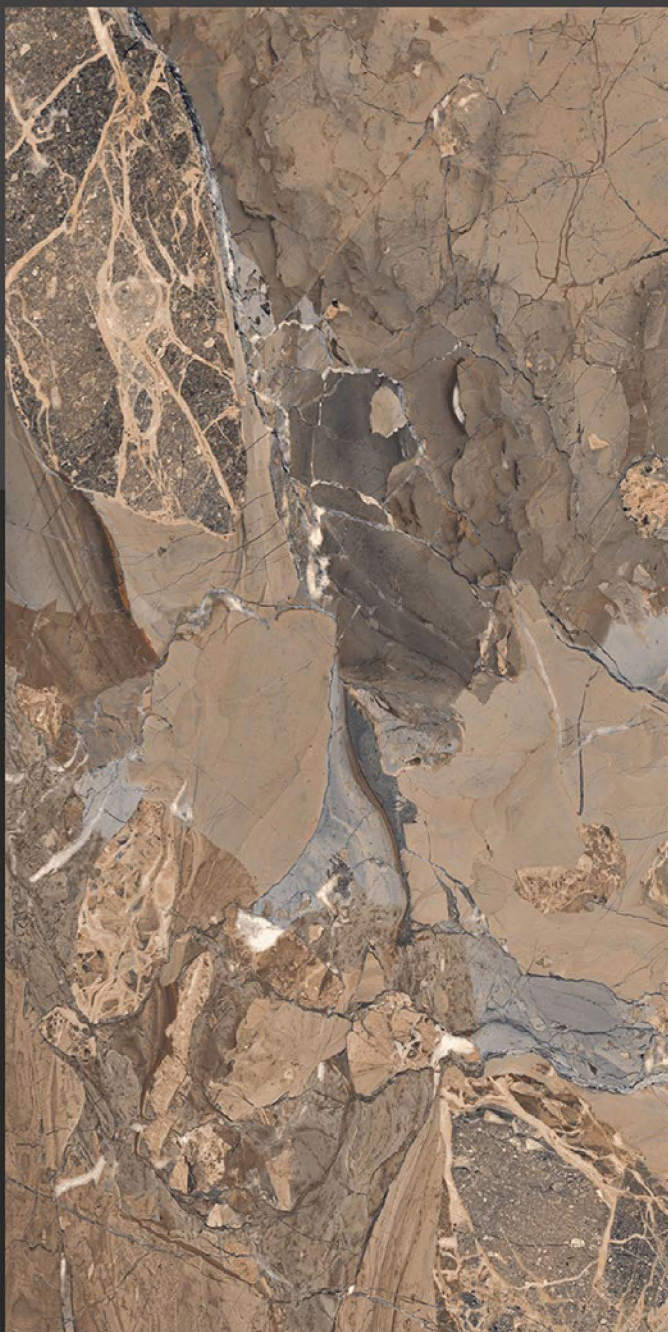

Glossy
COLLECTION

REXTRON®
CERAMIC

600x1200mm
GLAZED VITRIFIED TILES

RUDOLF BROWN

RANDOM FACES - 4

Low Water
Absorption

Frost
Resistant

Chemical
Resistant

Stain
Resistance

Zero
Maintenance

Easy to
Clean