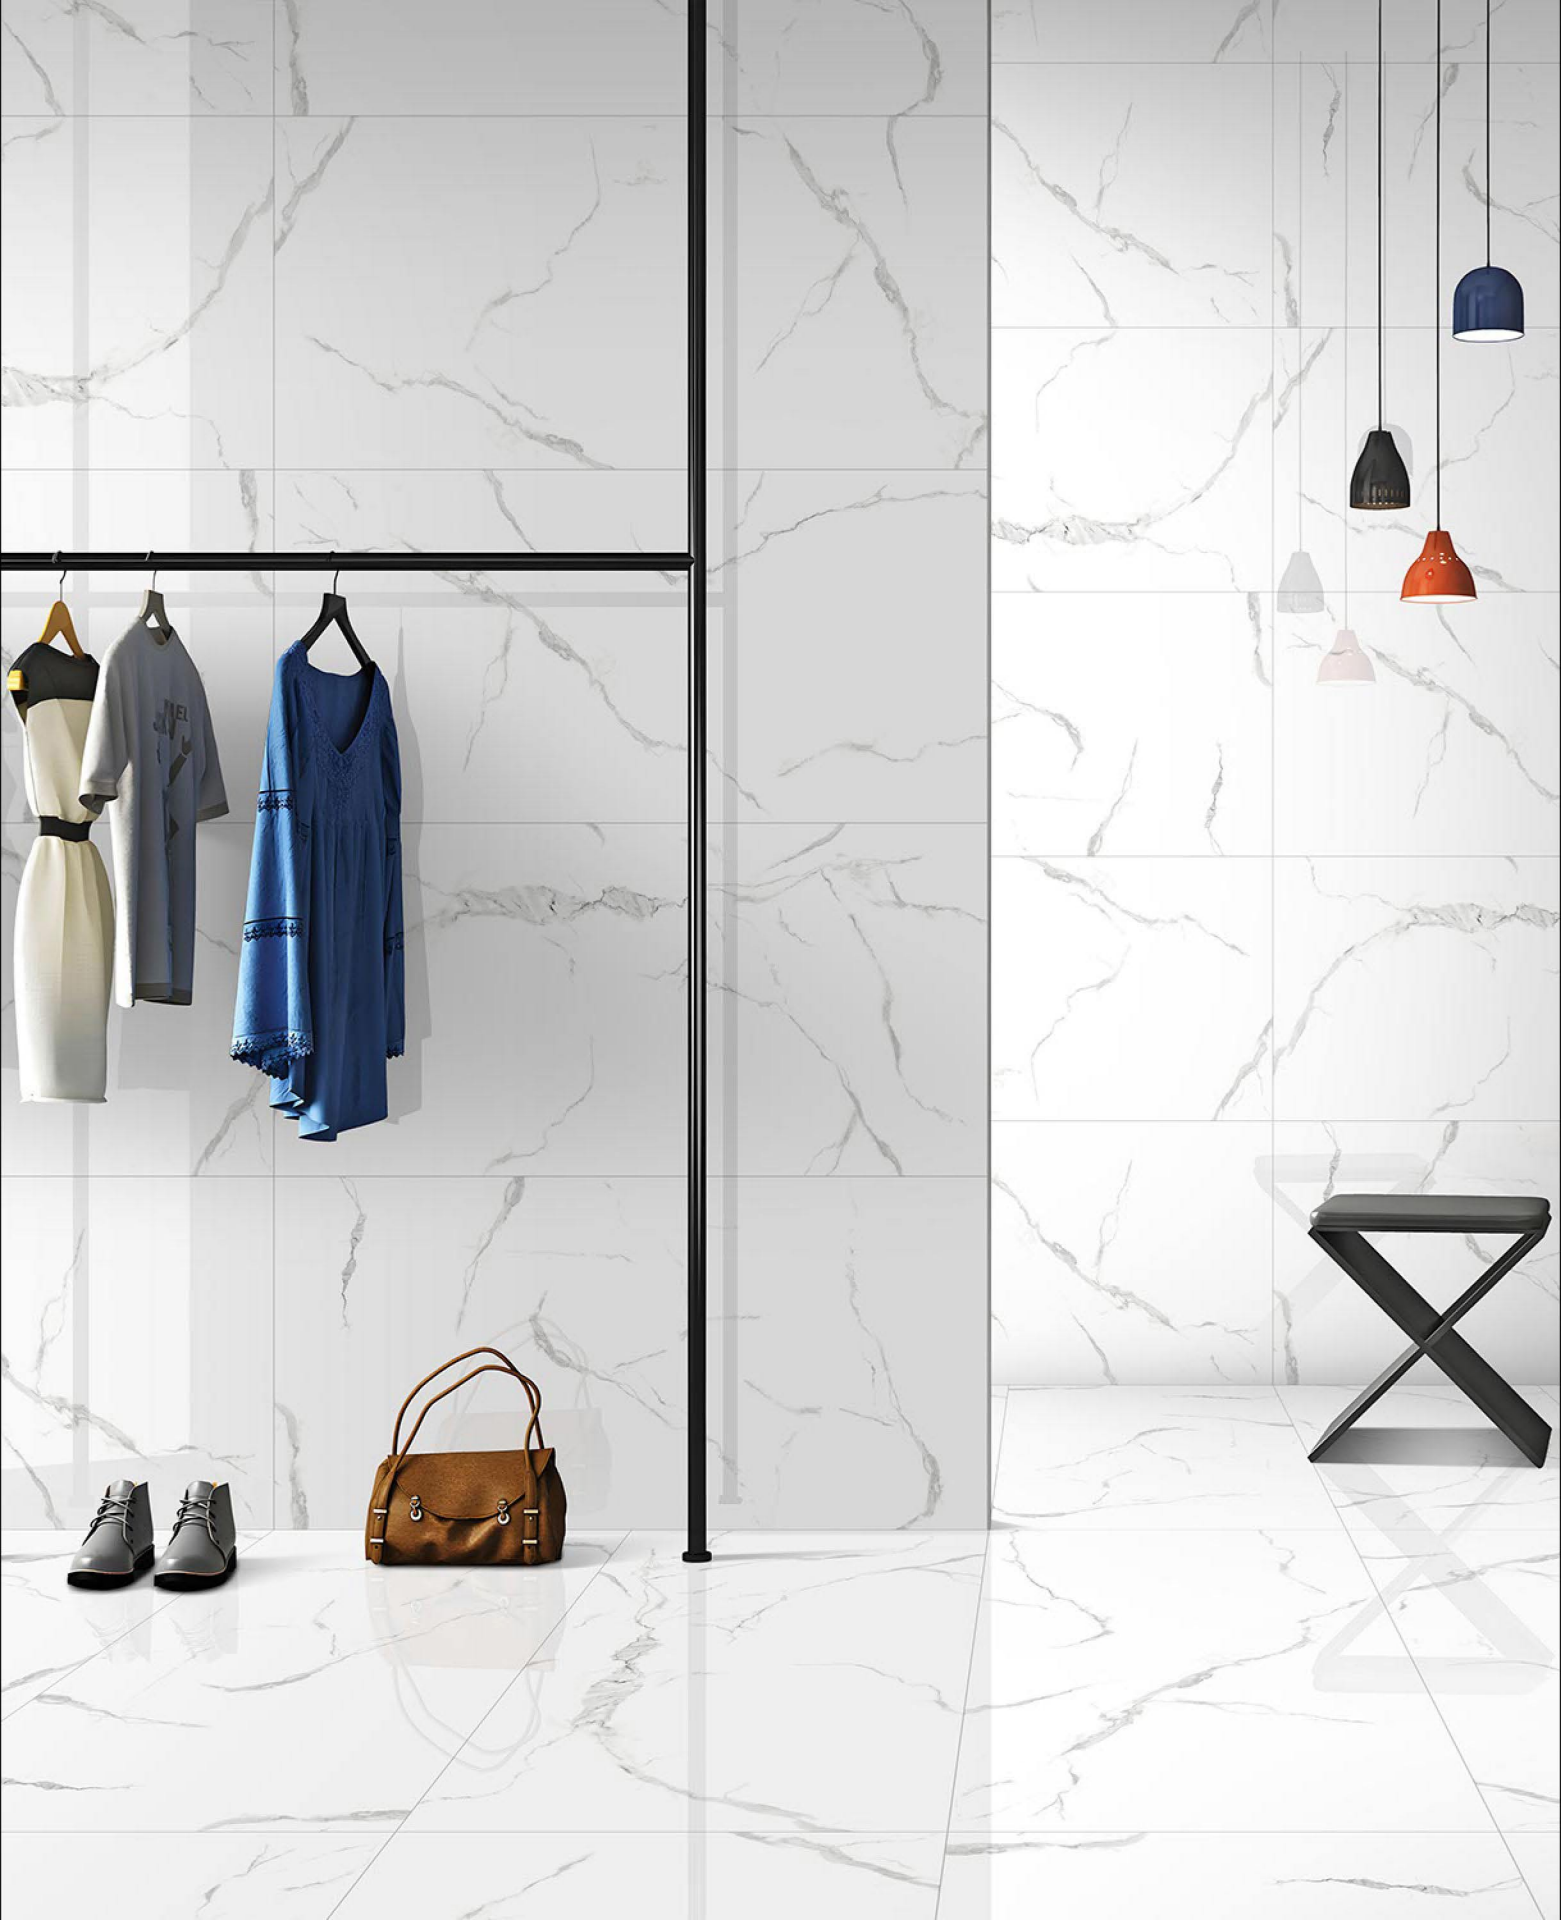

Stain  
Resistance

Zero  
Maintenance

Easy to  
Clean

**Glossy**  
COLLECTION

**REXTRON**<sup>®</sup>  
CERAMIC

**600x1200mm**  
GLAZED VITRIFIED TILES

**SEALINK ONYX**

RANDOM FACES - 3

Low Water  
Absorption

Frost  
Resistant

Chemical  
Resistant

Stain  
Resistance

Zero  
Maintenance

Easy to  
Clean

Glossy  
COLLECTION

REXTRON<sup>®</sup>  
CERAMIC