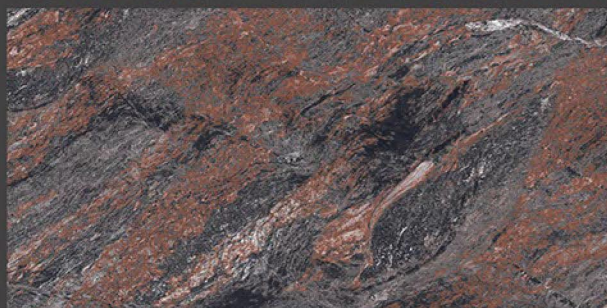

Glossy
COLLECTION

REXTRON®
CERAMIC

600x1200mm
GLAZED VITRIFIED TILES

MEXICO BROWN

RANDOM FACES - 2

Low Water
Absorption

Frost
Resistant

Chemical
Resistant

Stain
Resistance

Zero
Maintenance

Easy to
Clean