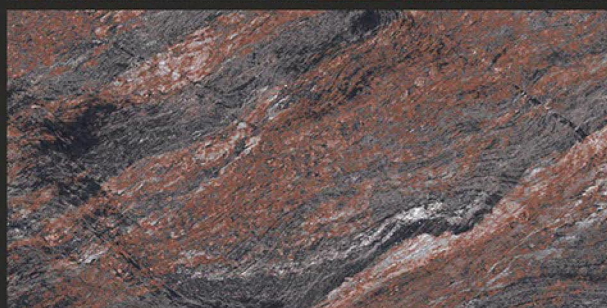

Glossy
COLLECTION

REXTRON®
CERAMIC

600x1200mm
GLAZED VITRIFIED TILES

MEXICO BROWN

RANDOM FACES - 2

Low Water
Absorption

Frost
Resistant

Chemical
Resistant

Stain
Resistance

Zero
Maintenance

Easy to
Clean