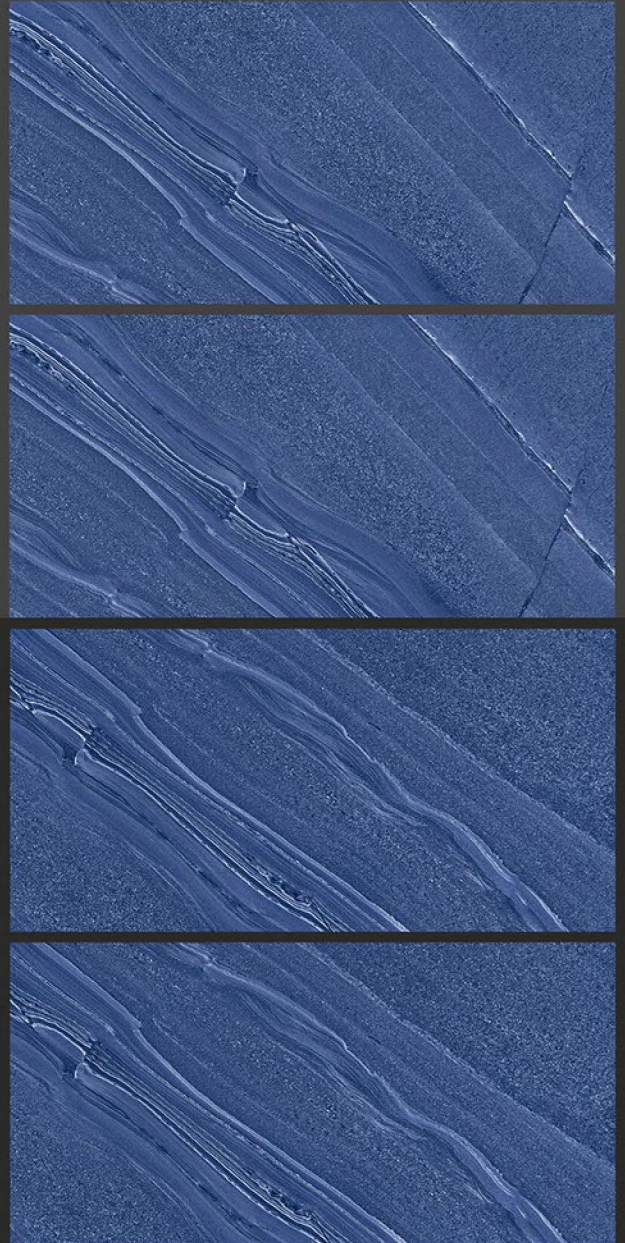

Glossy
COLLECTION

REXTRON®
CERAMIC

600x1200mm
GLAZED VITRIFIED TILES

MEVRIC BLUE

RANDOM FACES - 3

Low Water
Absorption

Frost
Resistant

Chemical
Resistant

Stain
Resistance

Zero
Maintenance

Easy to
Clean