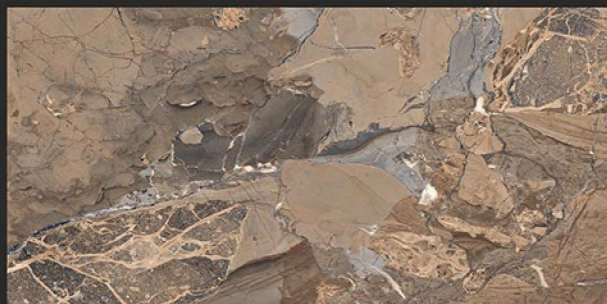

Glossy
COLLECTION

REXTRON®
CERAMIC

600x1200mm
GLAZED VITRIFIED TILES

RUDOLF BROWN

RANDOM FACES - 4

Low Water
Absorption

Frost
Resistant

Chemical
Resistant

Stain
Resistance

Zero
Maintenance

Easy to
Clean