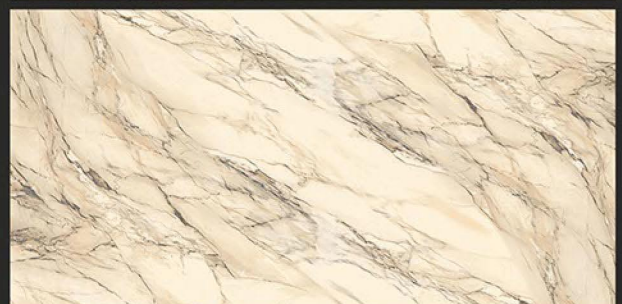

Glossy
COLLECTION

REXTRON®
CERAMIC

600x1200mm
GLAZED VITRIFIED TILES

Venato Austin

RANDOM FACES - 1

Low Water
Absorption

Frost
Resistant

Chemical
Resistant

Stain
Resistance

Zero
Maintenance

Easy to
Clean