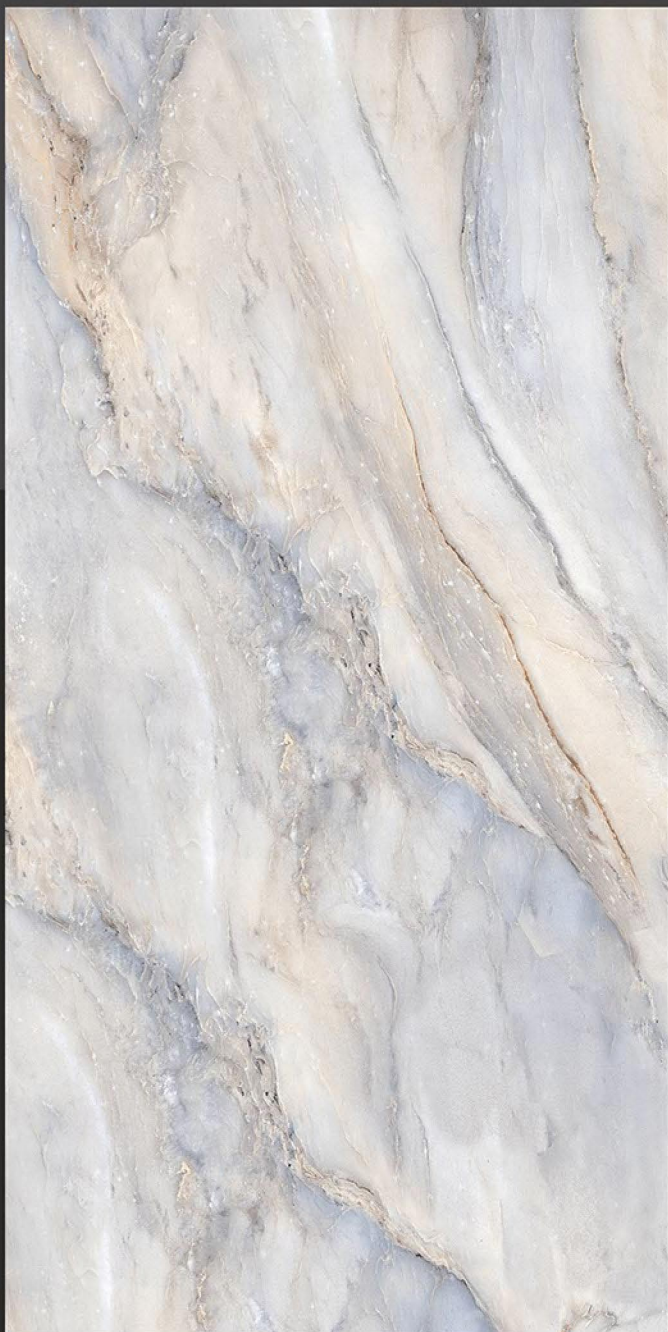

Glossy
COLLECTION

REXTRON®
CERAMIC

600x1200mm
GLAZED VITRIFIED TILES

HAITI GRIS

RANDOM FACES - 4

Low Water
Absorption

Frost
Resistant

Chemical
Resistant

Stain
Resistance

Zero
Maintenance

Easy to
Clean