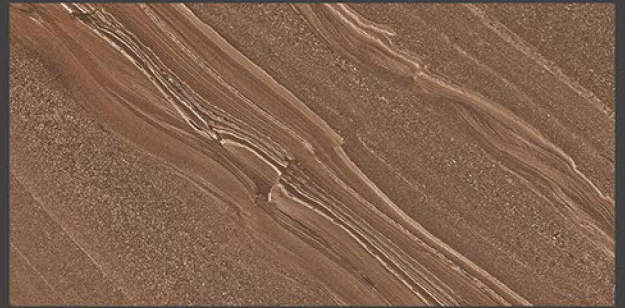

Glossy
COLLECTION

REXTRON®
CERAMIC

600x1200mm
GLAZED VITRIFIED TILES

MEVRIC BROWN

RANDOM FACES - 3

Low Water
Absorption

Frost
Resistant

Chemical
Resistant

Stain
Resistance

Zero
Maintenance

Easy to
Clean