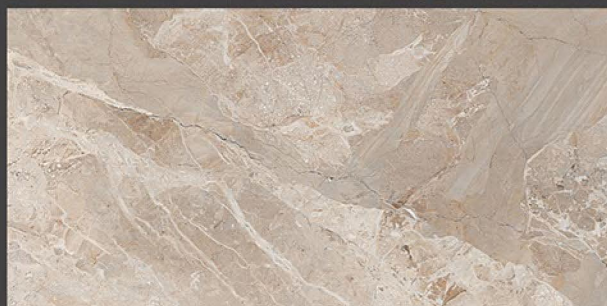

Glossy
COLLECTION

REXTRON®
CERAMIC

600x1200mm
GLAZED VITRIFIED TILES

PAKKED DARK

RANDOM FACES - 4

Low Water
Absorption

Frost
Resistant

Chemical
Resistant

Stain
Resistance

Zero
Maintenance

Easy to
Clean