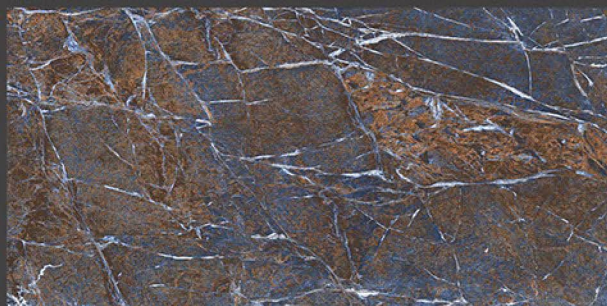

Glossy
COLLECTION

REXTRON®
CERAMIC

600x1200mm
GLAZED VITRIFIED TILES

BOLONIA AZUL

RANDOM FACES - 3

Low Water
Absorption

Frost
Resistant

Chemical
Resistant

Stain
Resistance

Zero
Maintenance

Easy to
Clean