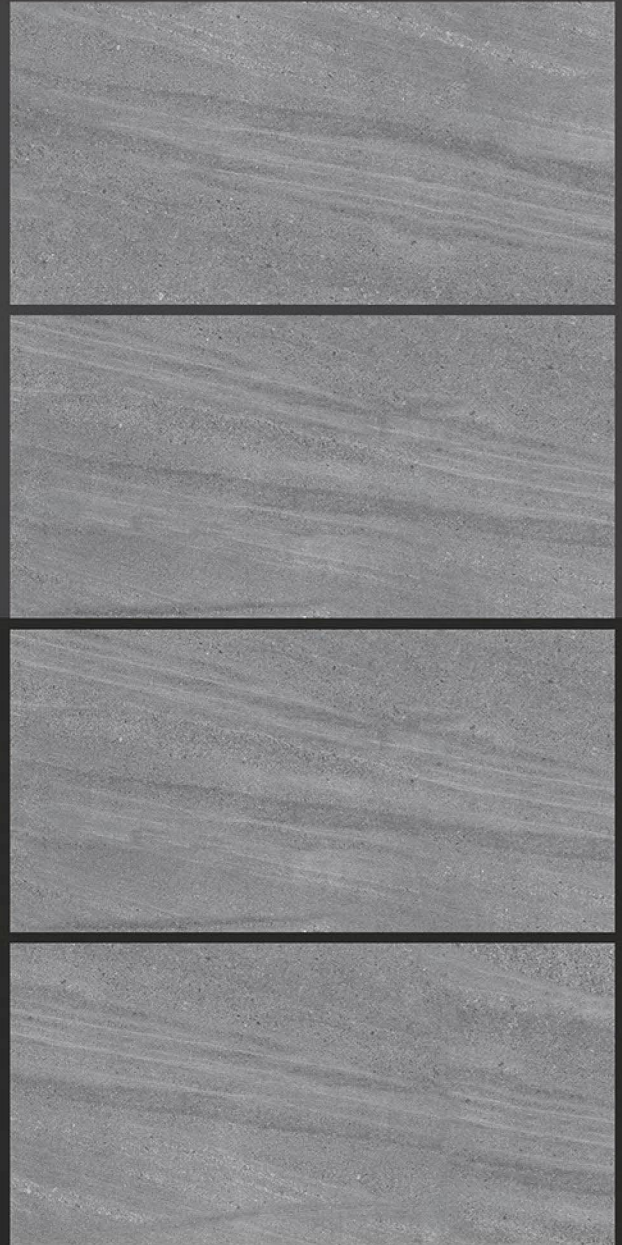

Glossy
COLLECTION

REXTRON®
CERAMIC

600x1200mm
GLAZED VITRIFIED TILES

ONTARIO GRIS

RANDOM FACES - 4

Low Water
Absorption

Frost
Resistant

Chemical
Resistant

Stain
Resistance

Zero
Maintenance

Easy to
Clean