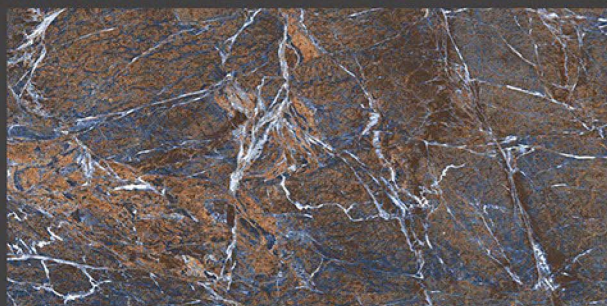

Glossy
COLLECTION

REXTRON®
CERAMIC

600x1200mm
GLAZED VITRIFIED TILES

BOLONIA AZUL

RANDOM FACES - 3

Low Water
Absorption

Frost
Resistant

Chemical
Resistant

Stain
Resistance

Zero
Maintenance

Easy to
Clean