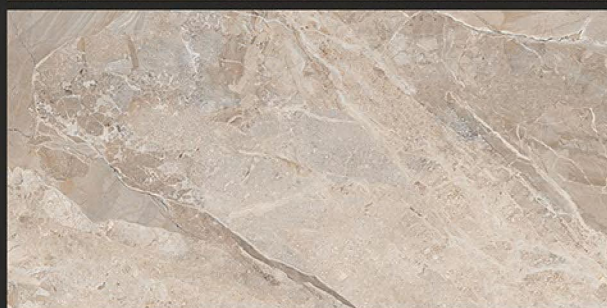

Glossy
COLLECTION

REXTRON®
CERAMIC

600x1200mm
GLAZED VITRIFIED TILES

PAKKED DARK

RANDOM FACES - 4

Low Water
Absorption

Frost
Resistant

Chemical
Resistant

Stain
Resistance

Zero
Maintenance

Easy to
Clean