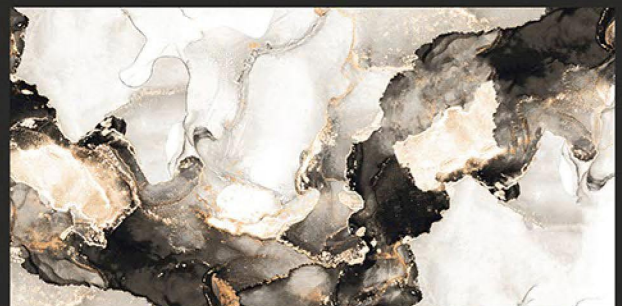

the harder  
you work  
the luckier  
you get

**RISE**  
and  
**SHINE**

THE  
LIFE  
OF  
A  
GENTLEMAN

Glossy  
COLLECTION

REXTRON<sup>®</sup>  
CERAMIC

600x1200mm  
GLAZED VITRIFIED TILES

LIZZY GOLD

RANDOM FACES - 6