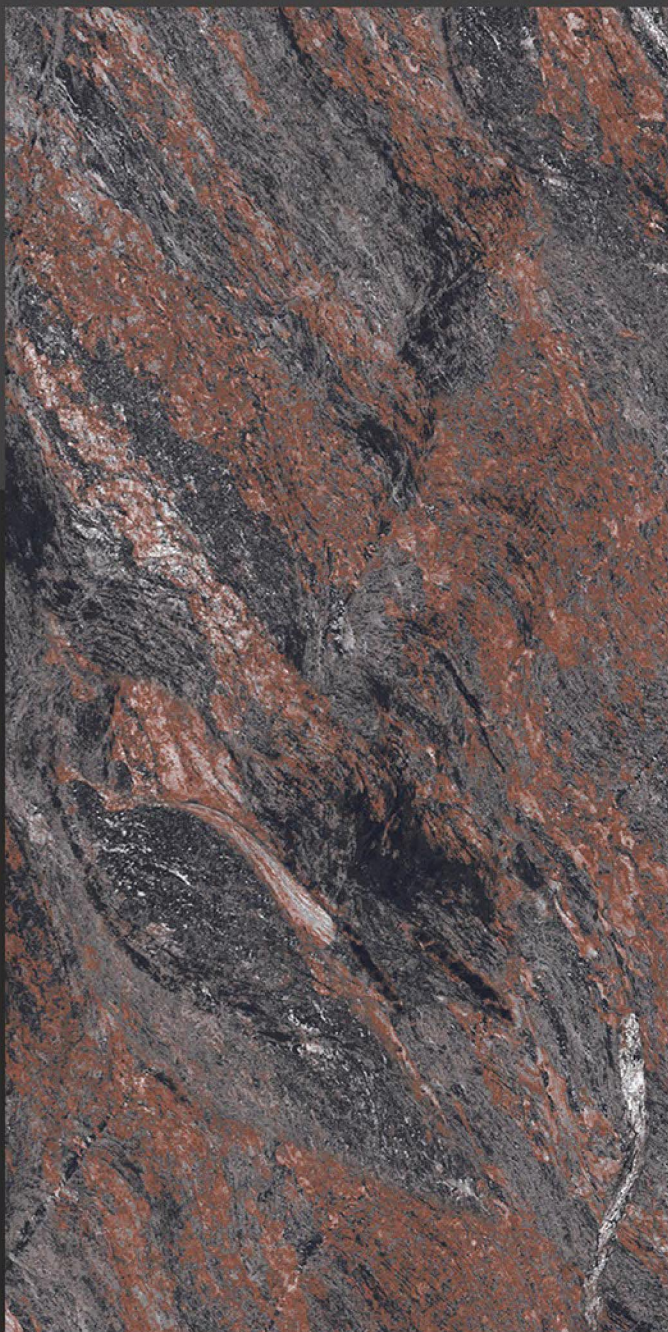

Glossy
COLLECTION

REXTRON®
CERAMIC

600x1200mm
GLAZED VITRIFIED TILES

MEXICO BROWN

RANDOM FACES - 2

Low Water
Absorption

Frost
Resistant

Chemical
Resistant

Stain
Resistance

Zero
Maintenance

Easy to
Clean