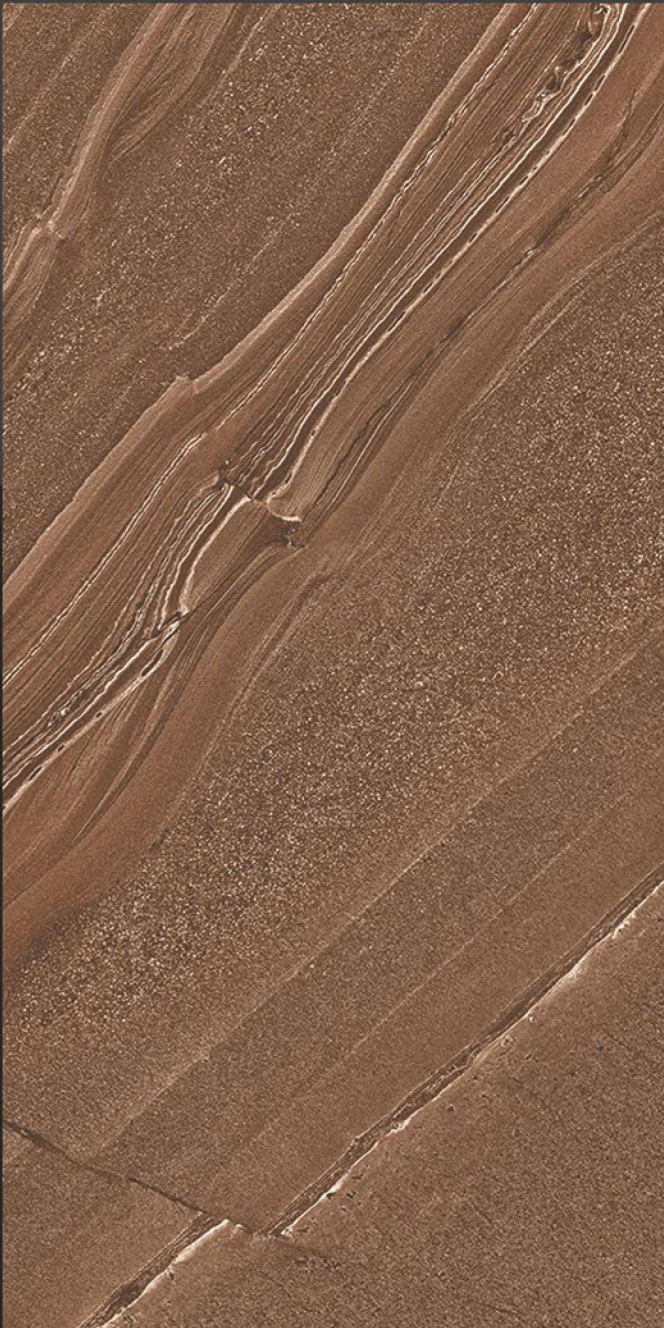

Glossy
COLLECTION

REXTRON®
CERAMIC

600x1200mm
GLAZED VITRIFIED TILES

MEVRIC BROWN

RANDOM FACES - 3

Low Water
Absorption

Frost
Resistant

Chemical
Resistant

Stain
Resistance

Zero
Maintenance

Easy to
Clean