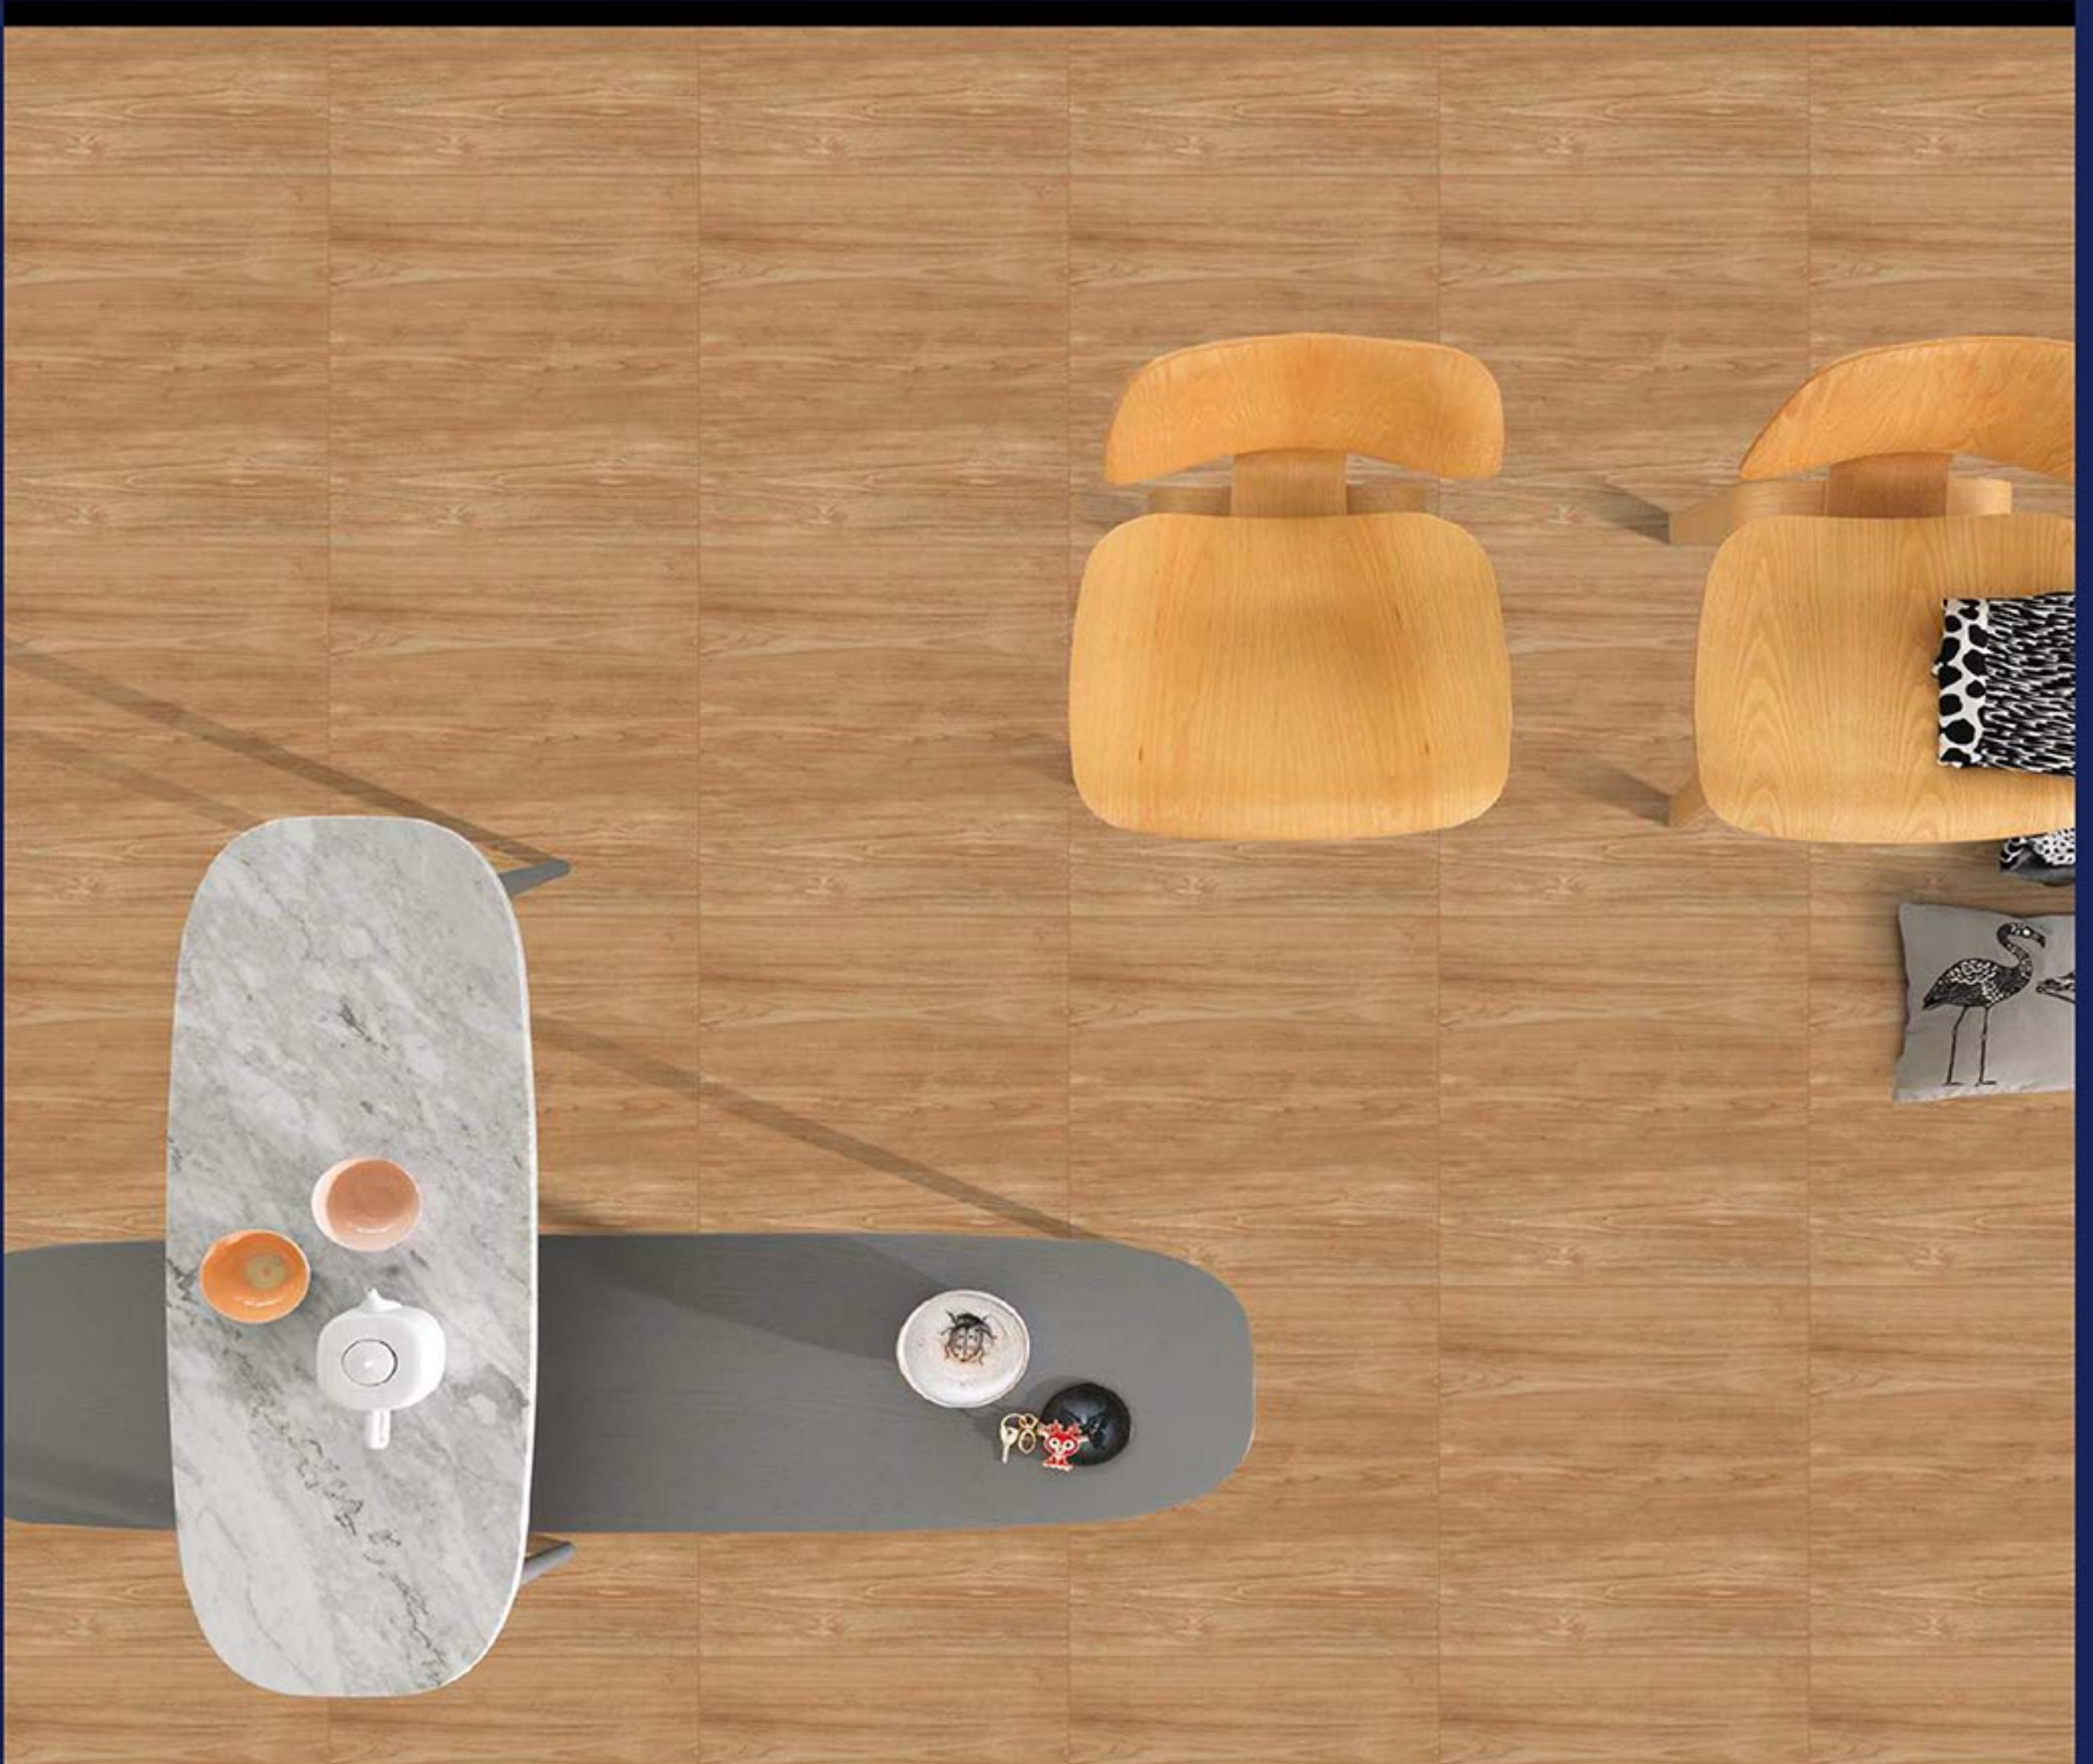

REXTRON[®]

CERAMIC

**WHITE BODY
PORCELAIN TILES**
600 x 600 mm

WOOD
SERIES

98001

**WOOD
SERIES**

98002

WOOD
SERIES