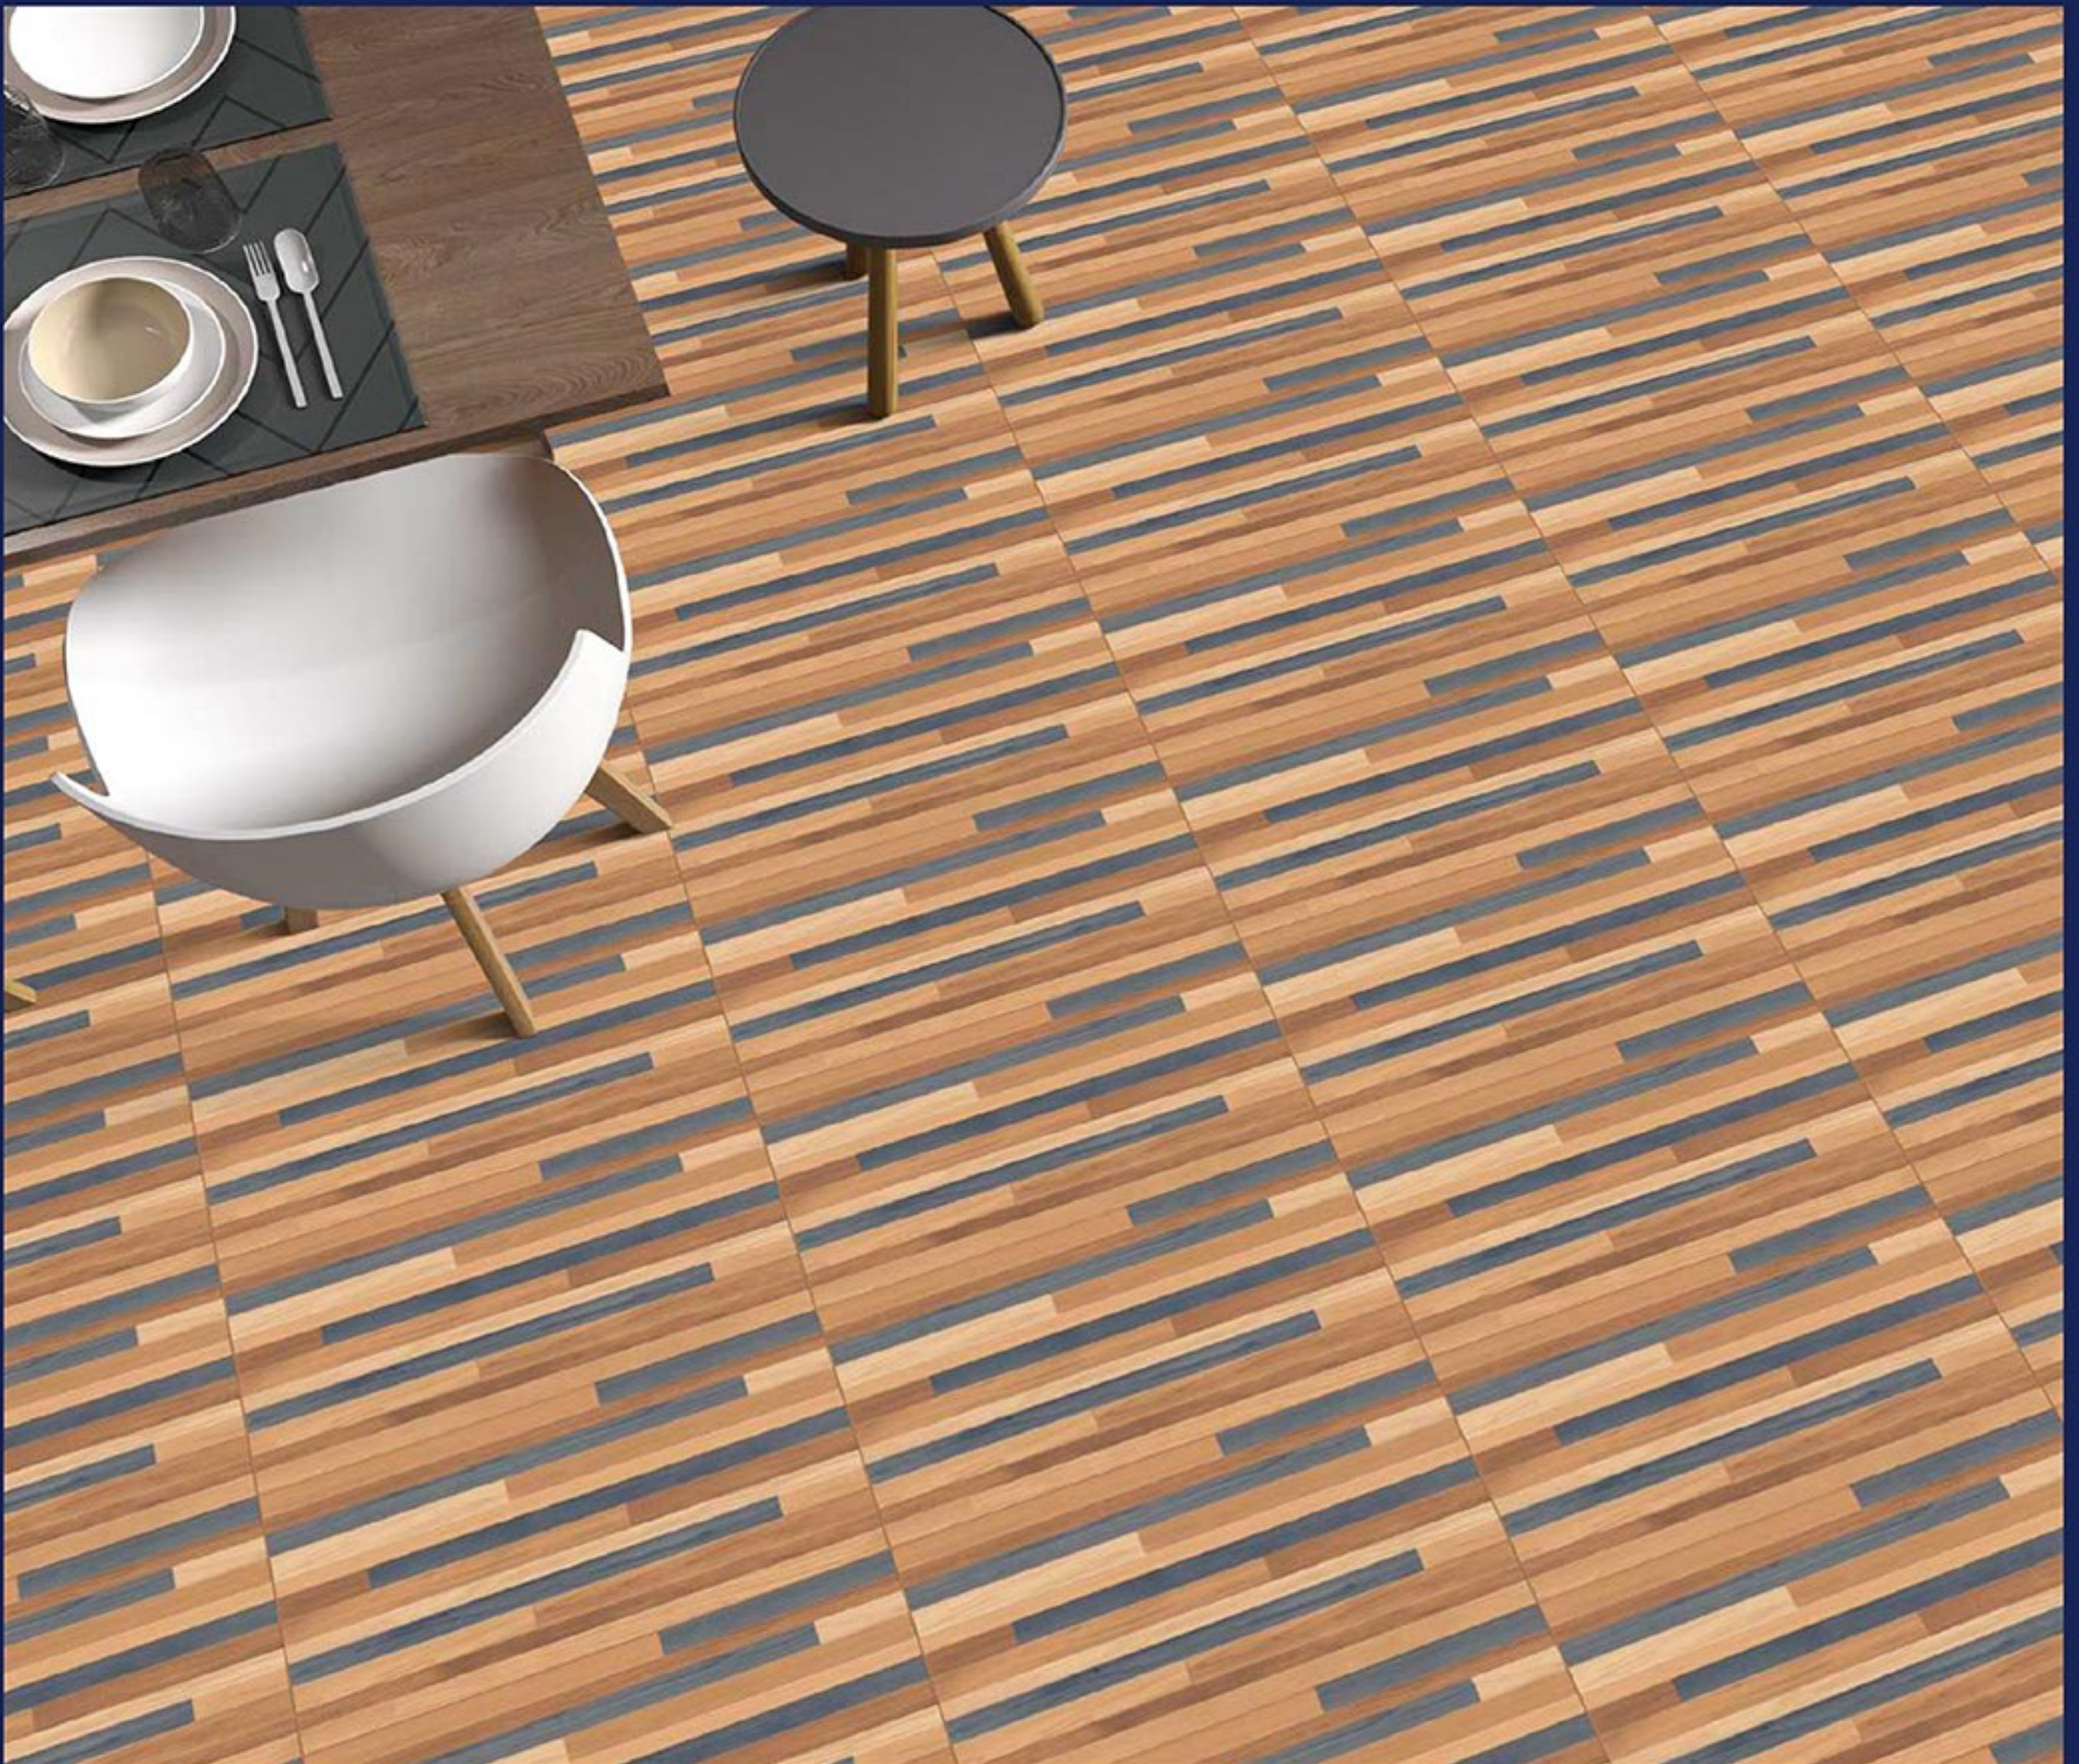

WOOD
SERIES

98003