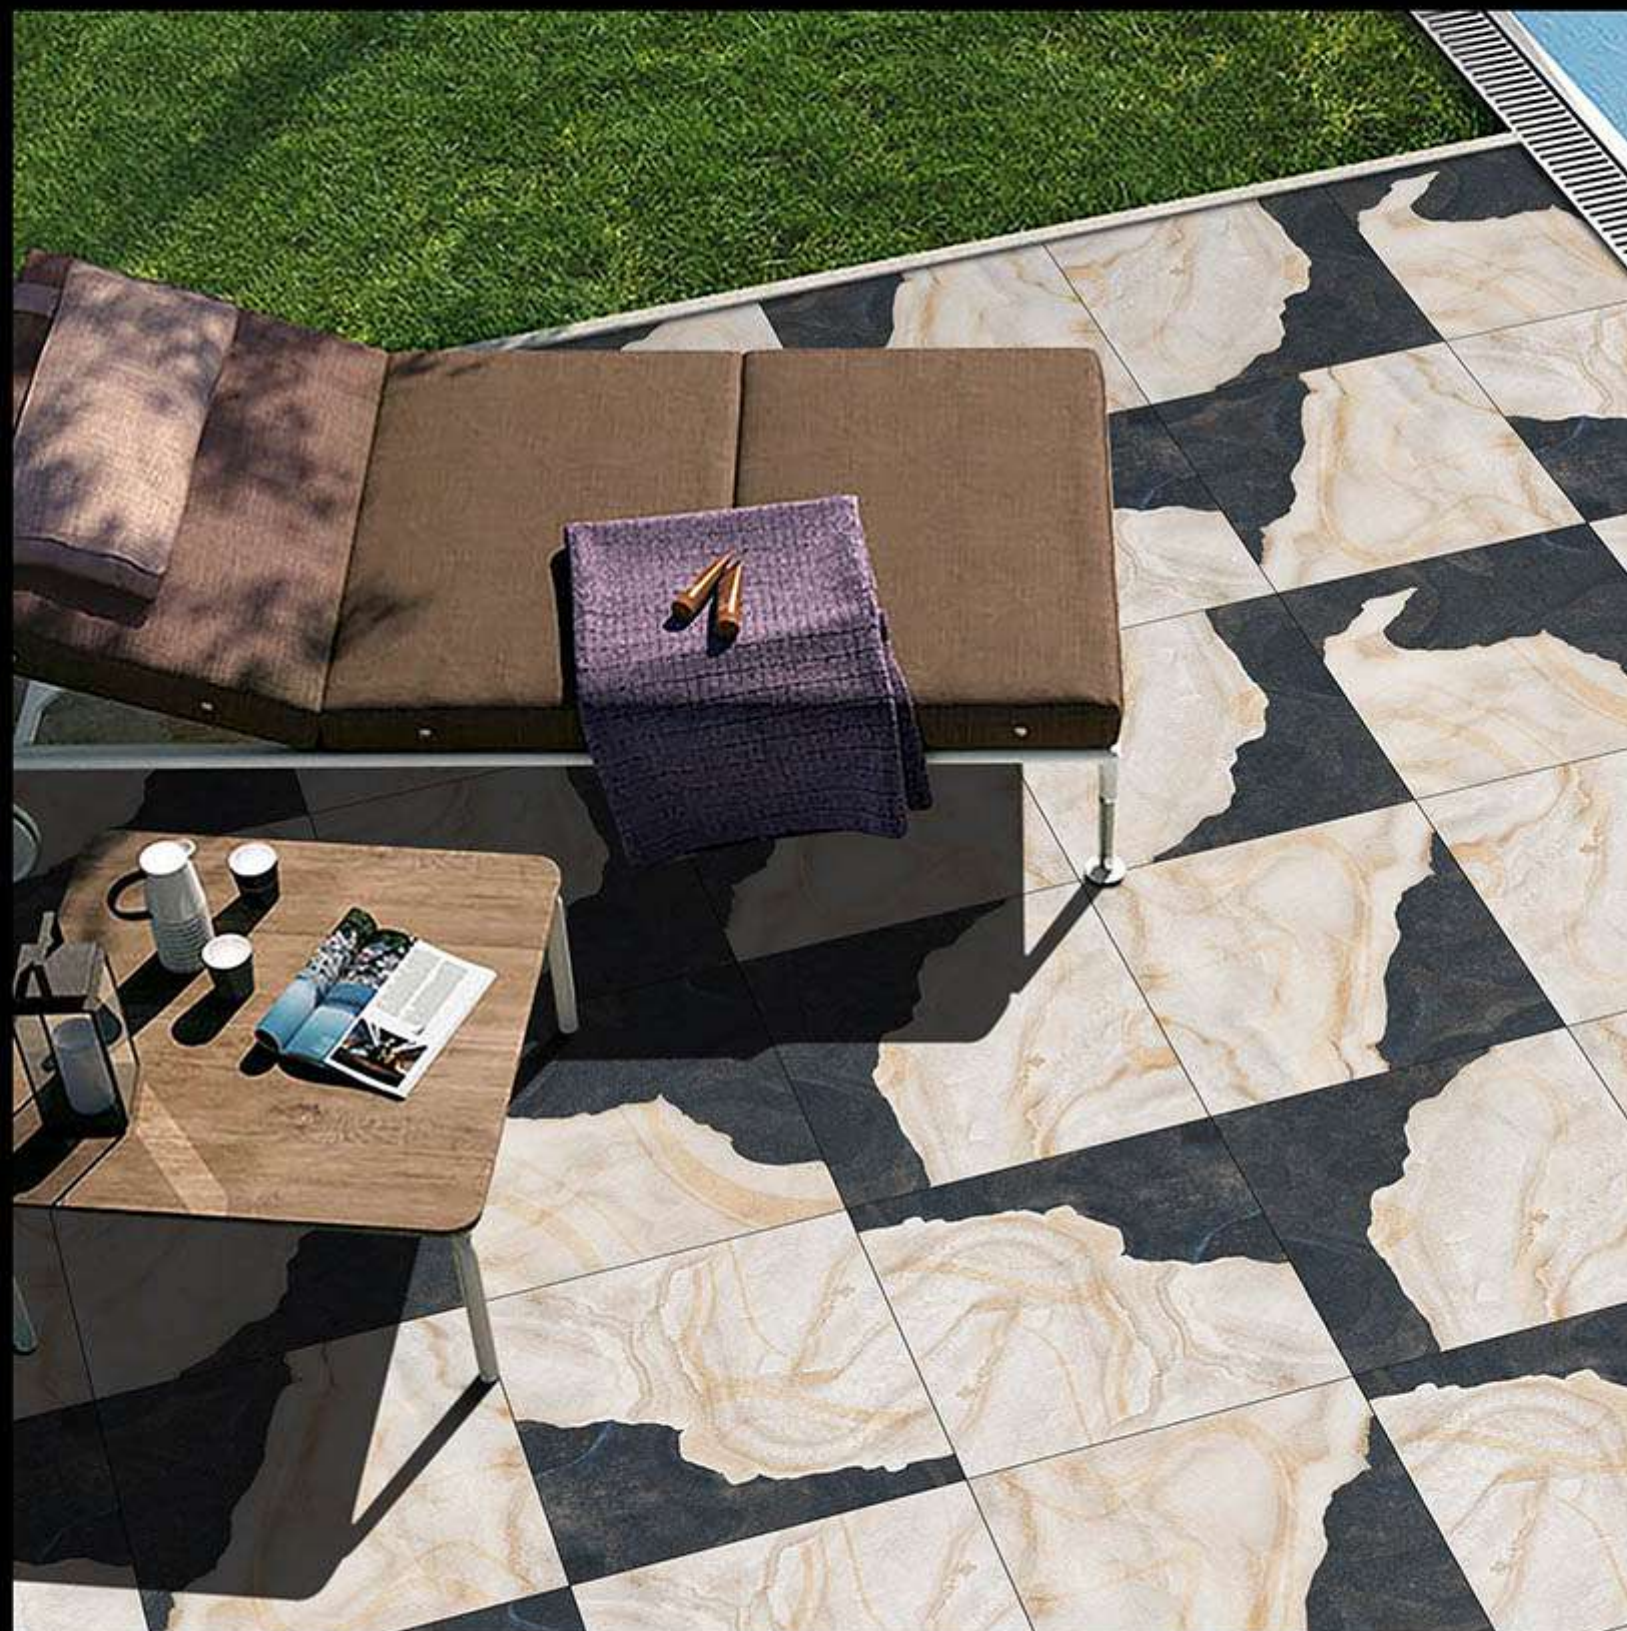

247

Gray Granite

**REXTRON**<sup>®</sup>  
CERAMIC

400x400MM | Parking tiles

248-[R]

Pluto

249

Alpine Ash