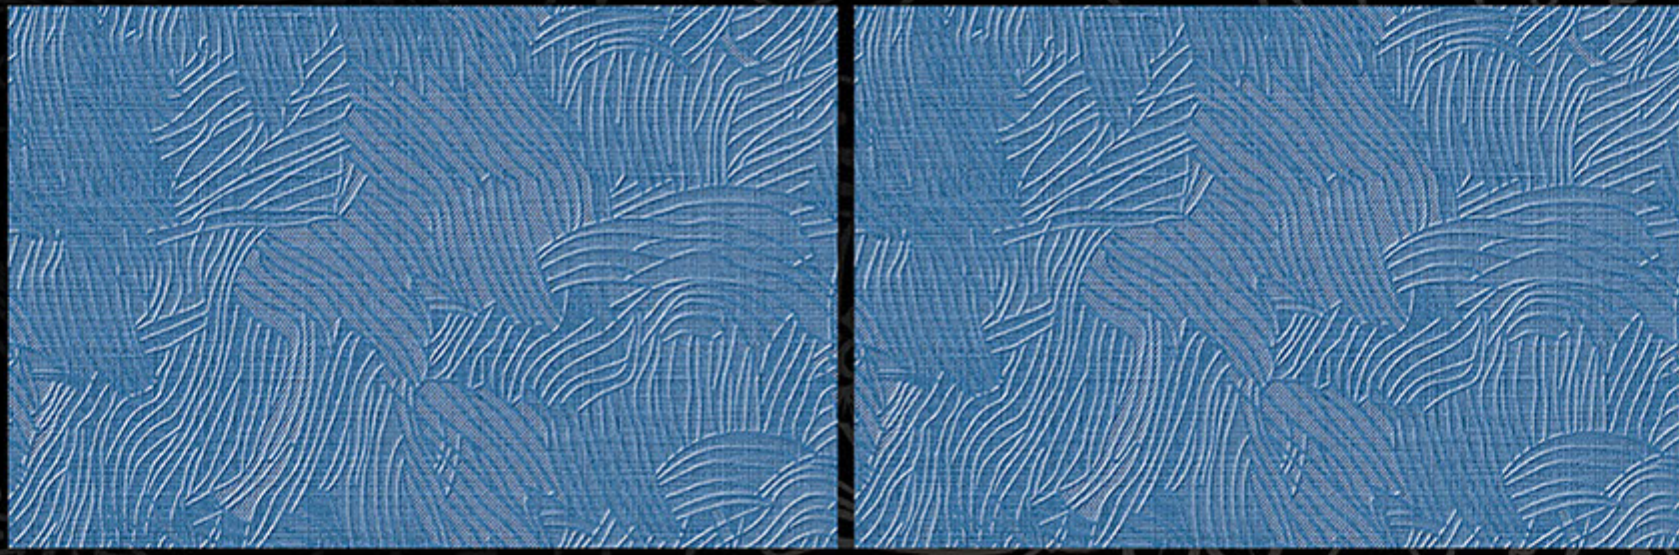

AZZULE DECOR-1

AZZULE