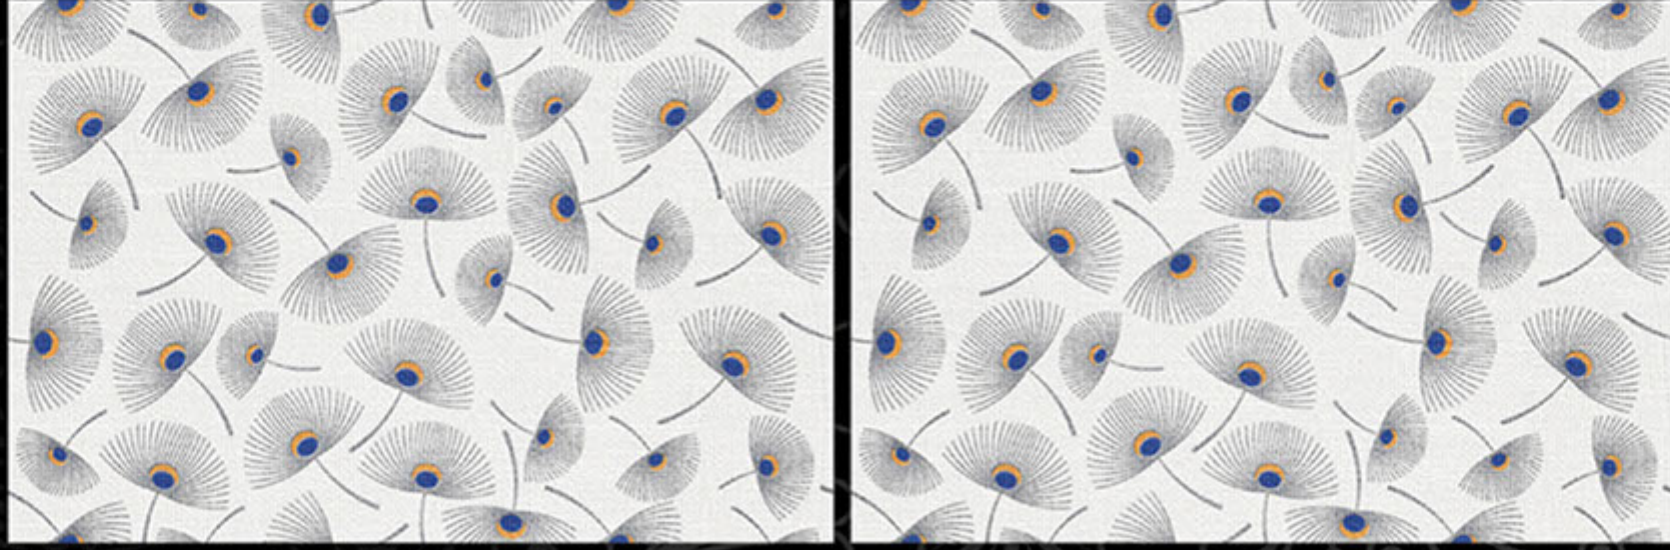

TOKYO BIANCA

MADRID DECOR-4