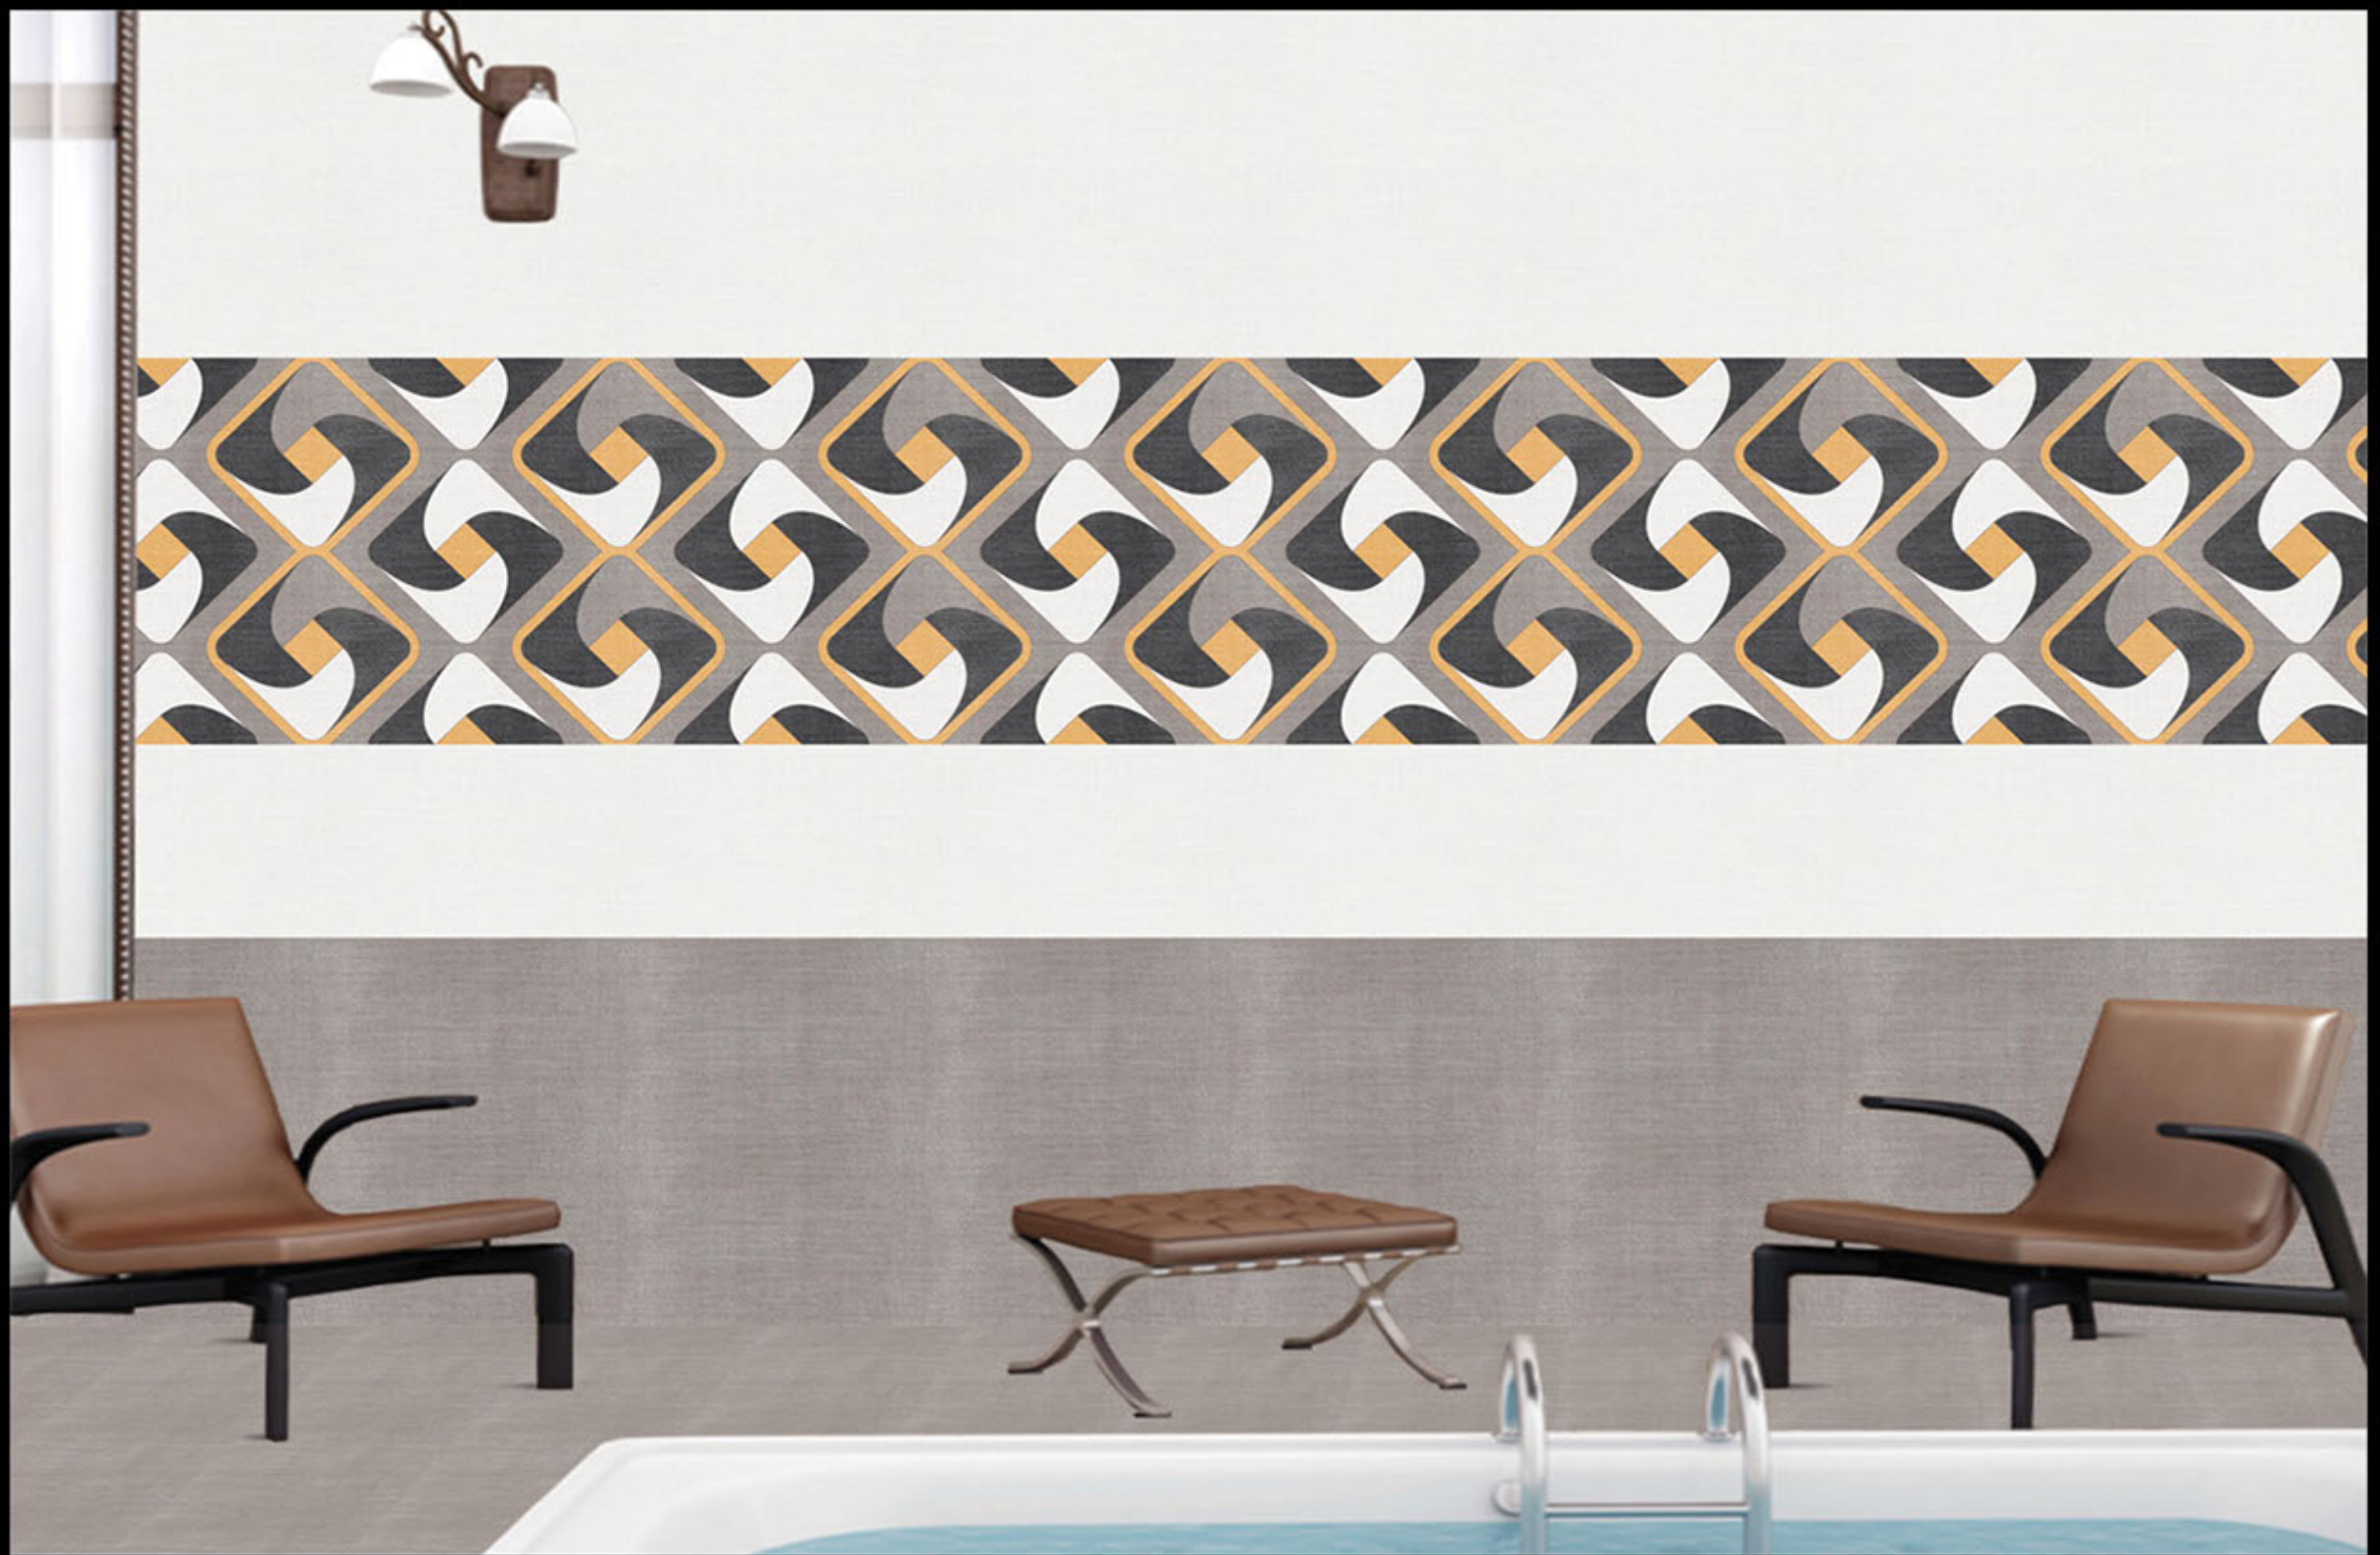

SPARKLE METALIC
SERIES
450 x 300 mm
5pcs Packing

REXTRON®
DIGITAL WALL TILES