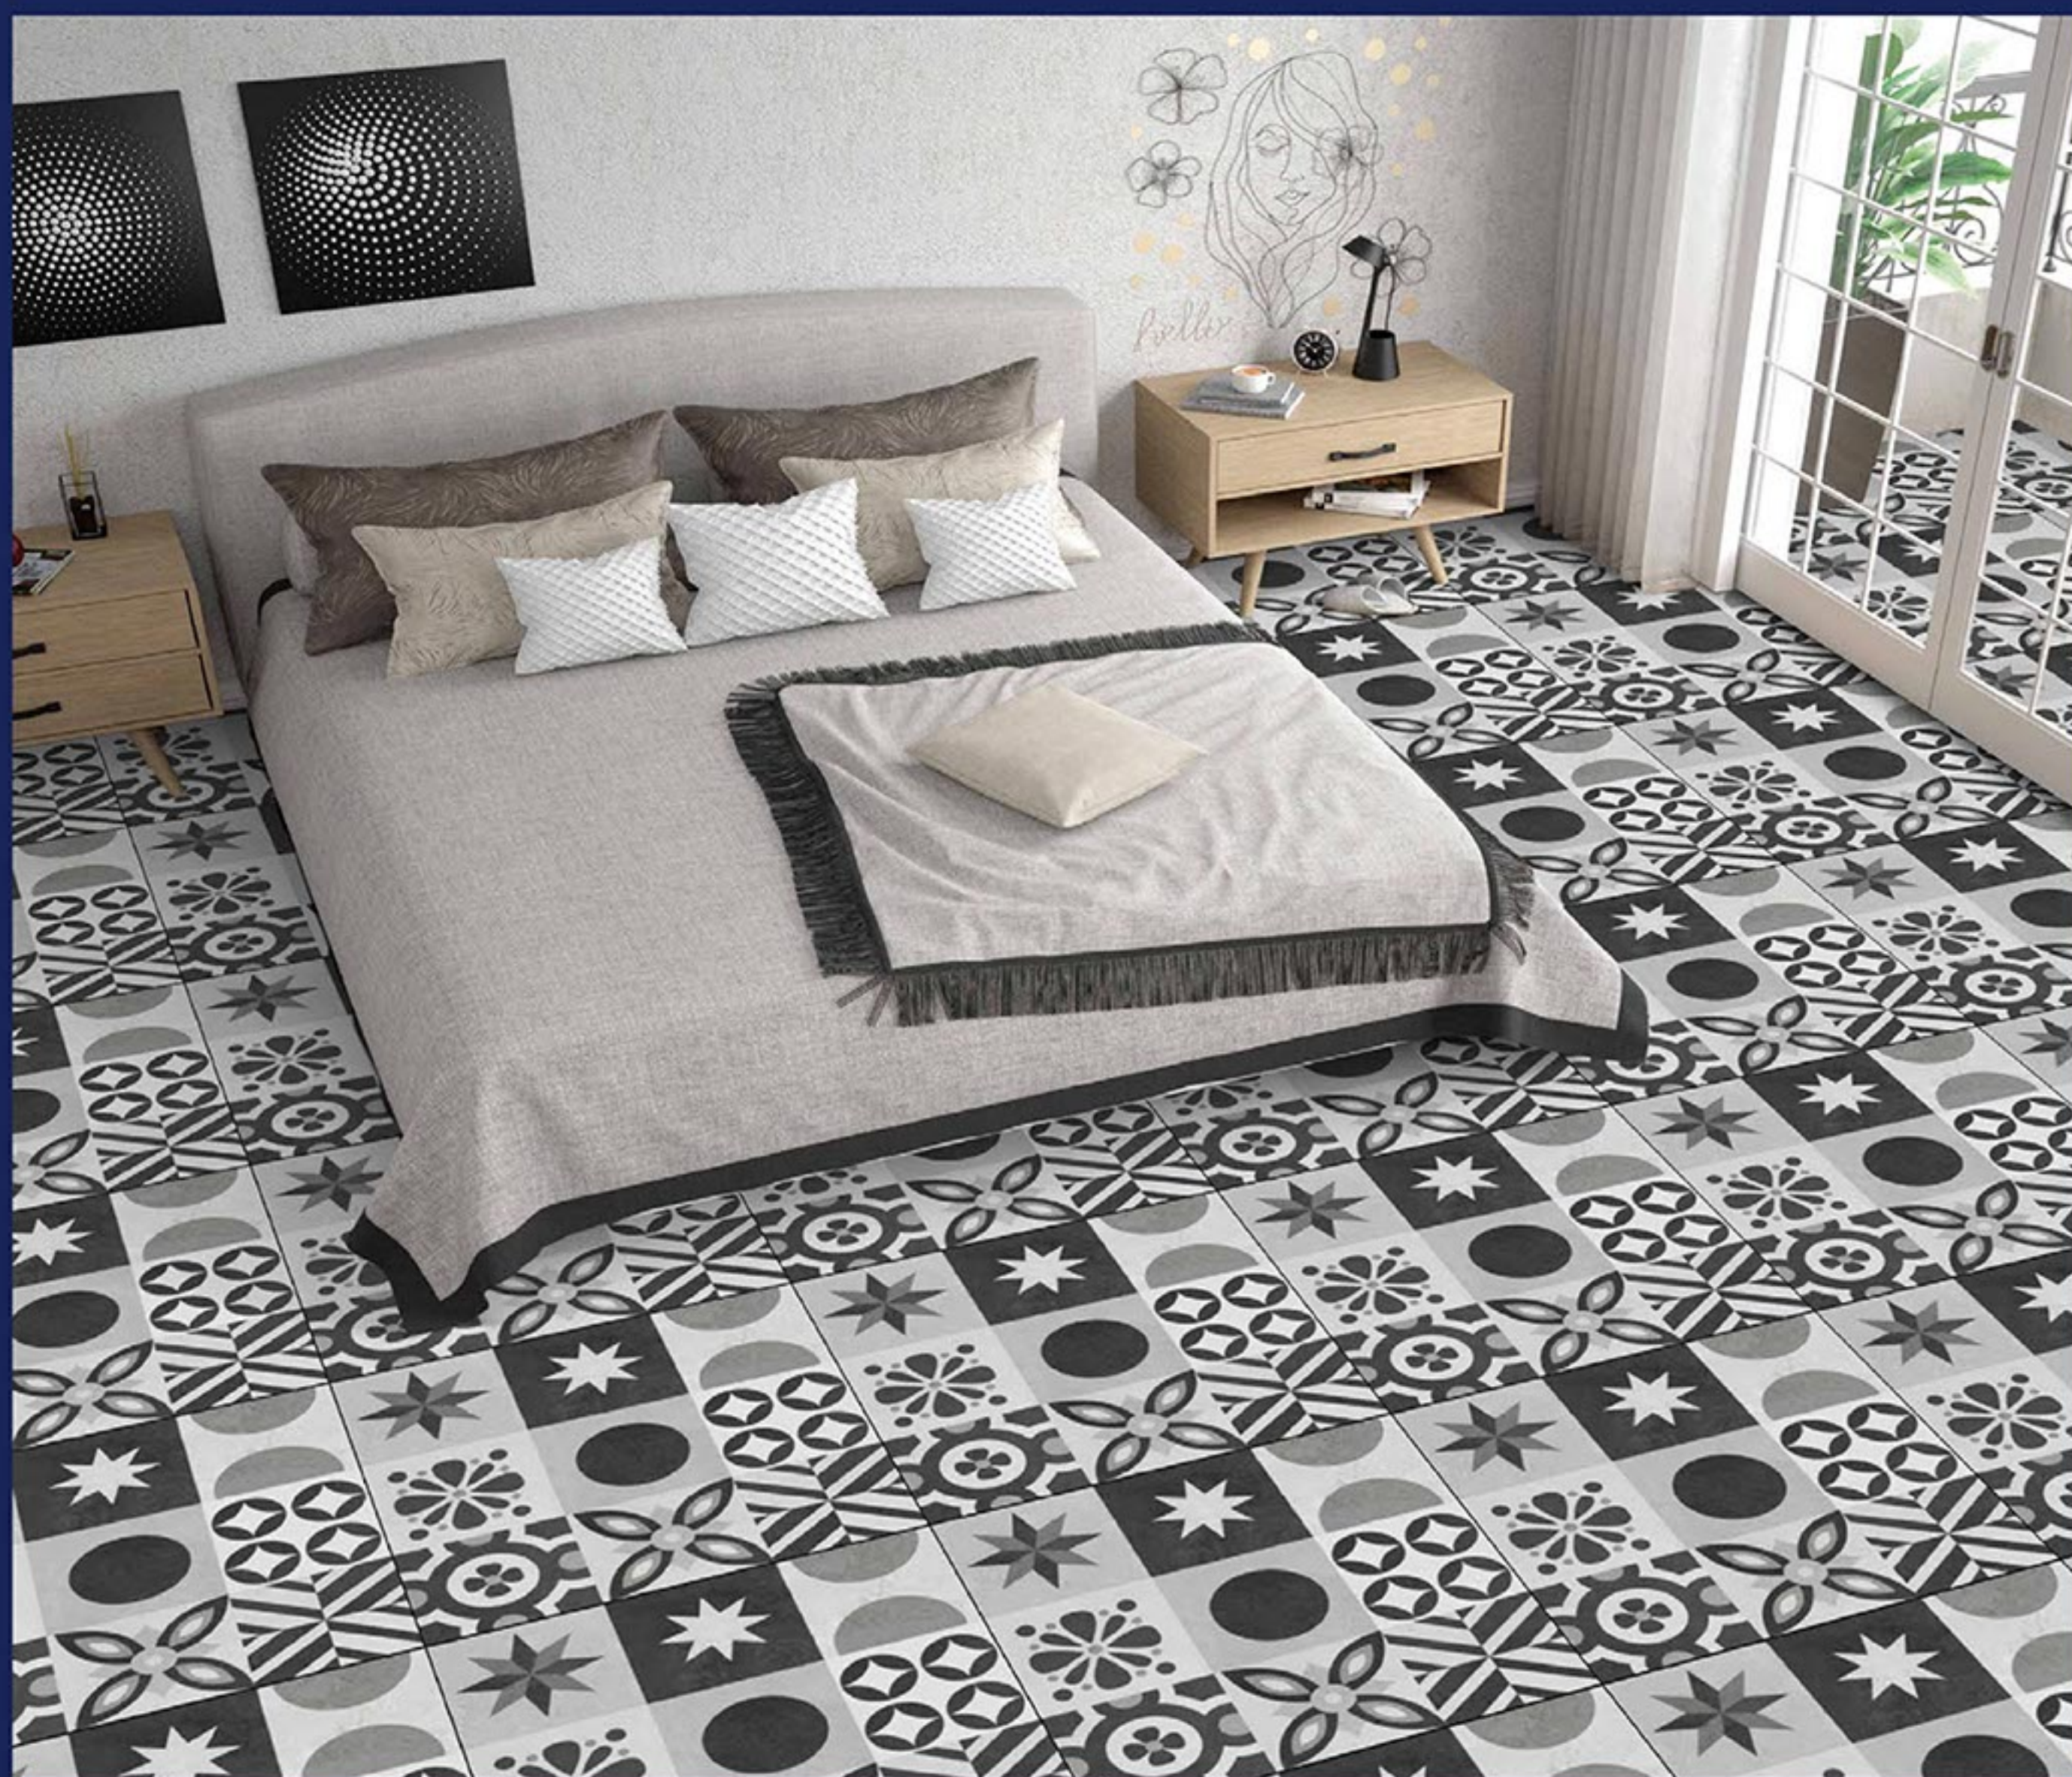

# REXTRON<sup>®</sup>

CERAMIC

**WHITE BODY  
PORCELAIN TILES**  
600 x 600 mm

MOROCCAN  
SERIES

M-0001

MOROCCAN  
SERIES

M-0002

MOROCCAN  
SERIES