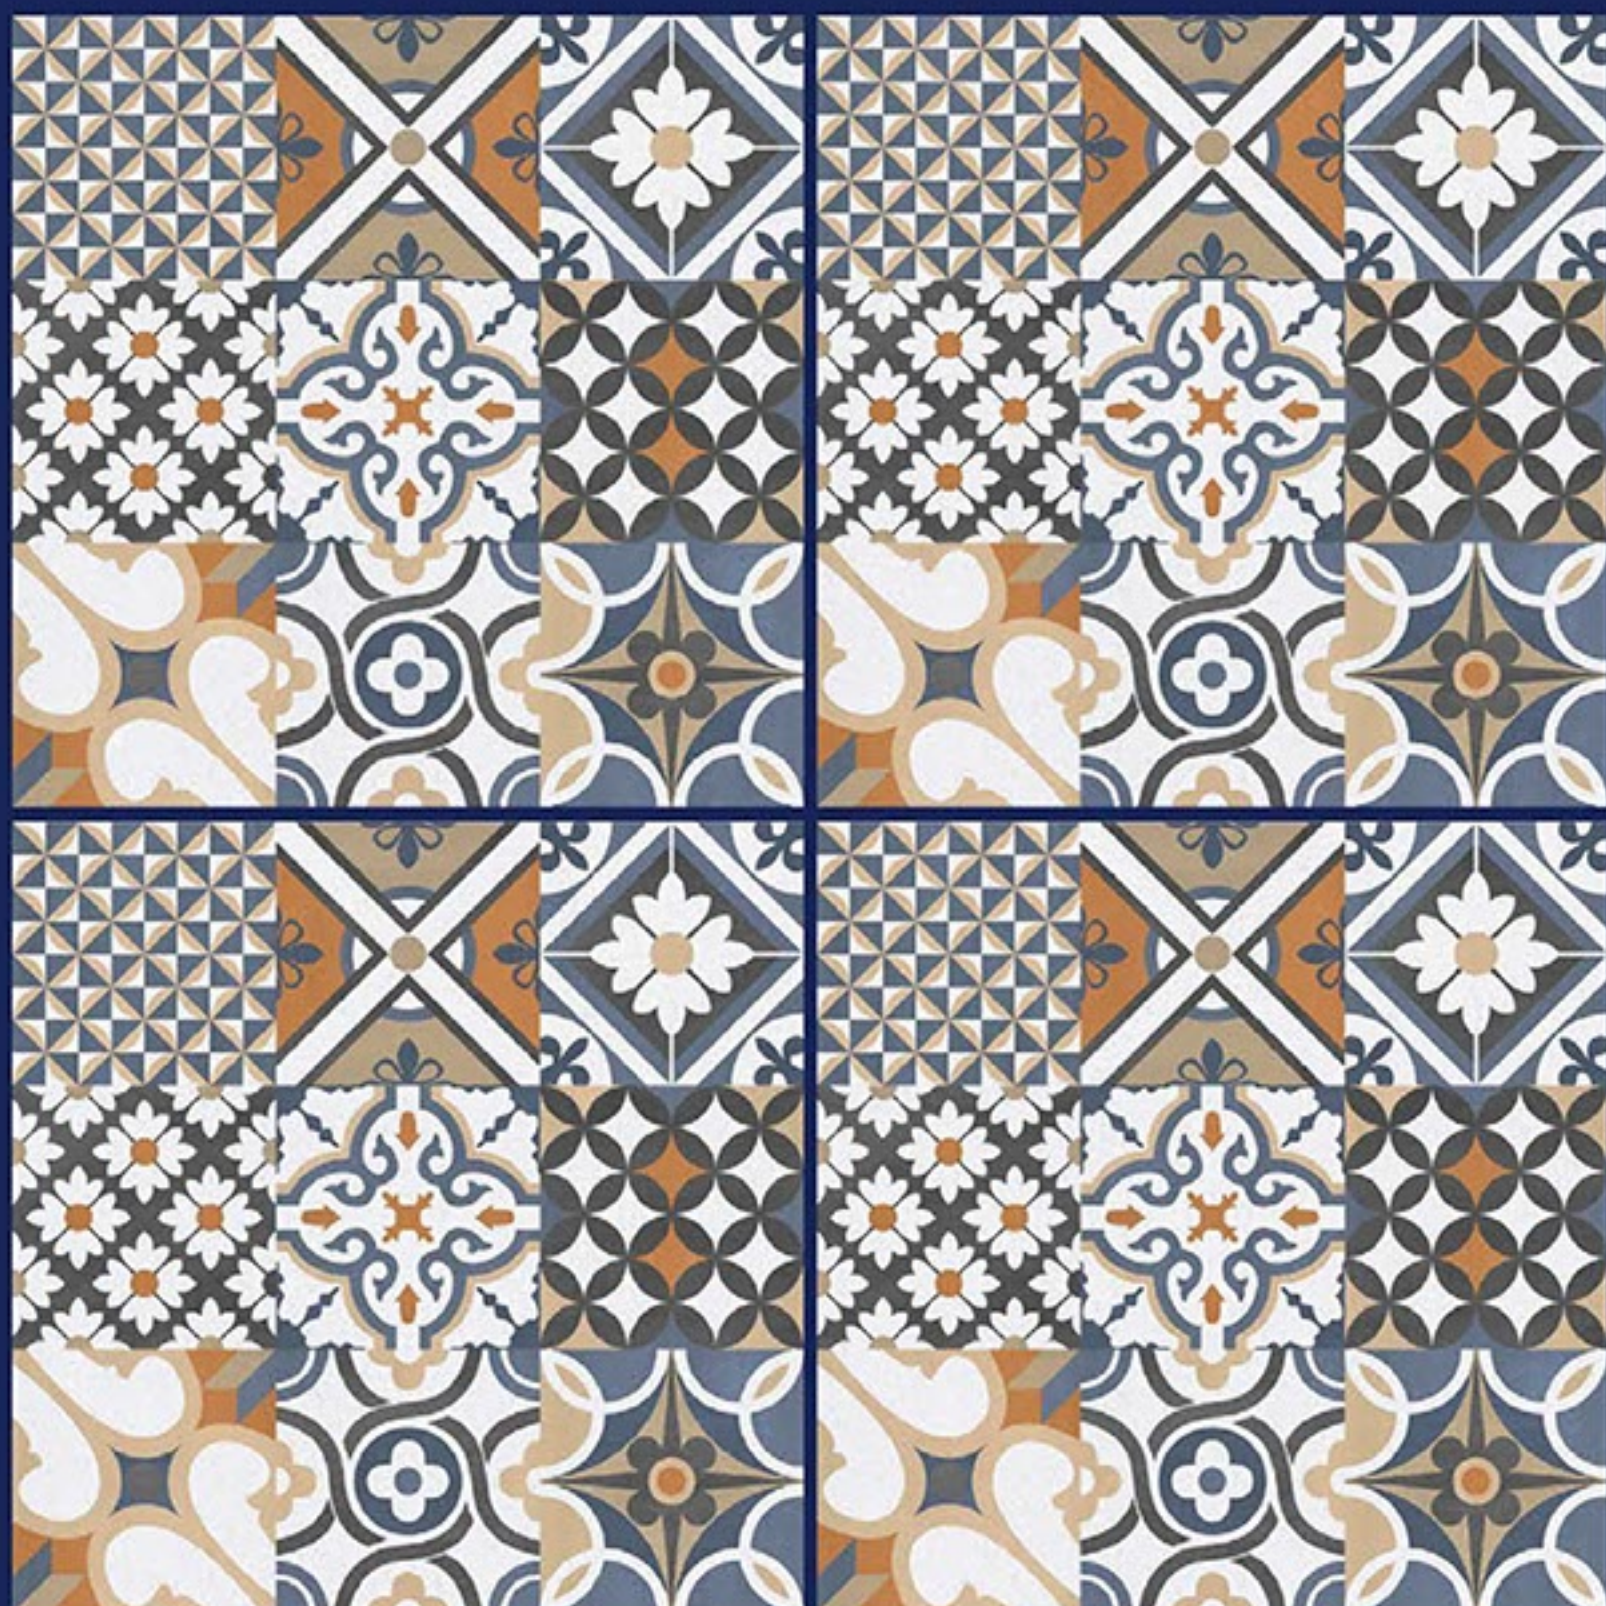

MOROCCAN
SERIES

M-0009