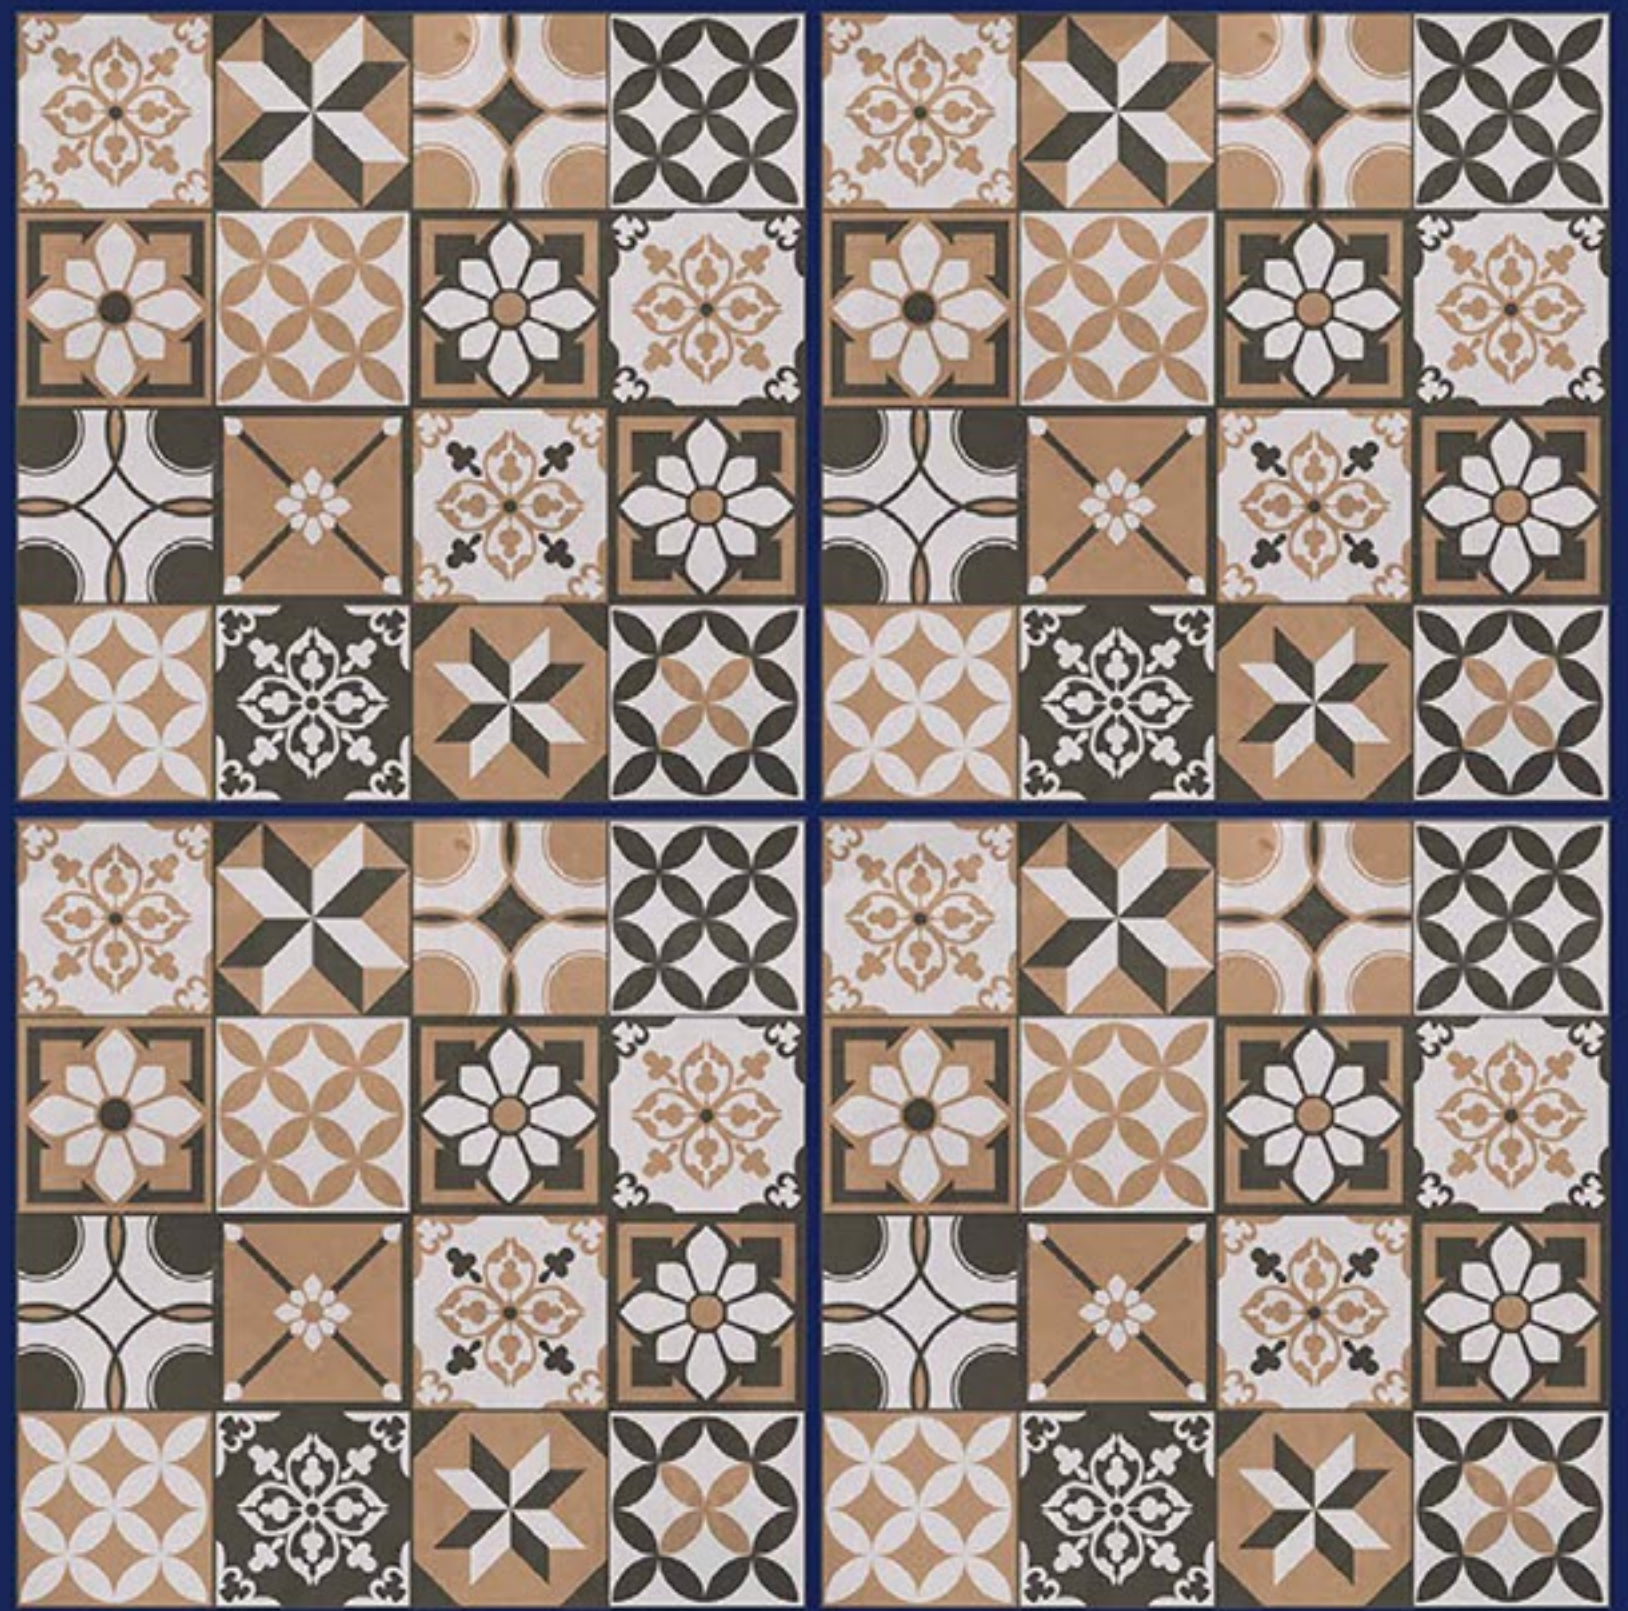

MOROCCAN
SERIES

M-0007