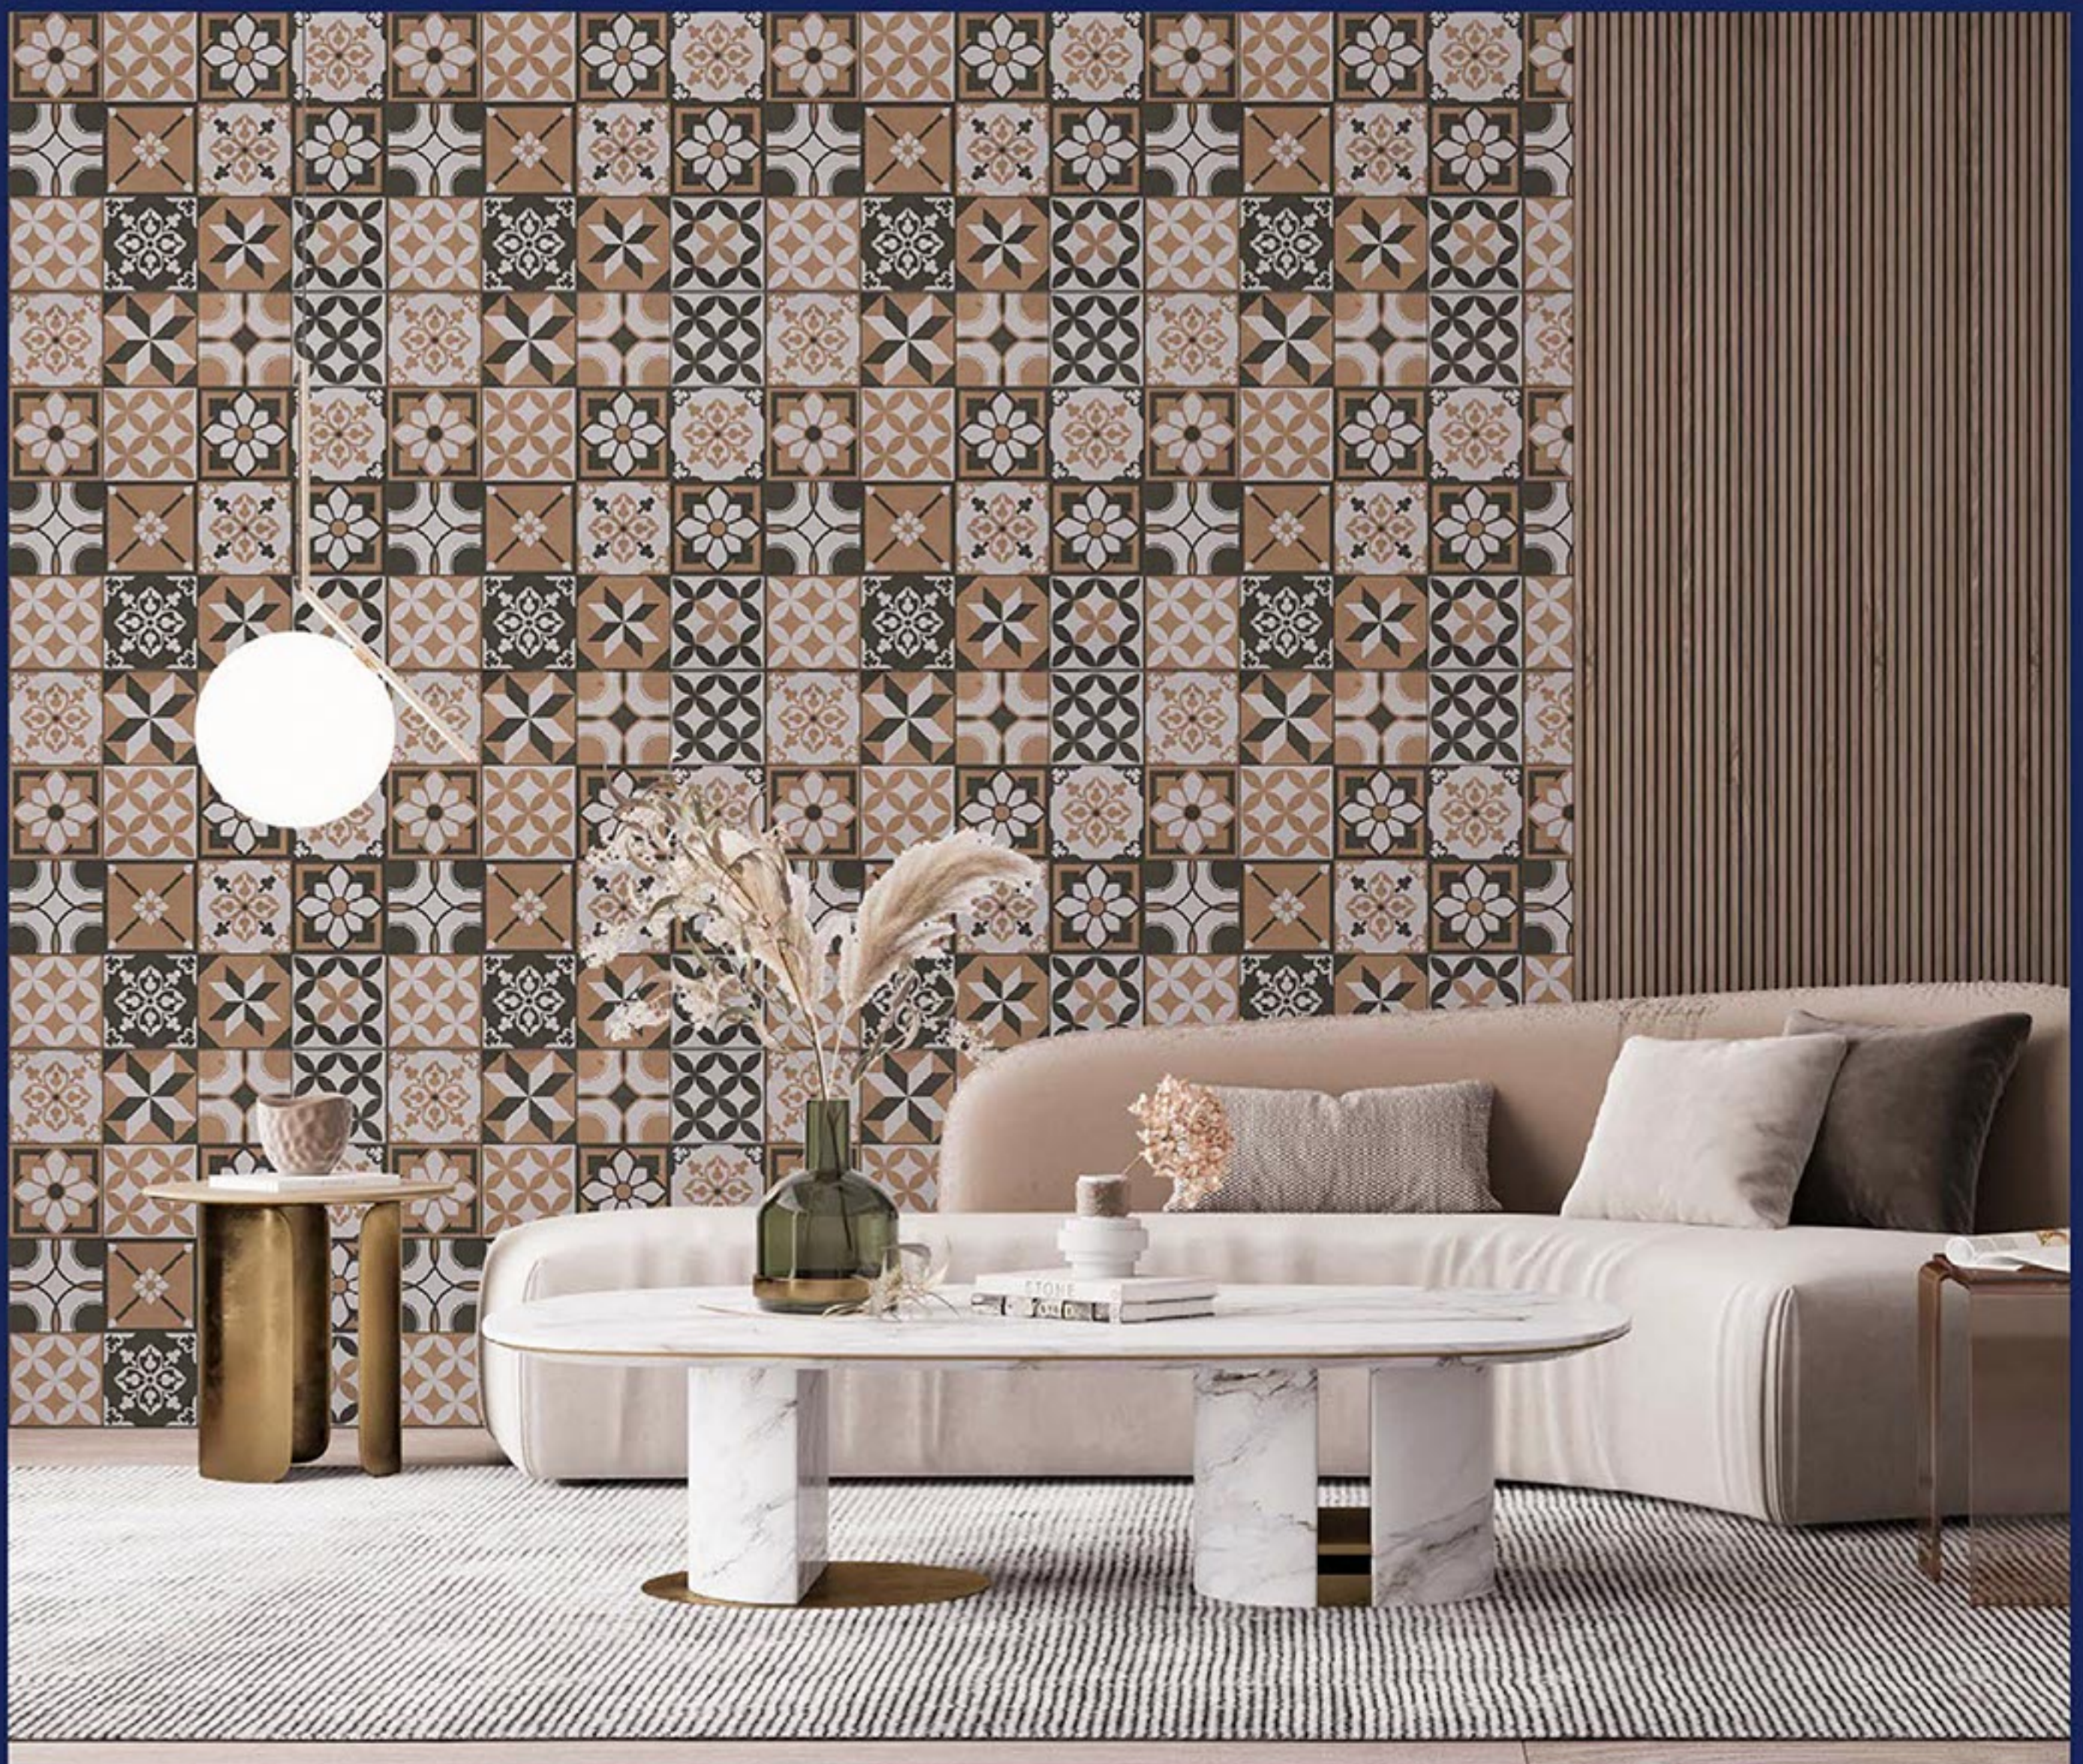

MOROCCAN
SERIES

M-0007