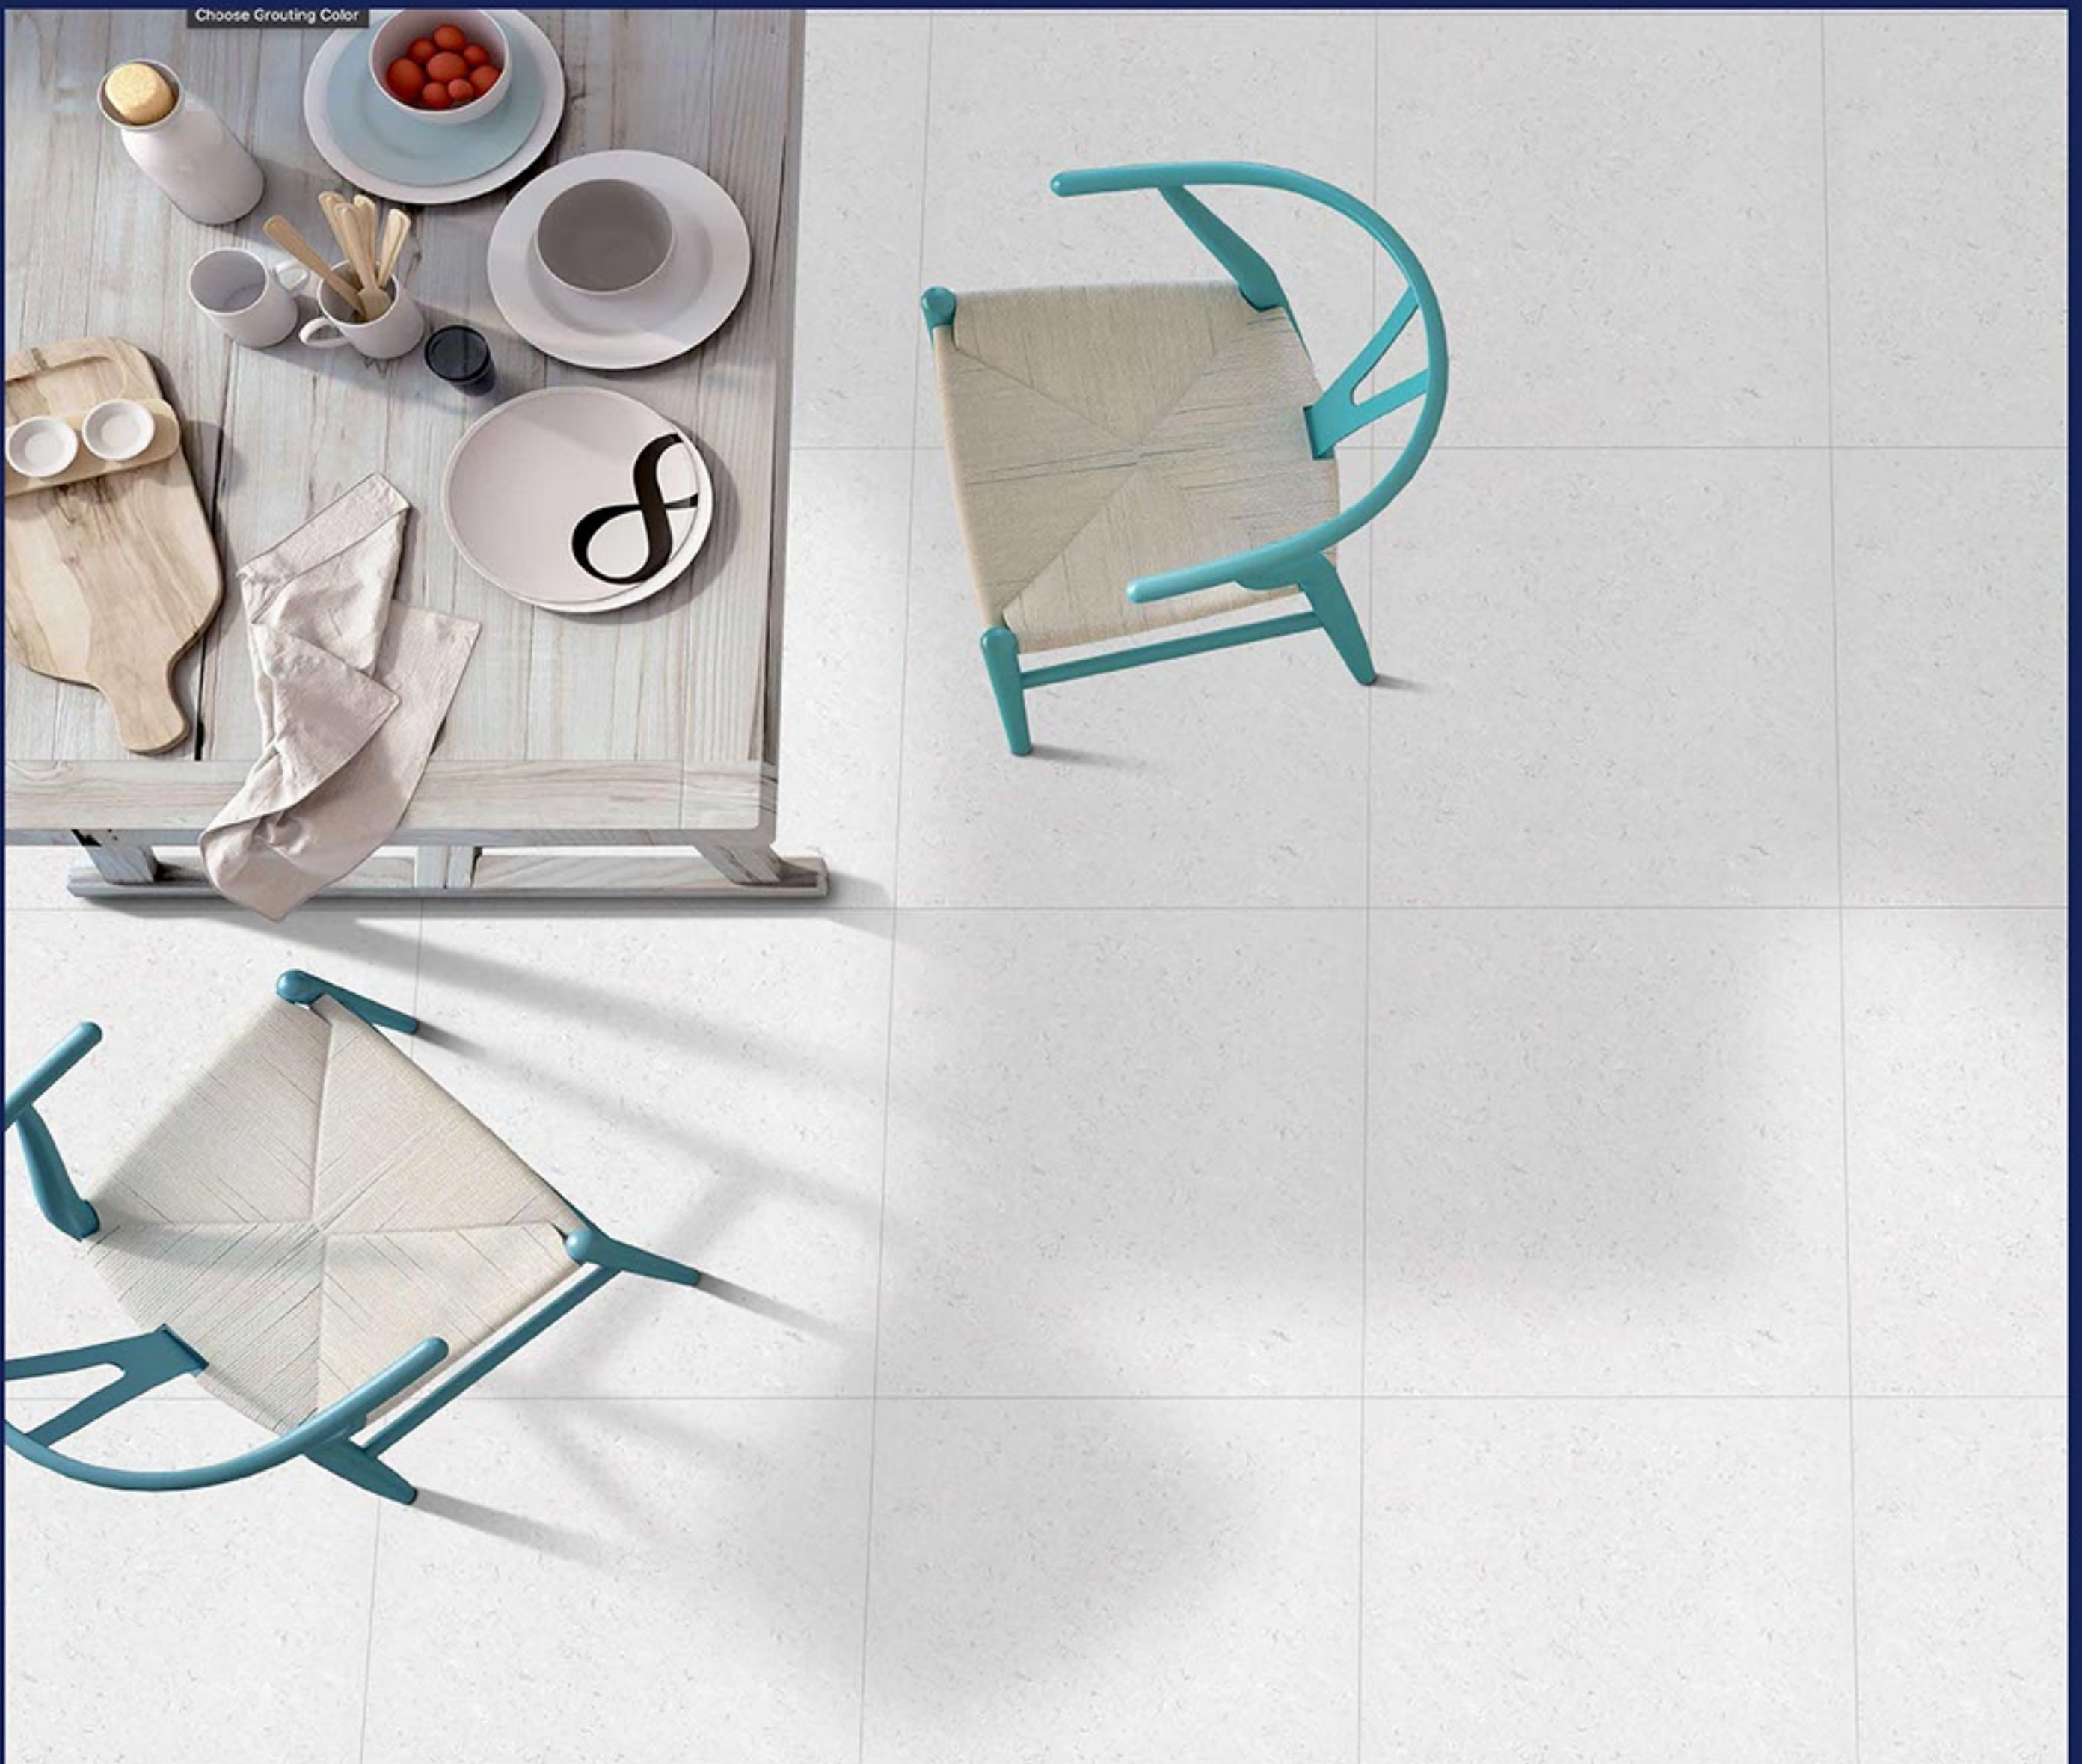

REXTRON[®]

CERAMIC

**WHITE BODY
PORCELAIN TILES**
600 x 600 mm

**DOUBLE CHARGE
SERIES**

94001

**DOUBLE CHARGE
SERIES**

94002

**DOUBLE CHARGE
SERIES**