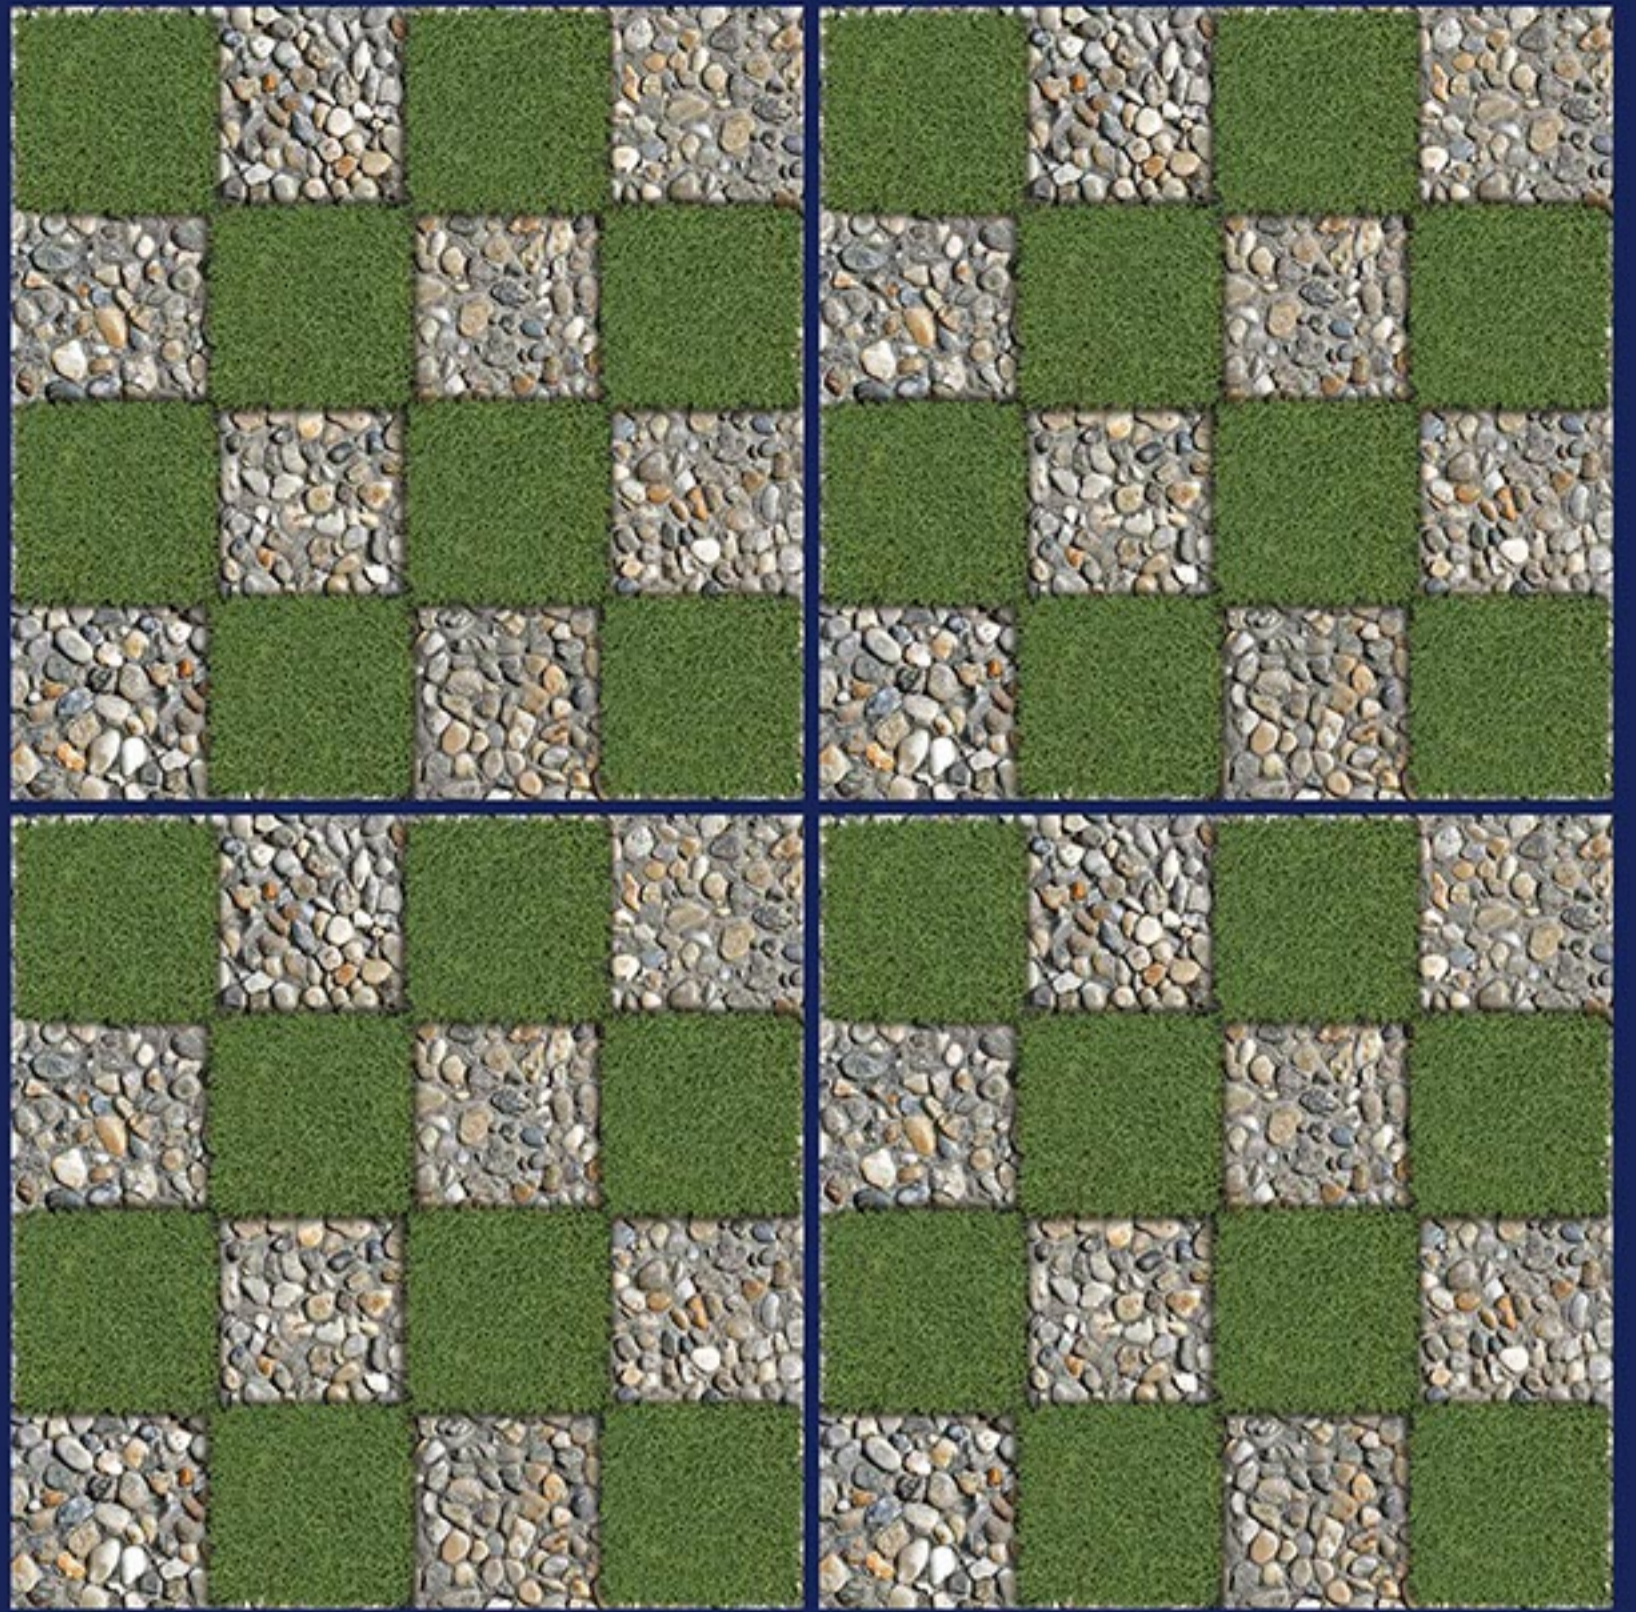

# REXTRON<sup>®</sup>

CERAMIC

**WHITE BODY  
PORCELAIN TILES**  
600 x 600 mm

GARDEN  
SERIES

99002

GARDEN  
SERIES

99004

GARDEN  
SERIES

99005

GARDEN  
SERIES

99008

GARDEN  
SERIES

99009

GARDEN  
SERIES

99010

GARDEN  
SERIES

99011

GARDEN  
SERIES

99012

GARDEN  
SERIES

99013

GARDEN  
SERIES

99014

GARDEN  
SERIES

99015

GARDEN  
SERIES

99016

GARDEN  
SERIES

99017

GARDEN  
SERIES

99019

GARDEN  
SERIES