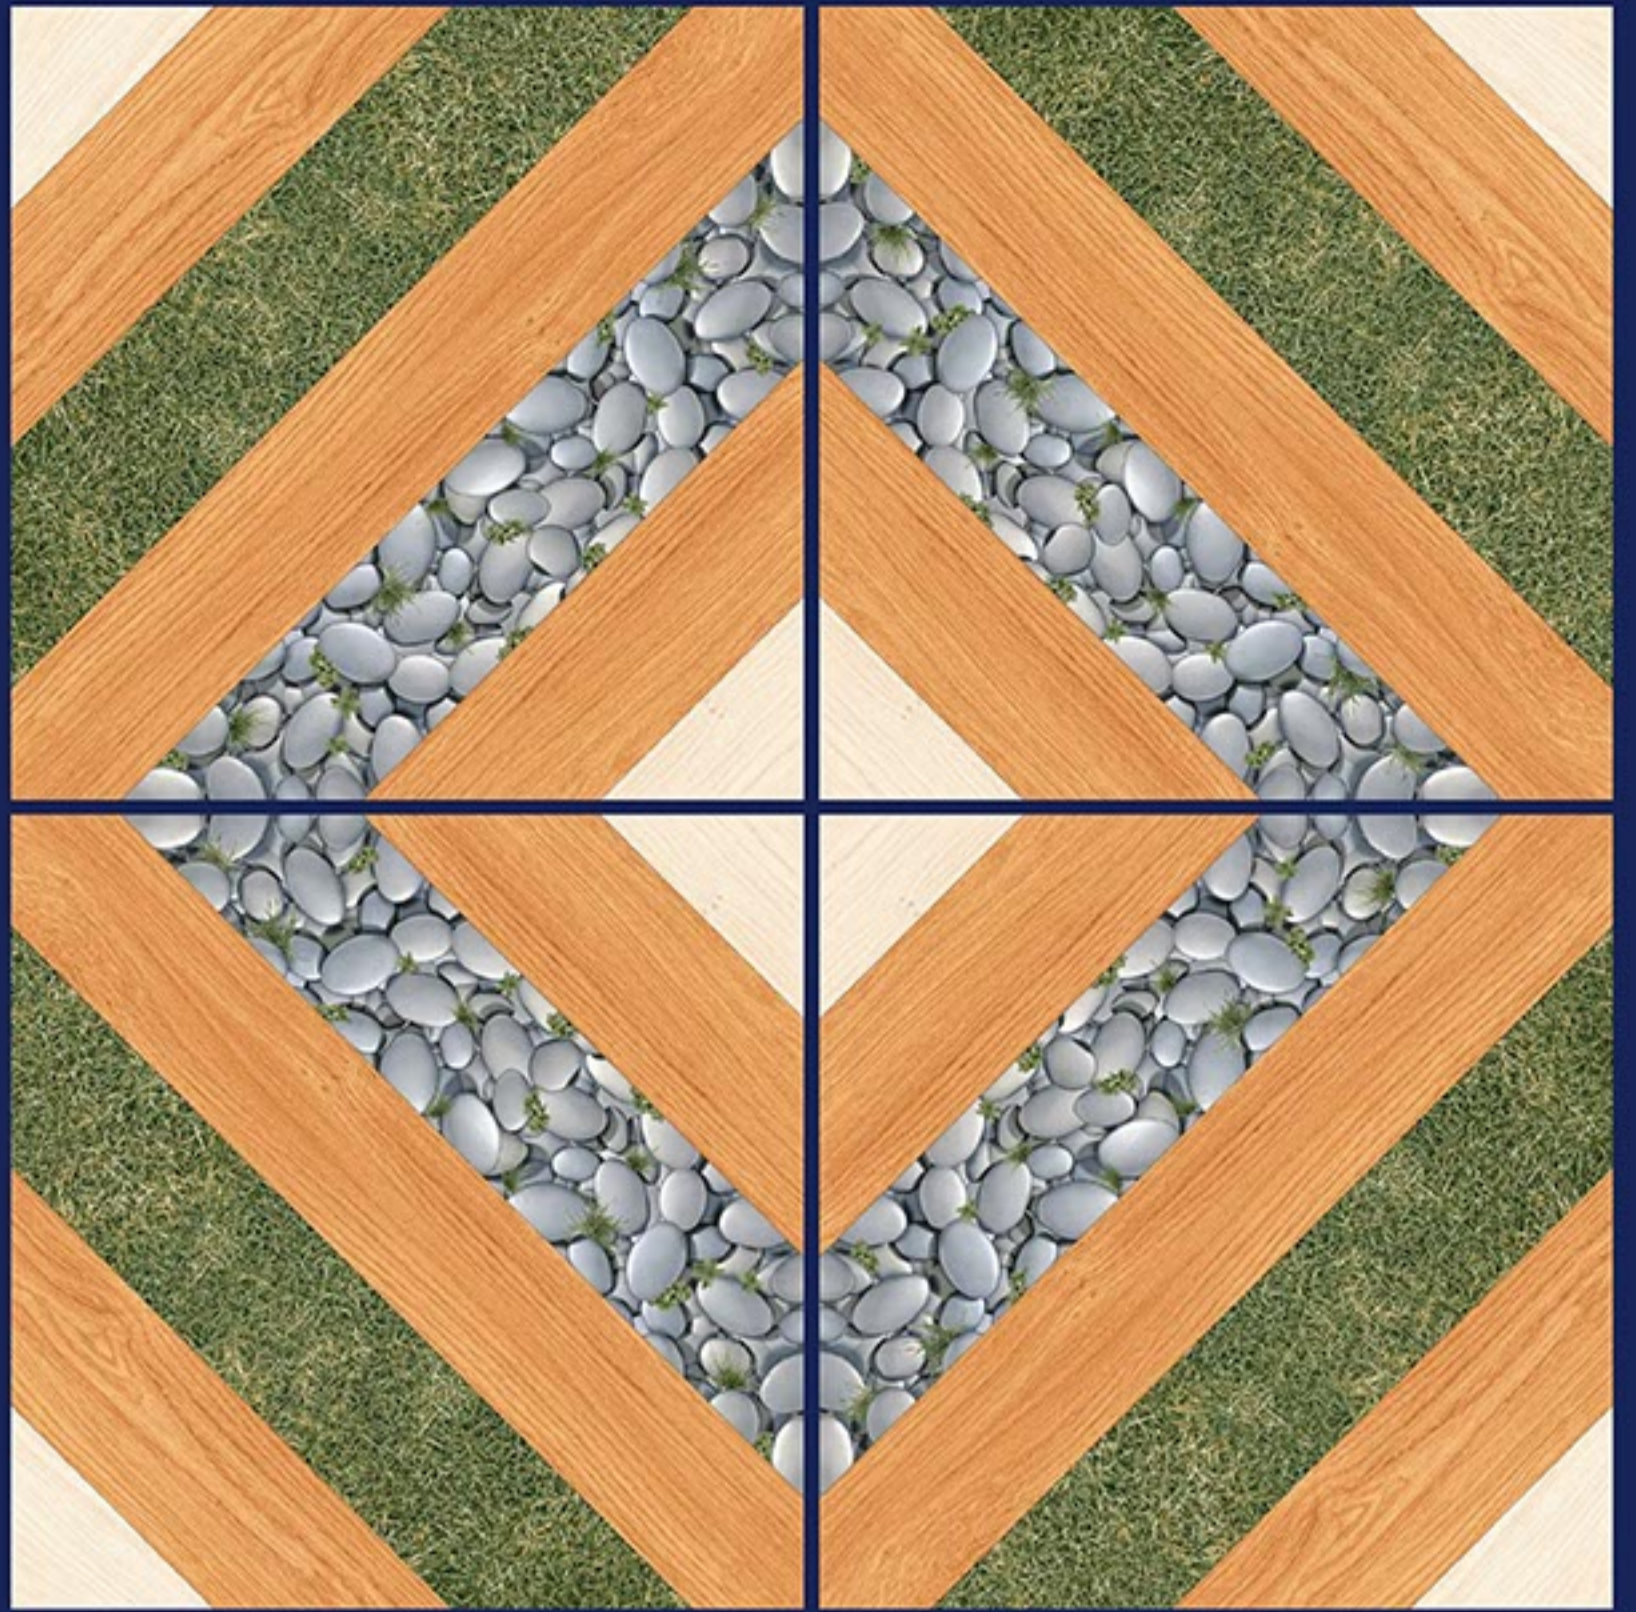

# REXTRON<sup>®</sup>

CERAMIC

**WHITE BODY  
PORCELAIN TILES**  
600 x 600 mm

GARDEN  
SERIES

99002

GARDEN  
SERIES

99004

GARDEN  
SERIES

99005

GARDEN  
SERIES

99008

GARDEN  
SERIES

99009

GARDEN  
SERIES

99010

GARDEN  
SERIES