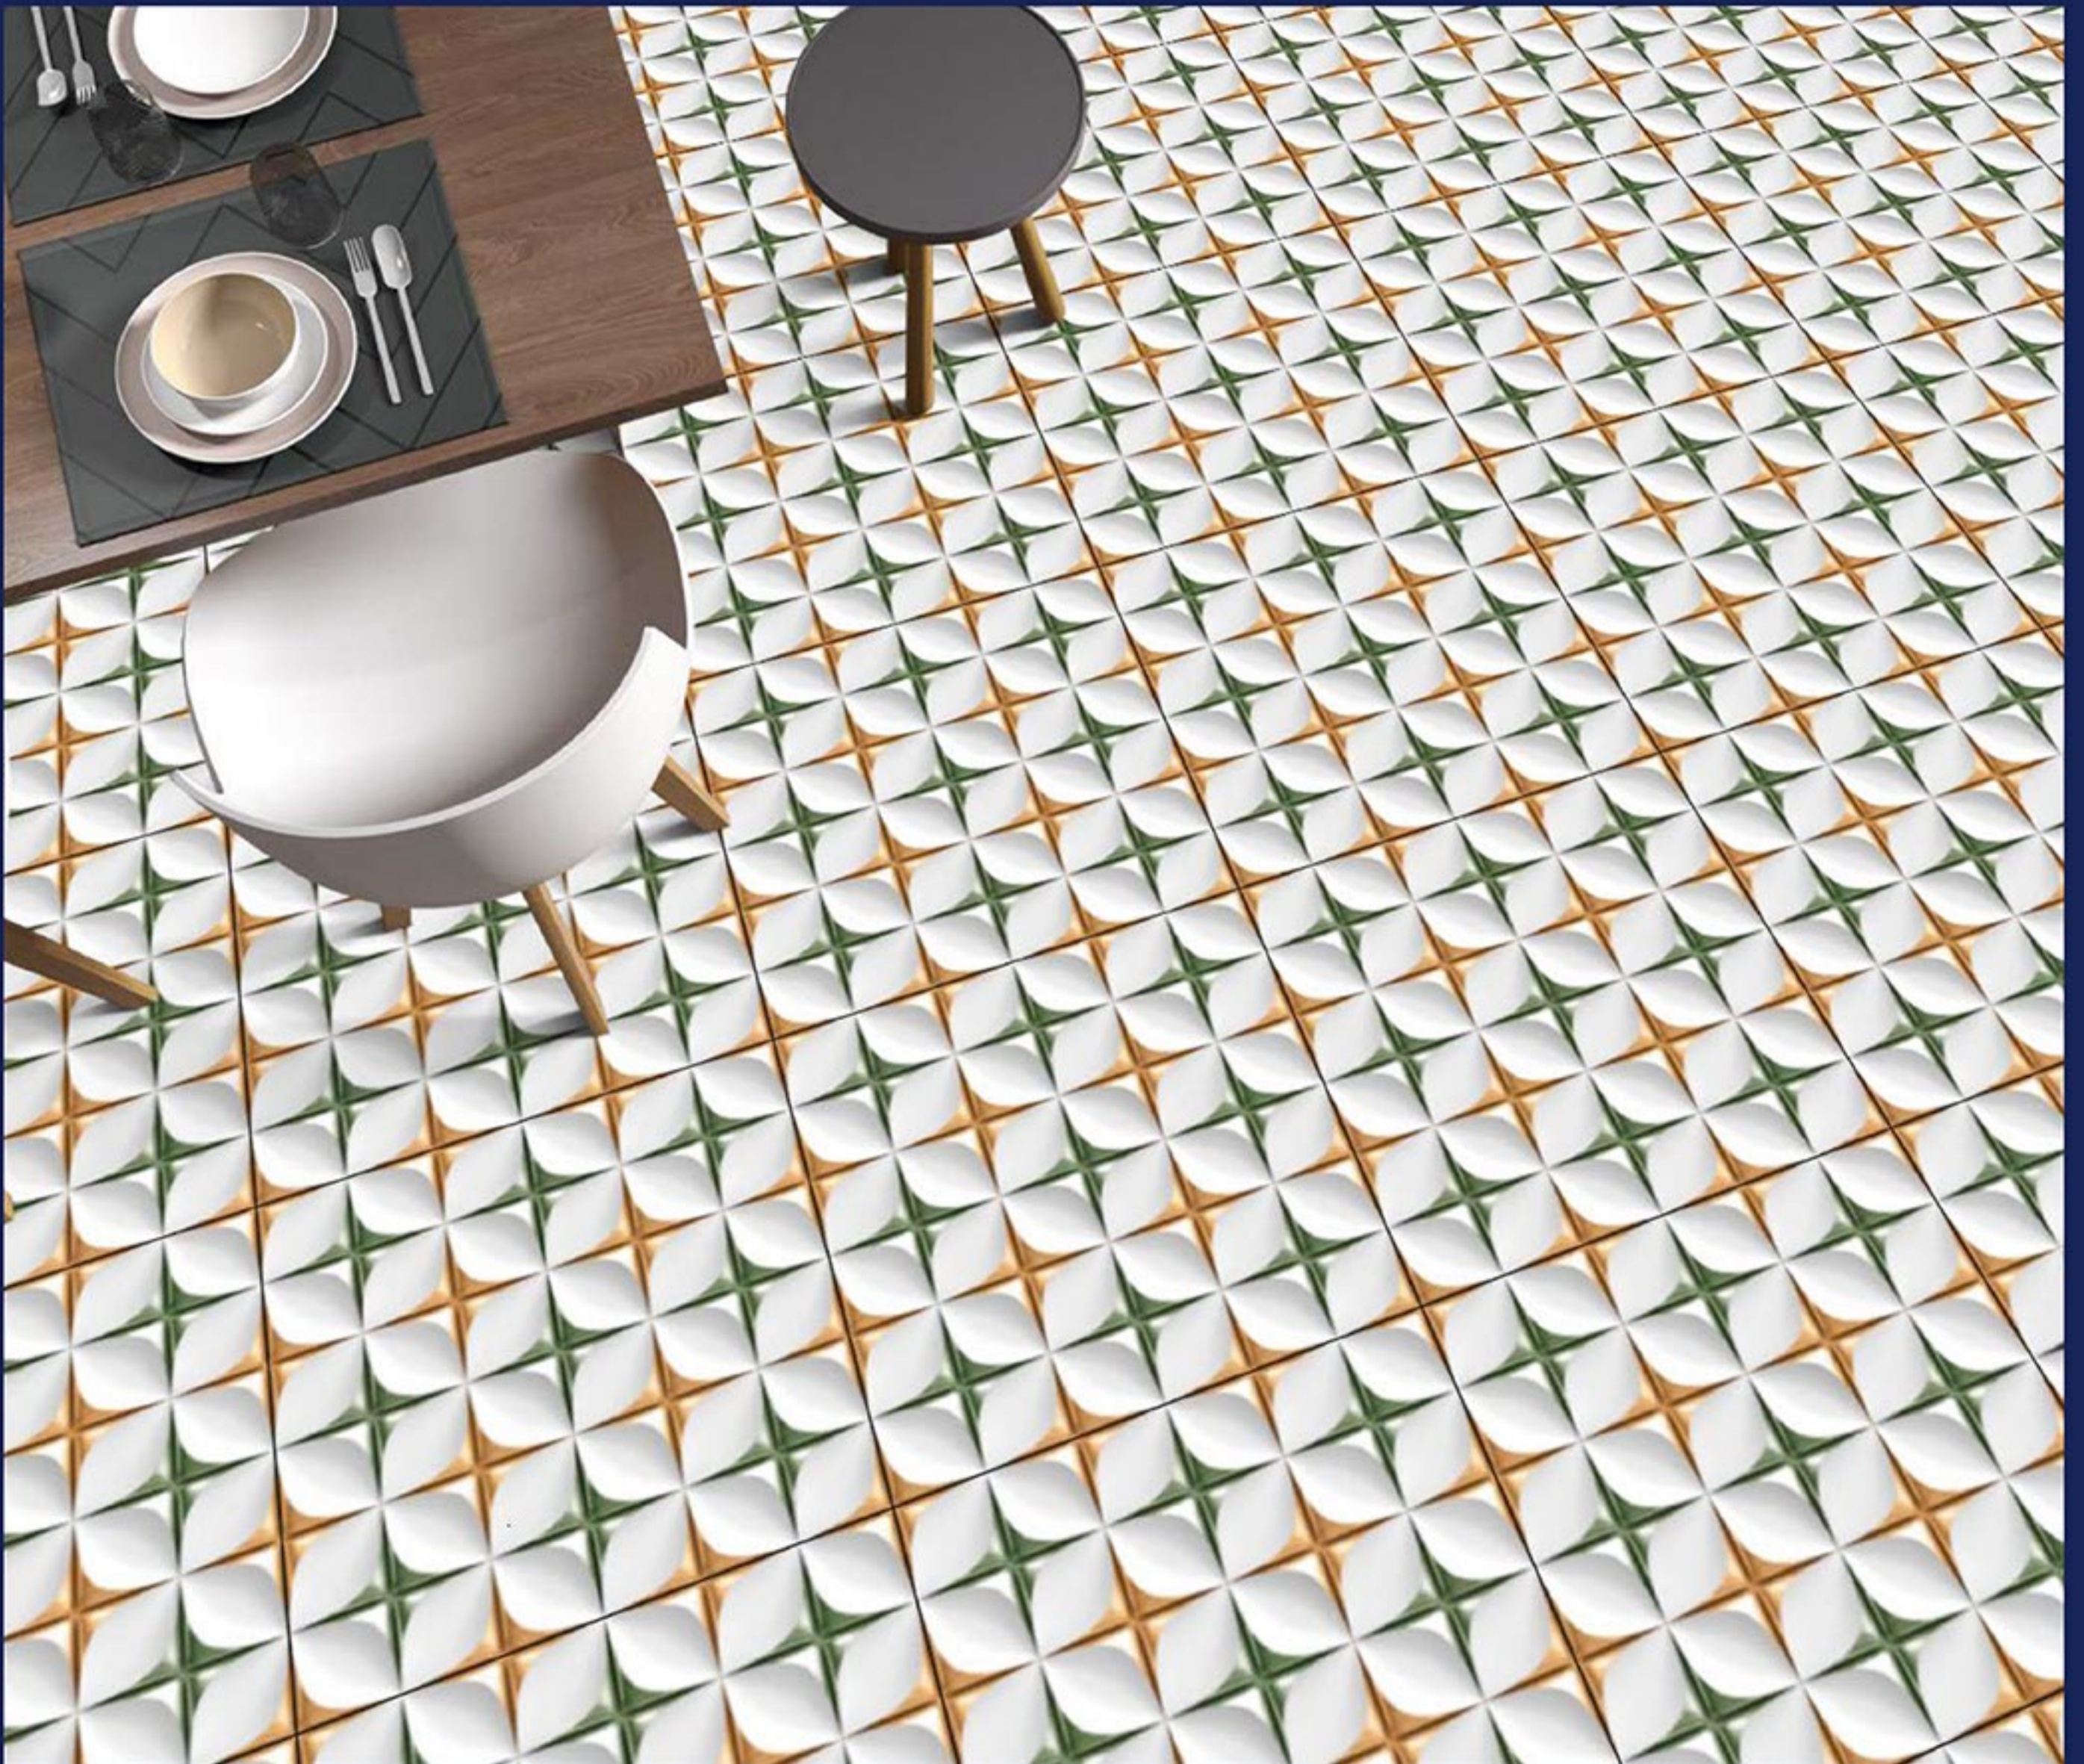

# REXTRON<sup>®</sup>

CERAMIC

**WHITE BODY  
PORCELAIN TILES**  
600 x 600 mm

GARDEN  
SERIES

99002

GARDEN  
SERIES

99004

GARDEN  
SERIES

99005

GARDEN  
SERIES

99008

GARDEN  
SERIES

99009

GARDEN  
SERIES

99010

GARDEN  
SERIES

99011

GARDEN  
SERIES

99012

GARDEN  
SERIES

99013

GARDEN  
SERIES

99014

GARDEN  
SERIES