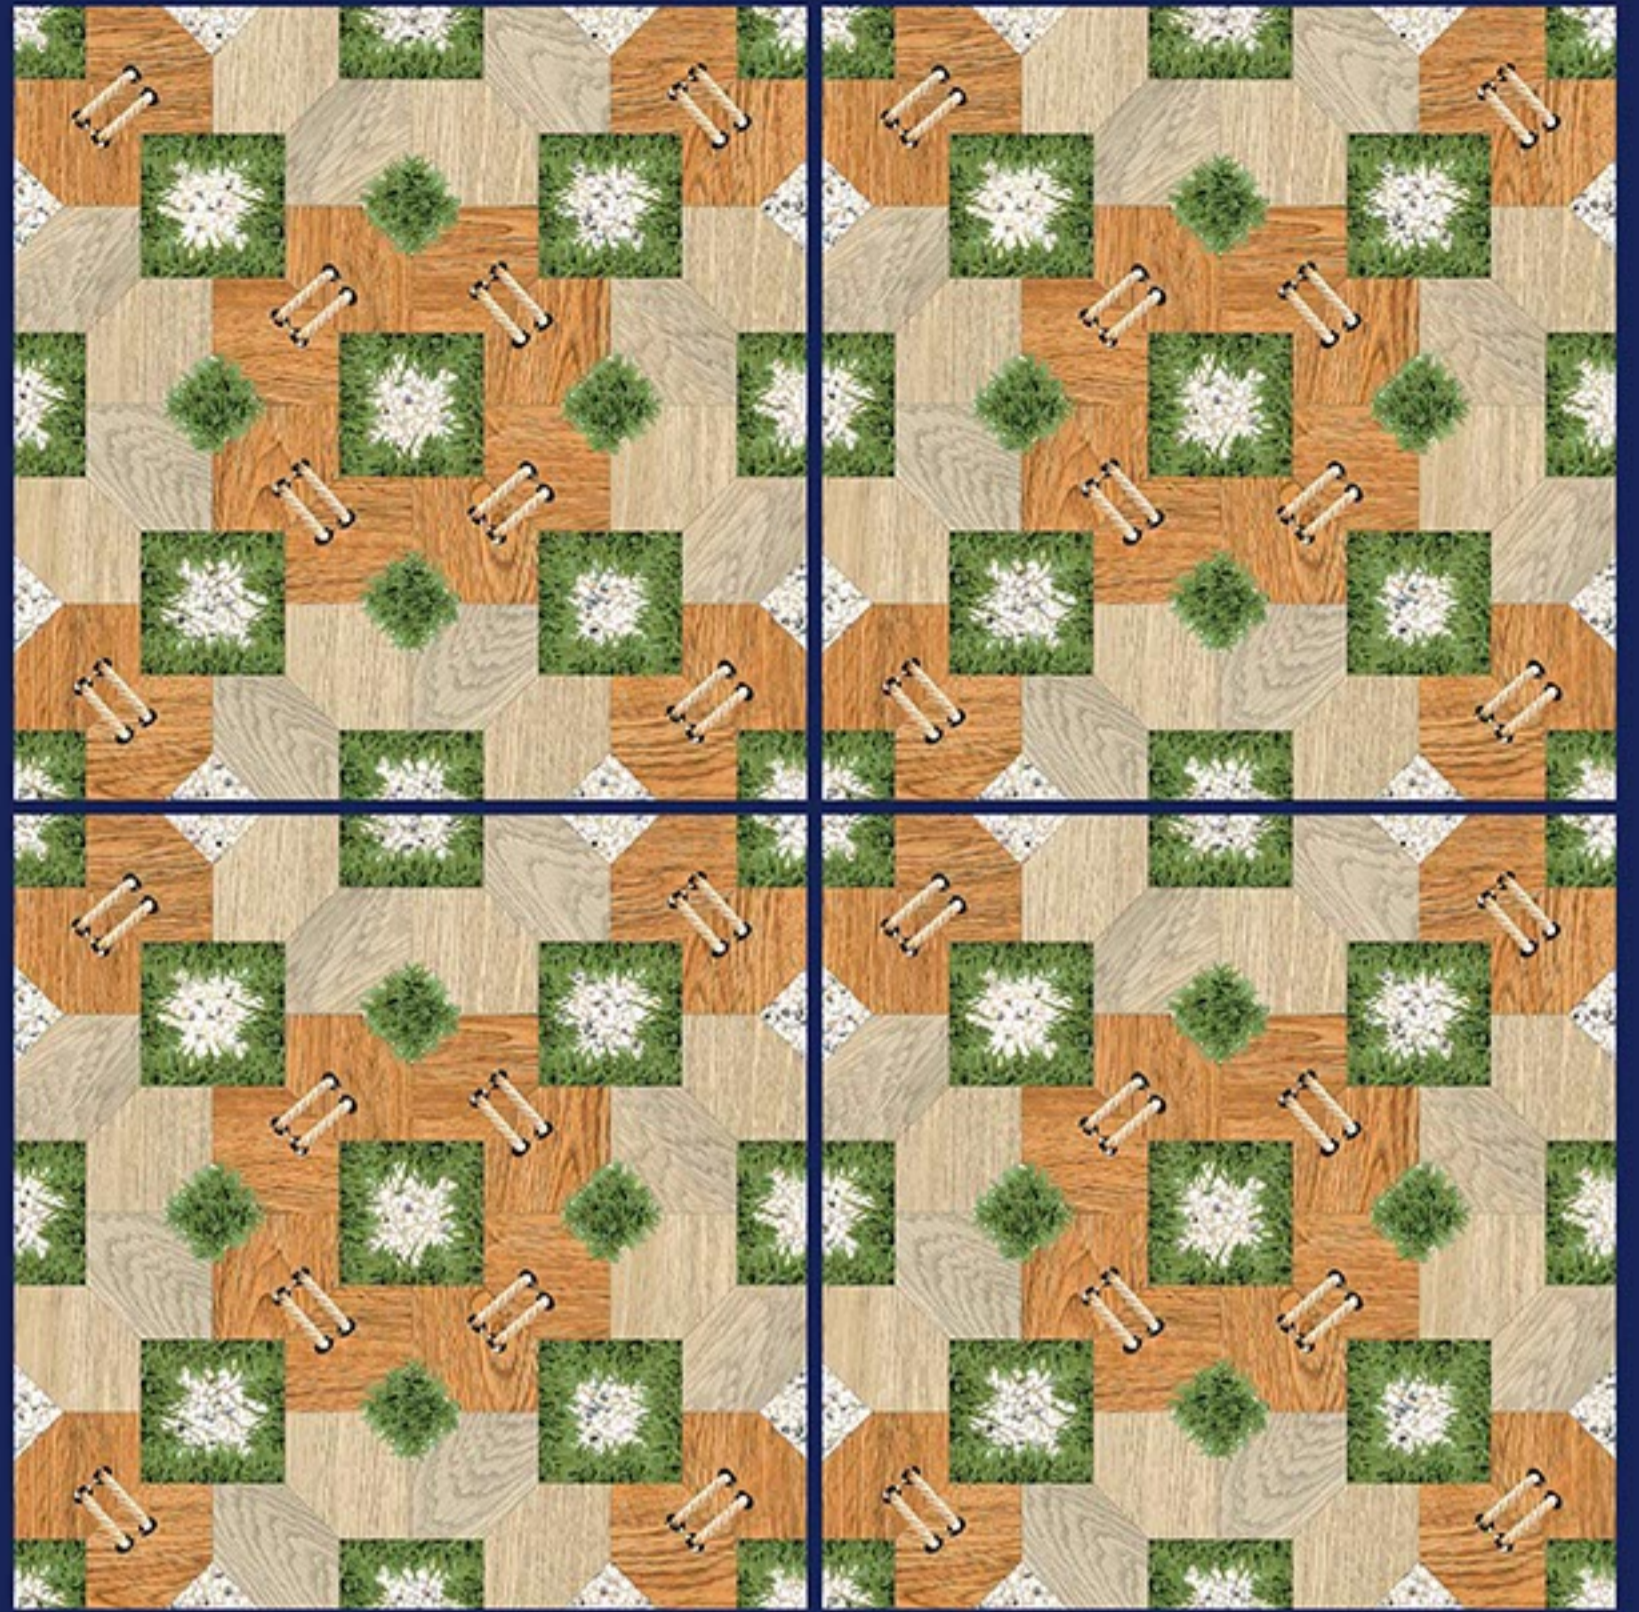

# REXTRON<sup>®</sup>

CERAMIC

**WHITE BODY  
PORCELAIN TILES**  
600 x 600 mm

GARDEN  
SERIES

99002

GARDEN  
SERIES

99004

GARDEN  
SERIES

99005

GARDEN  
SERIES

99008

GARDEN  
SERIES

99009

GARDEN  
SERIES

99010

GARDEN  
SERIES

99011

GARDEN  
SERIES

99012

GARDEN  
SERIES

99013

GARDEN  
SERIES

99014

GARDEN  
SERIES

99015

GARDEN  
SERIES

99016

GARDEN  
SERIES

99017

GARDEN  
SERIES

99019

GARDEN  
SERIES