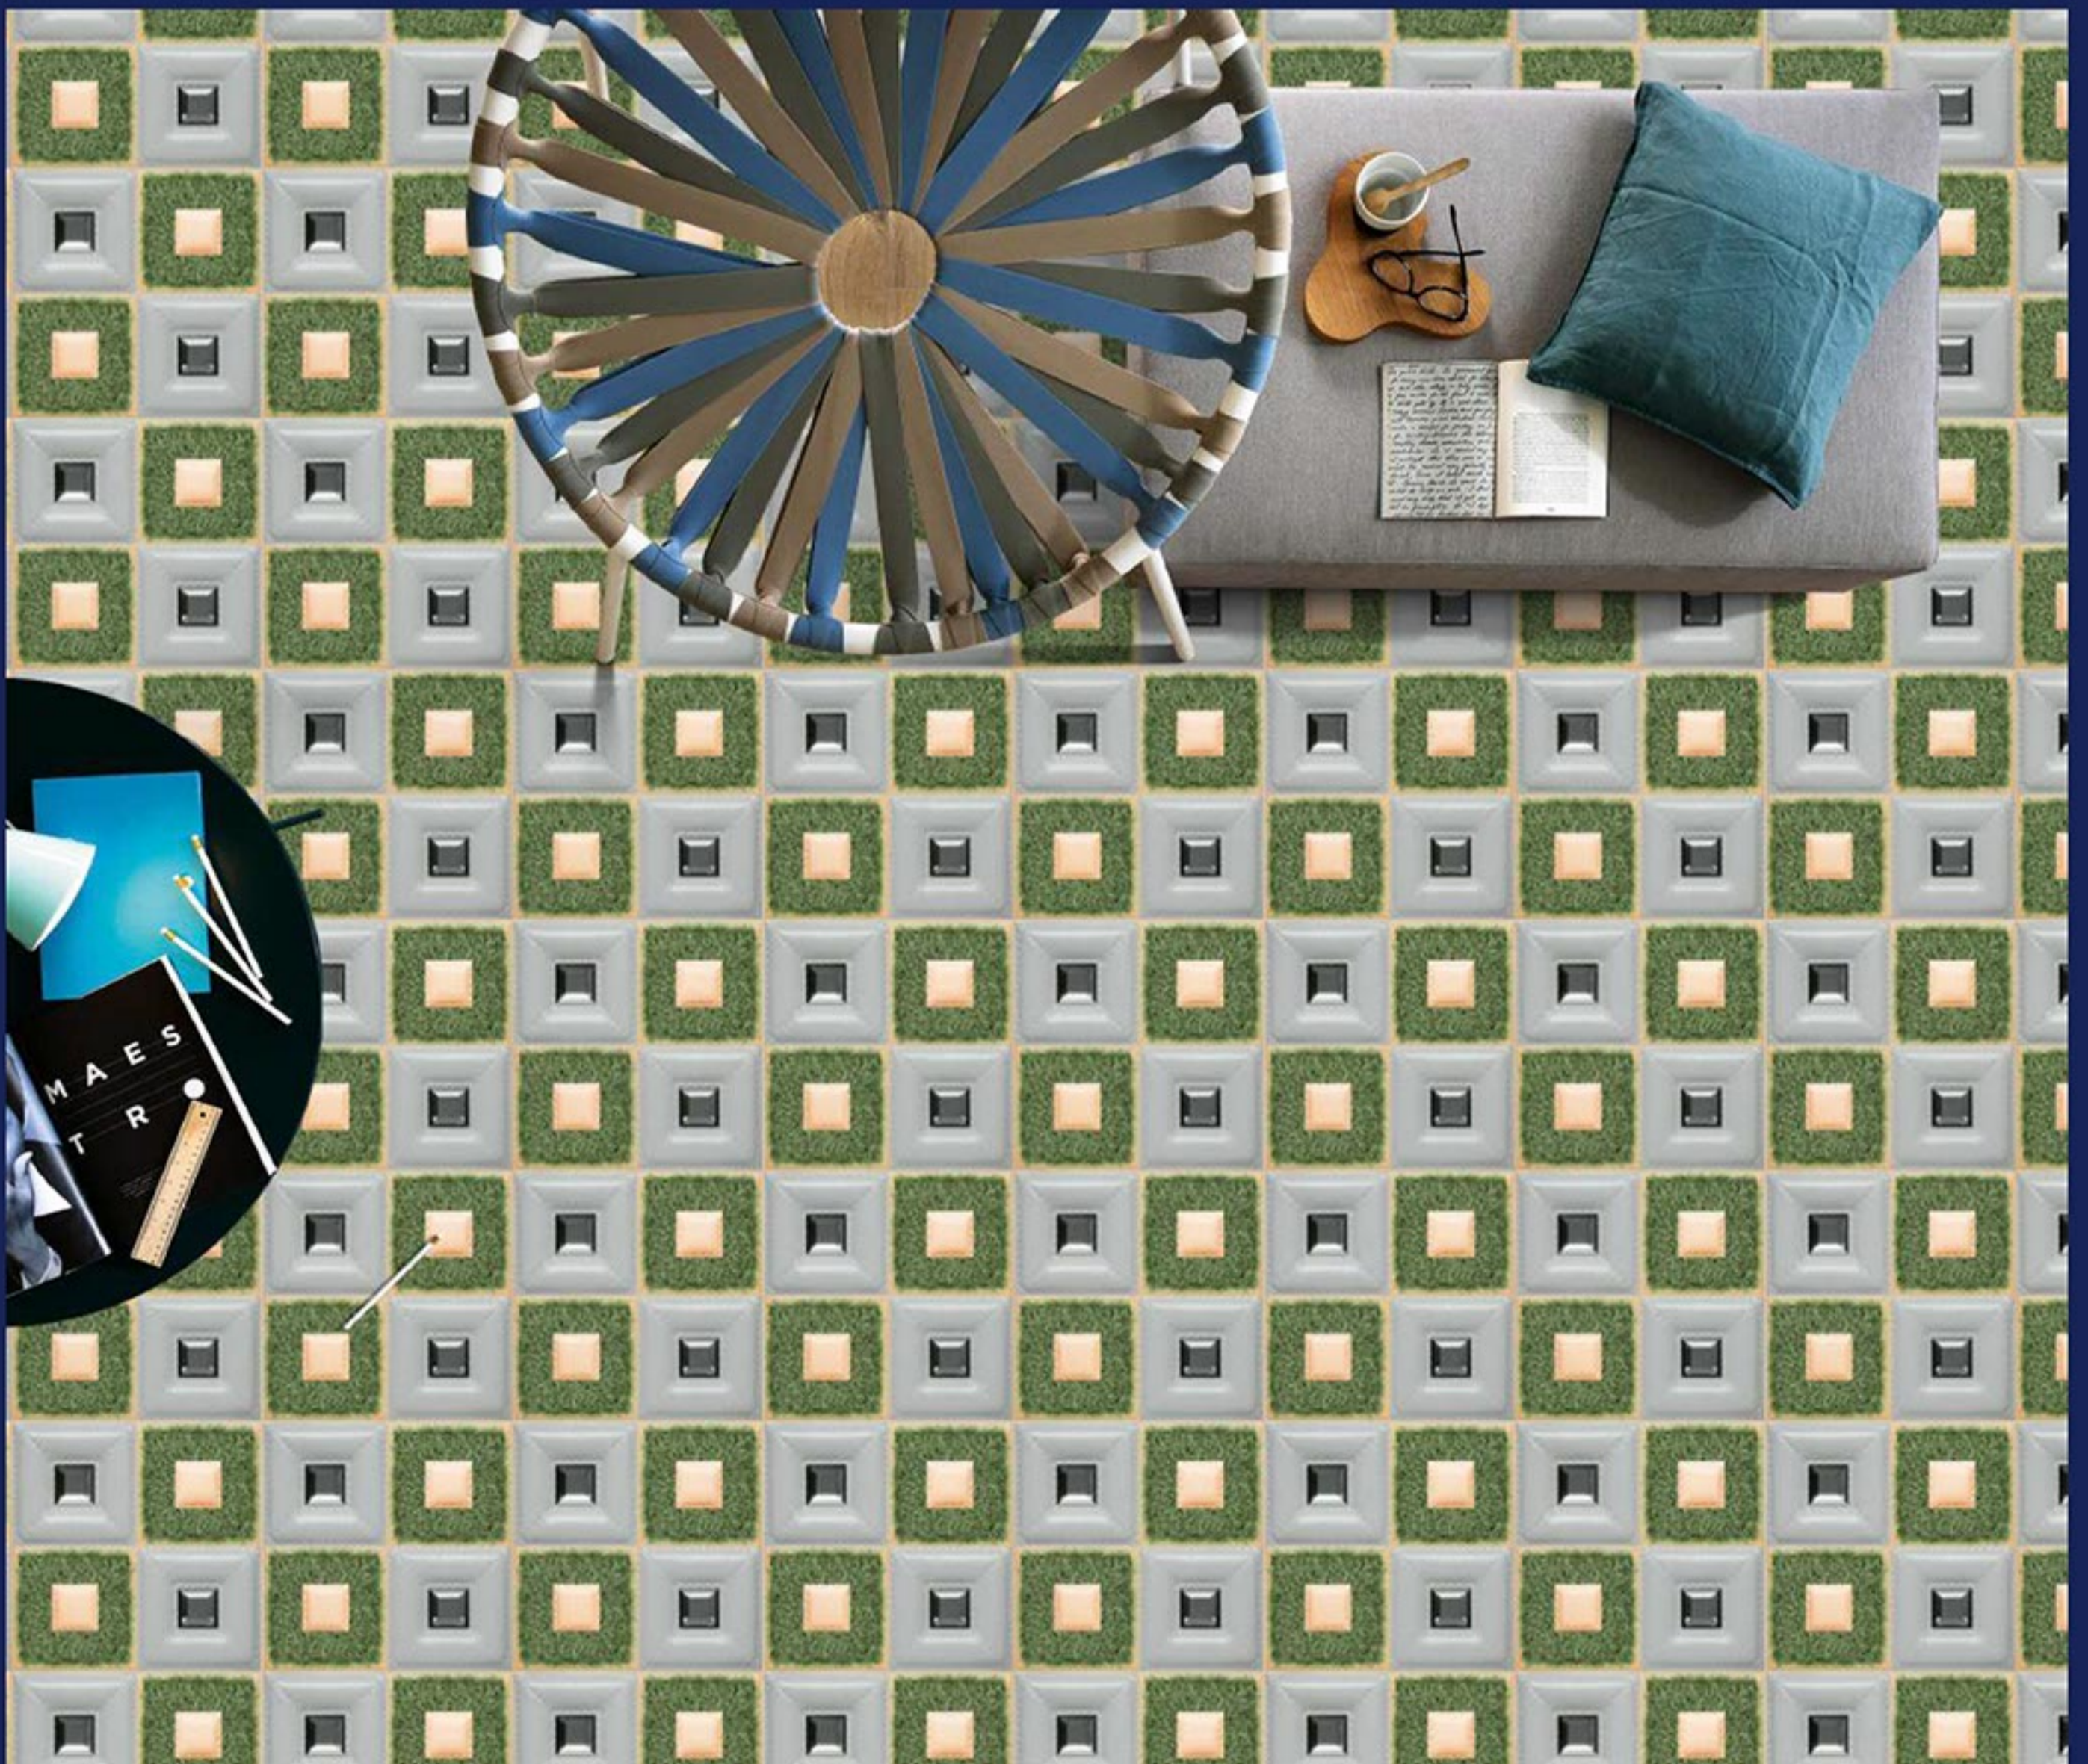

# REXTRON<sup>®</sup>

CERAMIC

**WHITE BODY  
PORCELAIN TILES**  
600 x 600 mm

GARDEN  
SERIES

99002

GARDEN  
SERIES

99004

GARDEN  
SERIES

99005

GARDEN  
SERIES

99008

GARDEN  
SERIES

99009

GARDEN  
SERIES

99010

GARDEN  
SERIES

99011

GARDEN  
SERIES

99012

GARDEN  
SERIES

99013

GARDEN  
SERIES

99014

GARDEN  
SERIES