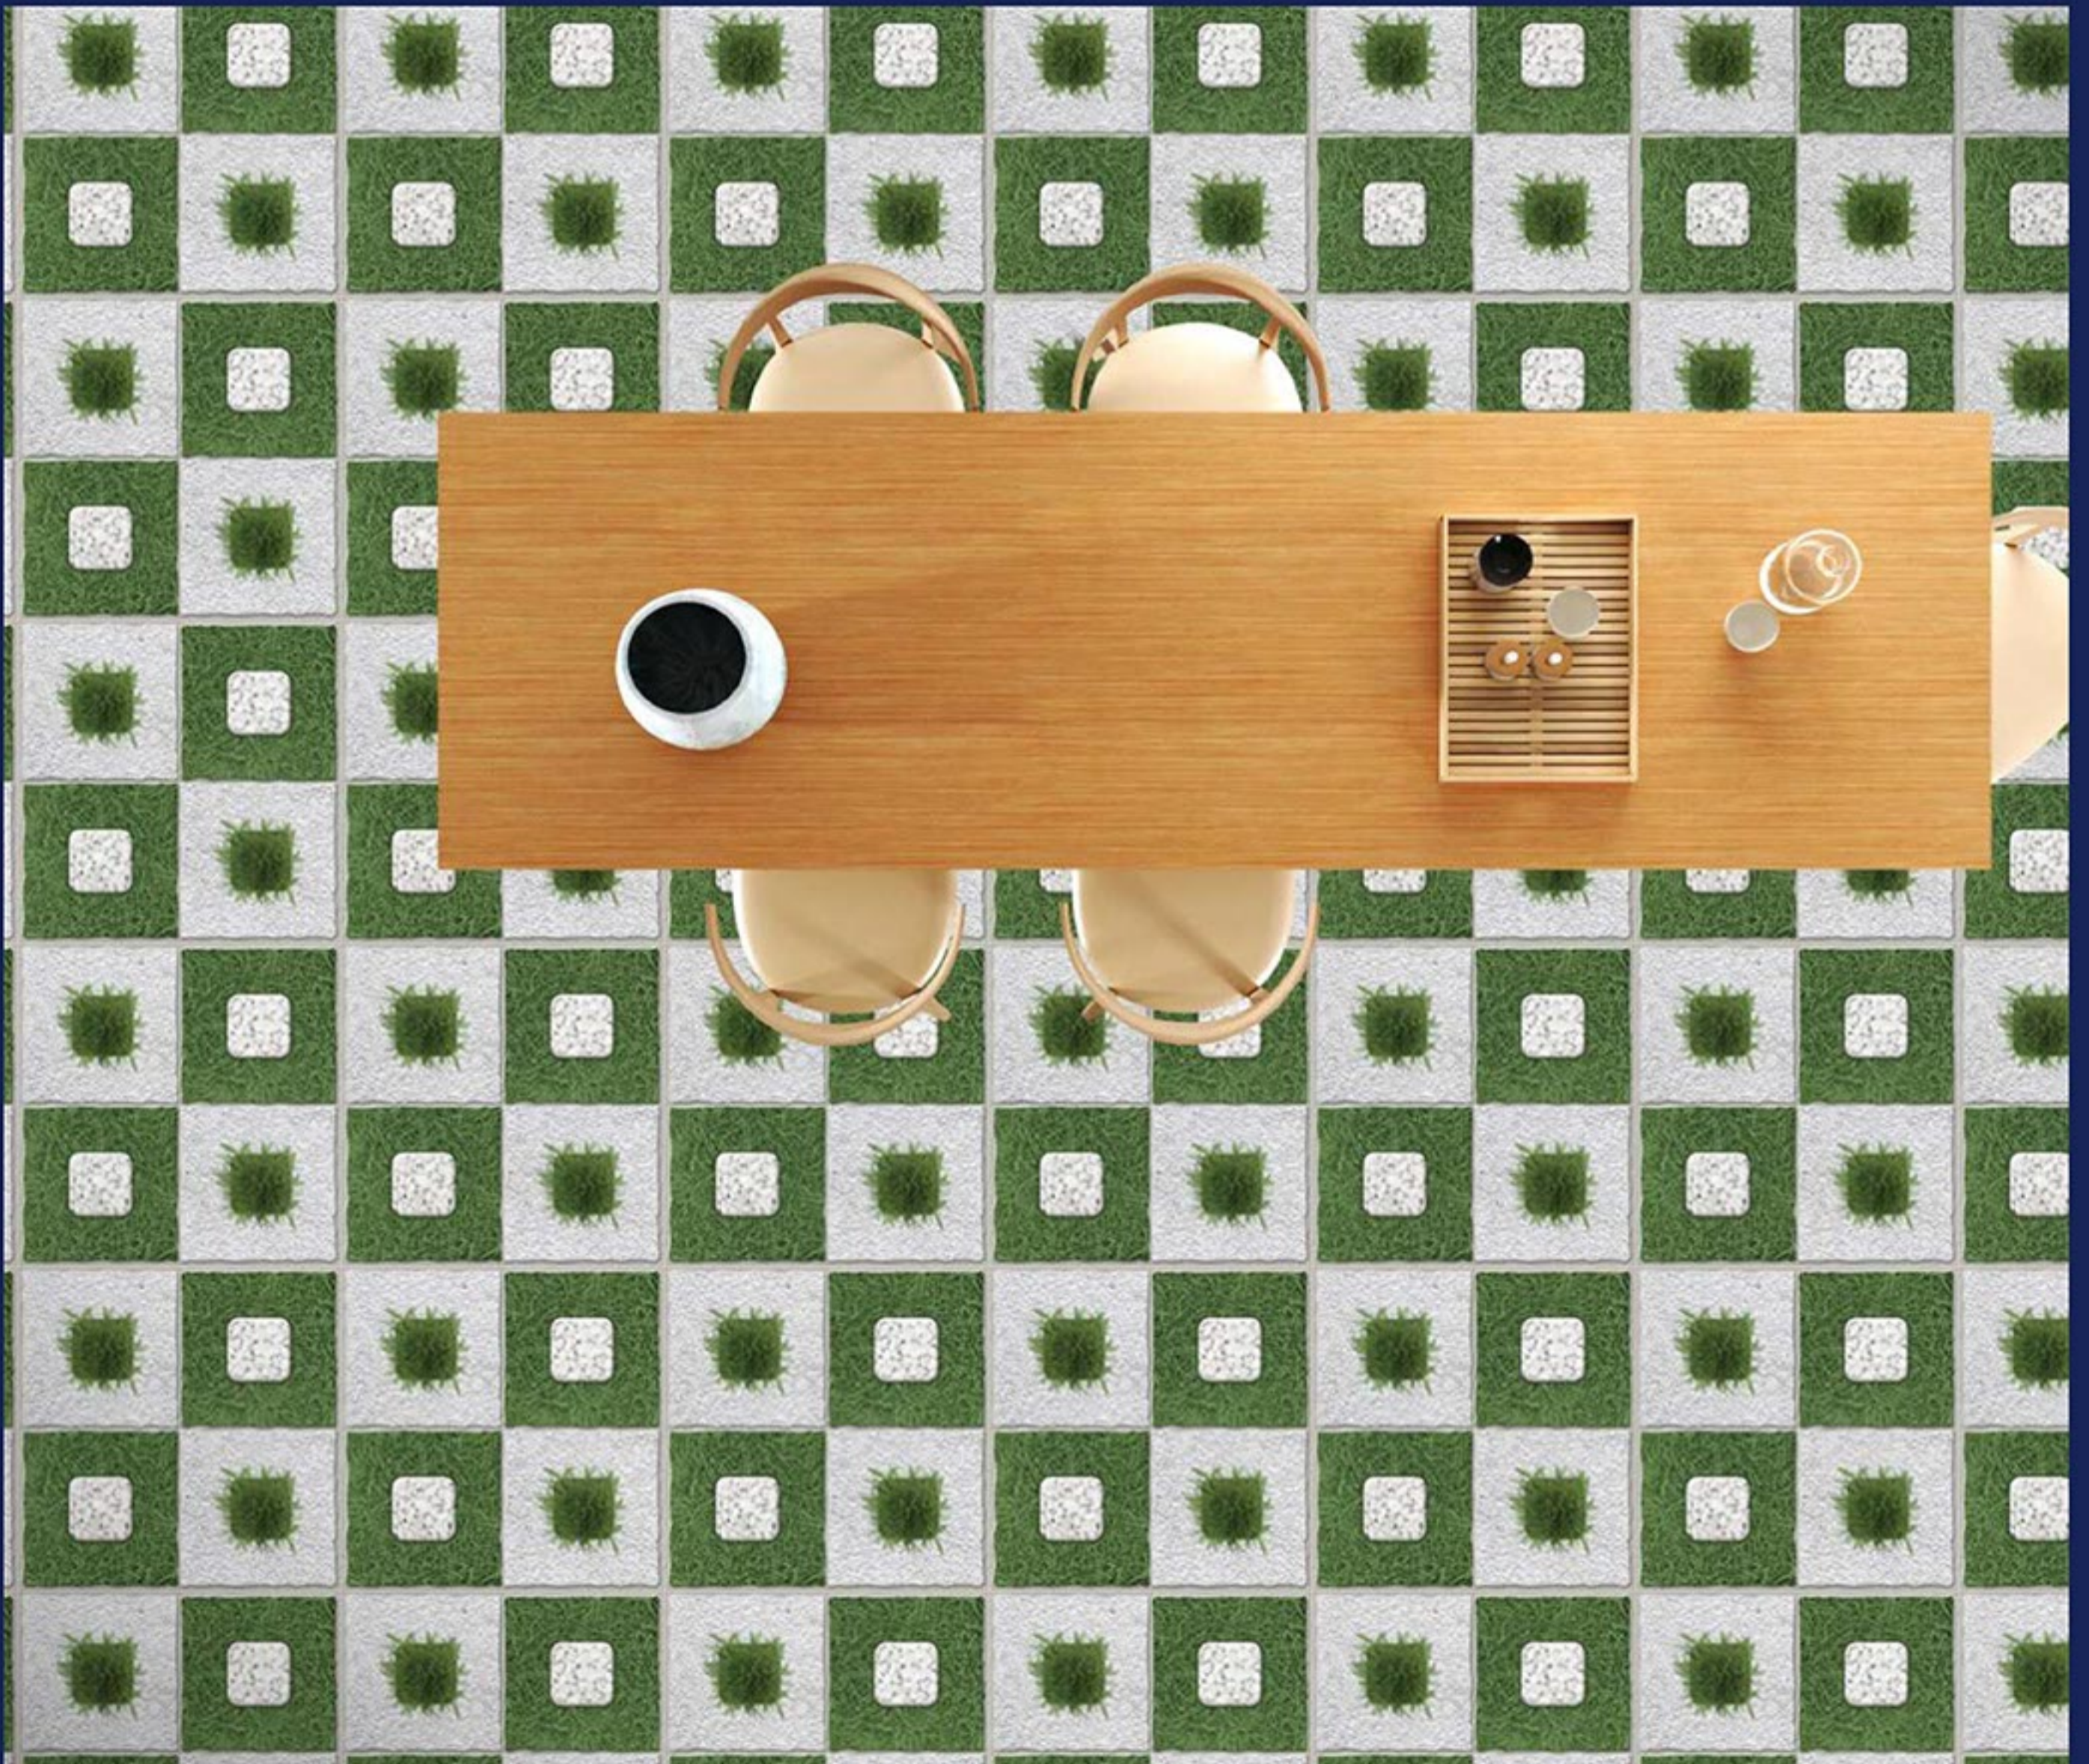

# REXTRON<sup>®</sup>

CERAMIC

**WHITE BODY  
PORCELAIN TILES**  
600 x 600 mm

GARDEN  
SERIES

99002

GARDEN  
SERIES

99004

GARDEN  
SERIES

99005

GARDEN  
SERIES

99008

GARDEN  
SERIES

99009

GARDEN  
SERIES

99010

GARDEN  
SERIES