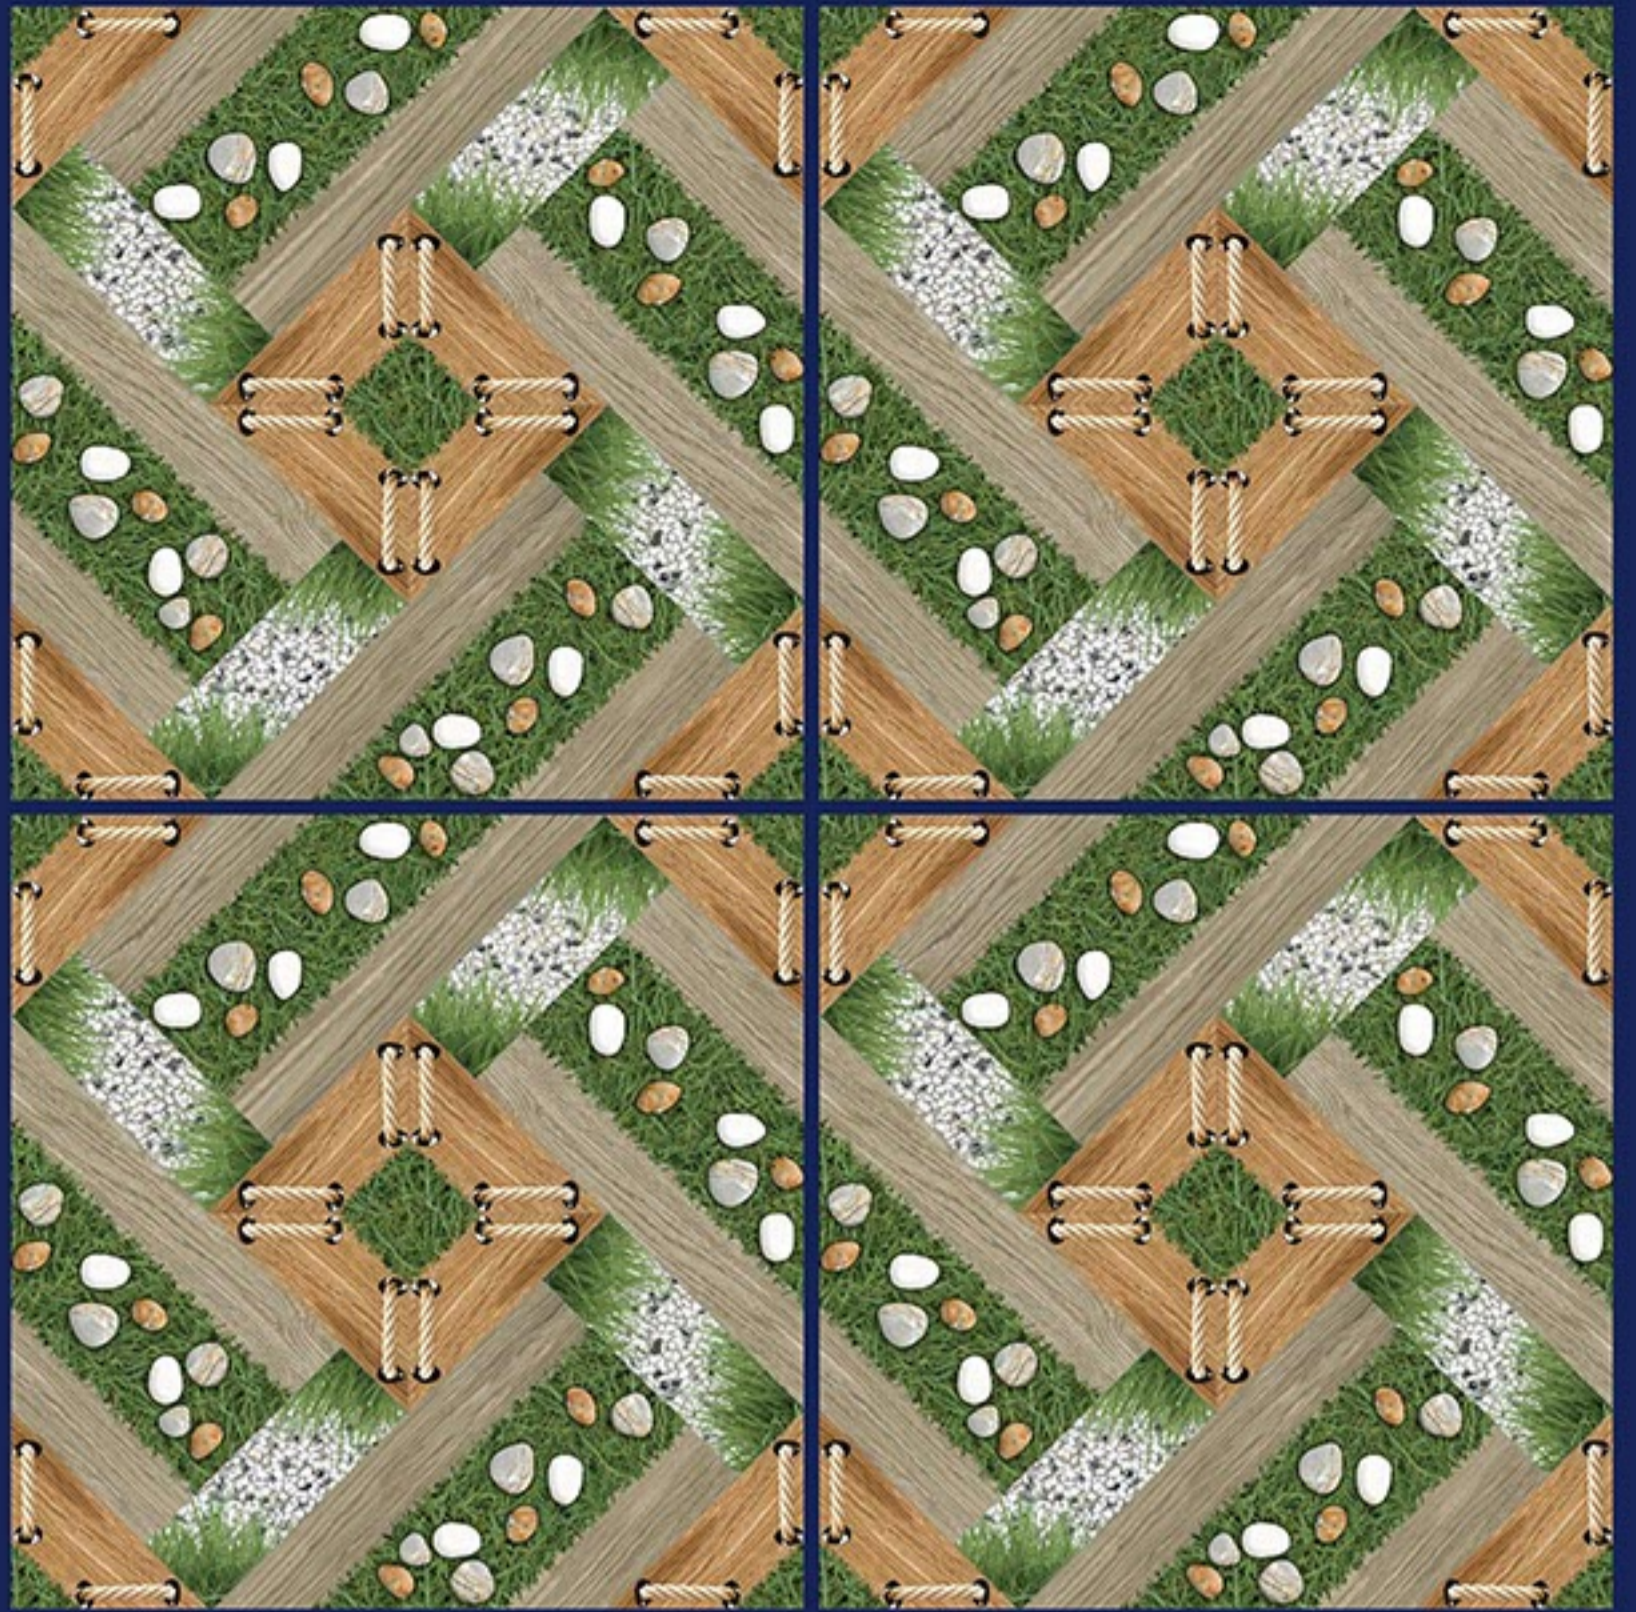

# REXTRON<sup>®</sup>

CERAMIC

**WHITE BODY  
PORCELAIN TILES**  
600 x 600 mm

GARDEN  
SERIES

99002

GARDEN  
SERIES

99004

GARDEN  
SERIES

99005

GARDEN  
SERIES

99008

GARDEN  
SERIES

99009

GARDEN  
SERIES

99010

GARDEN  
SERIES

99011

GARDEN  
SERIES

99012

GARDEN  
SERIES

99013

GARDEN  
SERIES

99014

GARDEN  
SERIES

99015

GARDEN  
SERIES

99016

GARDEN  
SERIES

99017

GARDEN  
SERIES

99019

GARDEN  
SERIES