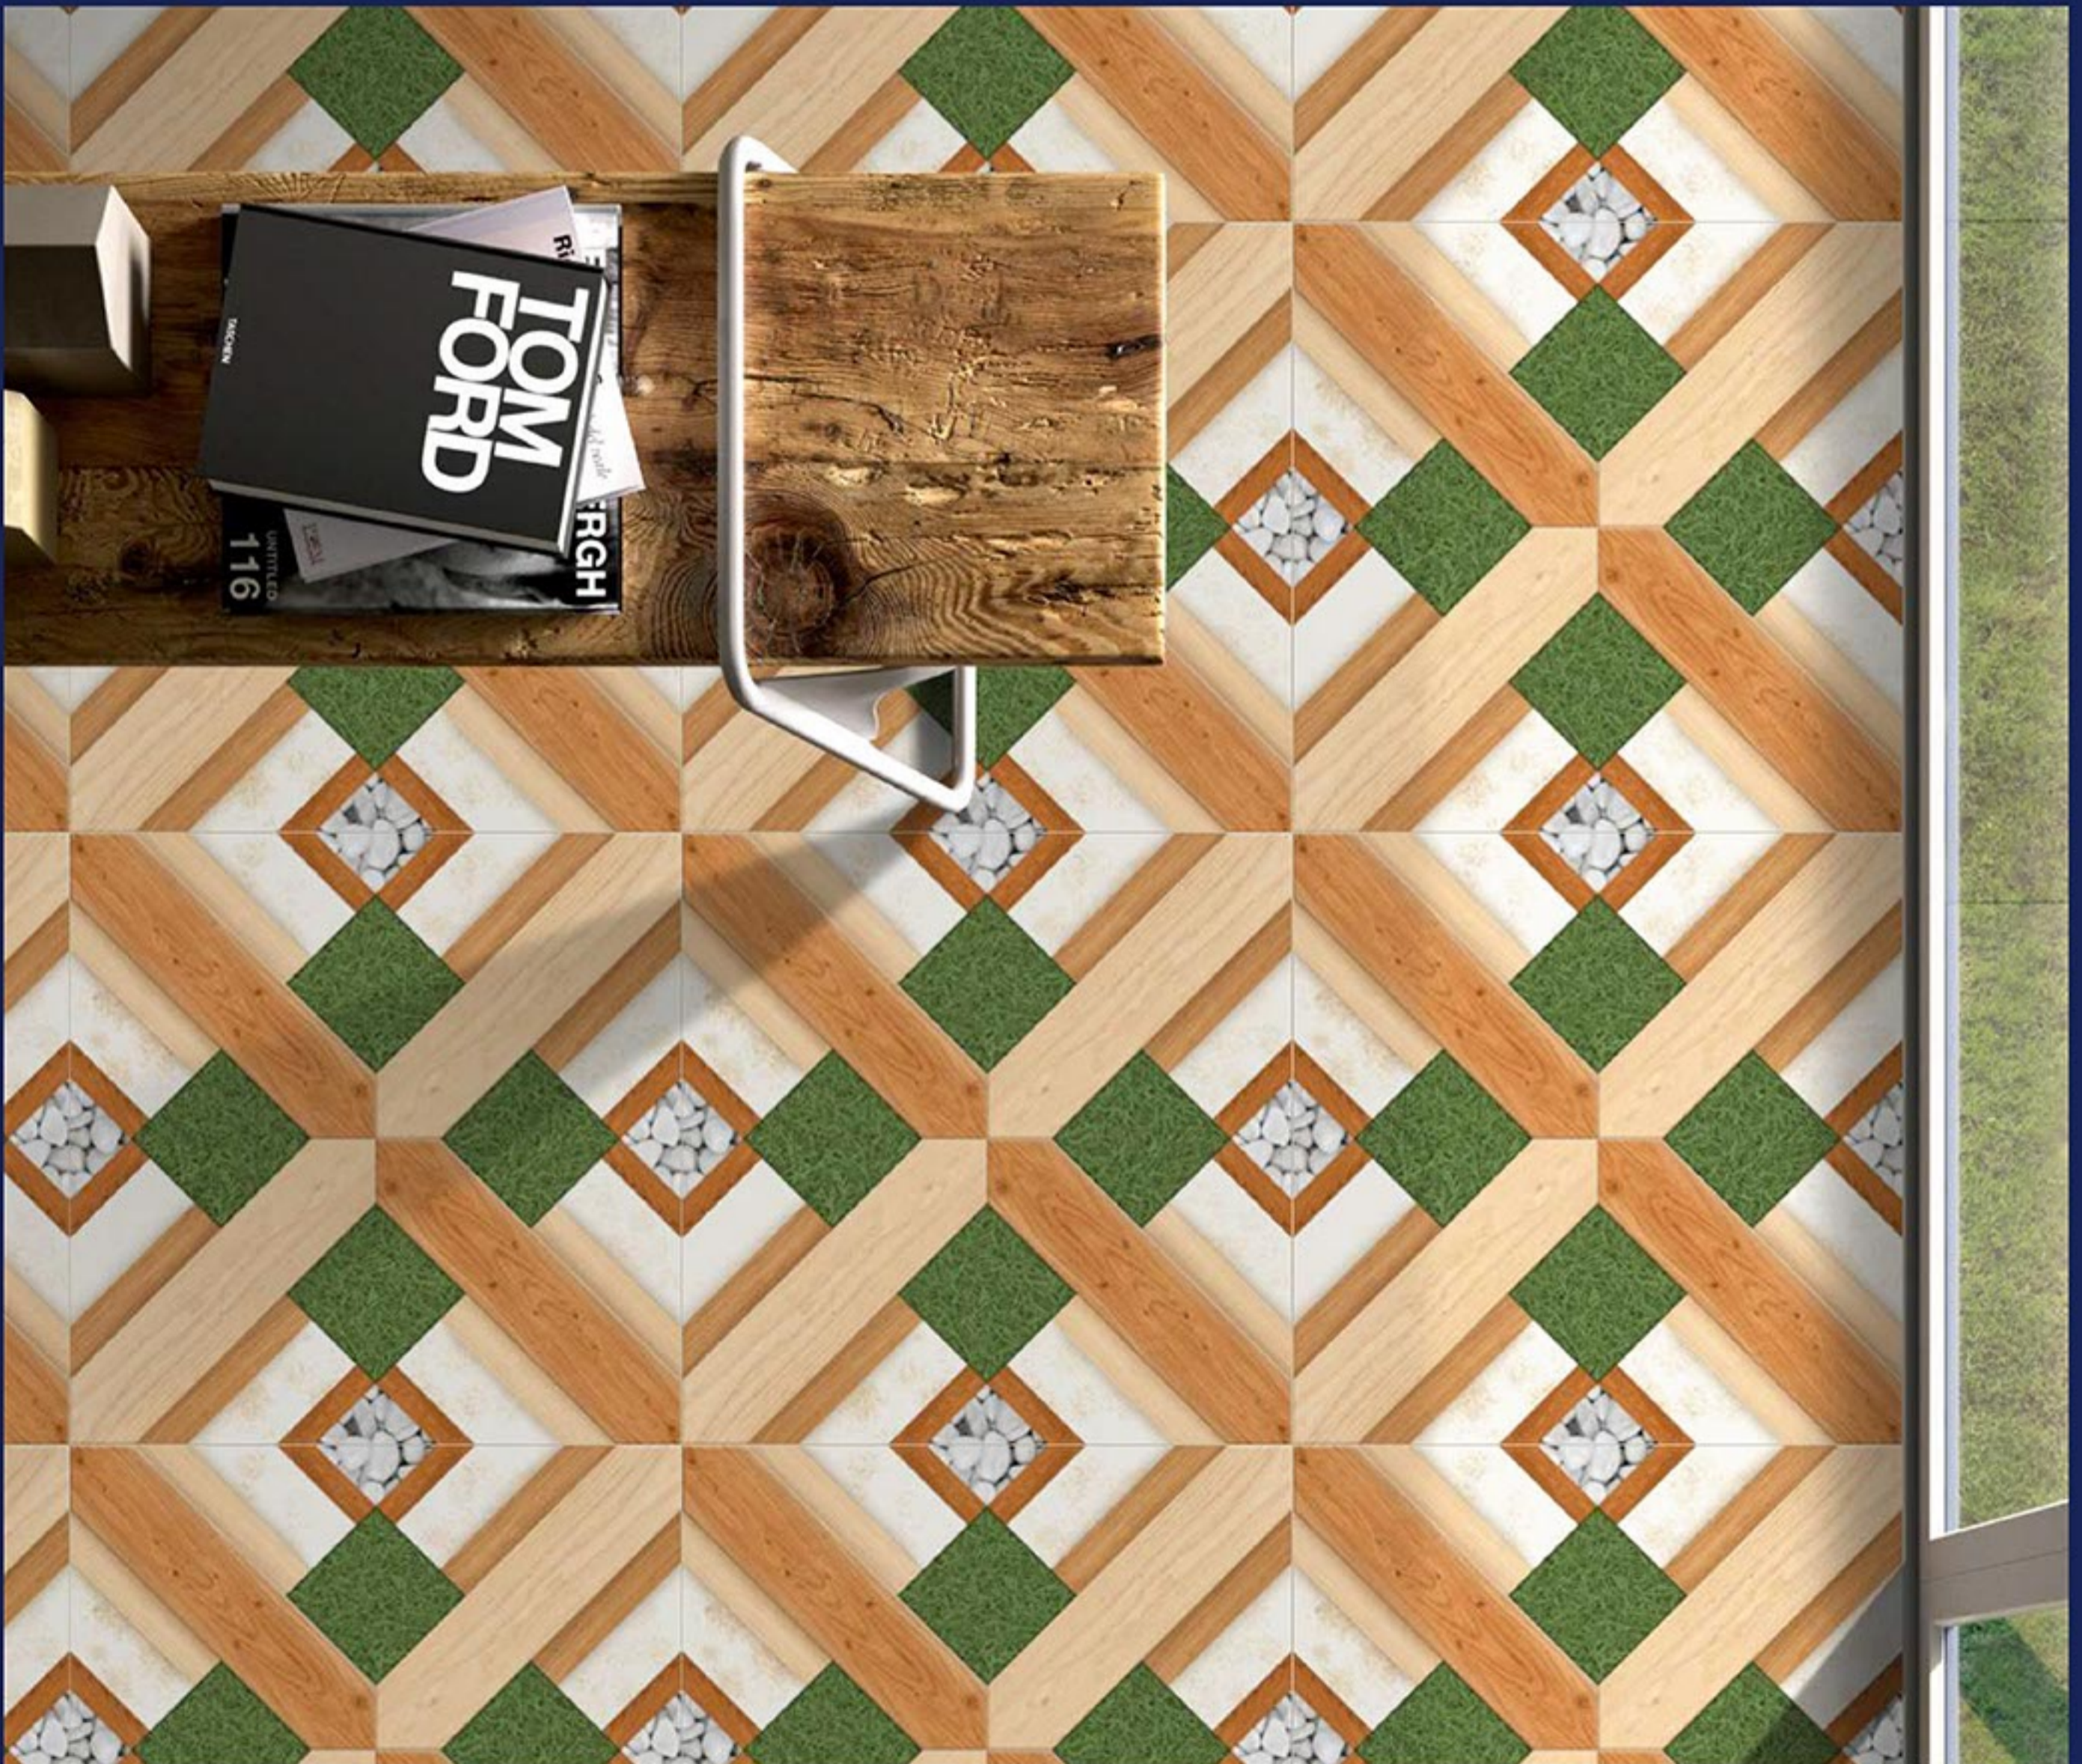

# REXTRON<sup>®</sup>

CERAMIC

**WHITE BODY  
PORCELAIN TILES**  
600 x 600 mm

GARDEN  
SERIES

99002

GARDEN  
SERIES

99004

GARDEN  
SERIES

99005

GARDEN  
SERIES

99008

GARDEN  
SERIES

99009

GARDEN  
SERIES

99010

GARDEN  
SERIES

99011

GARDEN  
SERIES

99012

GARDEN  
SERIES

99013

GARDEN  
SERIES

99014

GARDEN  
SERIES