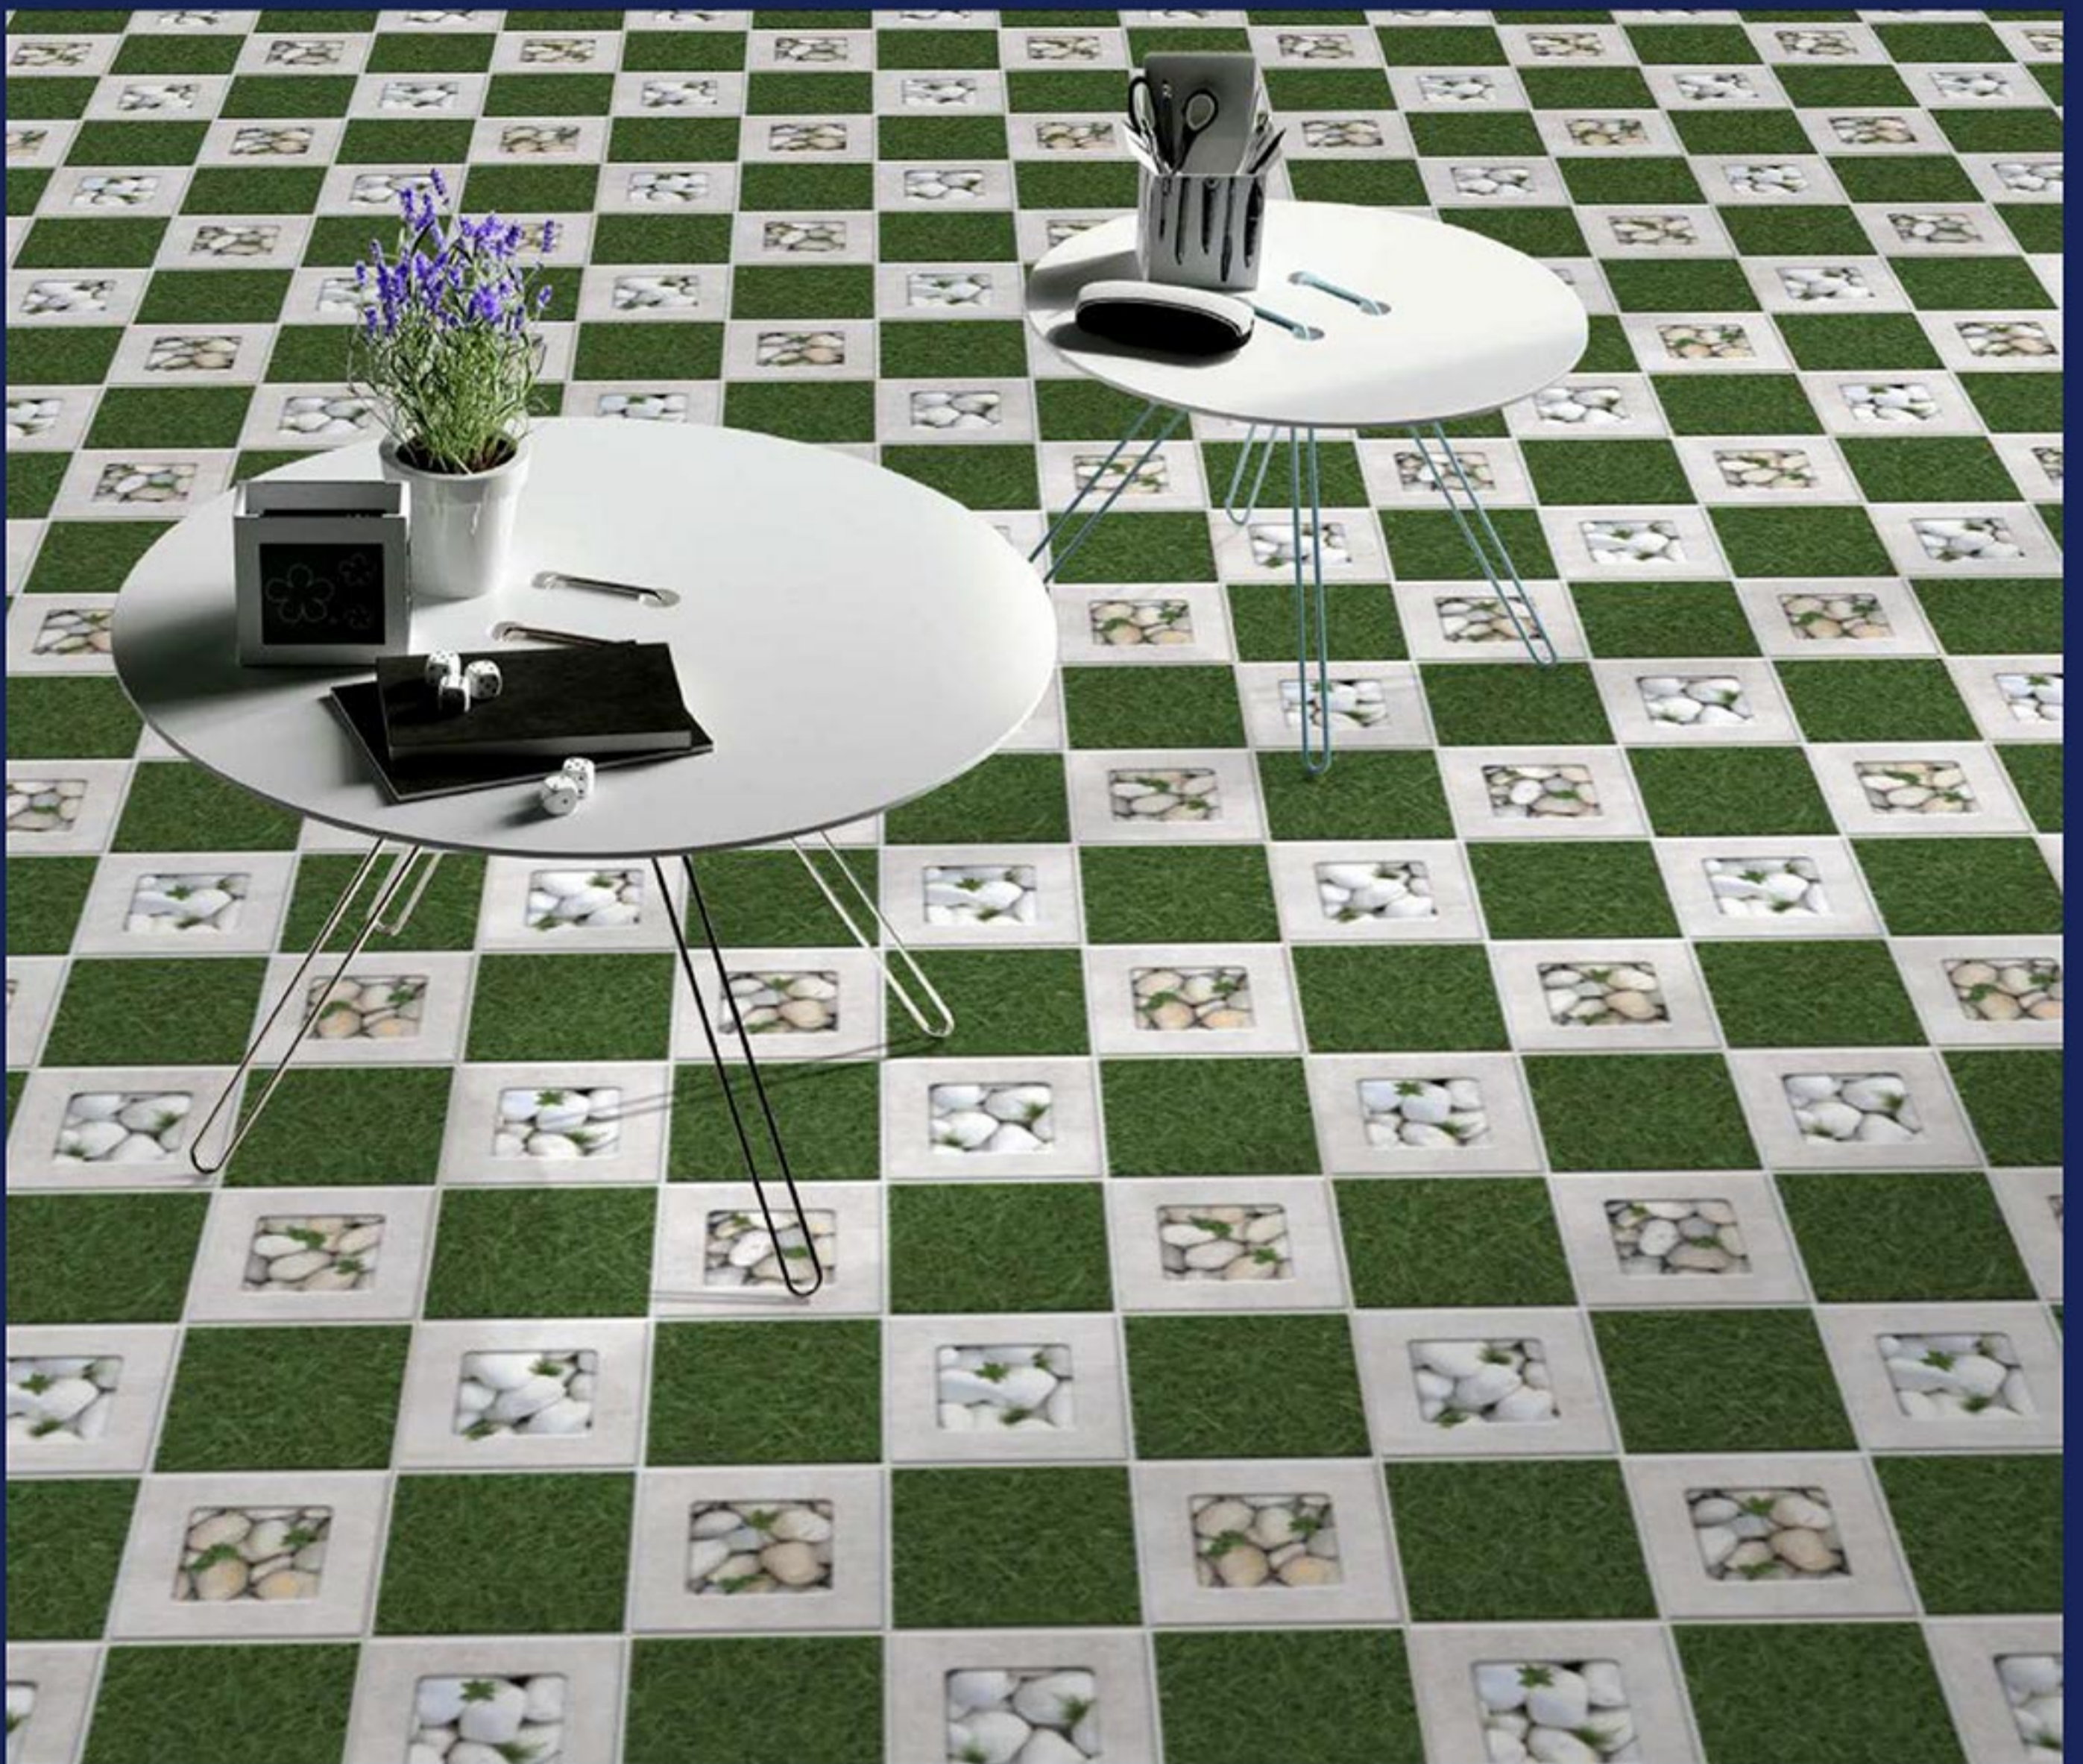

# REXTRON<sup>®</sup>

CERAMIC

**WHITE BODY  
PORCELAIN TILES**  
600 x 600 mm

GARDEN  
SERIES

99002

GARDEN  
SERIES

99004

GARDEN  
SERIES

99005

GARDEN  
SERIES

99008

GARDEN  
SERIES

99009

GARDEN  
SERIES

99010

GARDEN  
SERIES