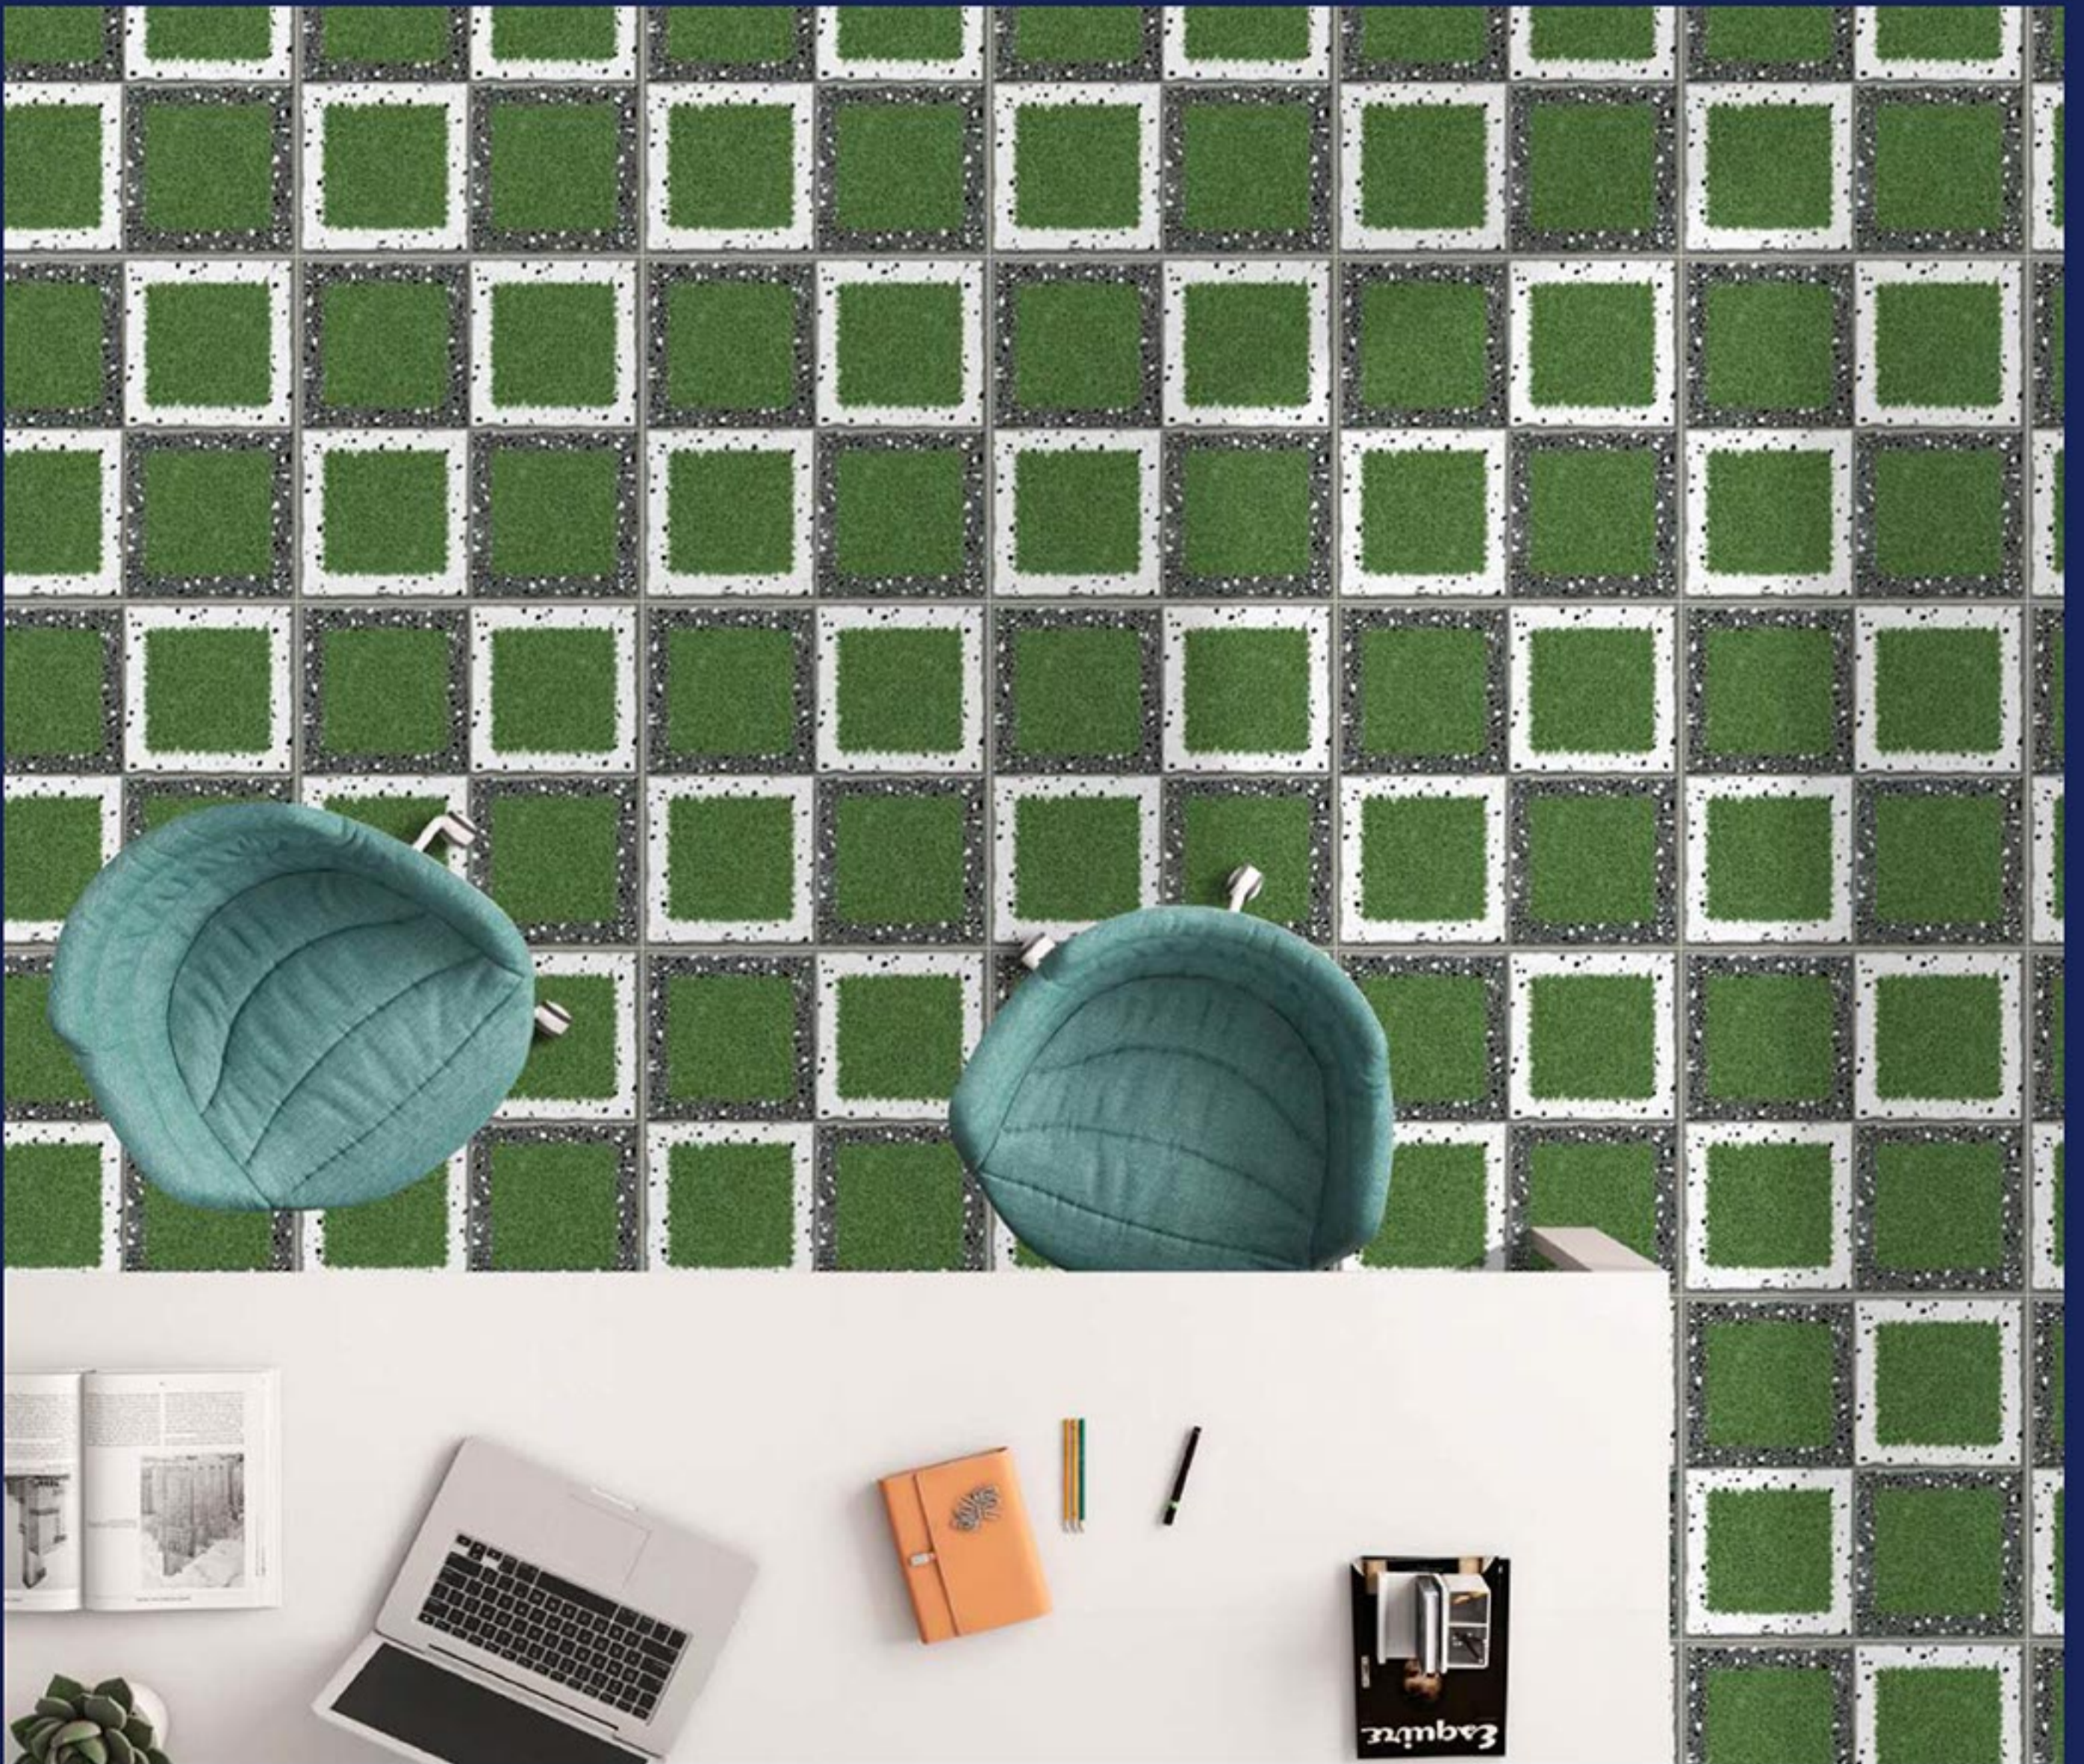

# REXTRON<sup>®</sup>

CERAMIC

**WHITE BODY  
PORCELAIN TILES**  
600 x 600 mm

GARDEN  
SERIES

99002

GARDEN  
SERIES

99004

GARDEN  
SERIES

99005

GARDEN  
SERIES

99008

GARDEN  
SERIES

99009

GARDEN  
SERIES

99010

GARDEN  
SERIES

99011

GARDEN  
SERIES

99012

GARDEN  
SERIES

99013

GARDEN  
SERIES

99014

GARDEN  
SERIES