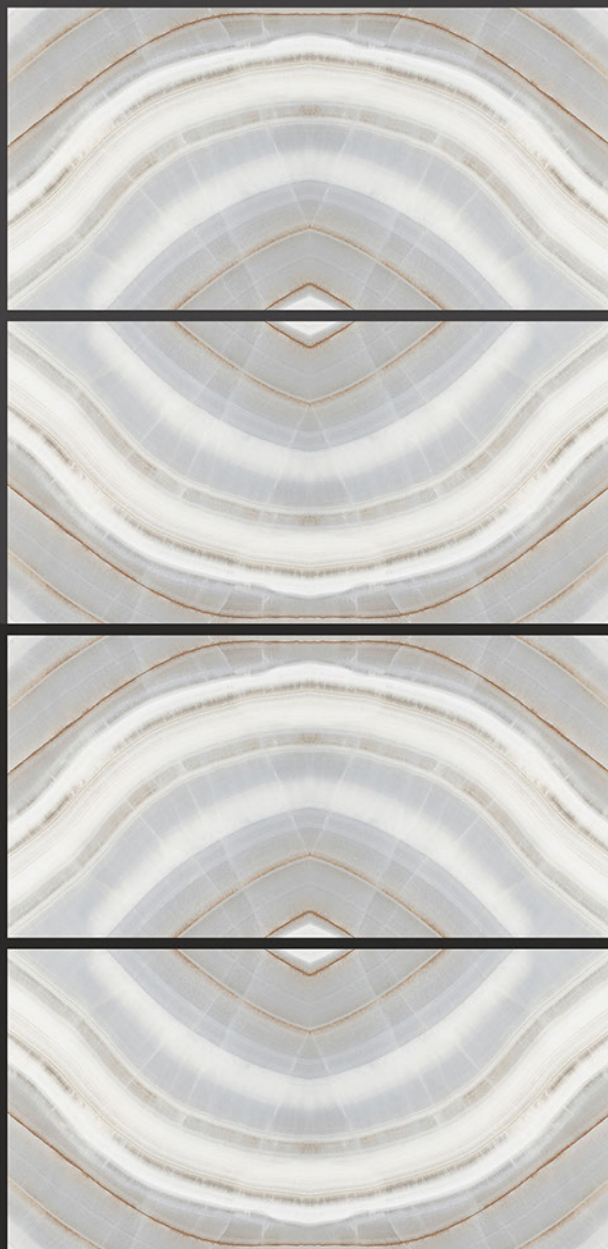

Zero
Maintenance

Easy to
Clean

BOOKMATCH
COLLECTION

REXTRON[®]
CERAMIC

600x1200mm
GLAZED VITRIFIED TILES

BM-5044

RANDOM FACES - 1

Low Water
Absorption