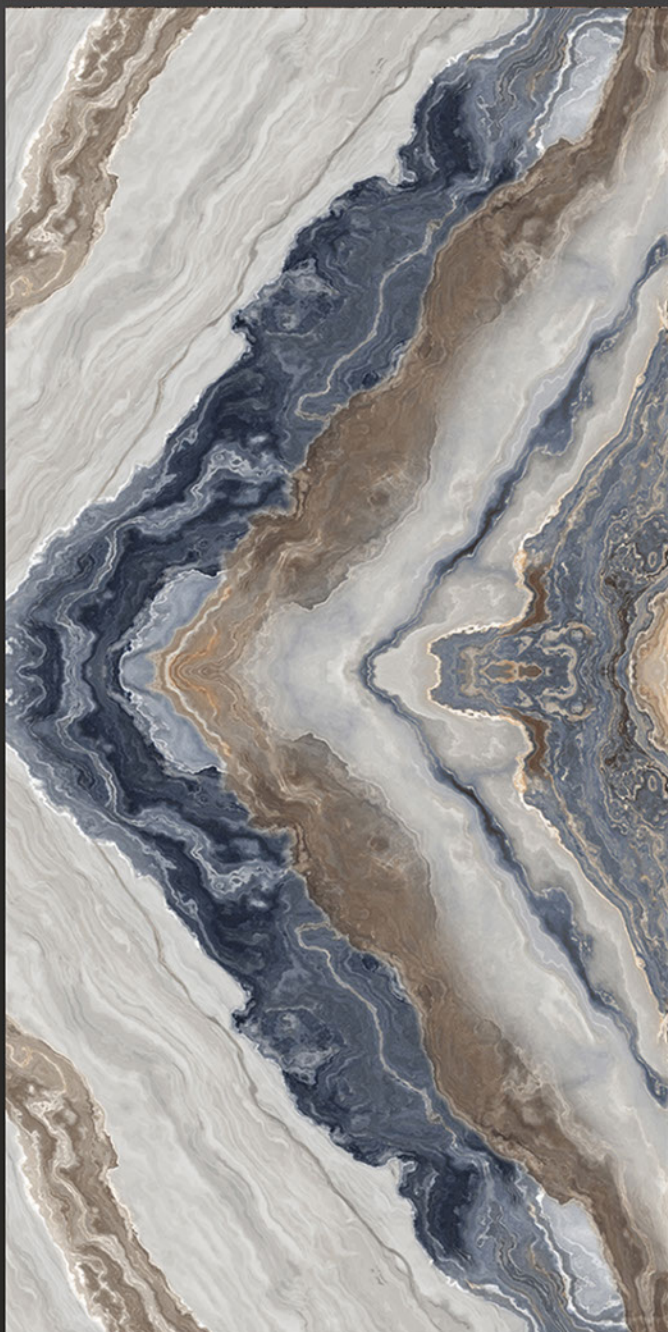

BOOK | MATCH
COLLECTION

REXTRON®
CERAMIC

600x1200mm
GLAZED VITRIFIED TILES

BM 5002

RANDOM FACES - 1

Low Water
Absorption

Frost
Resistant

Chemical
Resistant

Stain
Resistance

Zero
Maintenance

Easy to
Clean