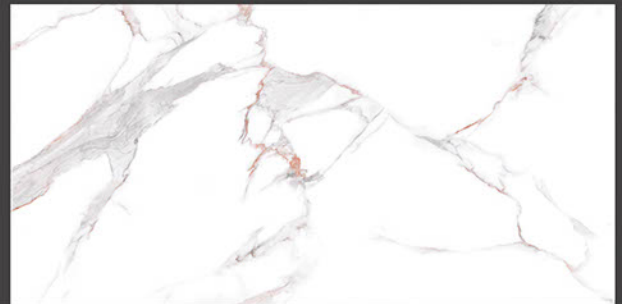

MARMI
COLLECTION

REXTRON®
CERAMIC

600x1200mm
GLAZED VITRIFIED TILES

LILY WHITE

RANDOM FACES - 4

Low Water
Absorption

Frost
Resistant

Chemical
Resistant

Stain
Resistance

Zero
Maintenance

Easy to
Clean