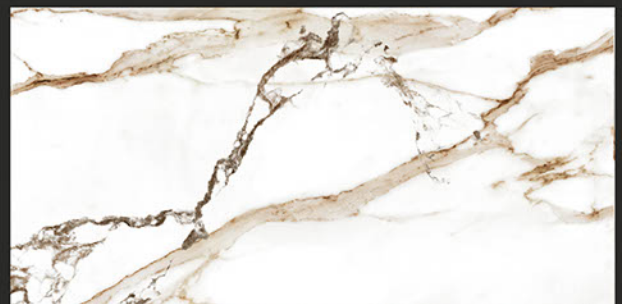

Chemical
Resistant

Stain
Resistance

Zero
Maintenance

Easy to
Clean

600x1200mm
GLAZED VITRIFIED TILES

NAMIBIA BROWN

RANDOM FACES - 6

Low Water
Absorption