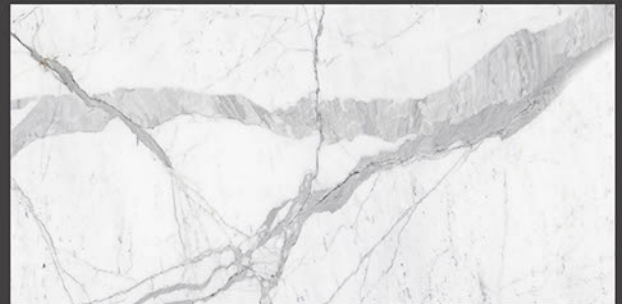

Stain
Resistance

Zero
Maintenance

Easy to
Clean

MARMI
COLLECTION

REXTRON[®]
CERAMIC

600x1200mm
GLAZED VITRIFIED TILES

CALACATTA DARK

RANDOM FACES - 4