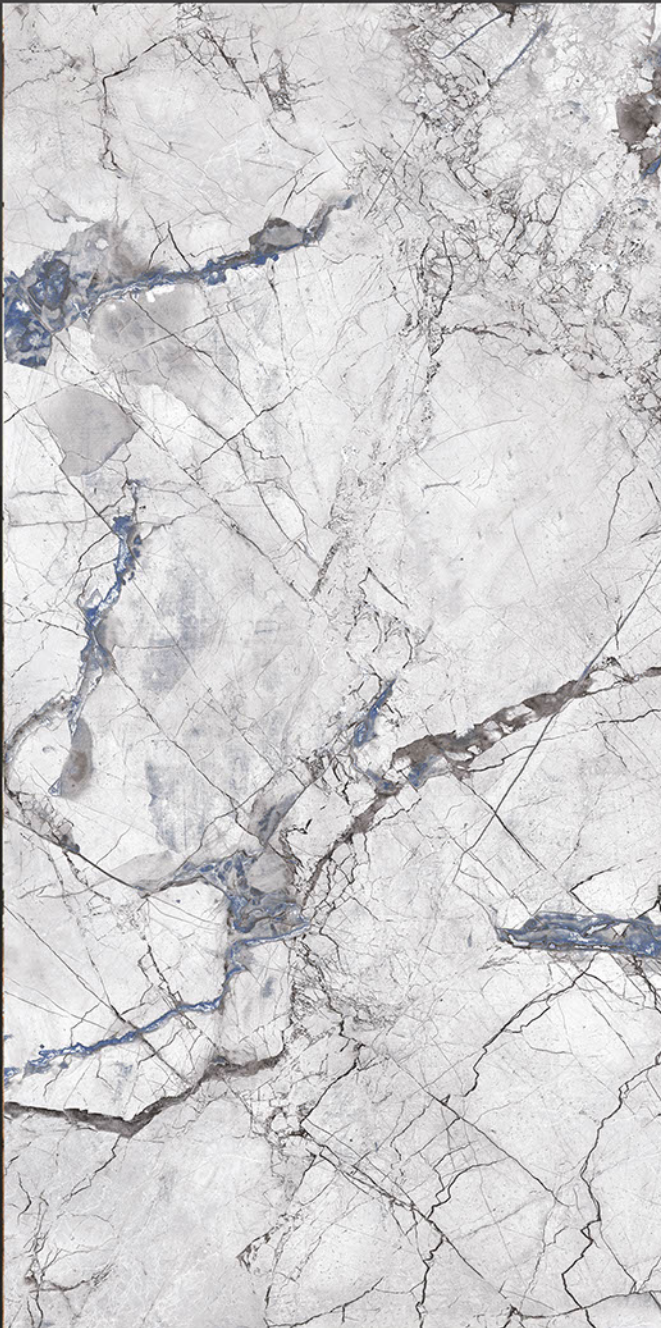

Zero
Maintenance

Easy to
Clean

DESIGN SHOWN -
DAZZLE STONE

MARMI
COLLECTION

REXTRON[®]
CERAMIC

600x1200mm
GLAZED VITRIFIED TILES

PEARL DIAMOND

RANDOM FACES - 4