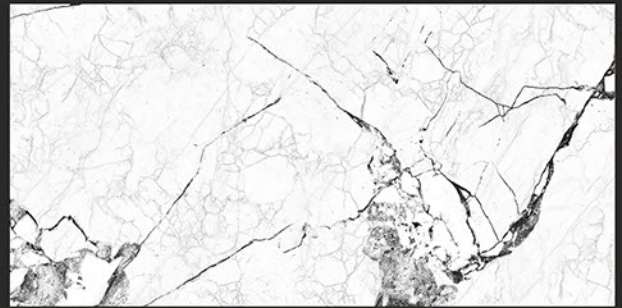

Chemical
Resistant

Stain
Resistance

Zero
Maintenance

Easy to
Clean

MARMI
COLLECTION

REXTRON[®]
CERAMIC

600x1200mm
GLAZED VITRIFIED TILES

OHIO GRIS