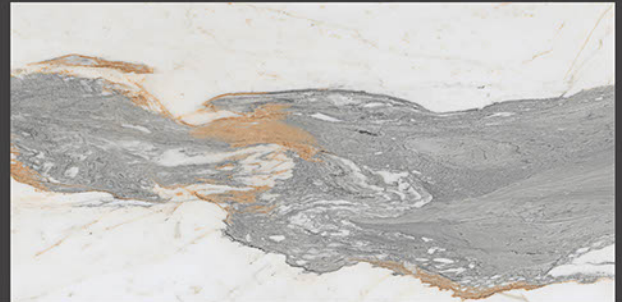

MARMI
COLLECTION

REXTRON®
CERAMIC

600x1200mm
GLAZED VITRIFIED TILES

NEVADA MARMI

RANDOM FACES - 4

Low Water
Absorption

Frost
Resistant

Chemical
Resistant

Stain
Resistance

Zero
Maintenance

Easy to
Clean