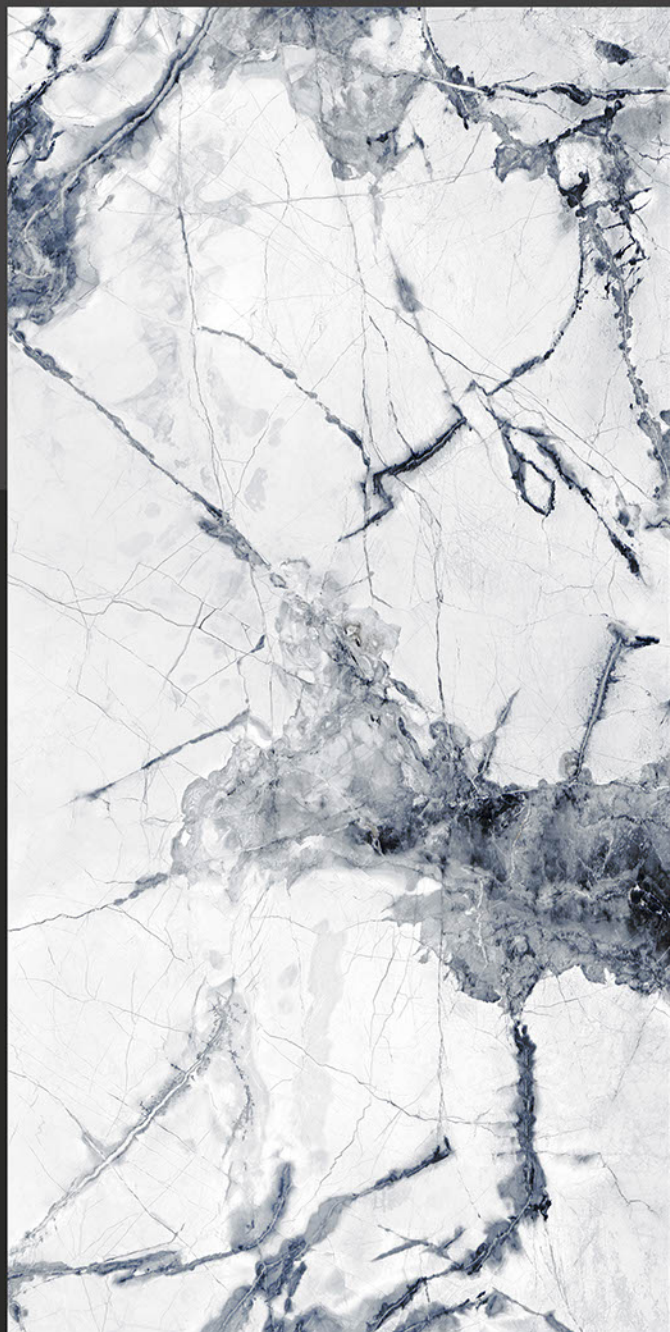

MARMI
COLLECTION

REXTRON®
CERAMIC

600x1200mm
GLAZED VITRIFIED TILES

AMBROSE

RANDOM FACES - 4

Low Water
Absorption

Frost
Resistant

Chemical
Resistant

Stain
Resistance

Zero
Maintenance

Easy to
Clean