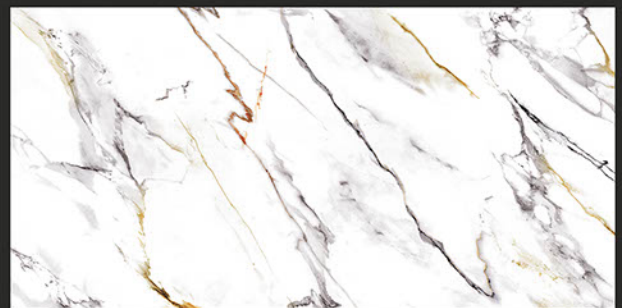

MARMI
COLLECTION

REXTRON®
CERAMIC

600x1200mm
GLAZED VITRIFIED TILES

TURKISH WHITE

RANDOM FACES - 4

Low Water
Absorption

Frost
Resistant

Chemical
Resistant

Stain
Resistance

Zero
Maintenance

Easy to
Clean