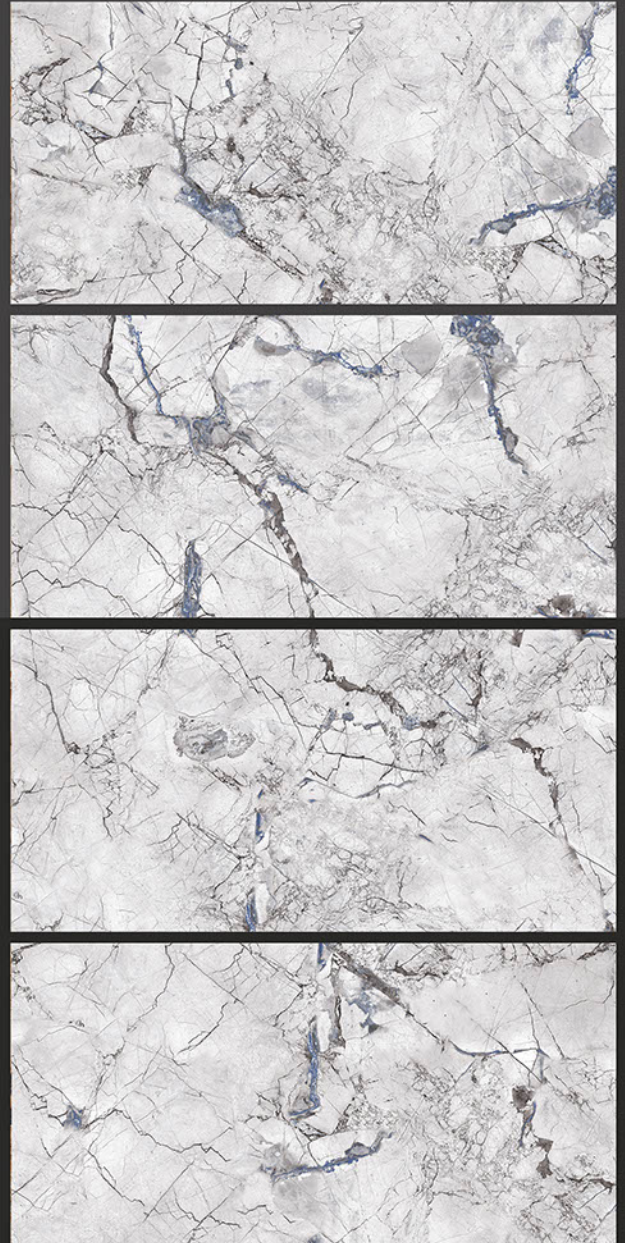

Zero
Maintenance

Easy to
Clean

DESIGN SHOWN -
DAZZLE STONE

MARMI
COLLECTION

REXTRON[®]
CERAMIC

600x1200mm
GLAZED VITRIFIED TILES

PEARL DIAMOND

RANDOM FACES - 4