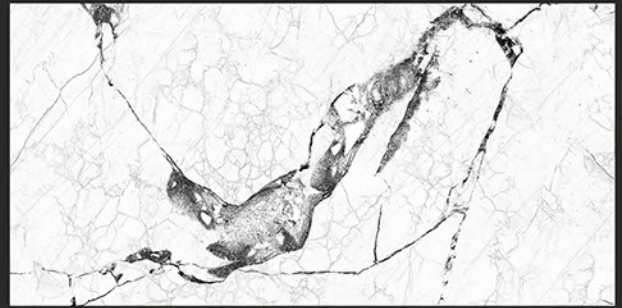

Chemical
Resistant

Stain
Resistance

Zero
Maintenance

Easy to
Clean

MARMI
COLLECTION

REXTRON[®]
CERAMIC

600x1200mm
GLAZED VITRIFIED TILES

OHIO GRIS