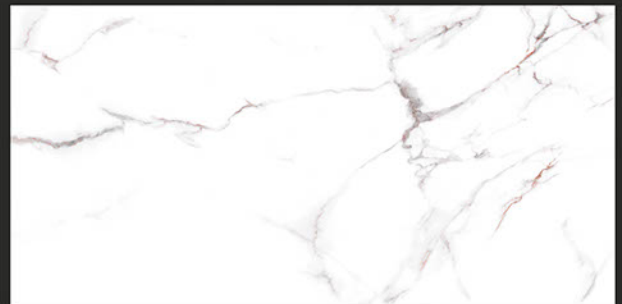

MARMI
COLLECTION

REXTRON®
CERAMIC

600x1200mm
GLAZED VITRIFIED TILES

LILY WHITE

RANDOM FACES - 4

Low Water
Absorption

Frost
Resistant

Chemical
Resistant

Stain
Resistance

Zero
Maintenance

Easy to
Clean