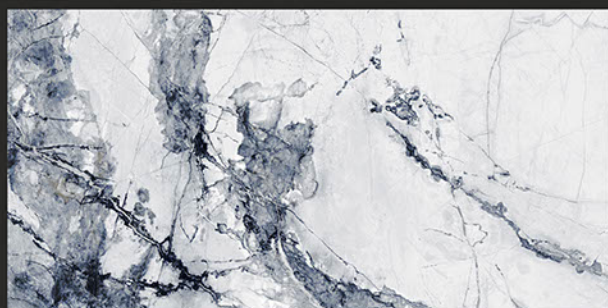

DESIGN SHOWN -
ALASKA WHITE

MARMI
COLLECTION

REXTRON[®]
CERAMIC

600x1200mm
GLAZED VITRIFIED TILES

AMBROSE

RANDOM FACES - 4

Low Water
Absorption

Frost
Resistant