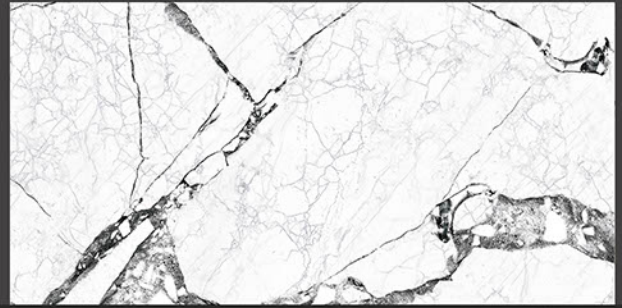

Chemical
Resistant

Stain
Resistance

Zero
Maintenance

Easy to
Clean

MARMI
COLLECTION

REXTRON[®]
CERAMIC

600x1200mm
GLAZED VITRIFIED TILES

OHIO GRIS