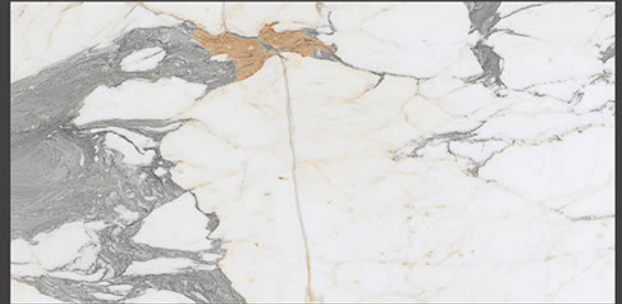

MARMI
COLLECTION

REXTRON®
CERAMIC

600x1200mm
GLAZED VITRIFIED TILES

NEVADA MARMI

RANDOM FACES - 4

Low Water
Absorption

Frost
Resistant

Chemical
Resistant

Stain
Resistance

Zero
Maintenance

Easy to
Clean