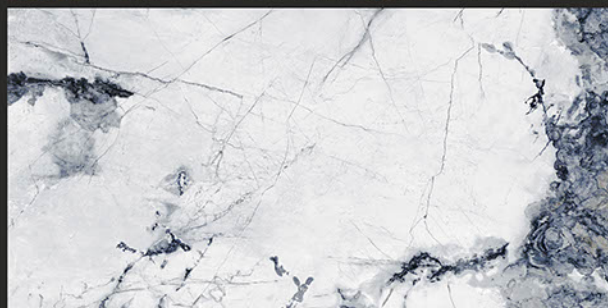

MARMI
COLLECTION

REXTRON®
CERAMIC

600x1200mm
GLAZED VITRIFIED TILES

AMBROSE

RANDOM FACES - 4

Low Water
Absorption

Frost
Resistant

Chemical
Resistant

Stain
Resistance

Zero
Maintenance

Easy to
Clean