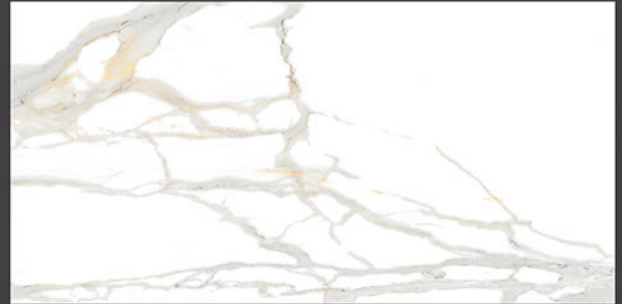

600x1200mm
GLAZED VITRIFIED TILES

STATUARIO CLASSIC

RANDOM FACES - 4

Low Water
Absorption

Frost
Resistant

Chemical
Resistant

Stain
Resistance

Zero
Maintenance