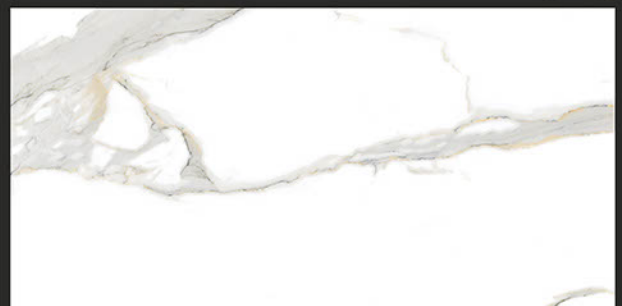

600x1200mm
GLAZED VITRIFIED TILES

STATUARIO CLASSIC

RANDOM FACES - 4

Low Water
Absorption

Frost
Resistant

Chemical
Resistant

Stain
Resistance

Zero
Maintenance