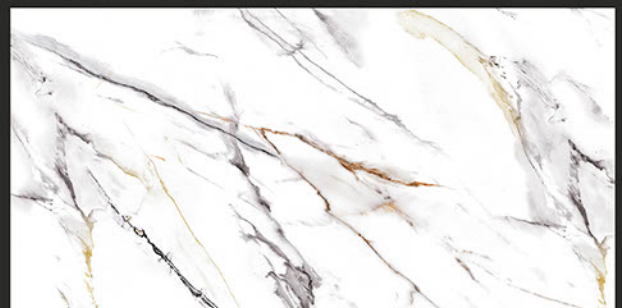

MARMI
COLLECTION

REXTRON®
CERAMIC

600x1200mm
GLAZED VITRIFIED TILES

TURKISH WHITE

RANDOM FACES - 4

Low Water
Absorption

Frost
Resistant

Chemical
Resistant

Stain
Resistance

Zero
Maintenance

Easy to
Clean