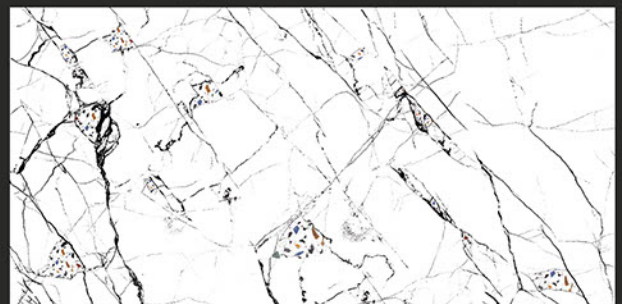

MARMI
COLLECTION

REXTRON®
CERAMIC

600x1200mm
GLAZED VITRIFIED TILES

NEXA BIANCO

RANDOM FACES - 4

Low Water
Absorption

Frost
Resistant

Chemical
Resistant

Stain
Resistance

Zero
Maintenance

Easy to
Clean