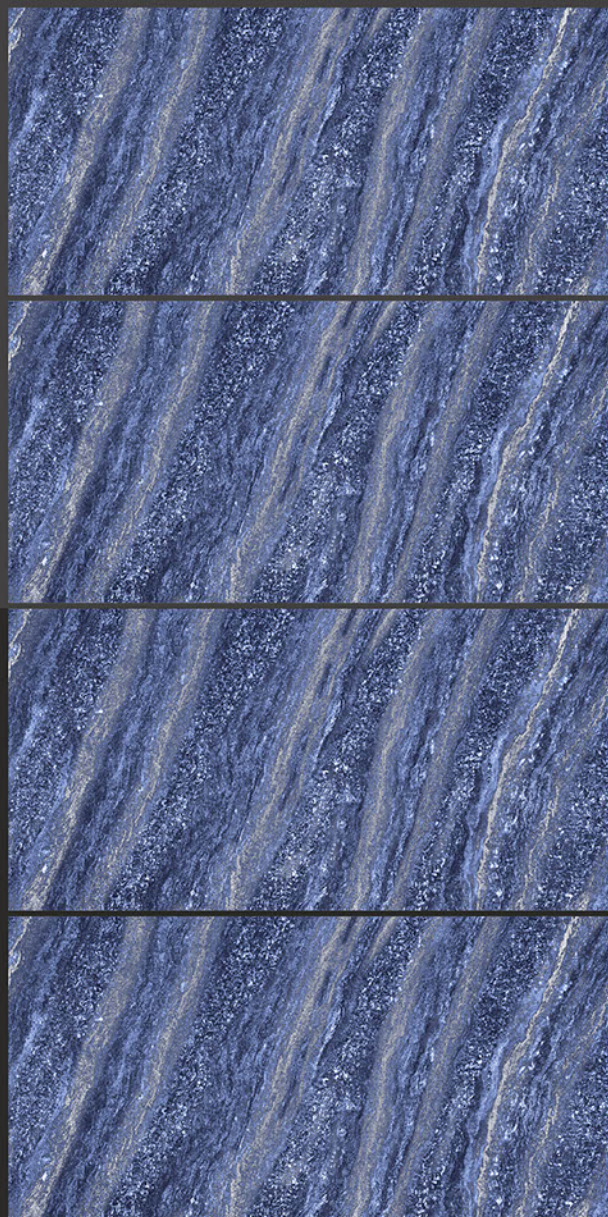

Low Water
Absorption

Frost
Resistant

Chemical
Resistant

Stain
Resistance

Zero
Maintenance

Easy to
Clean

600x1200mm
GLOSSY

EBONY BLUE