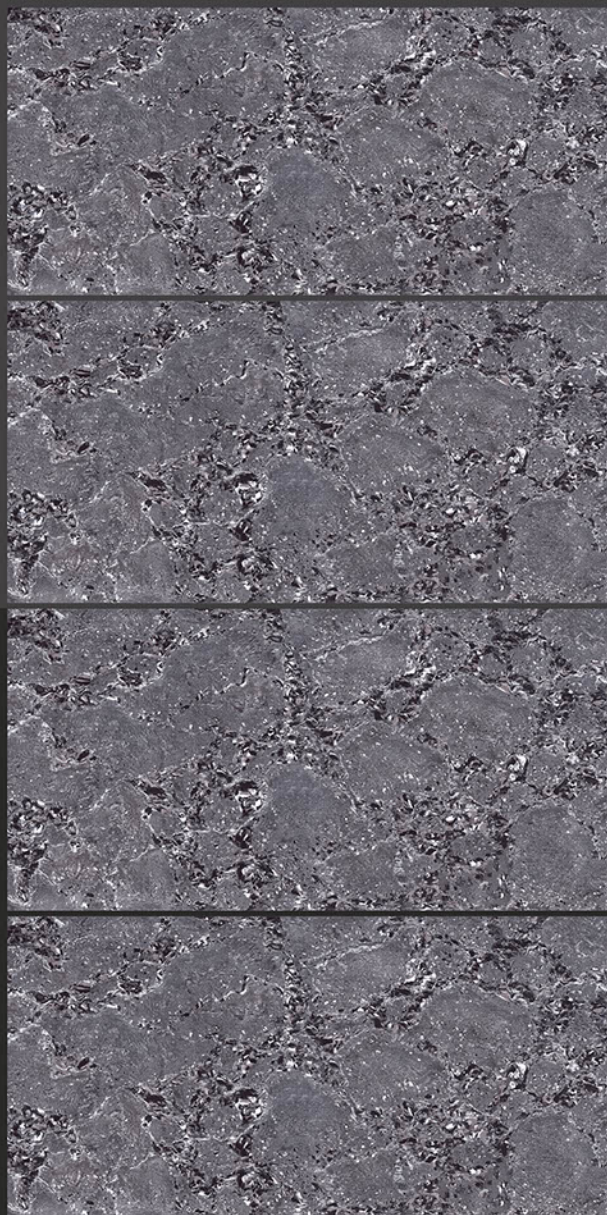

Stain
Resistance

Zero
Maintenance

Easy to
Clean

DESIGN SHOWN -
MATRIX GRAFITO

600x1200mm
GLOSSY

MATRIX GRAFITO

Low Water
Absorption

Frost
Resistant