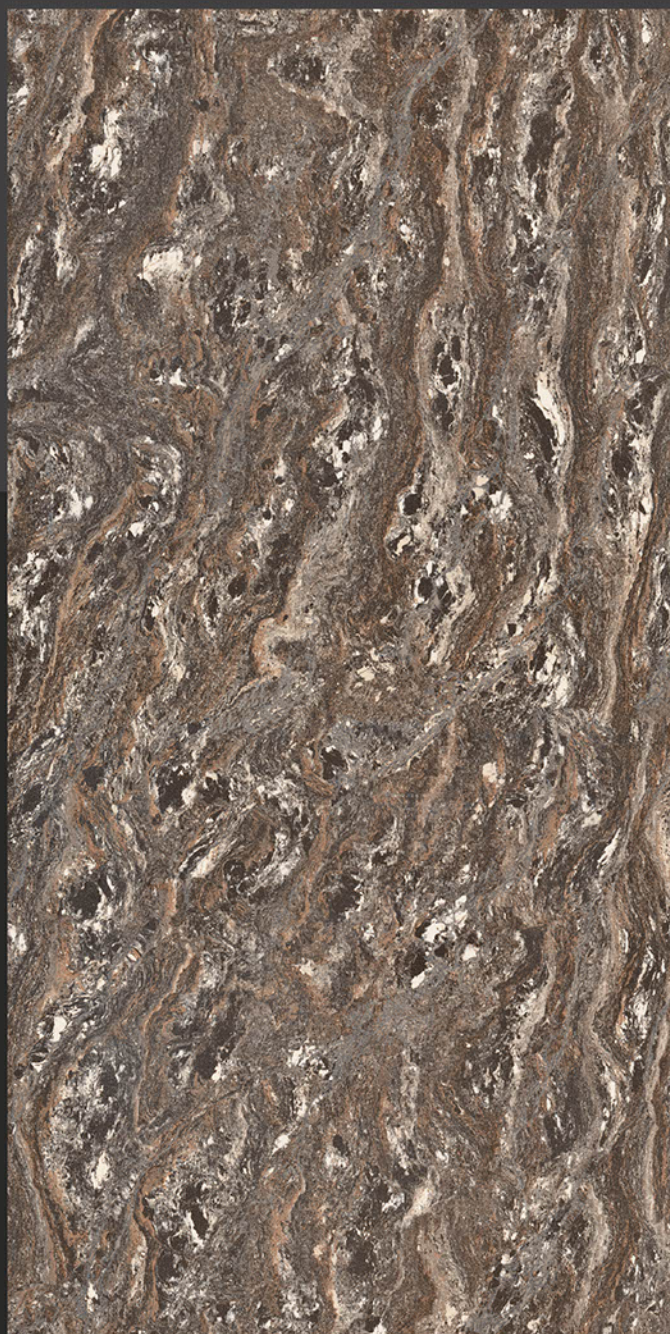

Zero
Maintenance

Easy to
Clean

REXTRON[®]
CERAMIC

600x1200mm
GLAZED VITRIFIED TILES

DREAM AMBER

Low Water
Absorption

Frost
Resistant

Chemical
Resistant