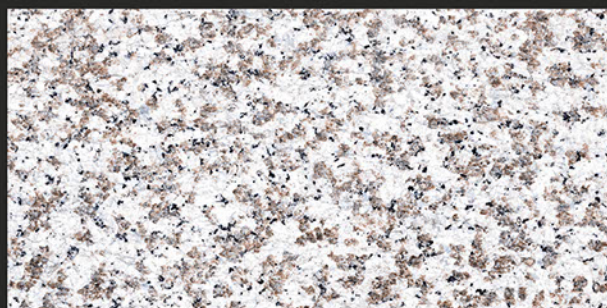

Chemical
Resistant

Stain
Resistance

Zero
Maintenance

Easy to
Clean

REXTRON[®]
CERAMIC

600x1200mm
GLAZED VITRIFIED TILES

BRANCO MARRON

Low Water
Absorption