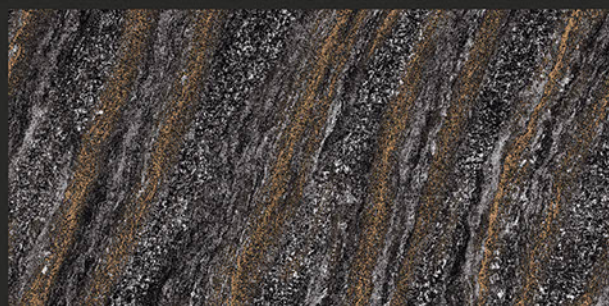

Chemical
Resistant

Stain
Resistance

Zero
Maintenance

Easy to
Clean

REXTRON[®]
CERAMIC

600x1200mm
GLAZED VITRIFIED TILES

EBONY GRAPHITE

Low Water
Absorption