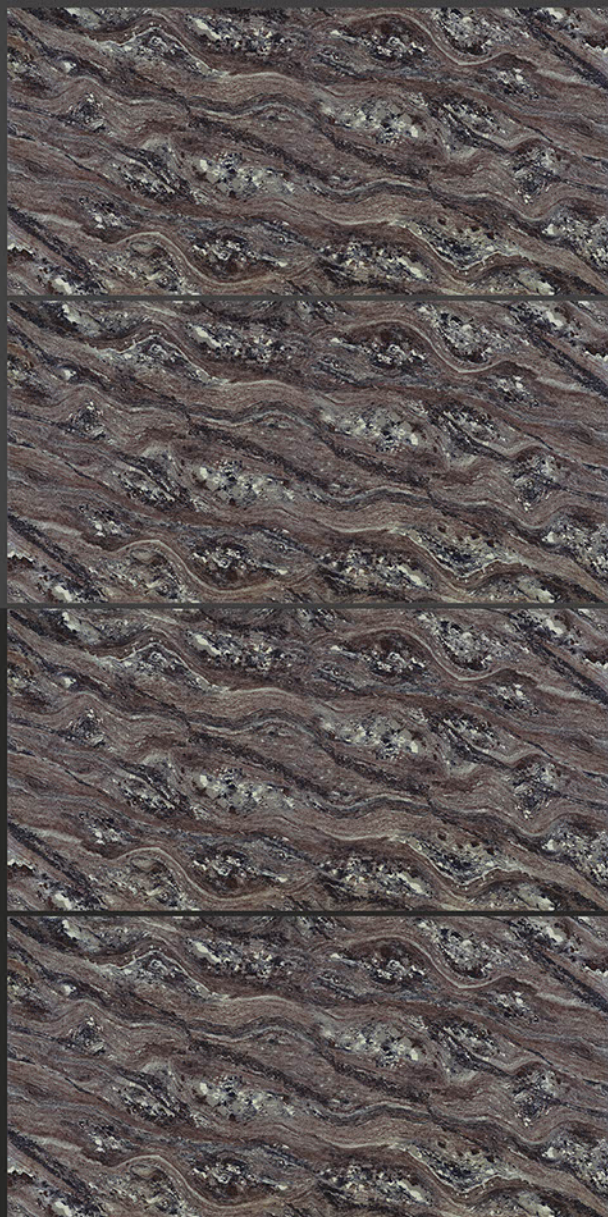

DC
DOUBLE
CHARGE
SERIES

REXTRON®
CERAMIC

600x1200mm
GLOSSY

AURA AZUL

Low Water
Absorption

Frost
Resistant

Chemical
Resistant

Stain
Resistance

Zero
Maintenance

Easy to
Clean