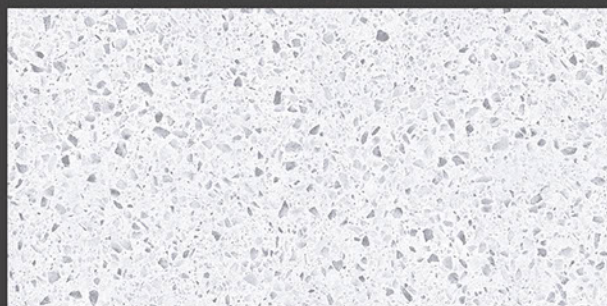

600x1200mm
GLAZED VITRIFIED TILES

CHIPS GRIS

Low Water
Absorption

Frost
Resistant

Chemical
Resistant

Stain
Resistance

Zero
Maintenance

Easy to
Clean