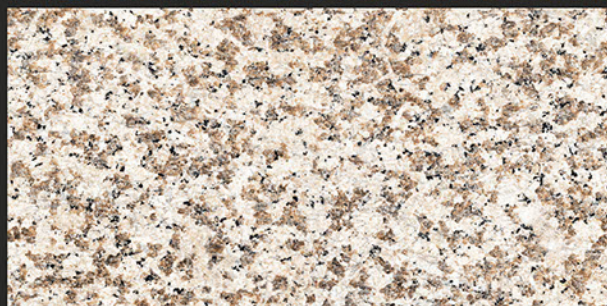

REXTRON®
CERAMIC

600x1200mm
GLAZED VITRIFIED TILES

BRANCO IVORY

Low Water
Absorption

Frost
Resistant

Chemical
Resistant

Stain
Resistance

Zero
Maintenance

Easy to
Clean