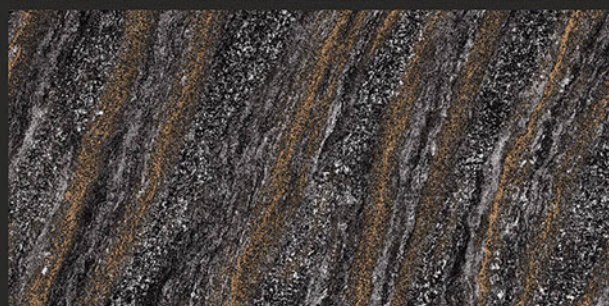

Chemical
Resistant

Stain
Resistance

Zero
Maintenance

Easy to
Clean

REXTRON[®]
CERAMIC

600x1200mm
GLAZED VITRIFIED TILES

EBONY GRAPHITE

Low Water
Absorption