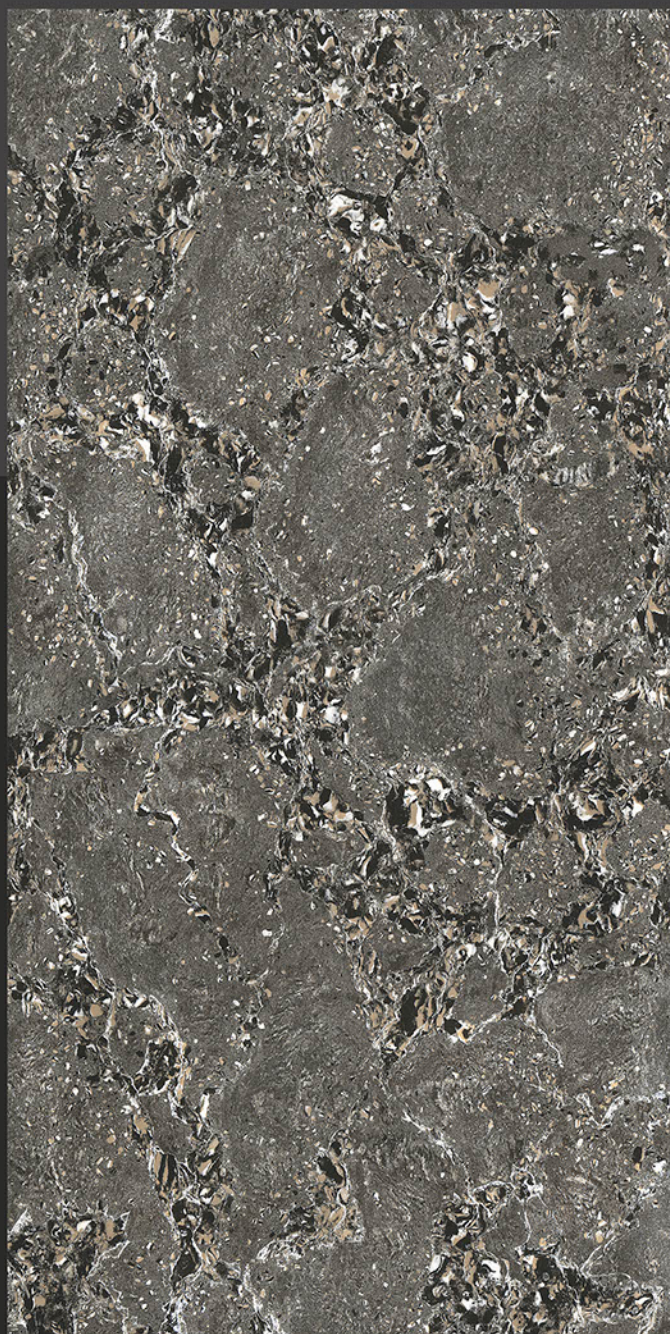

Chemical
Resistant

Stain
Resistance

Zero
Maintenance

Easy to
Clean

600x1200mm
GLOSSY

MATRIX KOTA

Low Water
Absorption

Frost
Resistant