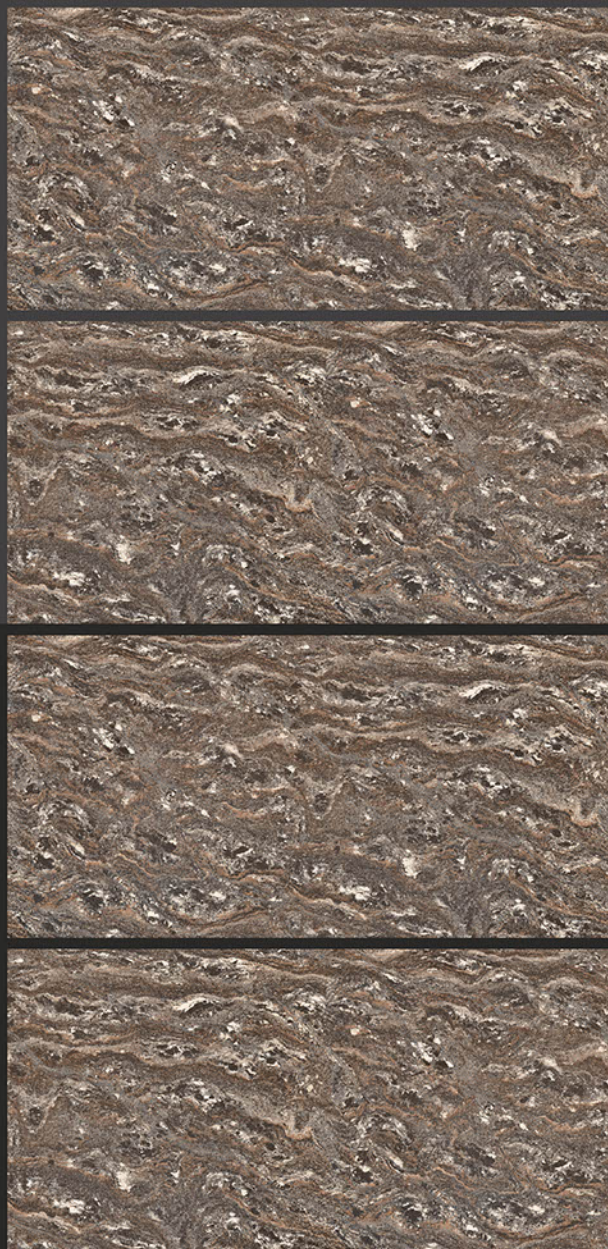

Zero
Maintenance

Easy to
Clean

REXTRON[®]
CERAMIC

600x1200mm
GLAZED VITRIFIED TILES

DREAM AMBER

Low Water
Absorption

Frost
Resistant

Chemical
Resistant