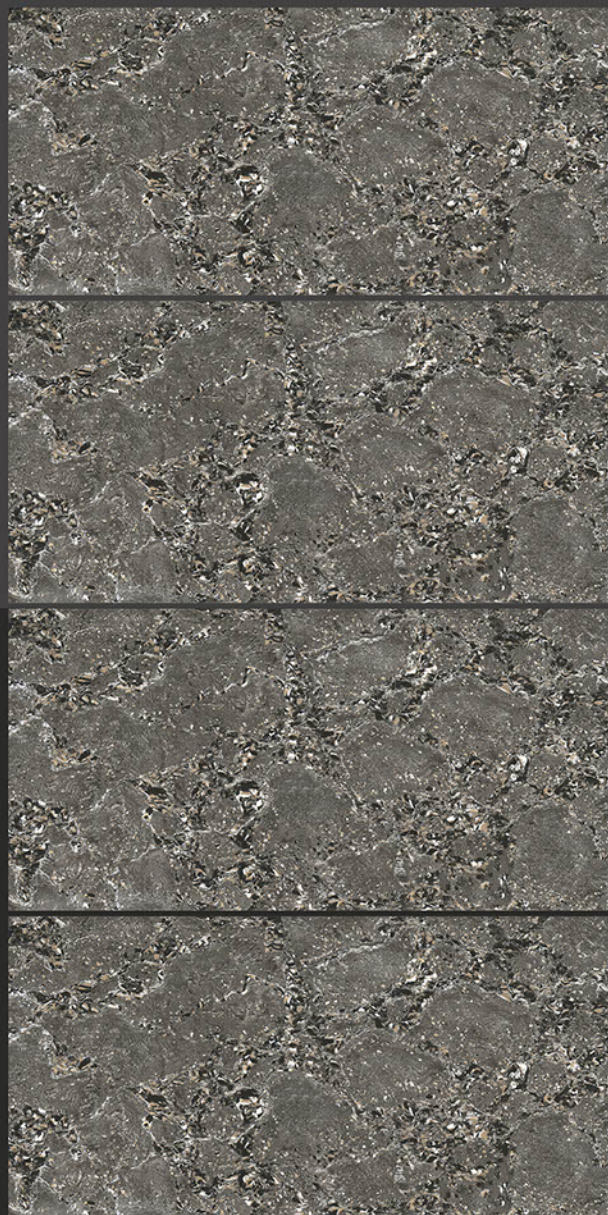

Chemical
Resistant

Stain
Resistance

Zero
Maintenance

Easy to
Clean

600x1200mm
GLOSSY

MATRIX KOTA

Low Water
Absorption

Frost
Resistant