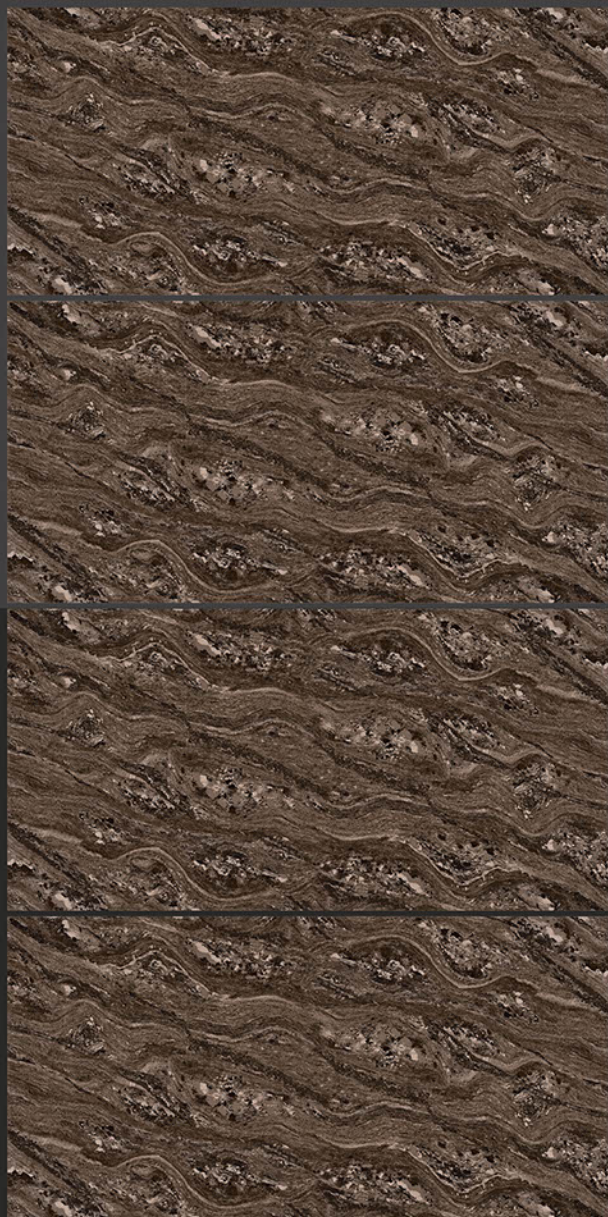

REXTRON®
CERAMIC

600x1200mm
GLOSSY

AURA BROWN

Low Water
Absorption

Frost
Resistant

Chemical
Resistant

Stain
Resistance

Zero
Maintenance

Easy to
Clean