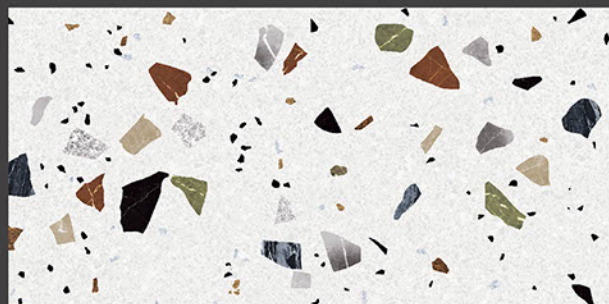

600x1200mm
GLAZED VITRIFIED TILES

TERRAZIO WHITE MULTY

Low Water
Absorption

Frost
Resistant

Chemical
Resistant

Stain
Resistance

Zero
Maintenance

Easy to
Clean