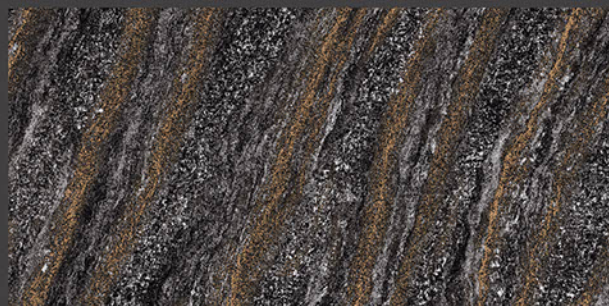

Chemical
Resistant

Stain
Resistance

Zero
Maintenance

Easy to
Clean

REXTRON[®]
CERAMIC

600x1200mm
GLAZED VITRIFIED TILES

EBONY GRAPHITE

Low Water
Absorption