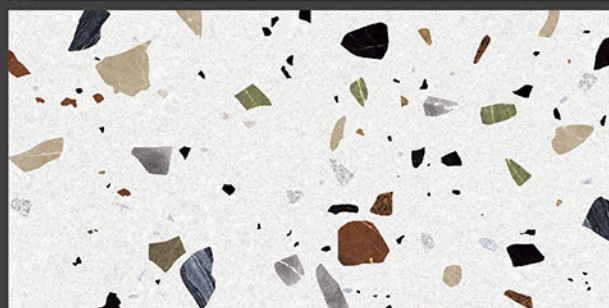

600x1200mm
GLAZED VITRIFIED TILES

TERRAZIO WHITE MULTY

Low Water
Absorption

Frost
Resistant

Chemical
Resistant

Stain
Resistance

Zero
Maintenance

Easy to
Clean