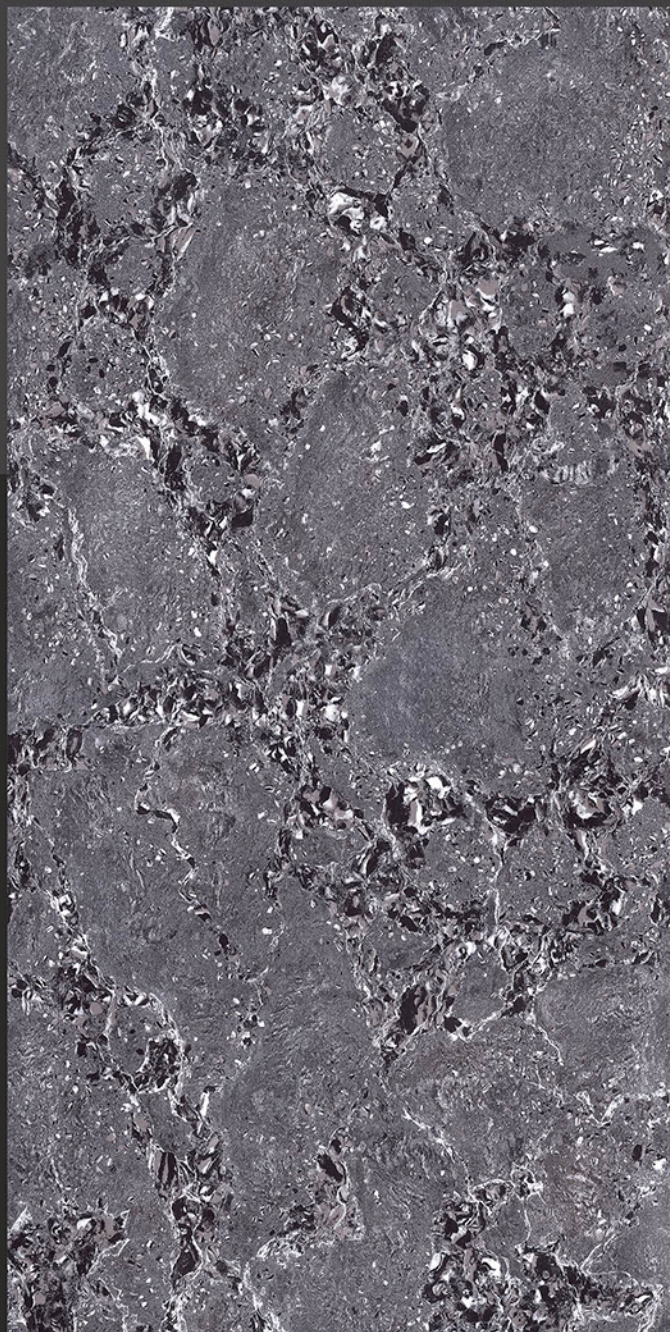

Stain
Resistance

Zero
Maintenance

Easy to
Clean

DESIGN SHOWN -
MATRIX GRAFITO

600x1200mm
GLOSSY

MATRIX GRAFITO

Low Water
Absorption

Frost
Resistant