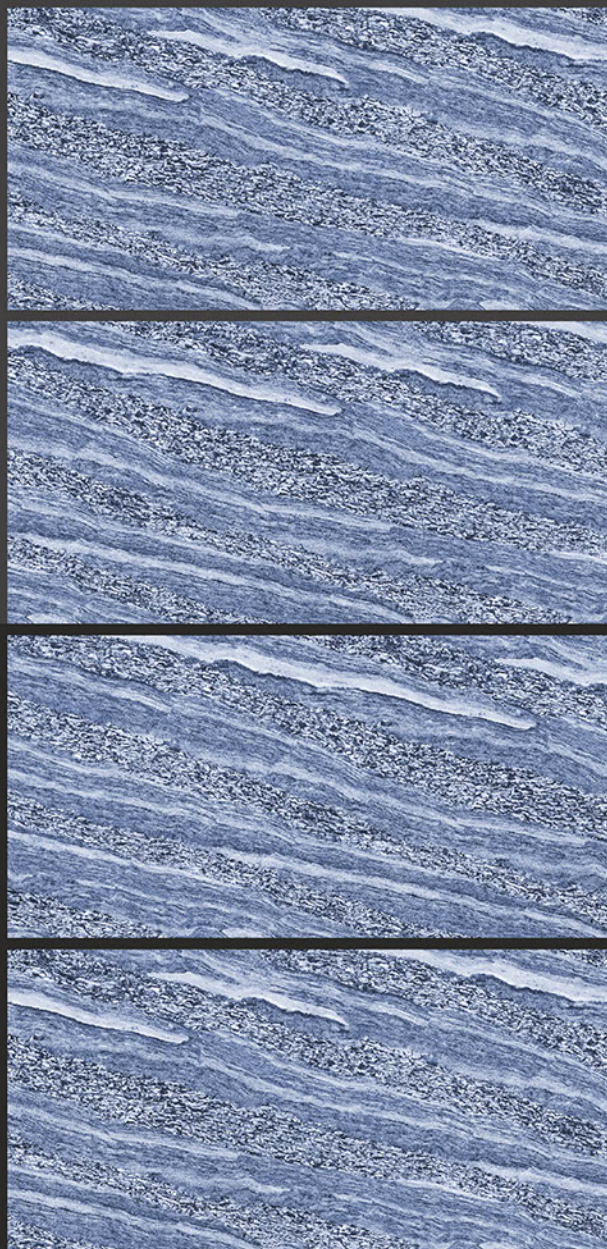

REXTRON®
CERAMIC

600x1200mm
GLAZED VITRIFIED TILES

AMAZON BLUE

Low Water
Absorption

Frost
Resistant

Chemical
Resistant

Stain
Resistance

Zero
Maintenance

Easy to
Clean