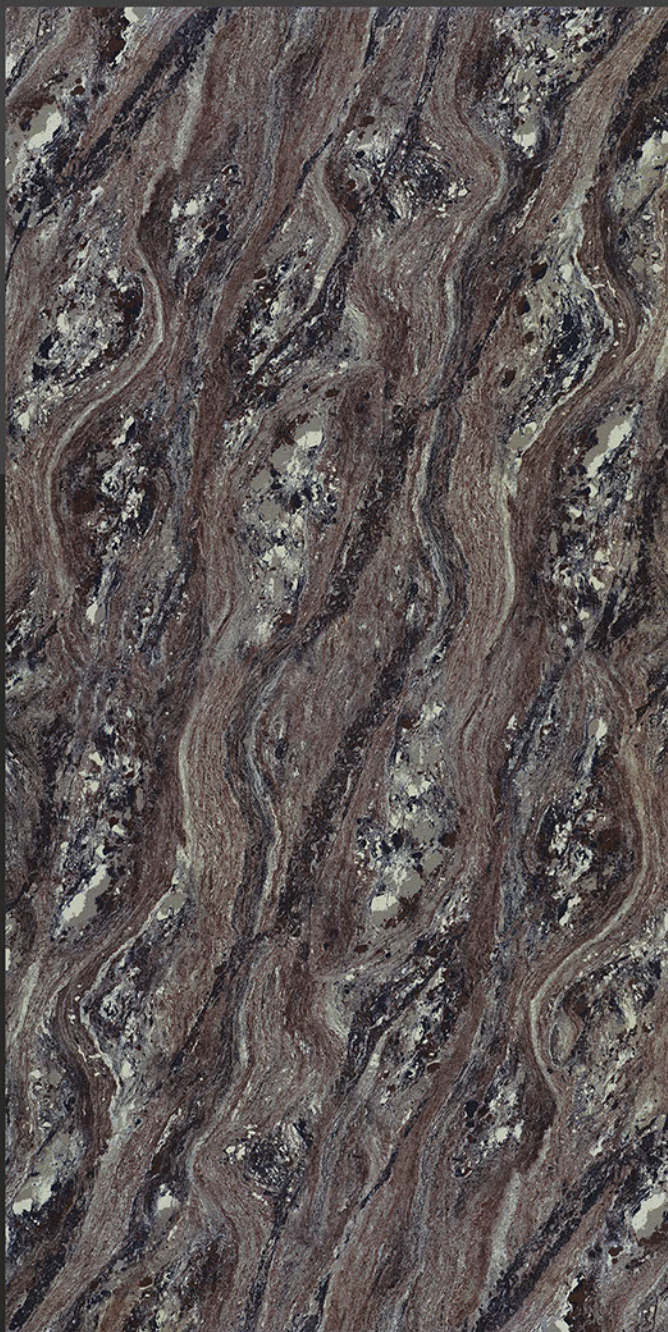

DC
DOUBLE
CHARGE
SERIES

REXTRON®
CERAMIC

600x1200mm
GLOSSY

AURA AZUL

Low Water
Absorption

Frost
Resistant

Chemical
Resistant

Stain
Resistance

Zero
Maintenance

Easy to
Clean