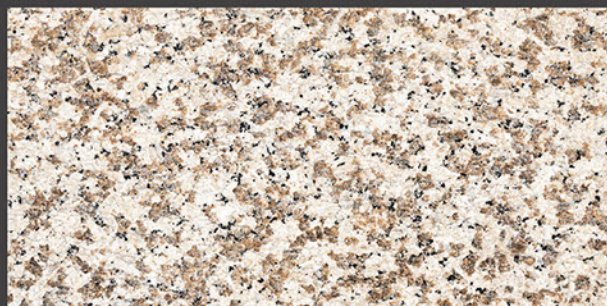

REXTRON®
CERAMIC

600x1200mm
GLAZED VITRIFIED TILES

BRANCO IVORY

Low Water
Absorption

Frost
Resistant

Chemical
Resistant

Stain
Resistance

Zero
Maintenance

Easy to
Clean