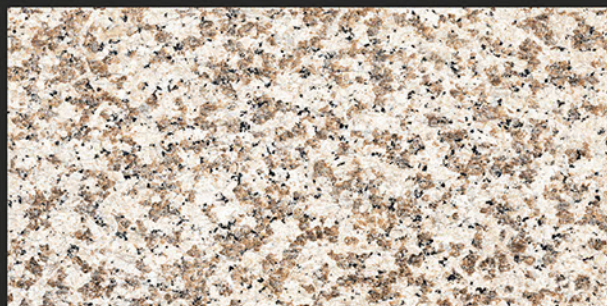

REXTRON®
CERAMIC

600x1200mm
GLAZED VITRIFIED TILES

BRANCO IVORY

Low Water
Absorption

Frost
Resistant

Chemical
Resistant

Stain
Resistance

Zero
Maintenance

Easy to
Clean