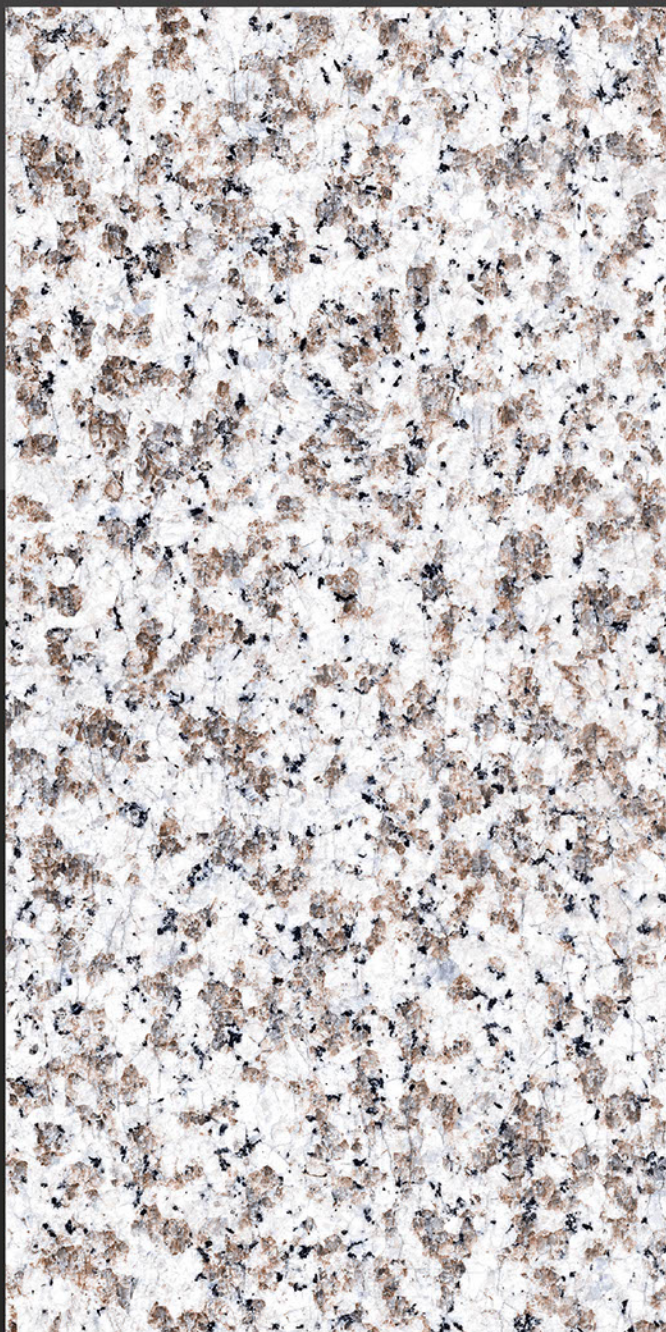

Chemical
Resistant

Stain
Resistance

Zero
Maintenance

Easy to
Clean

REXTRON[®]
CERAMIC

600x1200mm
GLAZED VITRIFIED TILES

BRANCO MARRON

Low Water
Absorption