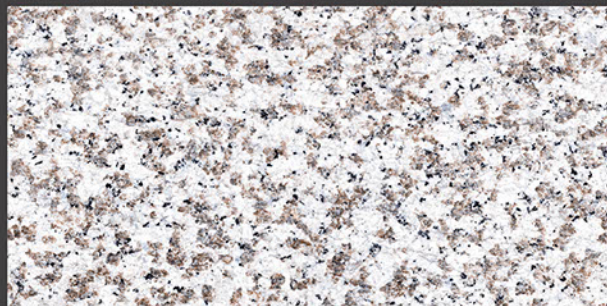

Chemical
Resistant

Stain
Resistance

Zero
Maintenance

Easy to
Clean

REXTRON[®]
CERAMIC

600x1200mm
GLAZED VITRIFIED TILES

BRANCO MARRON

Low Water
Absorption