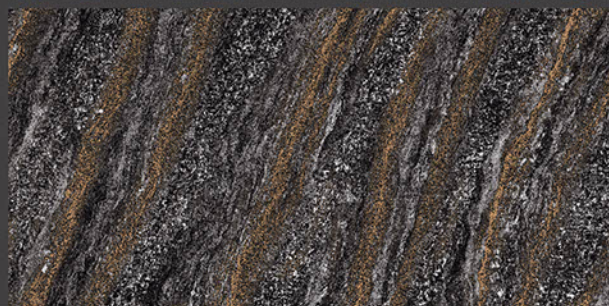

Chemical
Resistant

Stain
Resistance

Zero
Maintenance

Easy to
Clean

REXTRON[®]
CERAMIC

600x1200mm
GLAZED VITRIFIED TILES

EBONY GRAPHITE

Low Water
Absorption