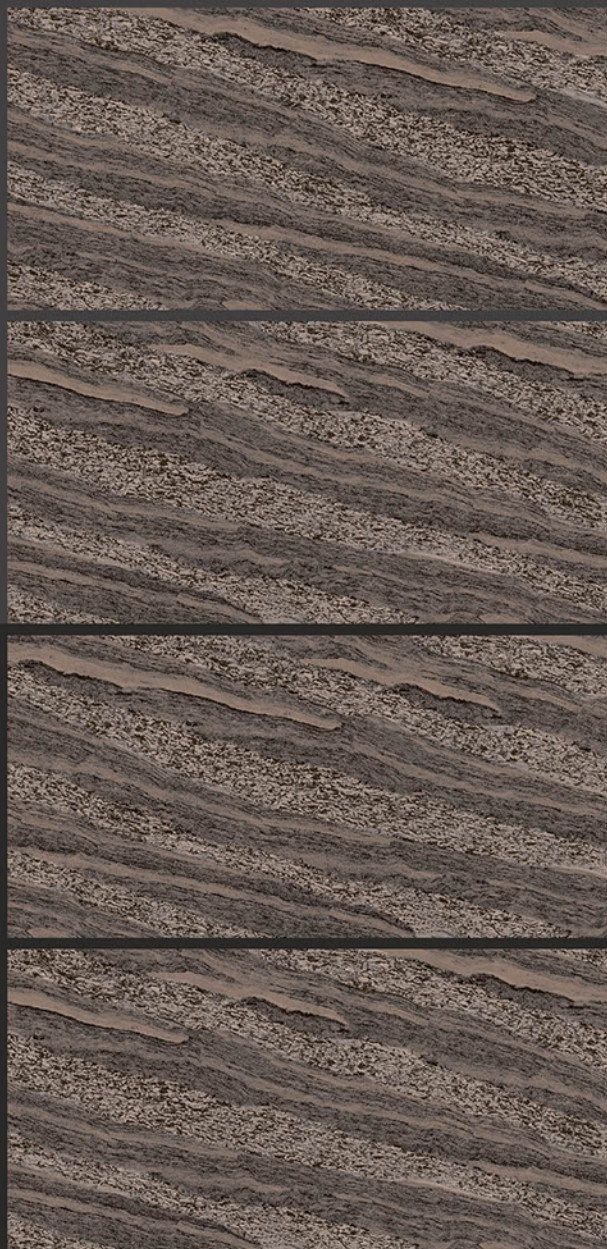

REXTRON®
CERAMIC

600x1200mm
GLAZED VITRIFIED TILES

AMAZON ALMOND

Low Water
Absorption

Frost
Resistant

Chemical
Resistant

Stain
Resistance

Zero
Maintenance

Easy to
Clean