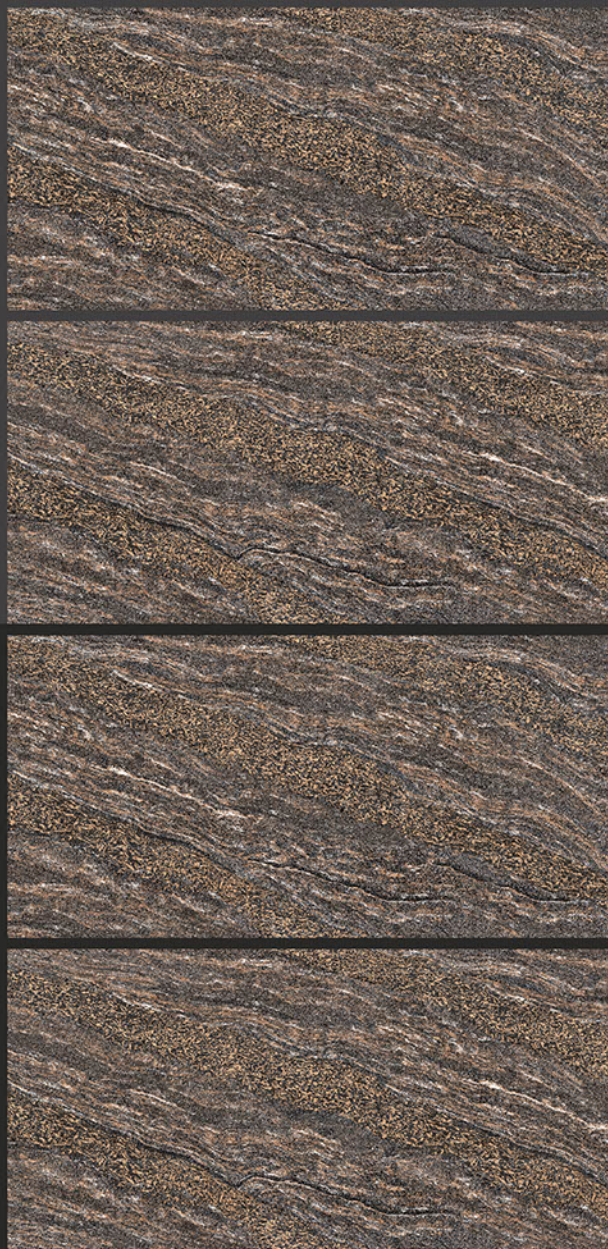

REXTRON®
CERAMIC

600x1200mm
GLAZED VITRIFIED TILES

ETHEN BROWN

Low Water
Absorption

Frost
Resistant

Chemical
Resistant

Stain
Resistance

Zero
Maintenance

Easy to
Clean