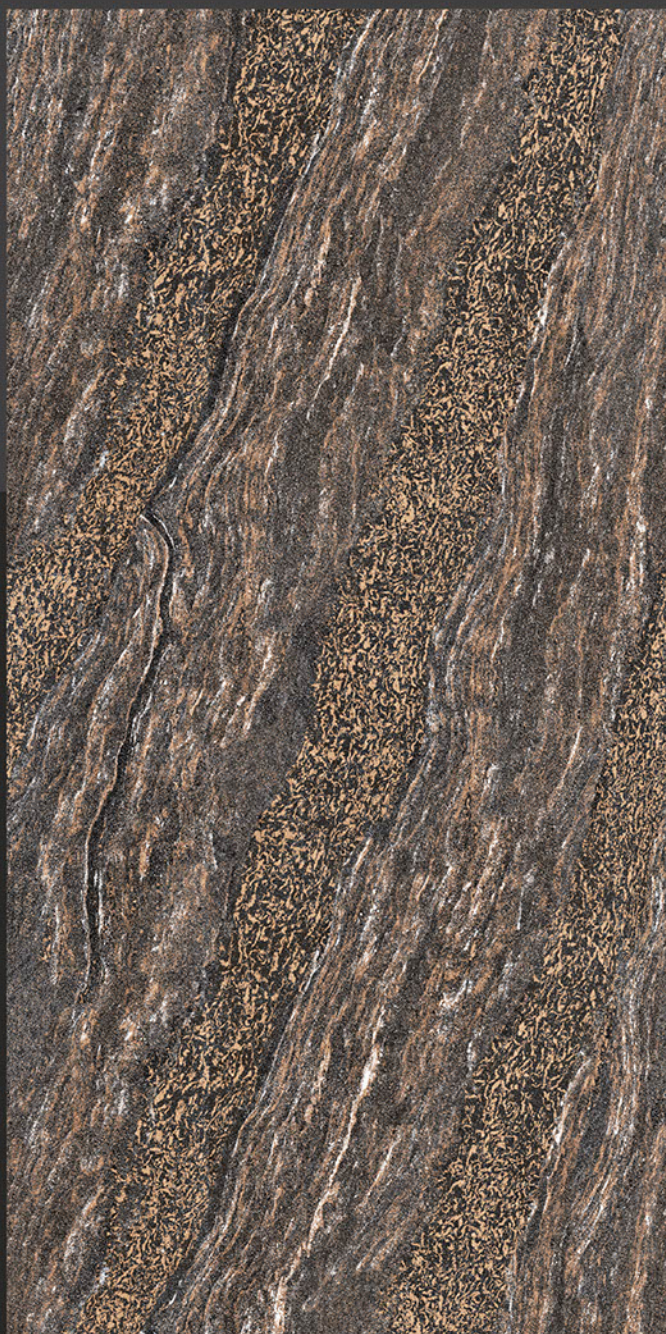

REXTRON®
CERAMIC

600x1200mm
GLAZED VITRIFIED TILES

ETHEN BROWN

Low Water
Absorption

Frost
Resistant

Chemical
Resistant

Stain
Resistance

Zero
Maintenance

Easy to
Clean