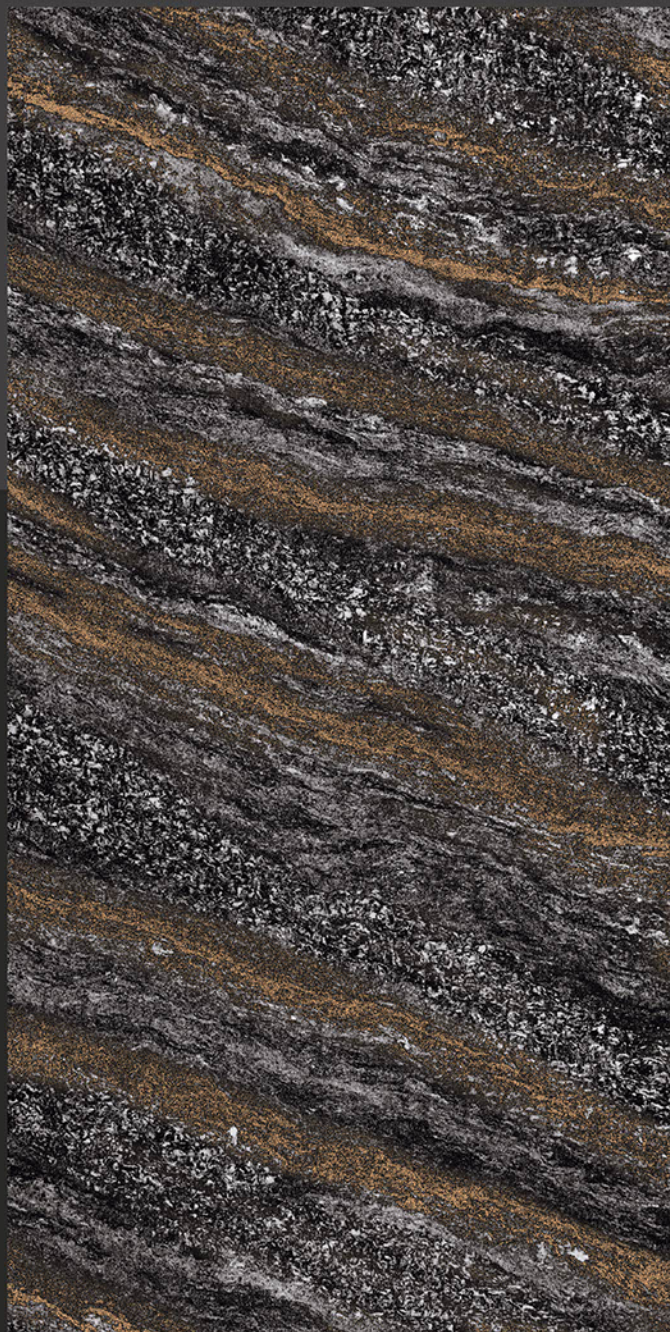

Chemical
Resistant

Stain
Resistance

Zero
Maintenance

Easy to
Clean

REXTRON[®]
CERAMIC

600x1200mm
GLAZED VITRIFIED TILES

EBONY GRAPHITE

Low Water
Absorption