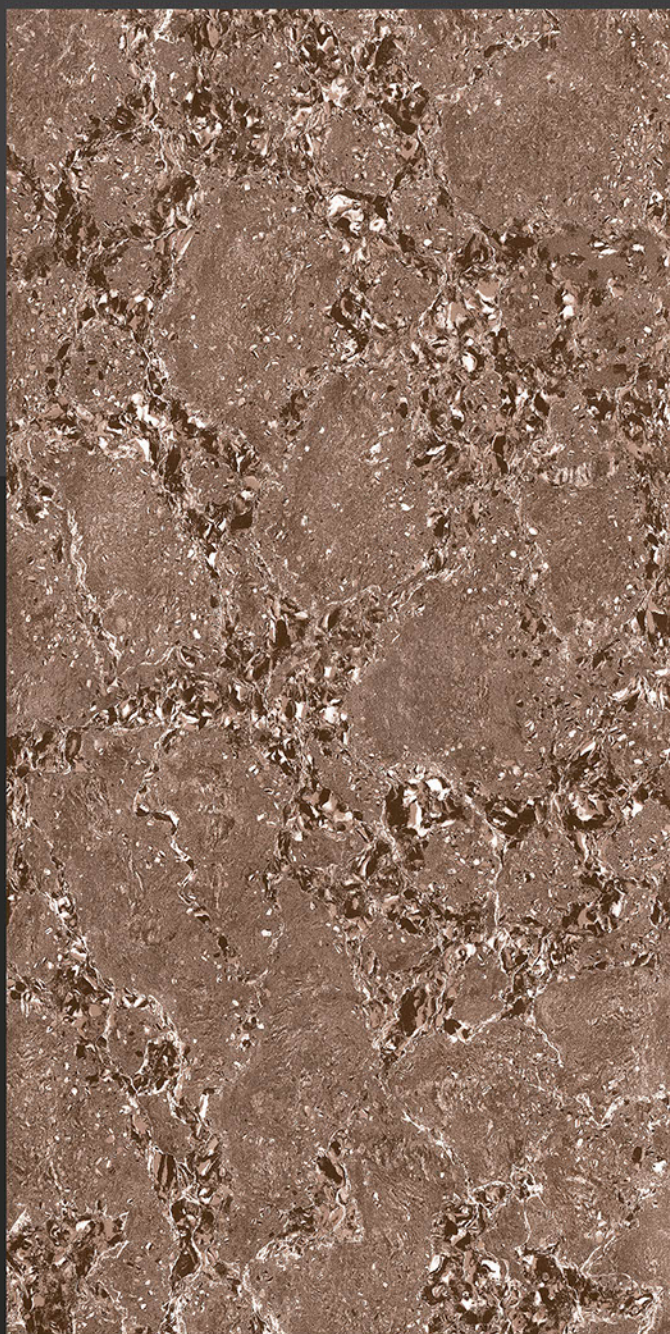

Stain
Resistance

Zero
Maintenance

Easy to
Clean

600x1200mm
GLOSSY

MATRIX BROWN

Low Water
Absorption

Frost
Resistant

Chemical
Resistant