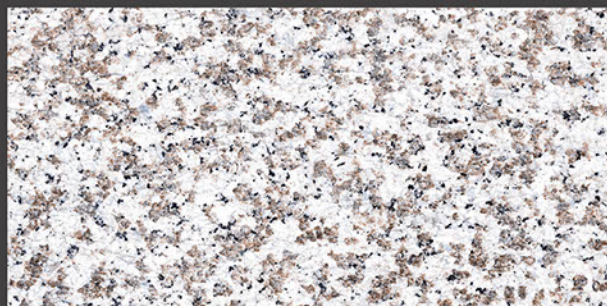

Chemical
Resistant

Stain
Resistance

Zero
Maintenance

Easy to
Clean

REXTRON[®]
CERAMIC

600x1200mm
GLAZED VITRIFIED TILES

BRANCO MARRON

Low Water
Absorption