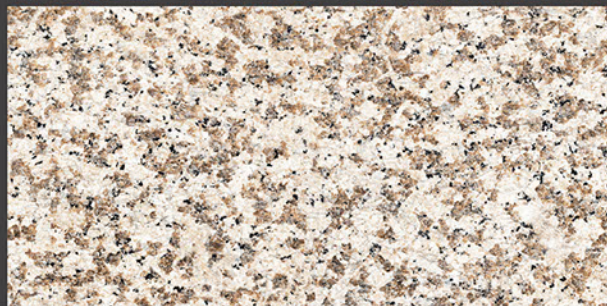

REXTRON®
CERAMIC

600x1200mm
GLAZED VITRIFIED TILES

BRANCO IVORY

Low Water
Absorption

Frost
Resistant

Chemical
Resistant

Stain
Resistance

Zero
Maintenance

Easy to
Clean