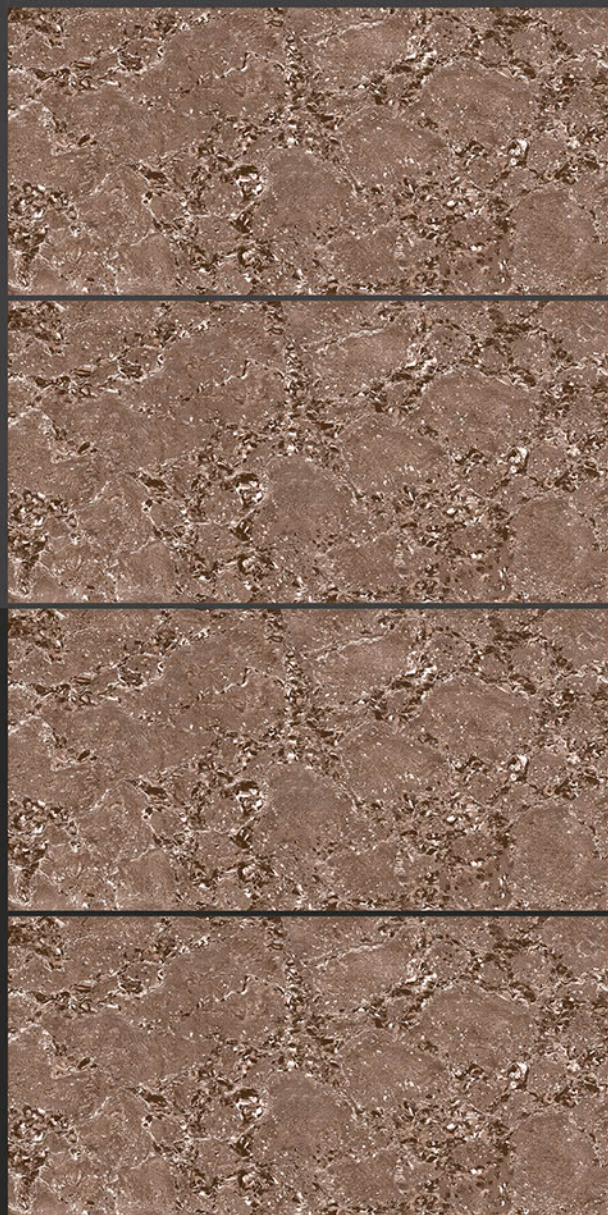

Stain
Resistance

Zero
Maintenance

Easy to
Clean

600x1200mm
GLOSSY

MATRIX BROWN

Low Water
Absorption

Frost
Resistant

Chemical
Resistant